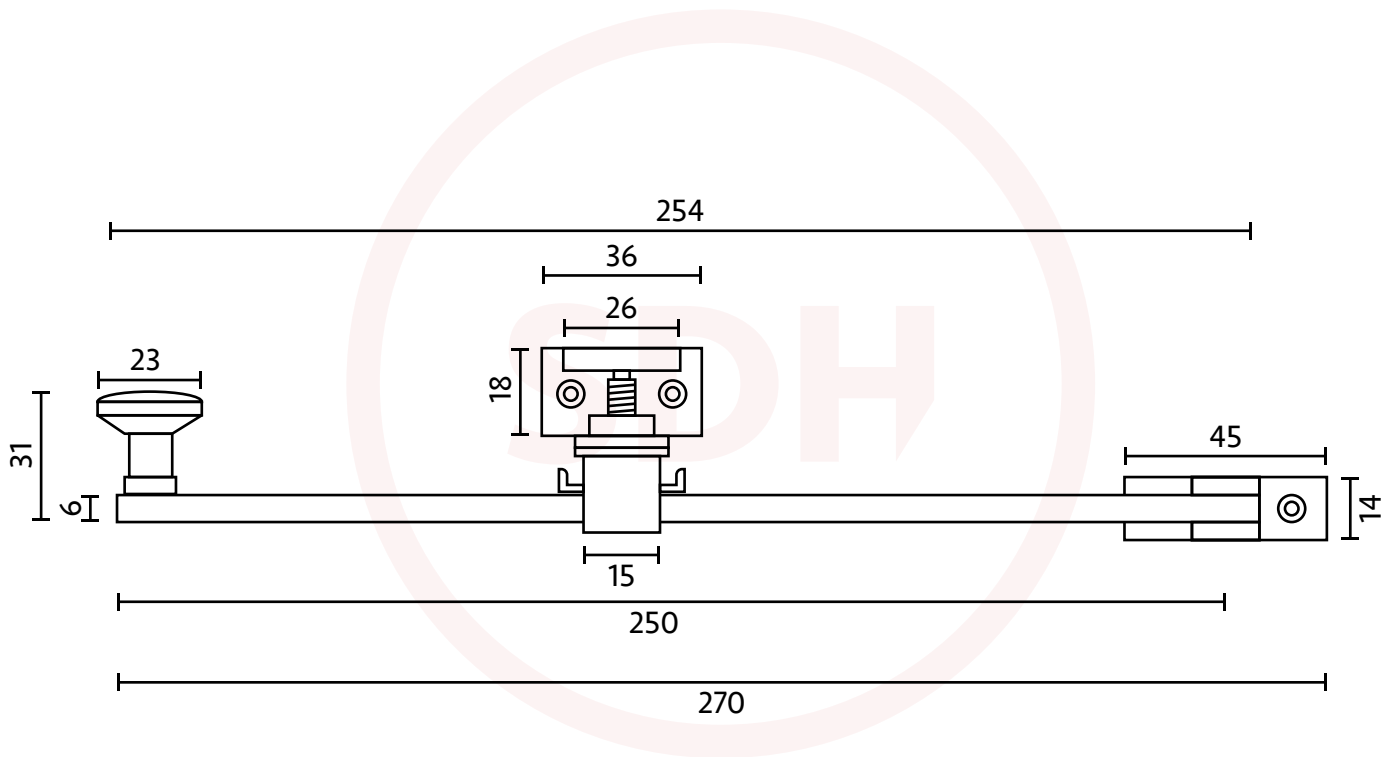

Dart Adjustable Window Stay 10" (250mm) Inward Opening

SASH + DOOR
HARDWARE