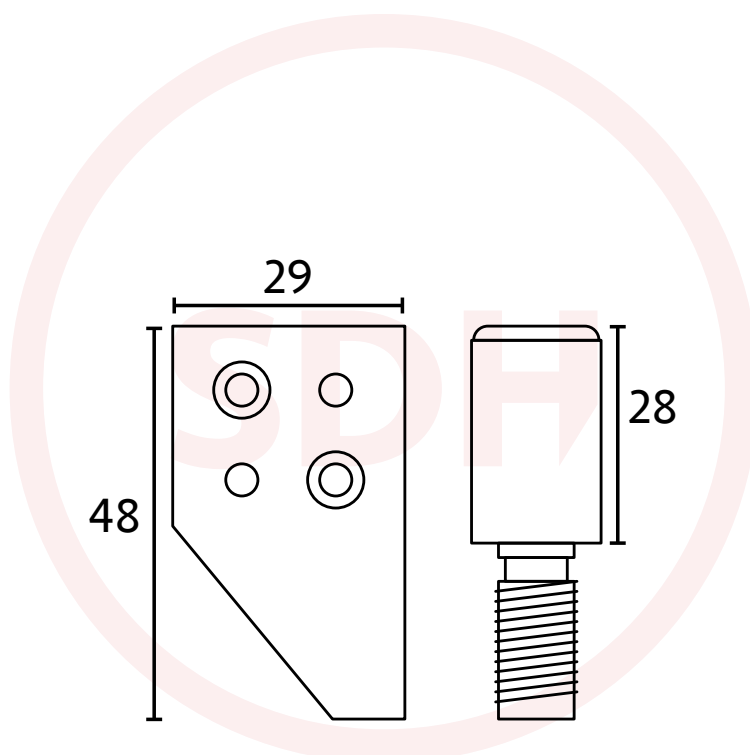

Sash Heritage 28mm Roller Stop

SASH + DOOR
HARDWARE