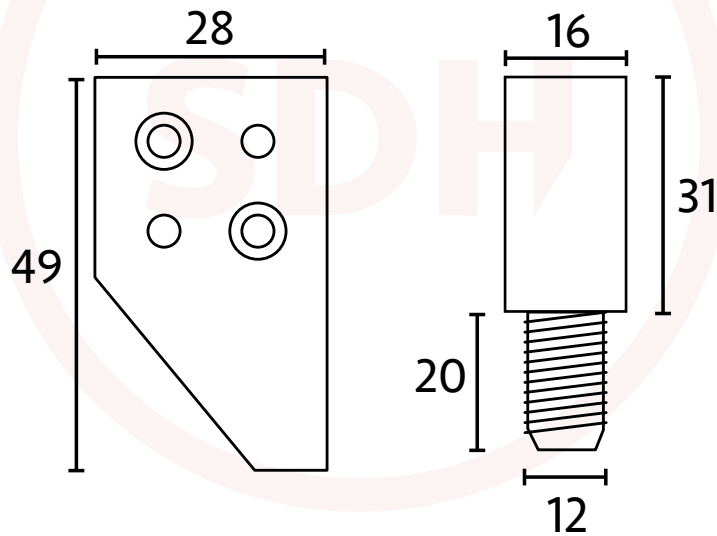

Sash Heritage Solid Sash Stop 31mm with 2 inserts - No Key

SASH + DOOR
HARDWARE