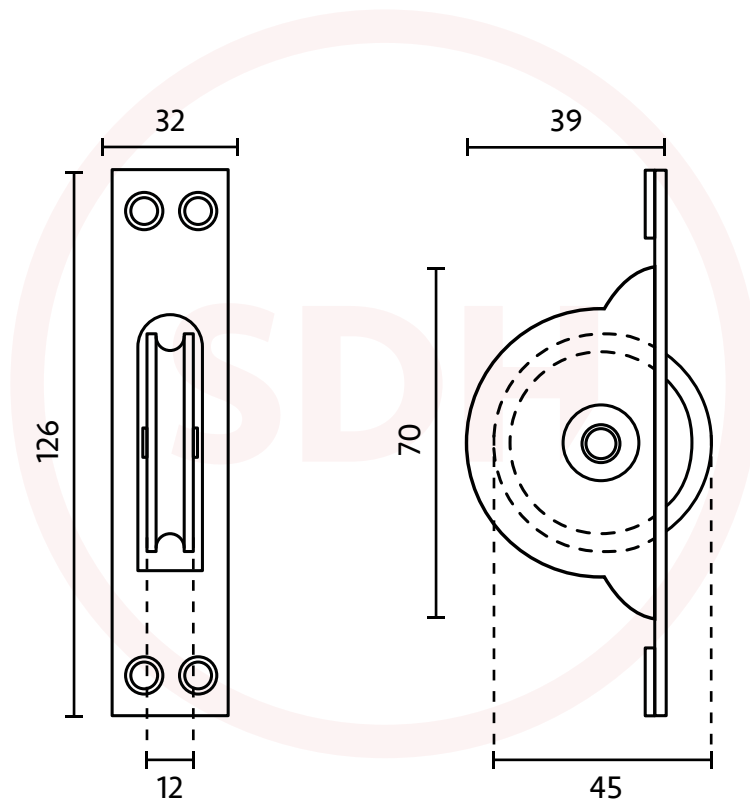

Sash Heritage Cast Brass Sash Window Pulley with Wide Faceplate

SASH + DOOR
HARDWARE