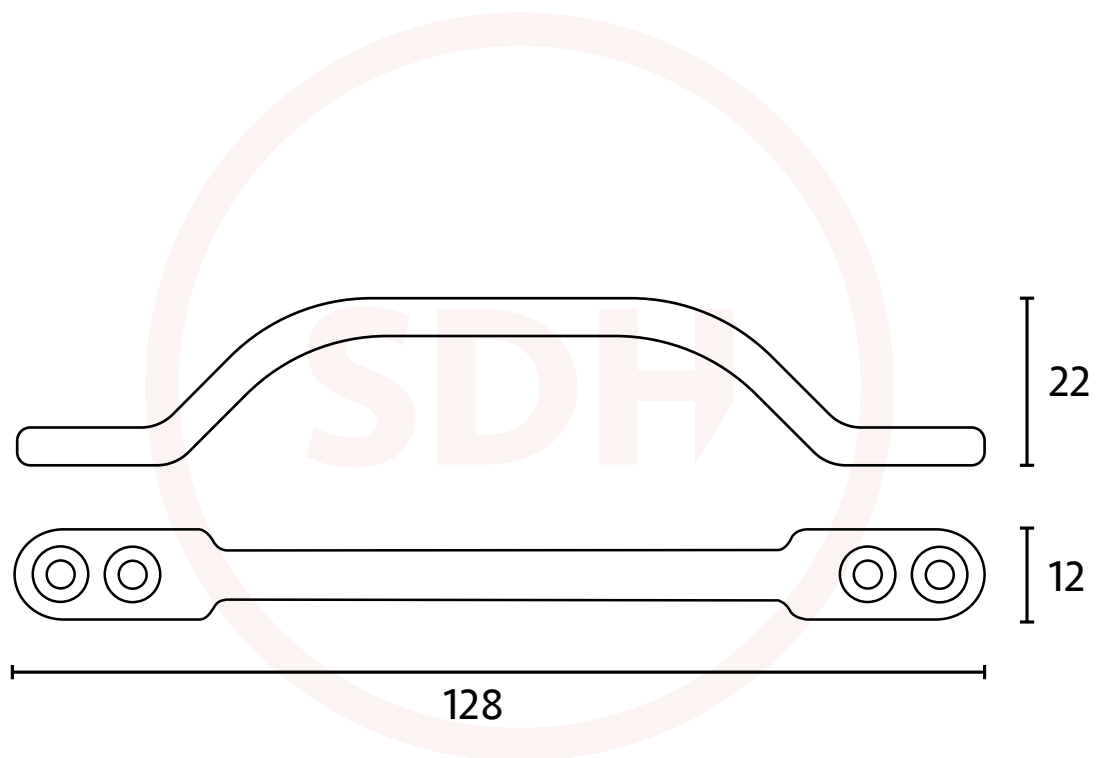

Sash Heritage Sash Window D Handle (128mm)

SASH + DOOR
HARDWARE