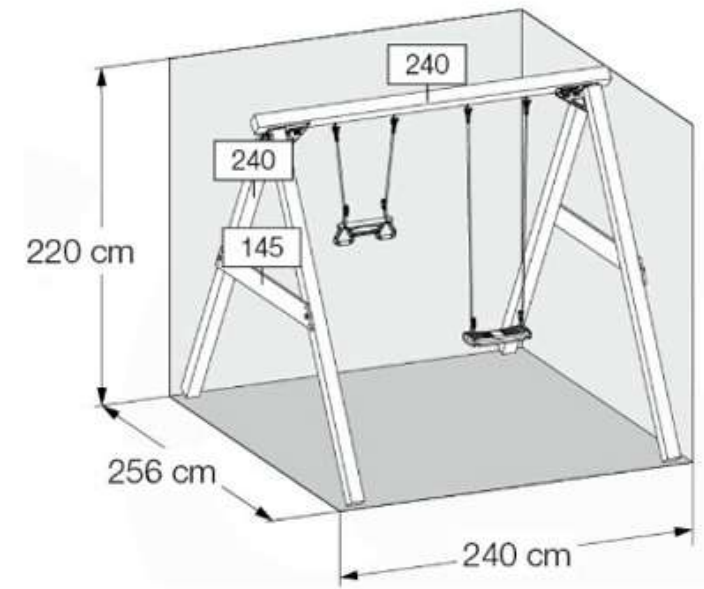

Timber Jungle Swing 2200mm

x5 **90mm x 90mm - 2400mm**

x2 **145mm x 20mm - 1450mm**

Timber Jungle Swing 2500mm

x5 **90mm x 90mm - 2700mm**

x2 **145mm x 20mm - 1450mm**