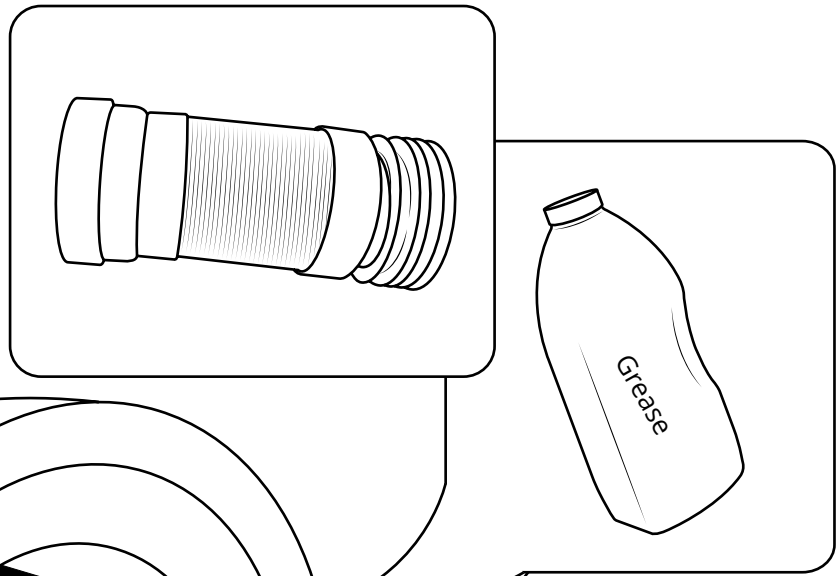

Toilet Pan Connector

Installation Guide

 Style may vary

Installation

Tools required for installing:

Parts included:

 Style may vary

1