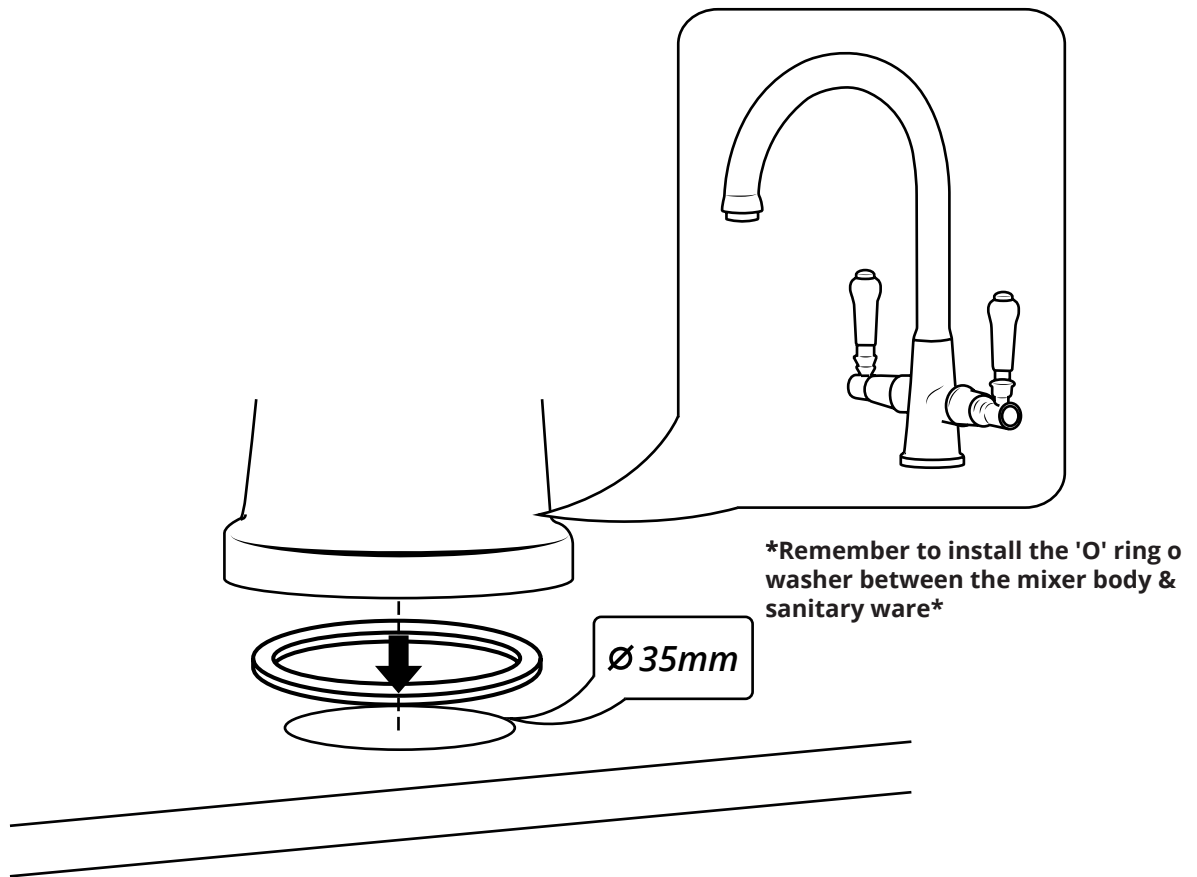

Traditional Kitchen Tap

i Style may vary

Installation Guide

Installation

Tools required for installing:

Parts included:

i Style may vary

1