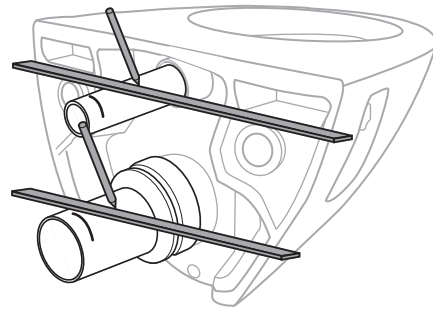

Wall Hung Toilet

 Style may vary

Installation Guide

Tools required for installing:

1

i Supplied with Wall Frame

2

4