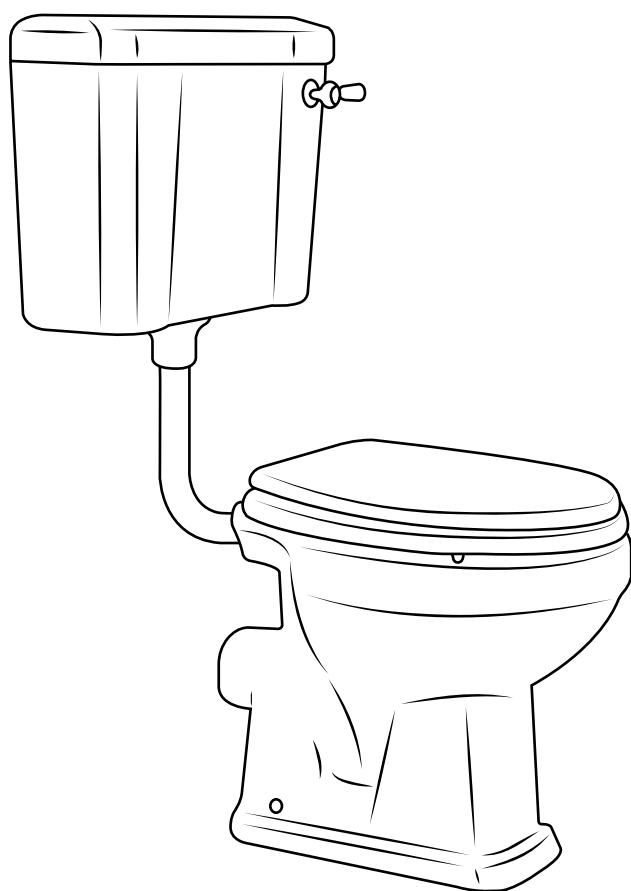

Low Level Toilet Flush Kit

Installation Guide

Flush Pipe Only

Installation

Parts included:

Tools required for installing:

1

2