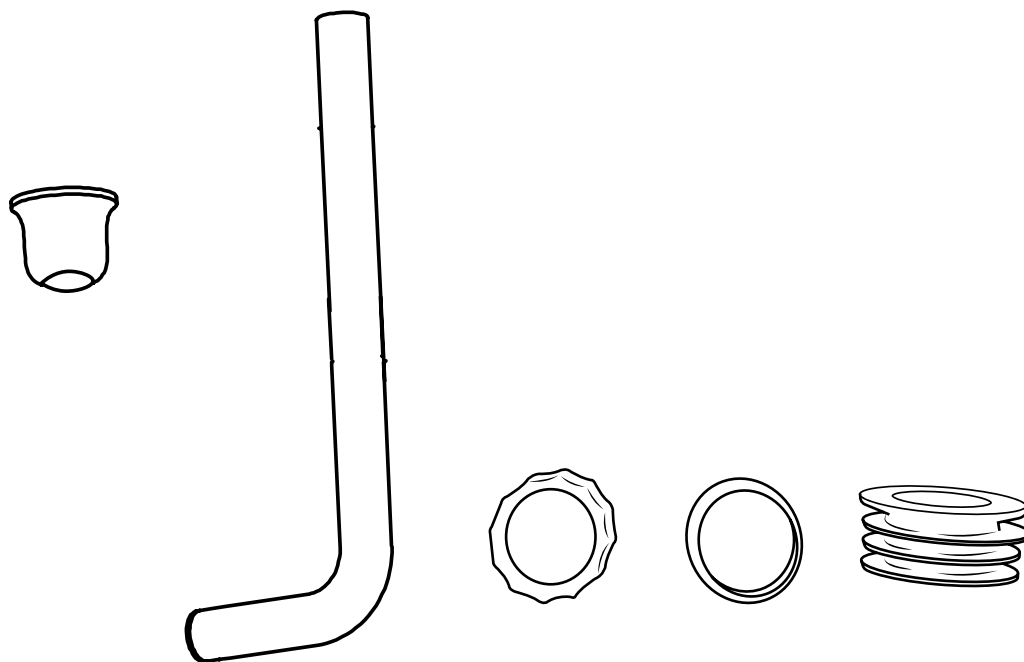

Low Level Toilet Flush Kit

Installation Guide

Flush Pipe Only

Installation

Parts included:

Tools required for installing:

1

2