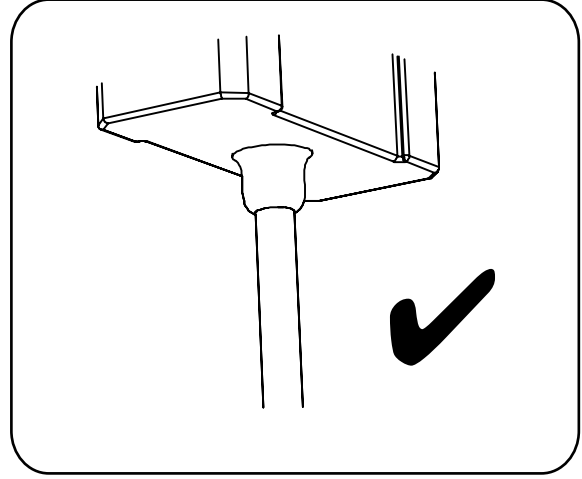

Low Level Toilet Flush Kit

Installation Guide

Flush Pipe Only

Installation

Parts included:

Tools required for installing:

1

2