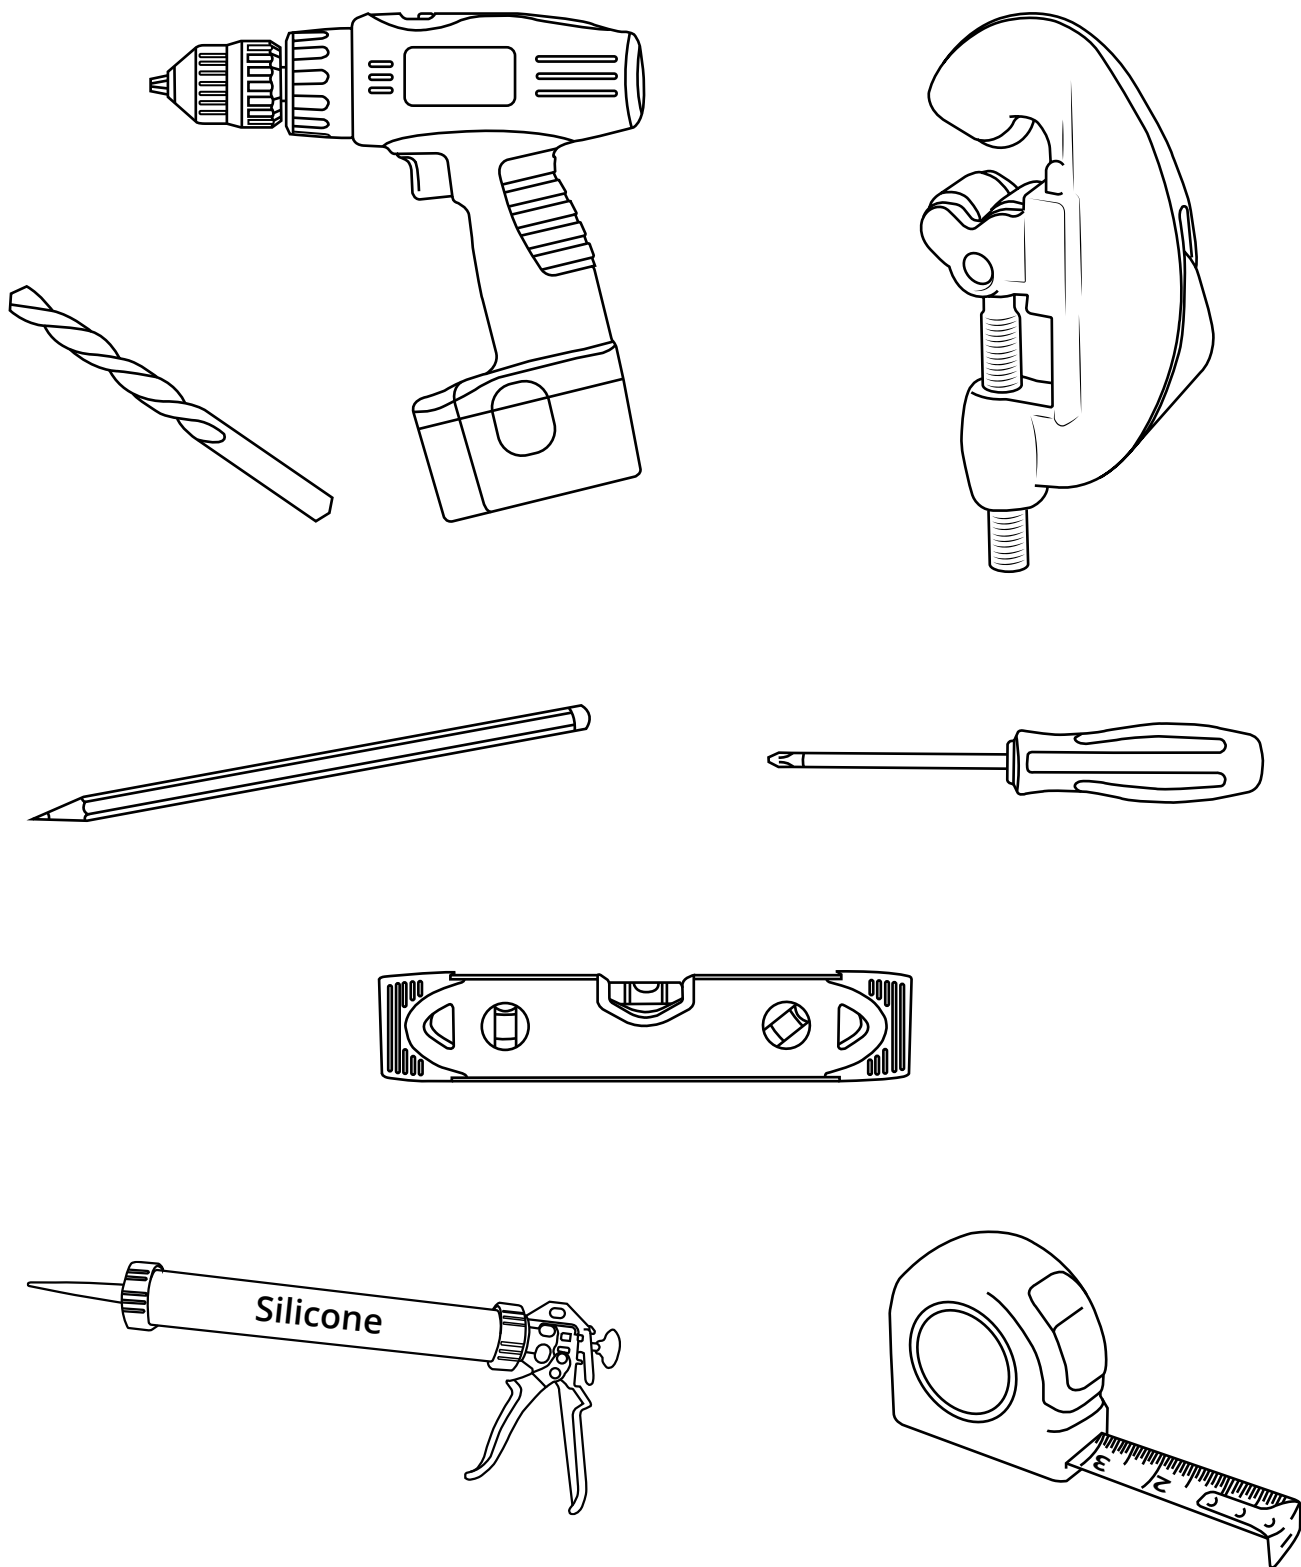

Single Modern Washstand

 Style may vary

Installation Guide

Installation

Tools required for installing:

Parts included:

1

2