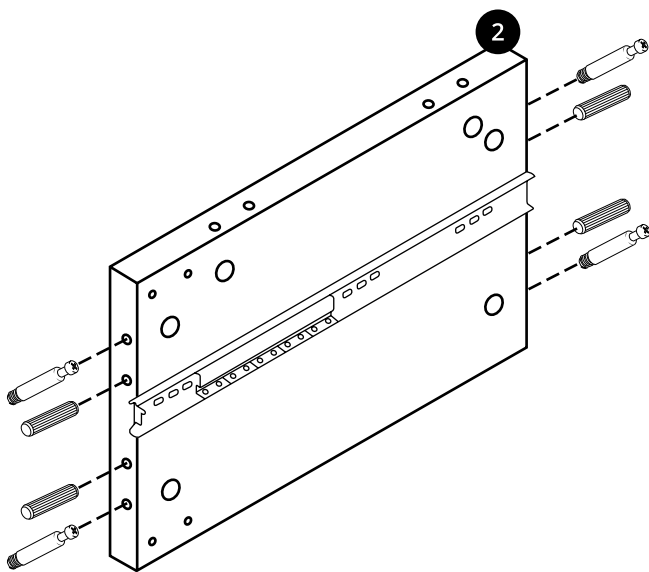

840mm Vanity Unit

 Style may vary

Installation Guide

Installation

Tools required for installing:

Parts included:

A
x48

A
x48

B
x20

C
x7

D
x8

E
x1
Ø 4 x 23mm

Parts included:

Parts included:

1

2