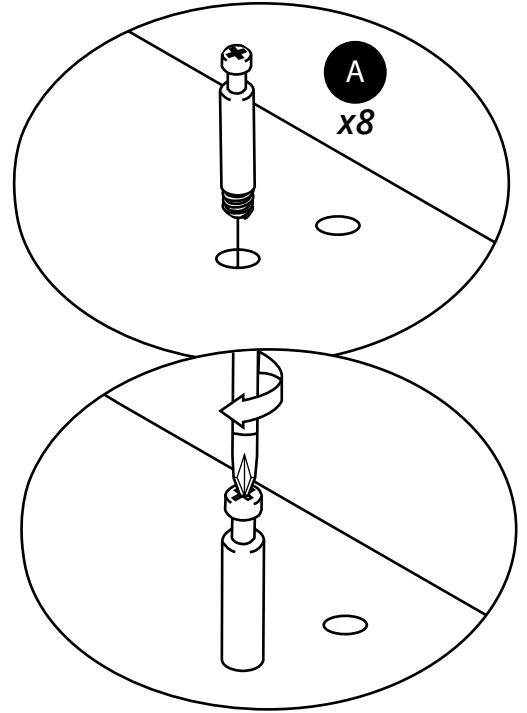

840mm Vanity Unit

 Style may vary

Installation Guide

Installation

Tools required for installing:

Parts included:

A
x48

A
x48

B
x20

C
x7

D
x8

E
x1
Ø 4 x 23mm

Parts included:

Parts included:

1

2