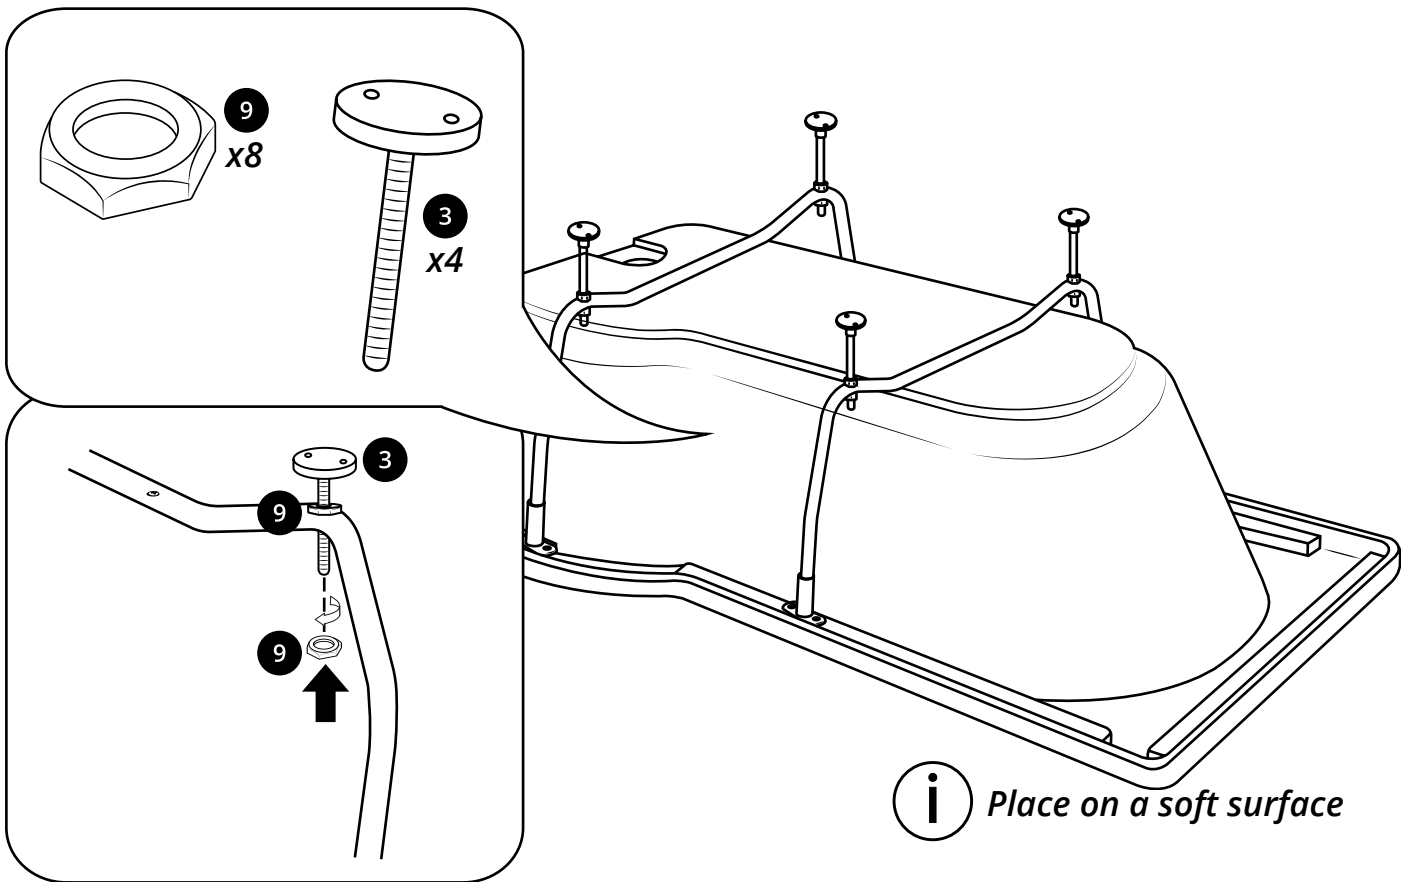

## P-Shape Shower Bath

**i** Style may vary

Installation Guide

## *Tools required for installing:*

Parts included:

1

2

3

4

5

6