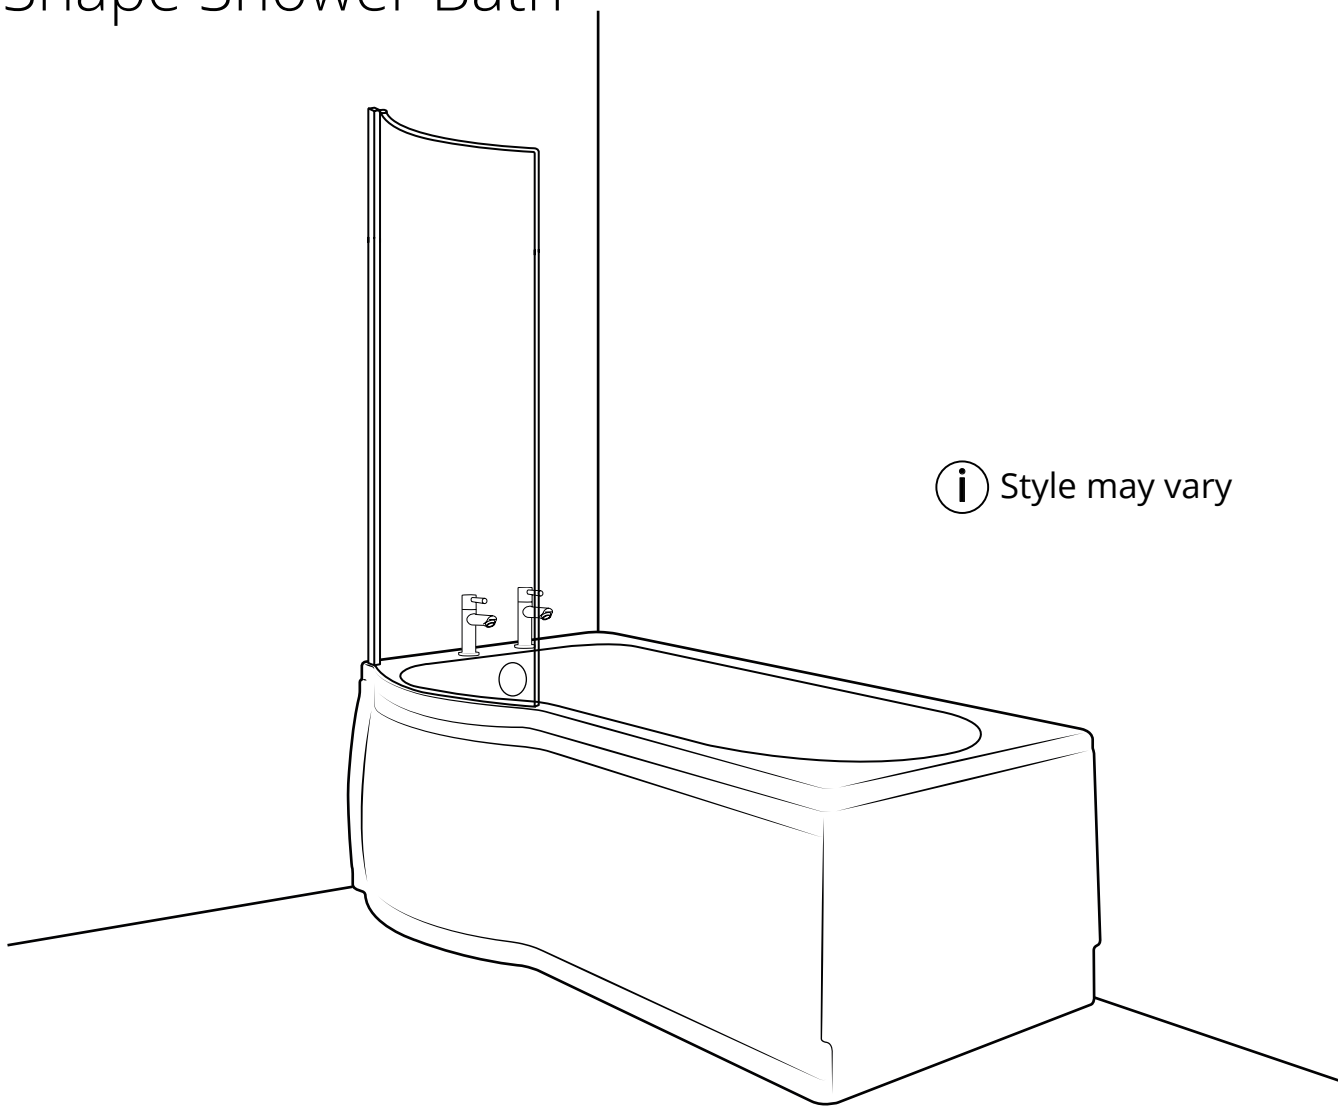

## P-Shape Shower Bath

**i** Style may vary

Installation Guide