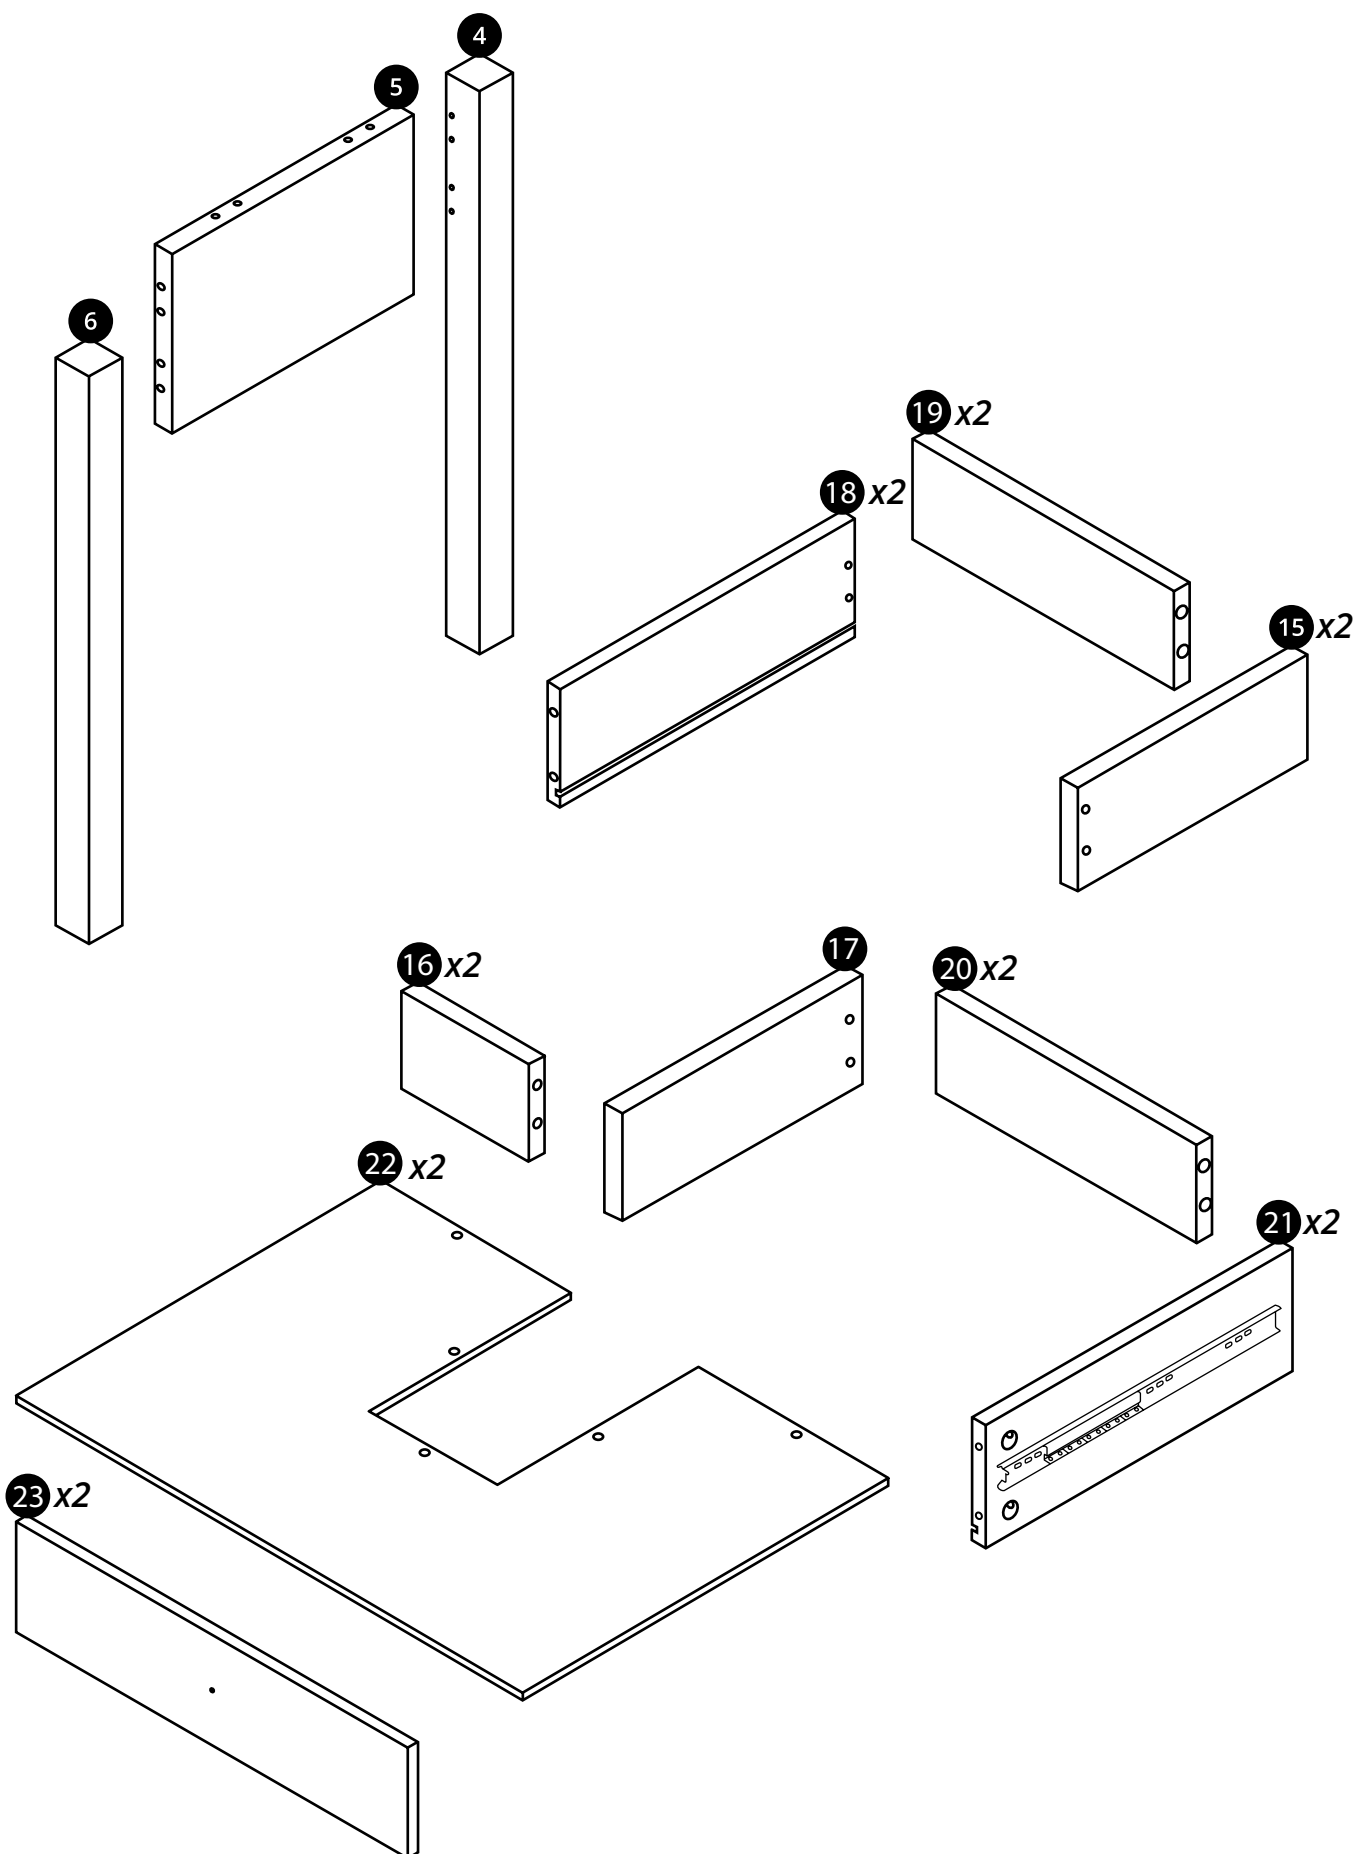

Vanity Unit

 Style may vary

Installation Guide

Installation

Tools required for installing:

Parts included:

Parts included:

Parts included:

17

18

19

20

21

B
x8

A
x4

22