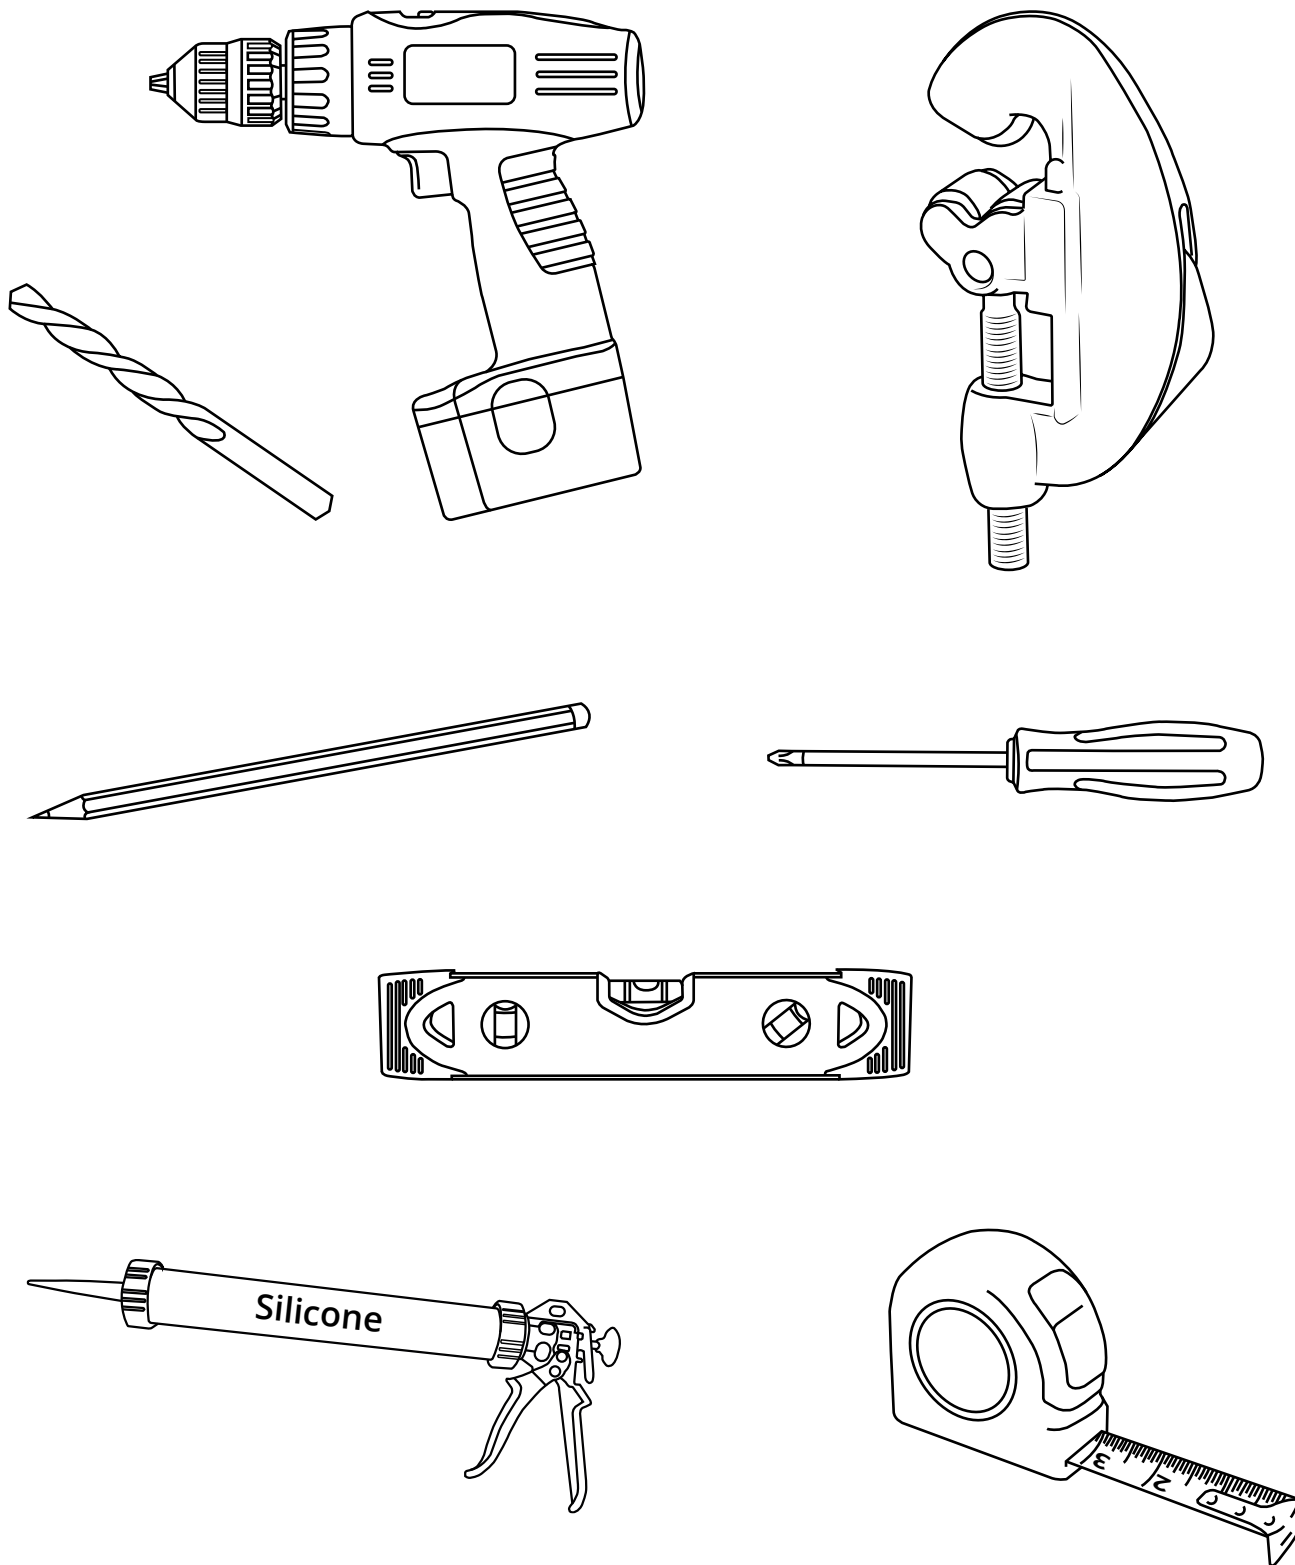

Modern Double Washstand

 Style may vary

Installation Guide

Installation

Tools required for installing:

Parts included:

1

2