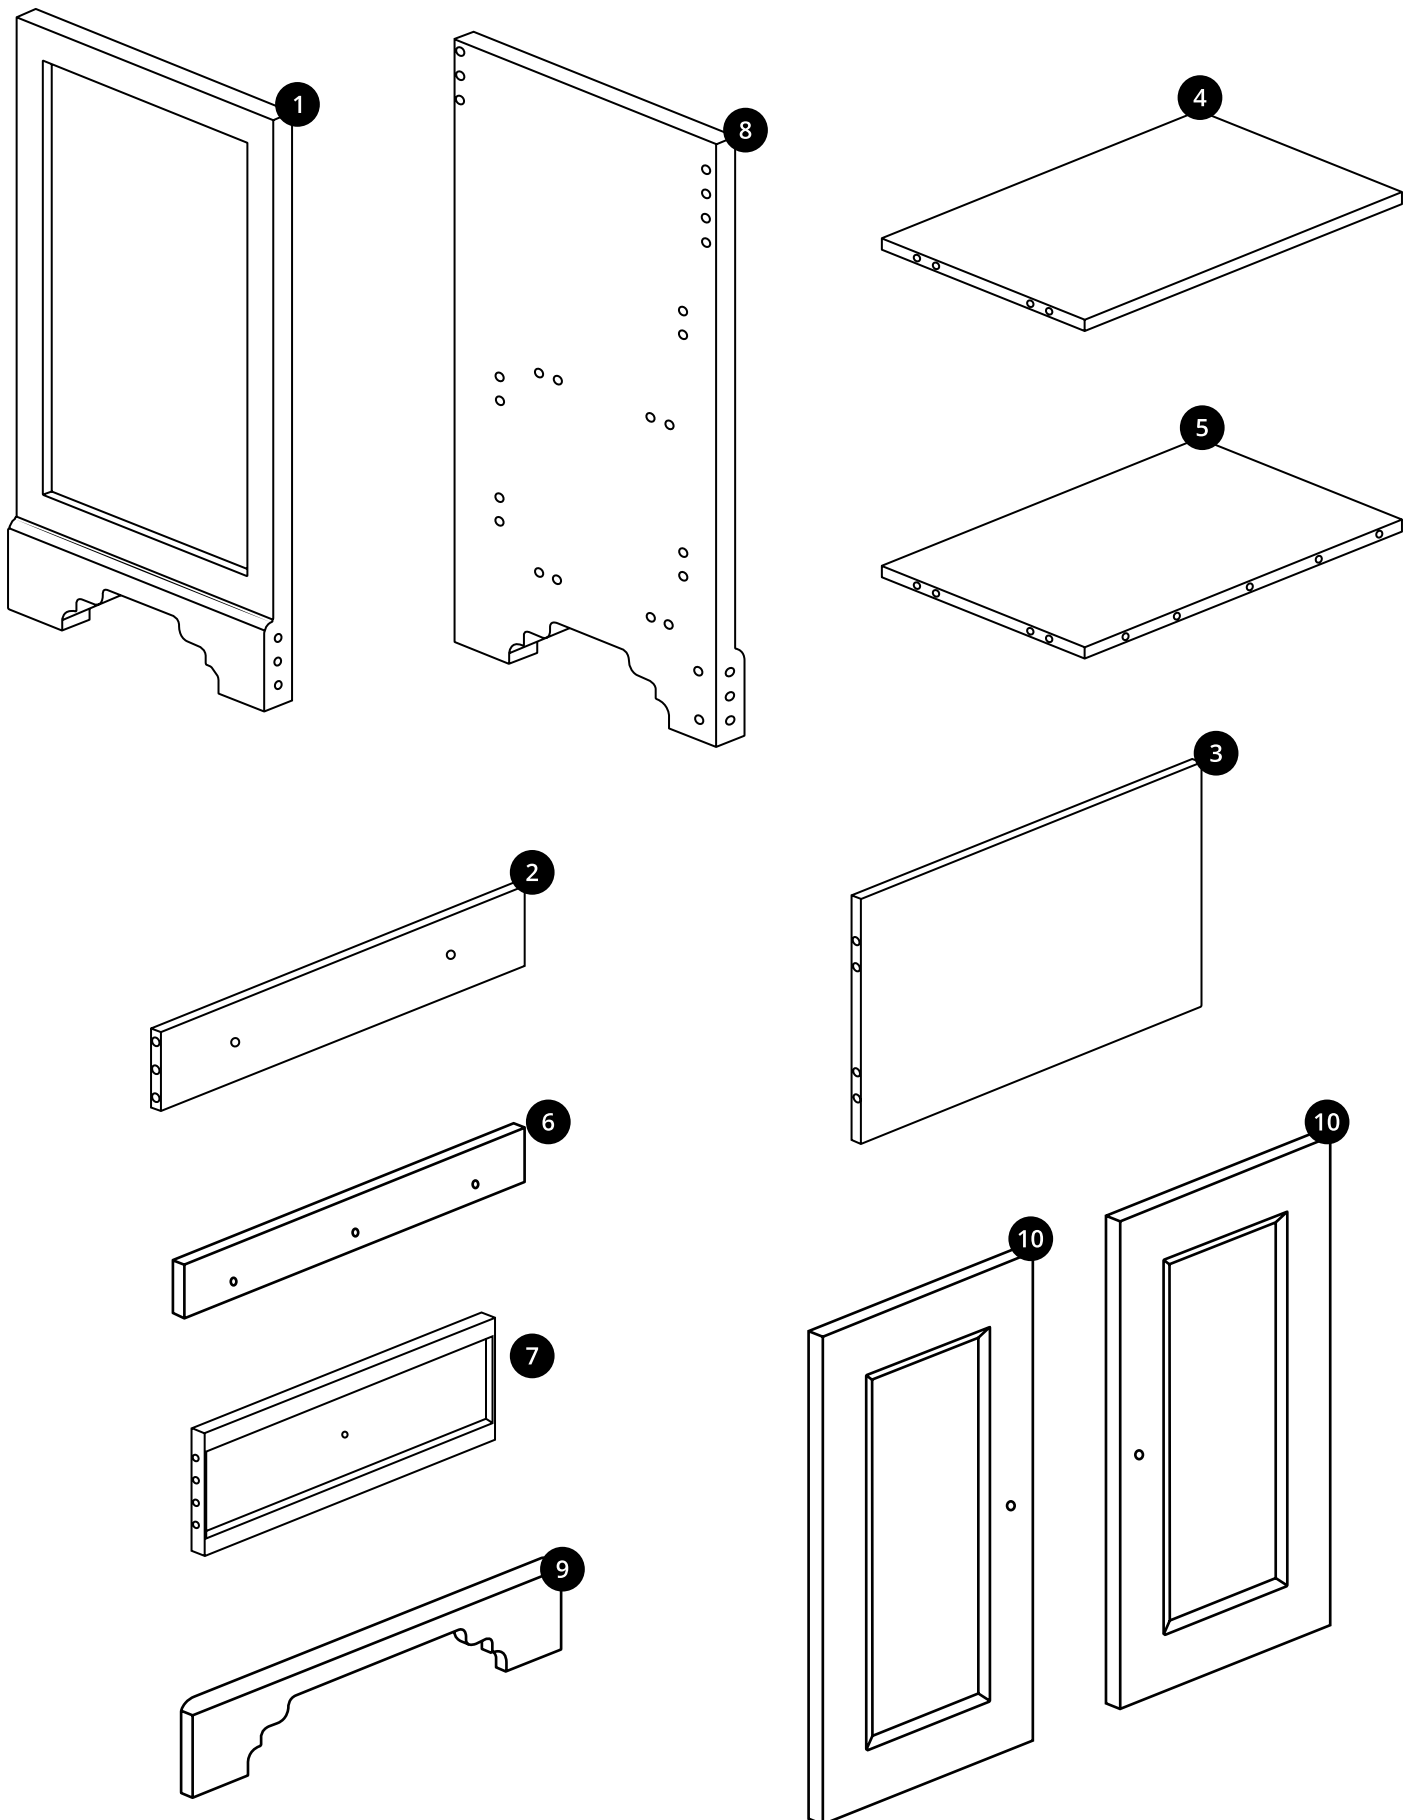

# Vanity Unit

 Style may vary

Installation Guide

## *Tools required for installing:*

**Parts included:**

Parts included:

**A**  
x27

**A**  
x27

**B**  
x22

**C**  
x4

**D**  
x6