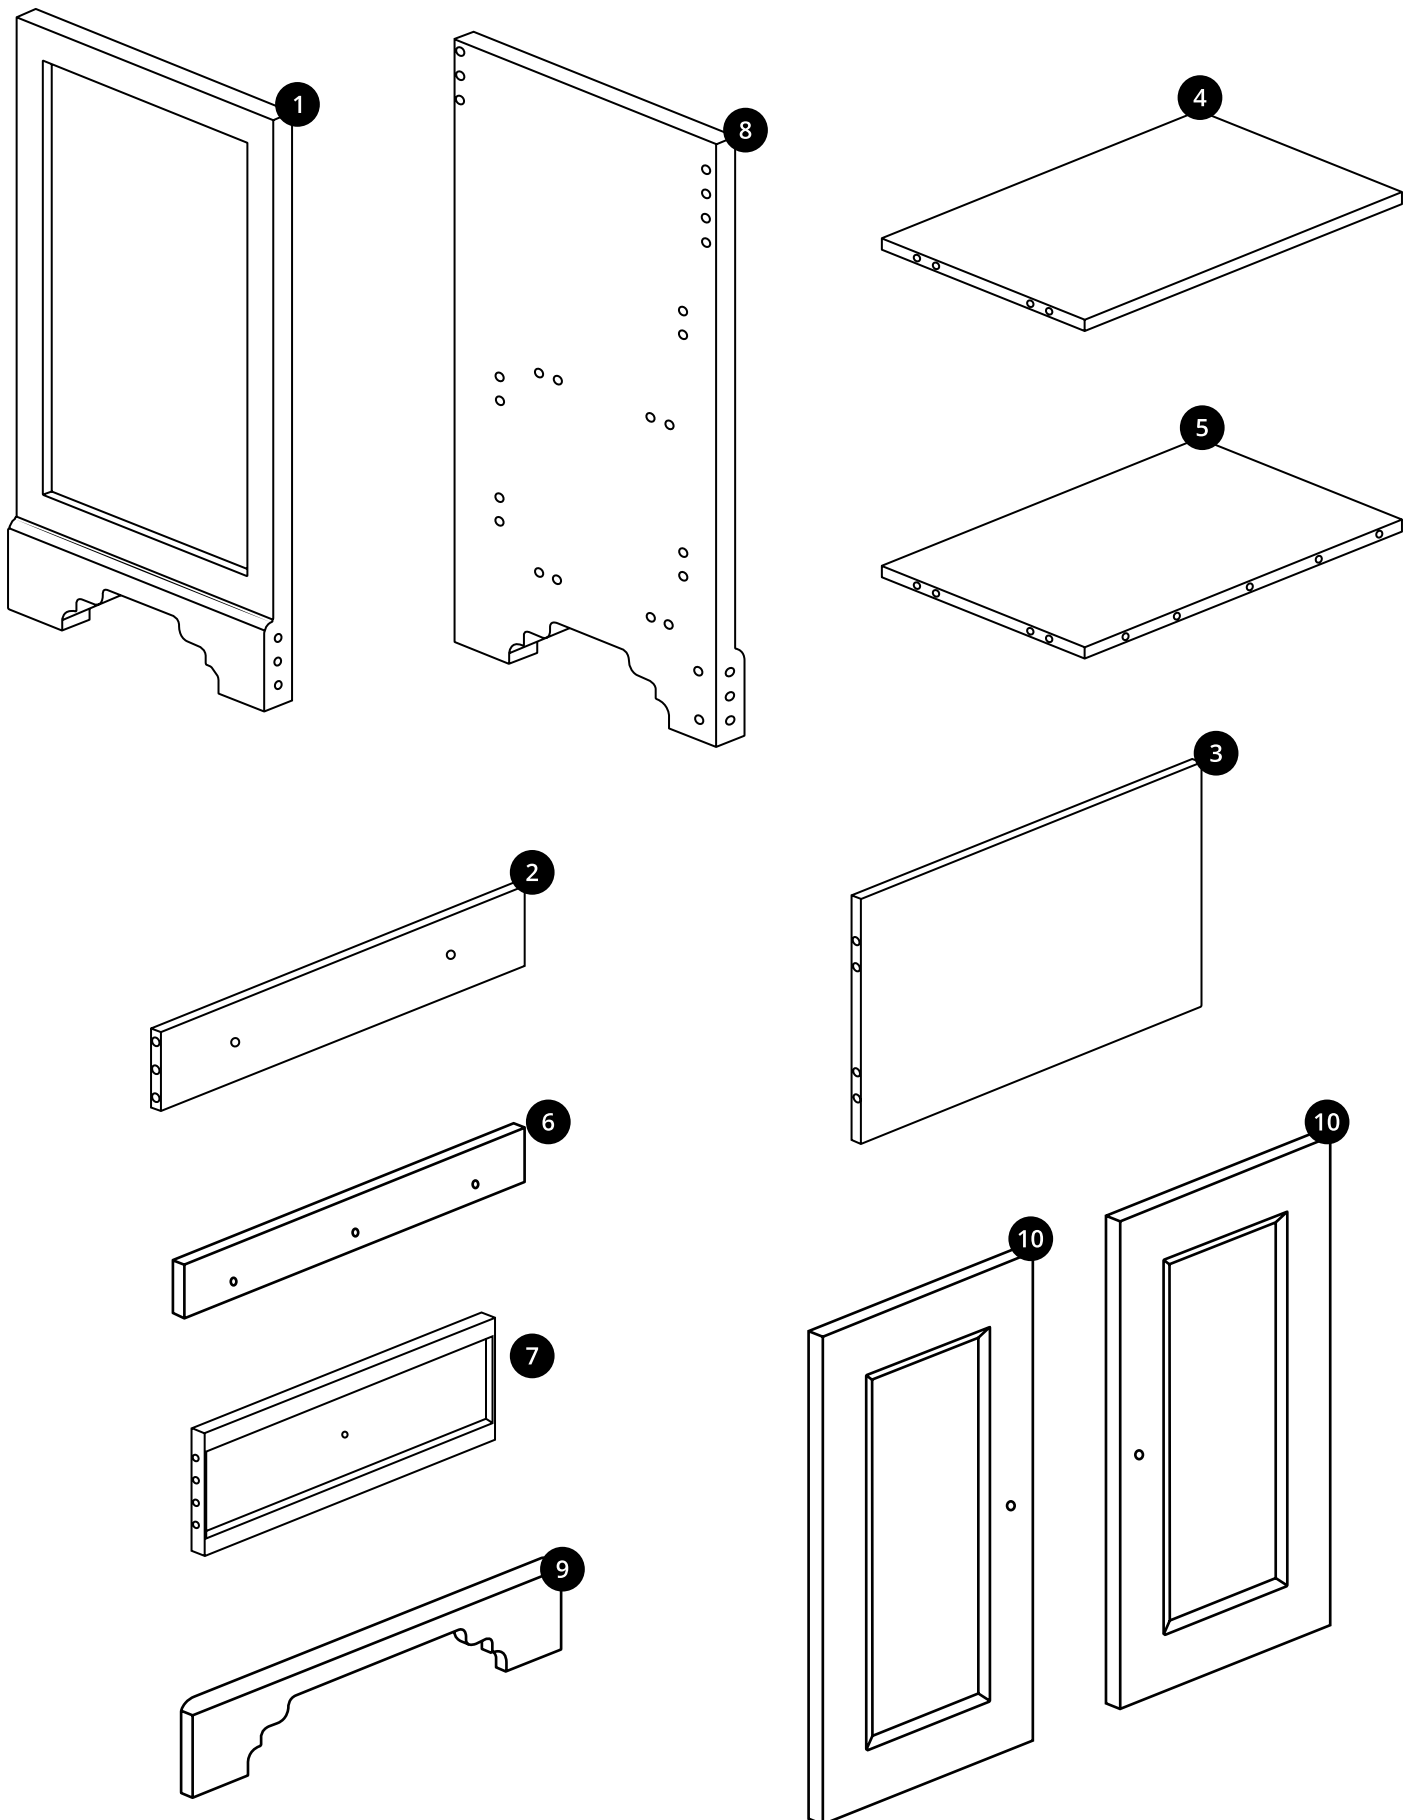

Vanity Unit with Countertop

 Style may vary

Installation Guide

Installation

Tools required for installing:

Parts included:

Parts included:

A
x27

Parts included:

1

2

3

4

5