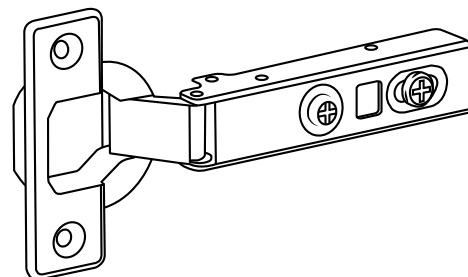

Parts included:

A
x27

A
x27

B
x22

C
x4

D
x6

E
x3

F
x3

G
x8