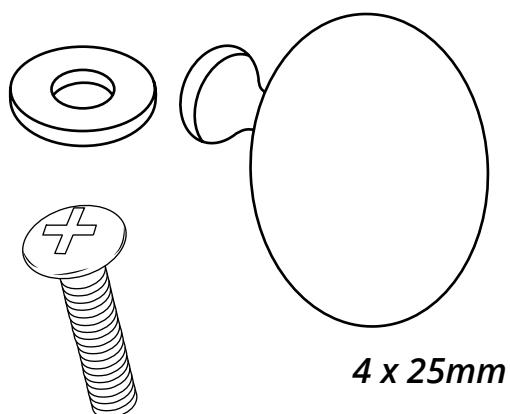

Vanity Unit with Countertop

 Style may vary

Installation Guide

Installation

Tools required for installing:

Parts included:

Parts included:

A
x27

A
x27

B
x22

C
x4

D
x6

E
x3

F
x3

G
x8

1

Parts included:

1

2

3

4

5