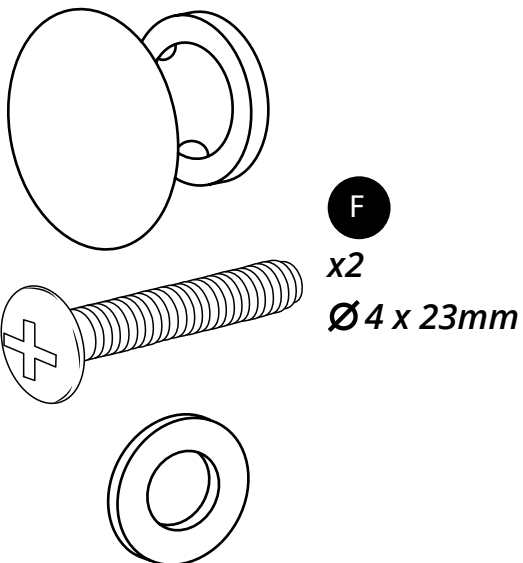

# 1240mm Vanity Unit

 Style may vary

Installation Guide

## *Tools required for installing:*

Parts included:

**A**  
x68

**A**  
x68

**B**  
x22

**C**  
x14  
Ø4 x 20mm

**D**  
x8

**E**  
x6  
Ø4 x 40mm

**F**  
x2  
Ø4 x 23mm

**G**  
x4  
Ø4 x 14mm

**F**  
x12  
Ø5 x 40mm

Parts included:

Parts included:

1

2

3