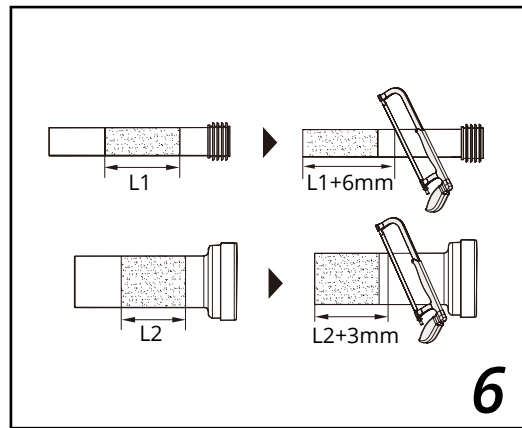

## *Tools required for installing:*

10mm

**Parts included:**

**Flushing pipe with sealing ring**

**Inlet hose**

**Inlet pipe with sealing ring**

**Cushion**

x2

**Plug**

x2

**Nut**

**Bolt**

**Screw stopper**

x2

**Washer**