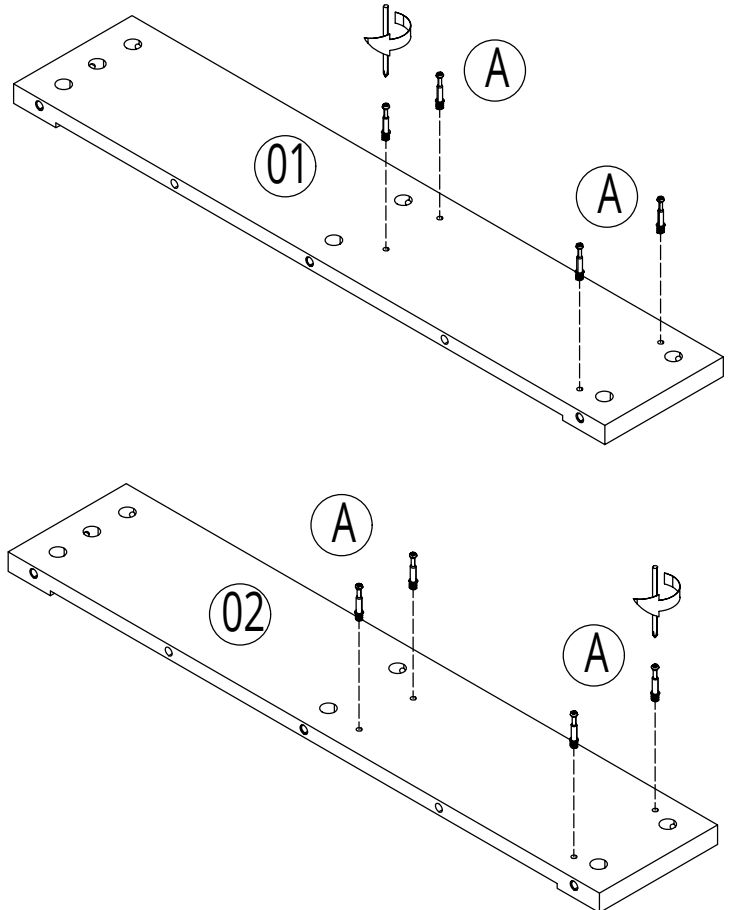

Vanity Unit with Basin

Installation Guide

Installation

Tools required for installing:

Parts included:

1

2

(A)
x7

(D)
x2

(H)
x2

3

(A)
x7

(D)
x2

(H)
x2

4

5