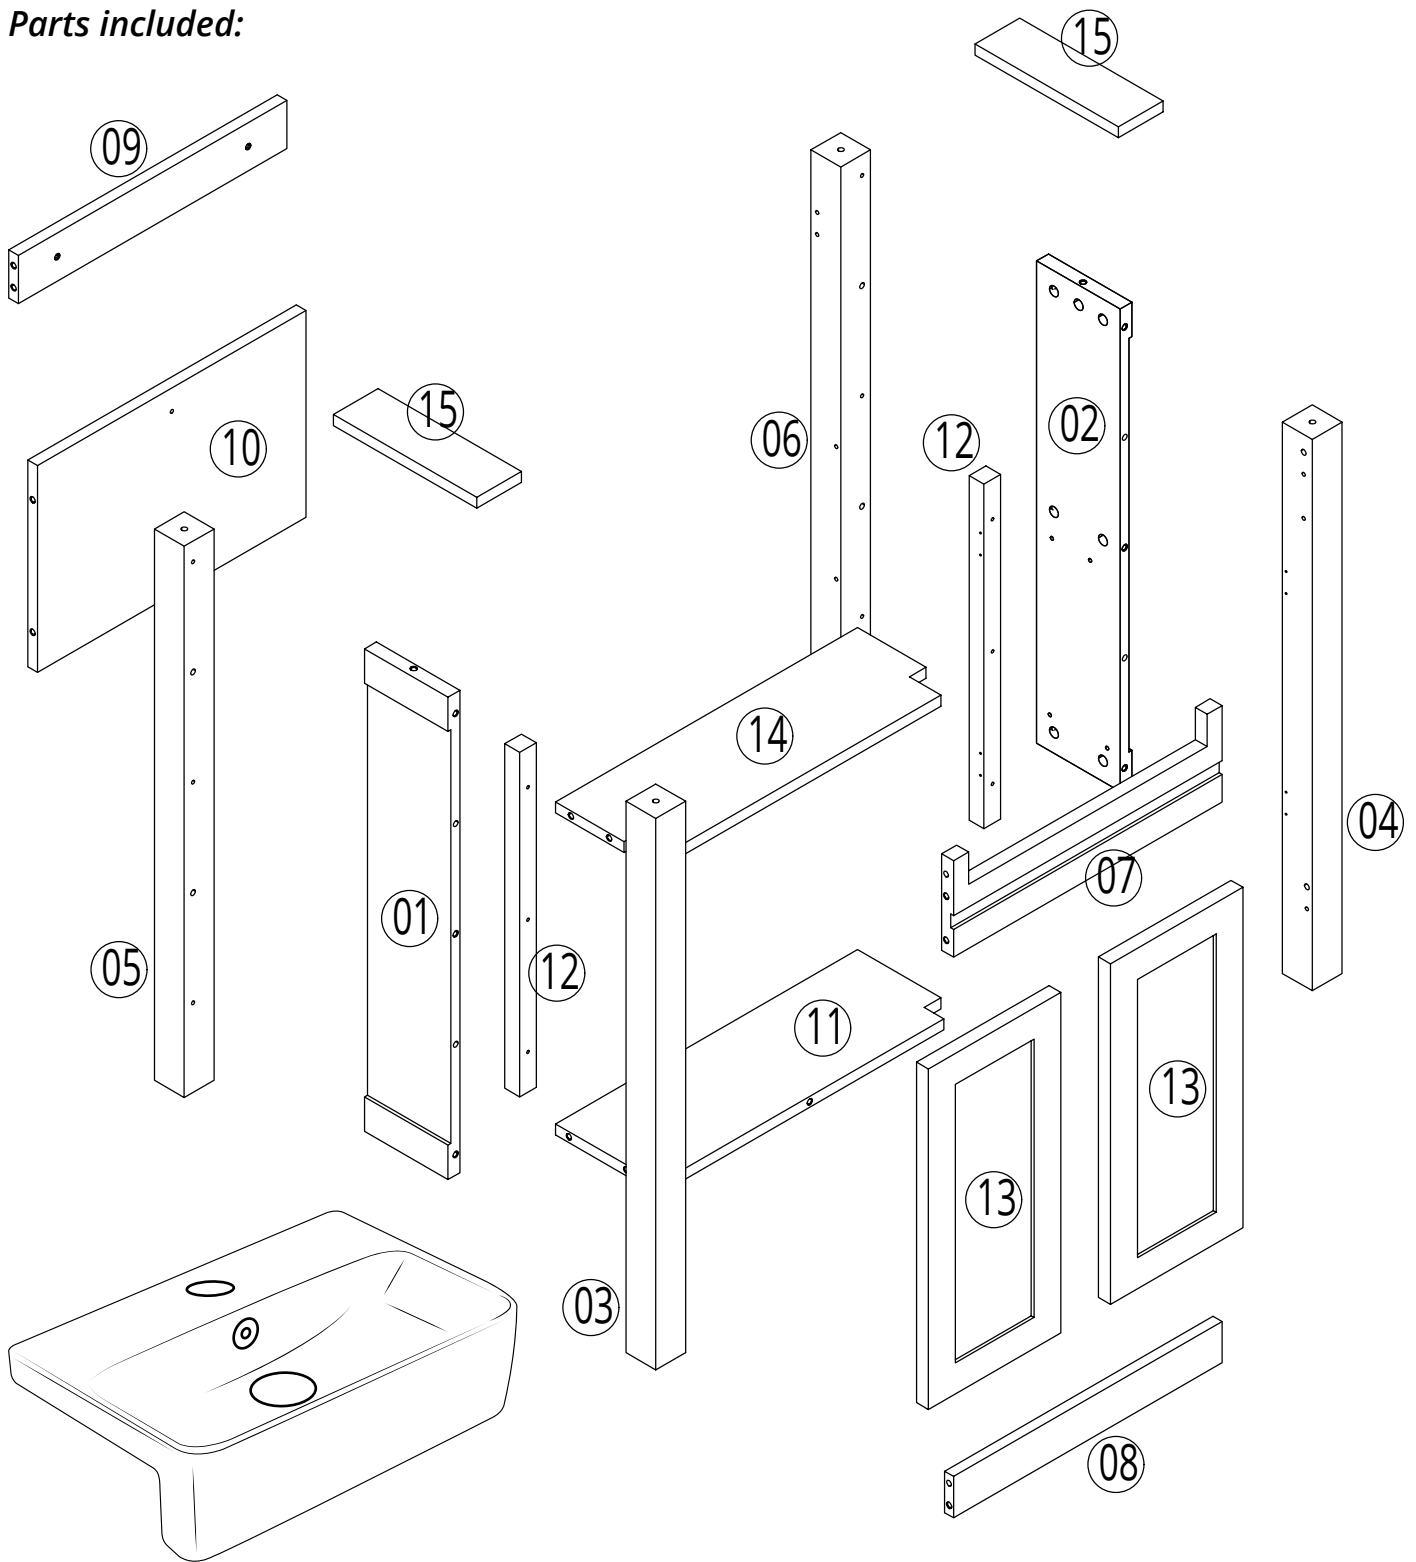

Vanity Unit with Basin

Installation Guide

Installation

Tools required for installing:

Parts included:

1

2

(A)
x7