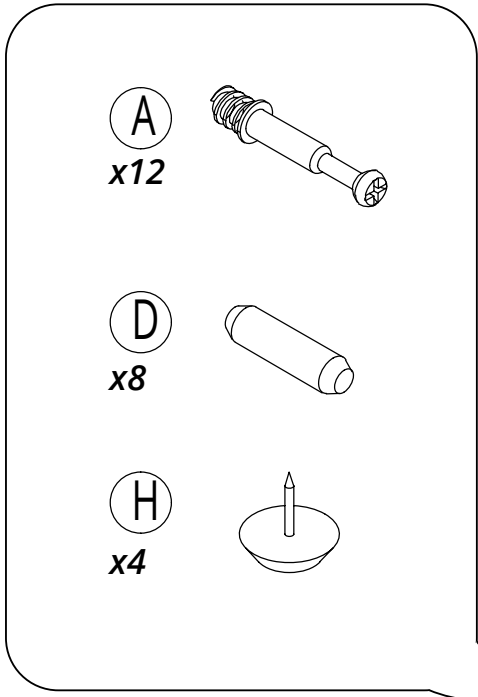

Vanity Unit with Basin

Installation Guide

Installation

Tools required for installing:

Parts included:

1

2

(A)
x7