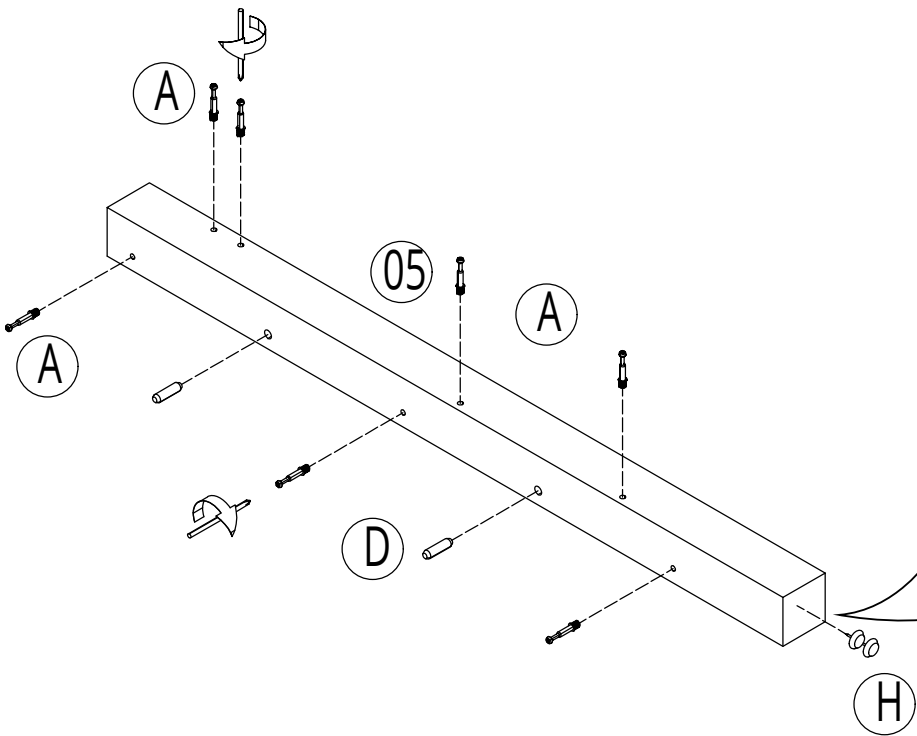

Vanity Unit with Basin

Installation Guide

Installation

Tools required for installing:

Parts included:

1

2

(A)
x7

(D)
x2

(H)
x2

3

(A)
x7

(D)
x2

(H)
x2

4

5