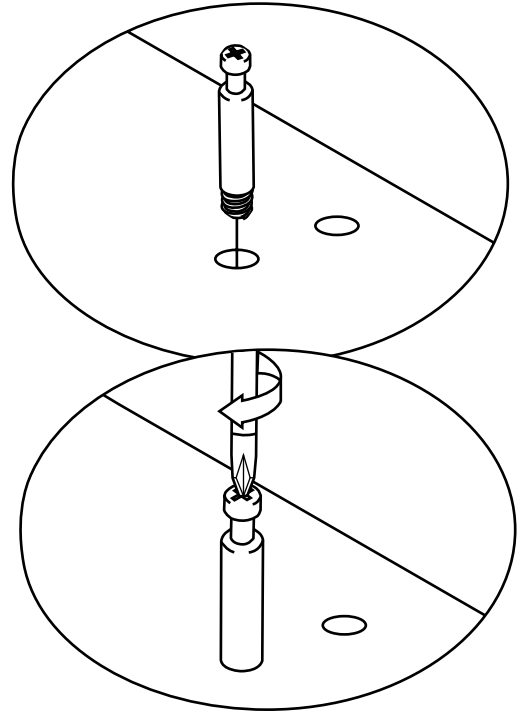

Vanity Unit with Basin

Installation Guide

Installation

Tools required for installing:

Parts included:

1

2

(A)
x7

(D)
x2

(H)
x2

3

(A)
x7

(D)
x2

(H)
x2

4

5