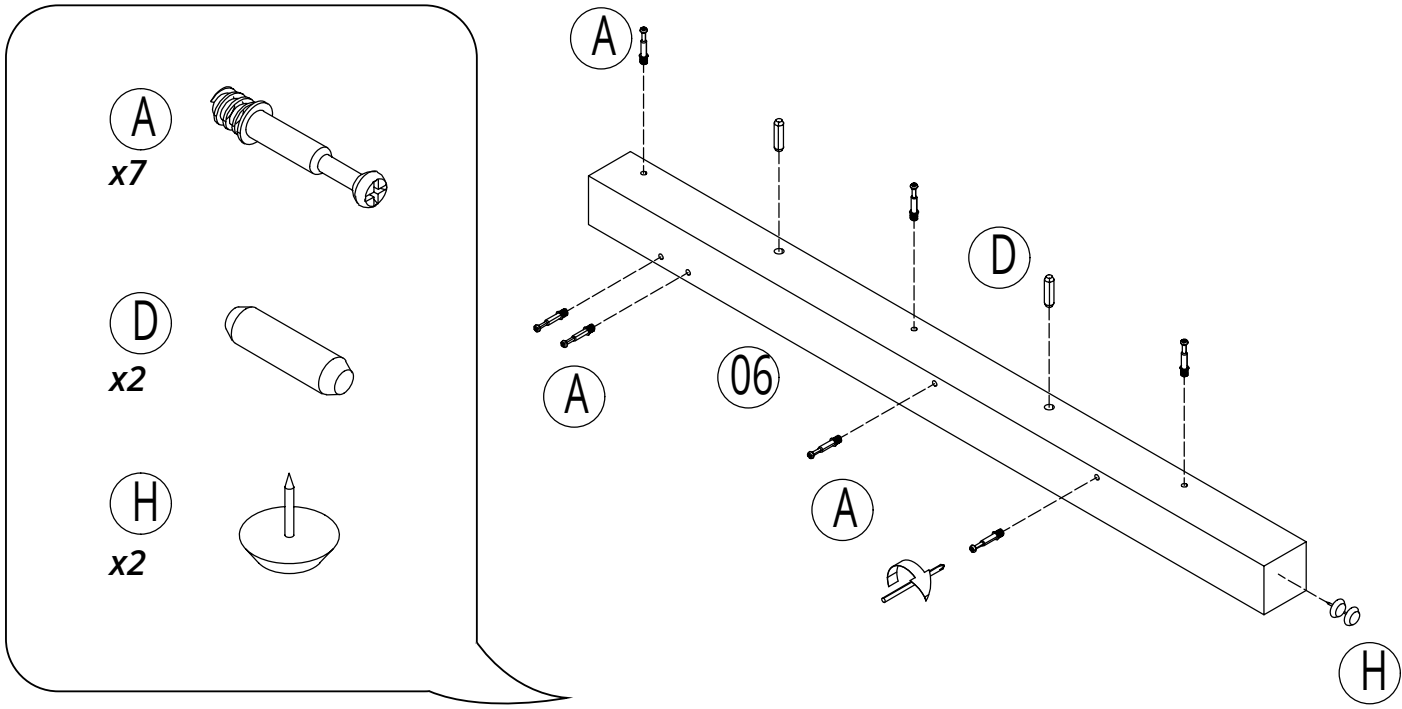

(A)
x7

(D)
x2

(H)
x2

3