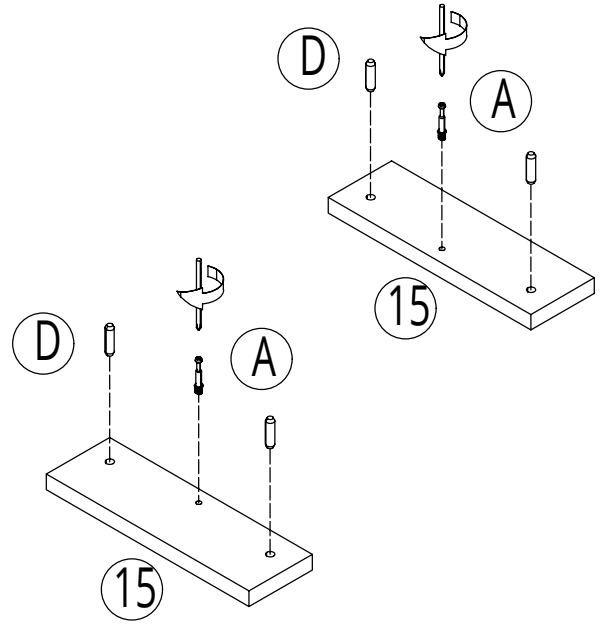

Vanity Unit with Basin

Installation Guide

Installation

Tools required for installing:

Parts included:

1

2

(A)
x7

(D)
x2

(H)
x2

3

(A)
x7

(D)
x2

(H)
x2

4

5