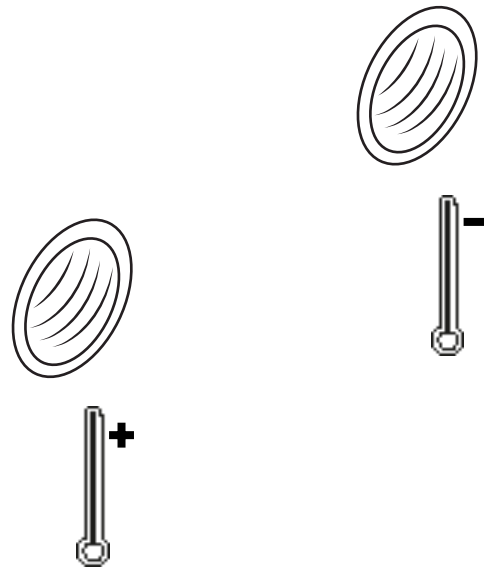

Bath Shower Mixer Tap

Installation Guide

Installation

Tools required for installing:

Parts included:

1

2

3

4

5

6

7

8

If you require any additional information or have any issues with this product please refer to the website.