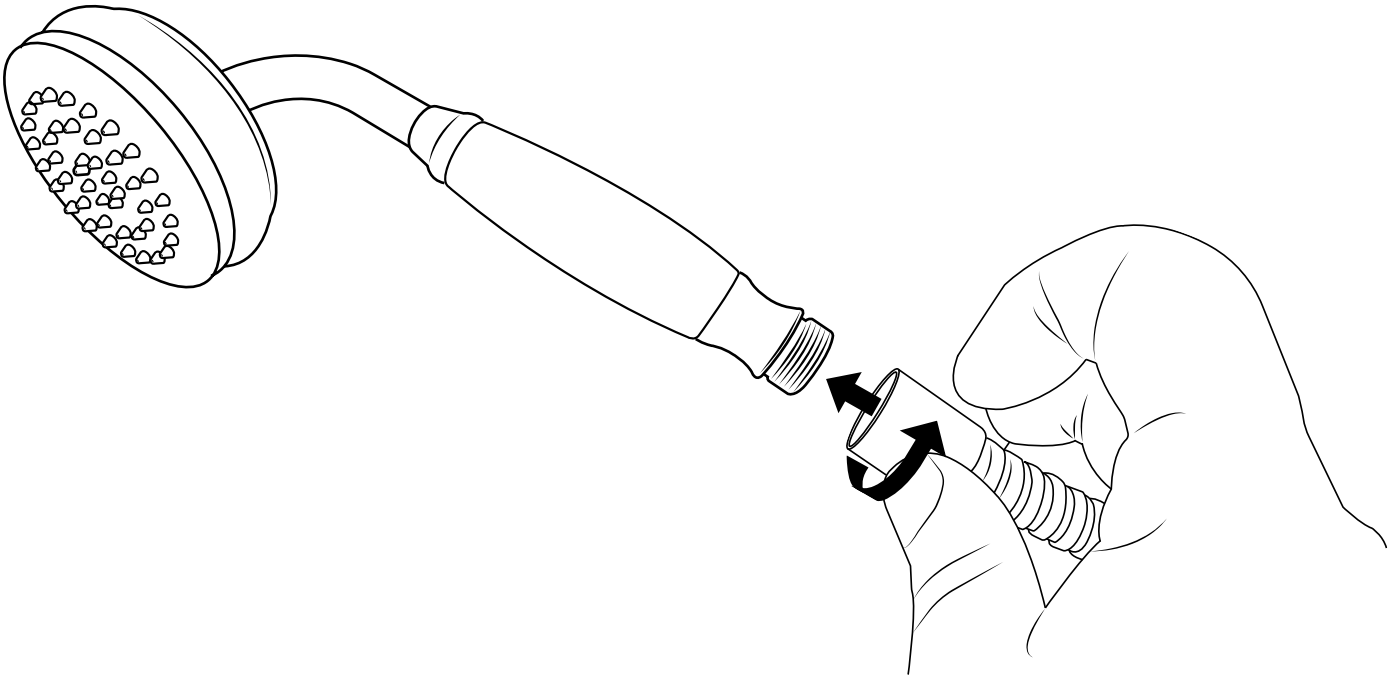

7

8

If you require any additional information or have any issues with this product please refer to the website.