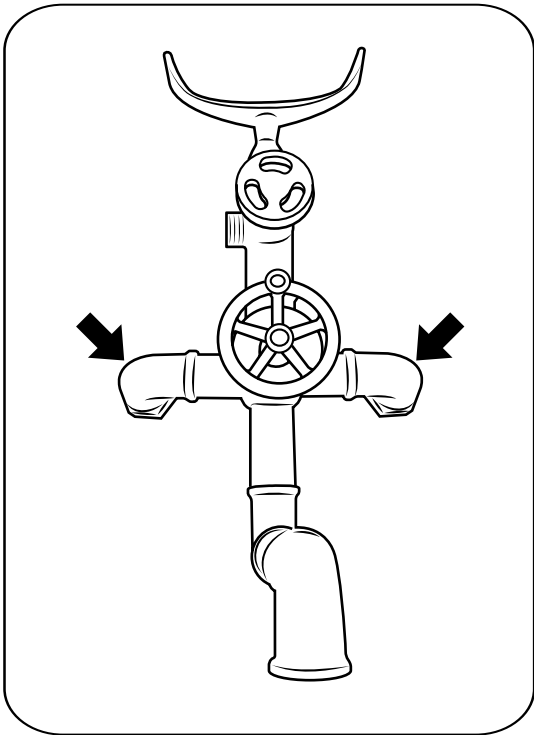

Bath Shower Mixer Tap

Installation Guide

Installation

Tools required for installing:

Parts included:

1

2

3