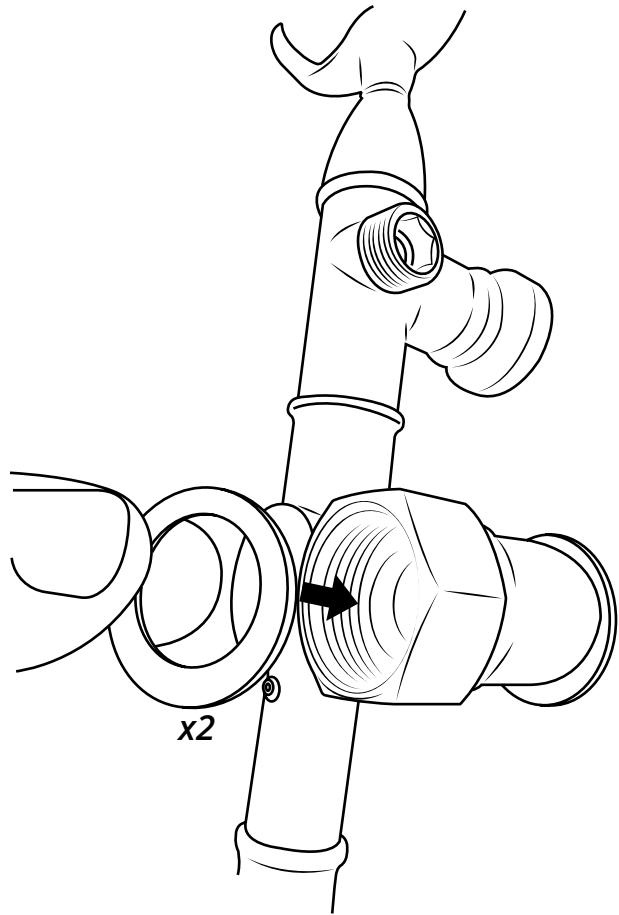

Bath Shower Mixer Tap

Installation Guide

Installation

Tools required for installing:

Parts included:

1

2

3