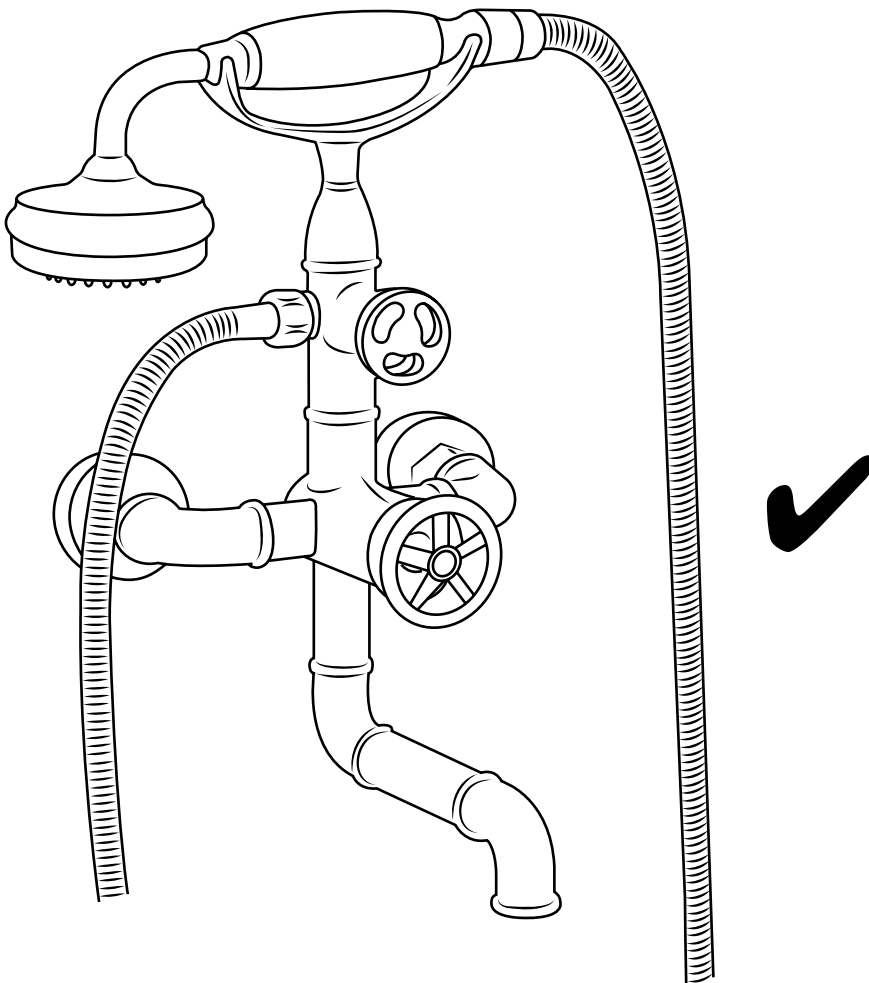

Bath Shower Mixer Tap

Installation Guide

Installation

Tools required for installing:

Parts included:

1

2

3

4

5

6

7

8

If you require any additional information or have any issues with this product please refer to the website.