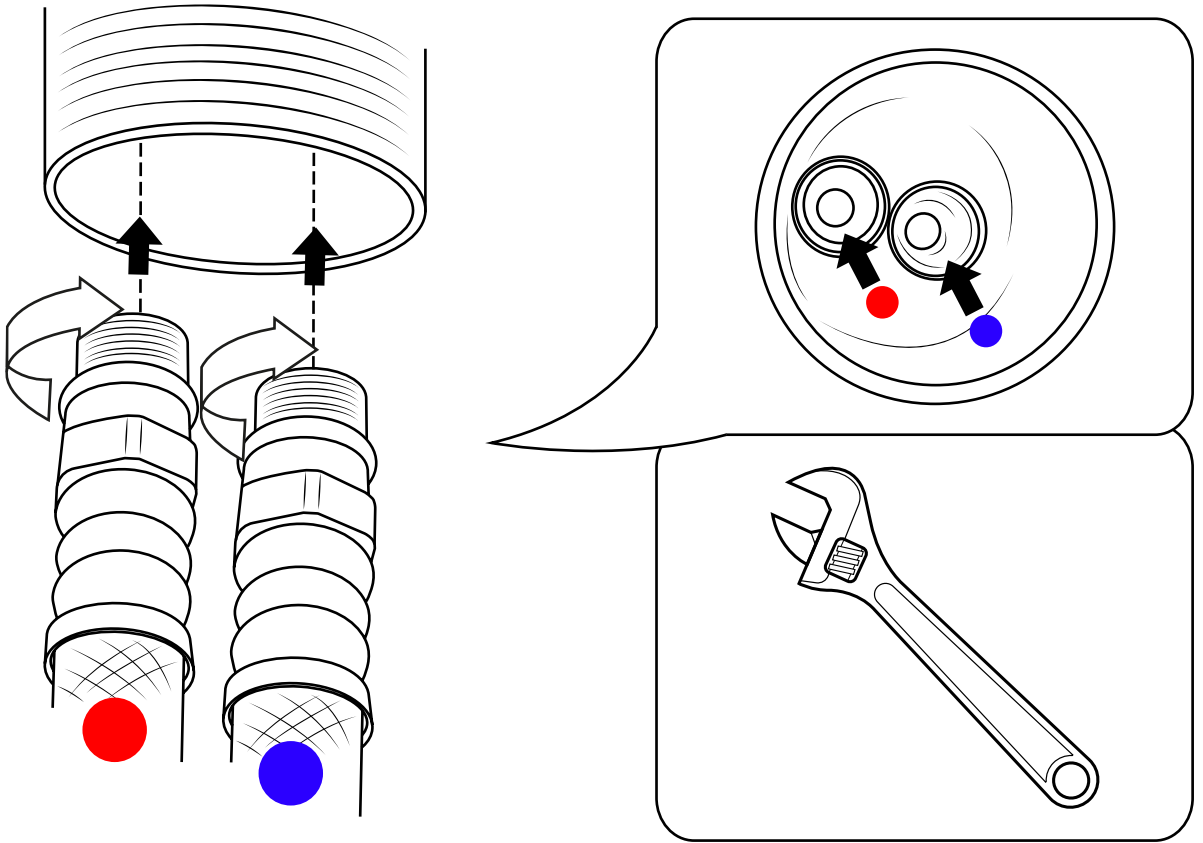

High Rise Mono Basin Tap

Installation Guide

Installation

Tools required for installing:

Parts included:

1

2

3