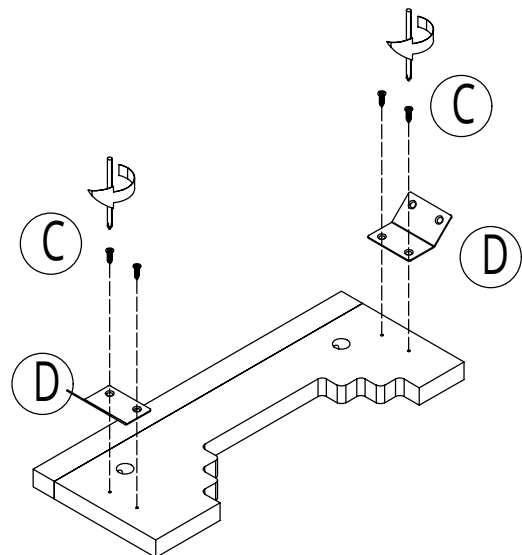

Corner Vanity Unit with Basin

Installation Guide

Installation

Tools required for installing:

Parts included:

1

3

4

5

6

7

8

9

10

Hinge Adjustments:

Optional: Handles