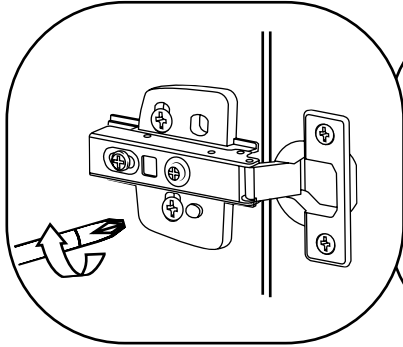

Corner Vanity Unit with Basin

Installation Guide

Installation

Tools required for installing:

Parts included:

1

3

4

5

6

7

8

9

10

Hinge Adjustments:

Optional: Handles