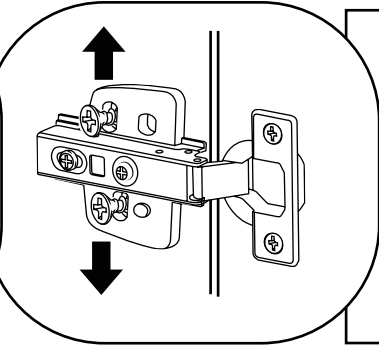

Corner Vanity Unit with Basin

Installation Guide

Installation

Tools required for installing:

Parts included:

1

3

4

5

6

7

8

9

10

Hinge Adjustments:

Optional: Handles