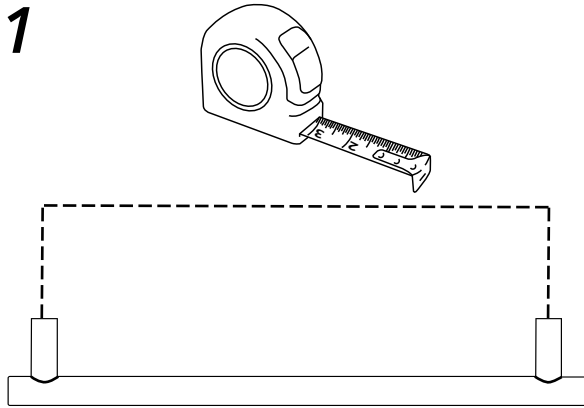

Optional: Handles

1

2

3

4

5