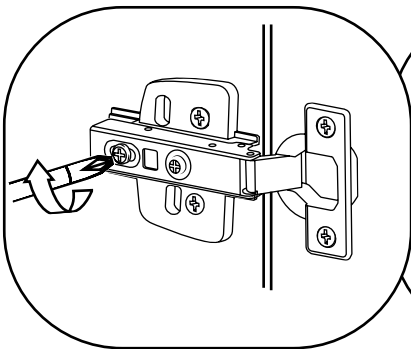

Corner Vanity Unit with Basin

Installation Guide

Installation

Tools required for installing:

Parts included:

1

3

4

5

6

7

8

9

10

Hinge Adjustments:

Optional: Handles