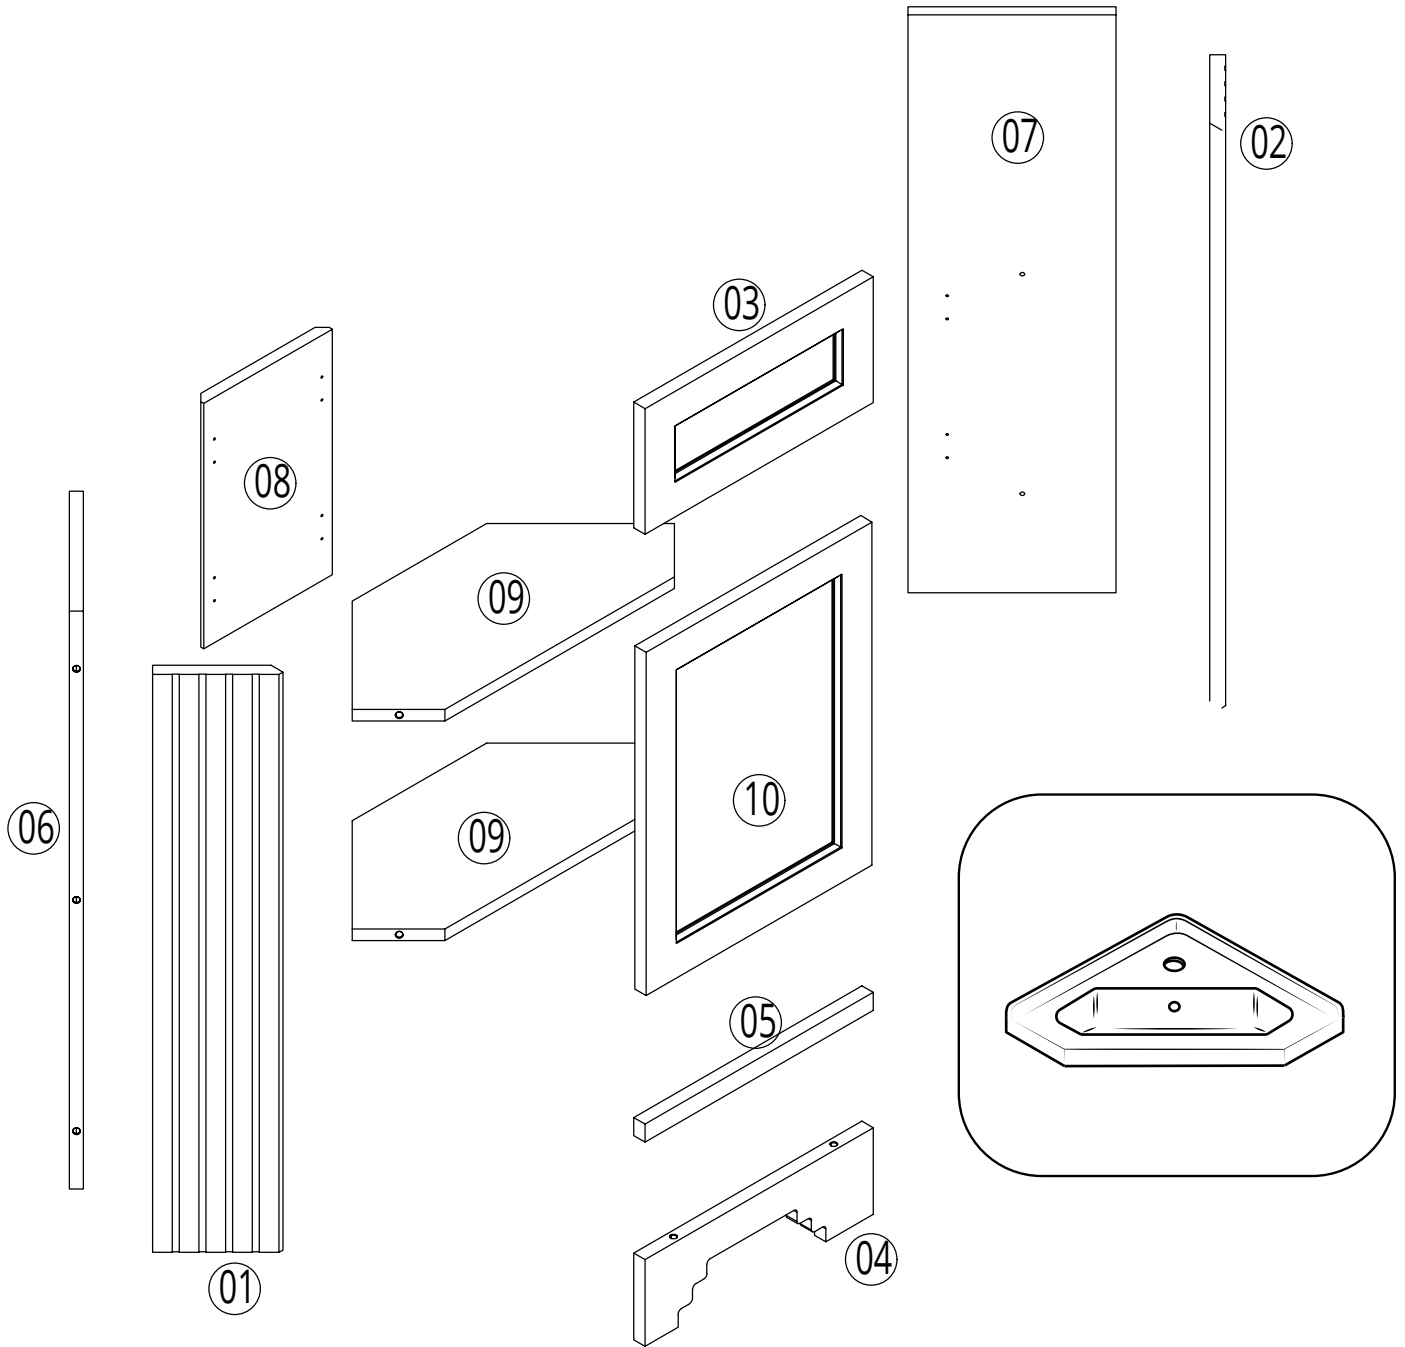

Corner Vanity Unit with Basin

Installation Guide

Installation

Tools required for installing:

Parts included:

1

3

4

5

6

7

8

9

10

Hinge Adjustments:

Optional: Handles