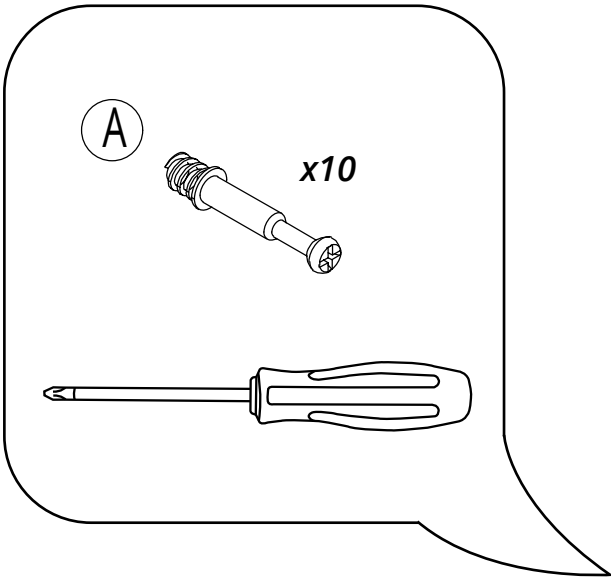

Corner Vanity Unit with Basin

Installation Guide

Installation

Tools required for installing:

Parts included:

1

3

4

5

6

7

8

9

10

Hinge Adjustments:

Optional: Handles