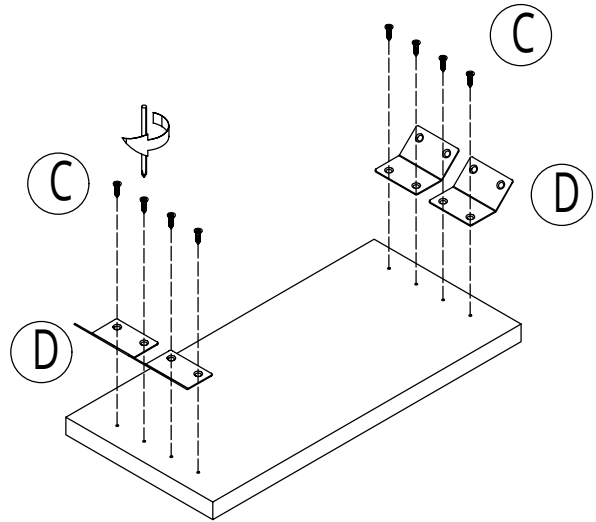

Corner Vanity Unit with Basin

Installation Guide

Installation

Tools required for installing:

Parts included:

1

3

4

5

6

7

8

9

10

Hinge Adjustments:

Optional: Handles