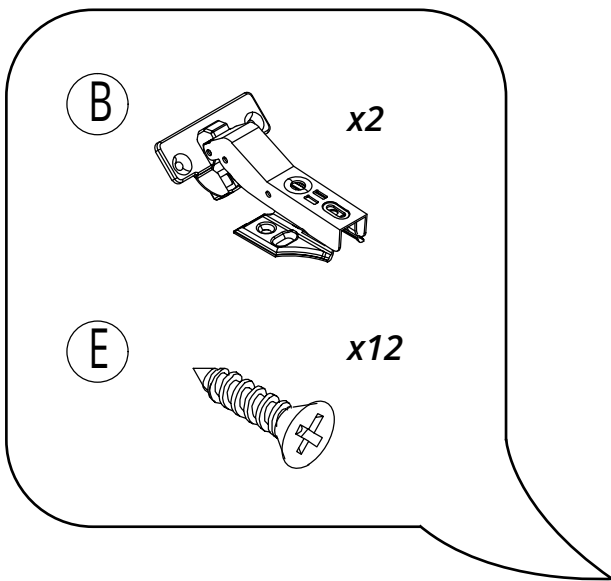

Corner Vanity Unit with Basin

Installation Guide

Installation

Tools required for installing:

Parts included:

1

3

4

5

6

7

8

9

10

Hinge Adjustments:

Optional: Handles