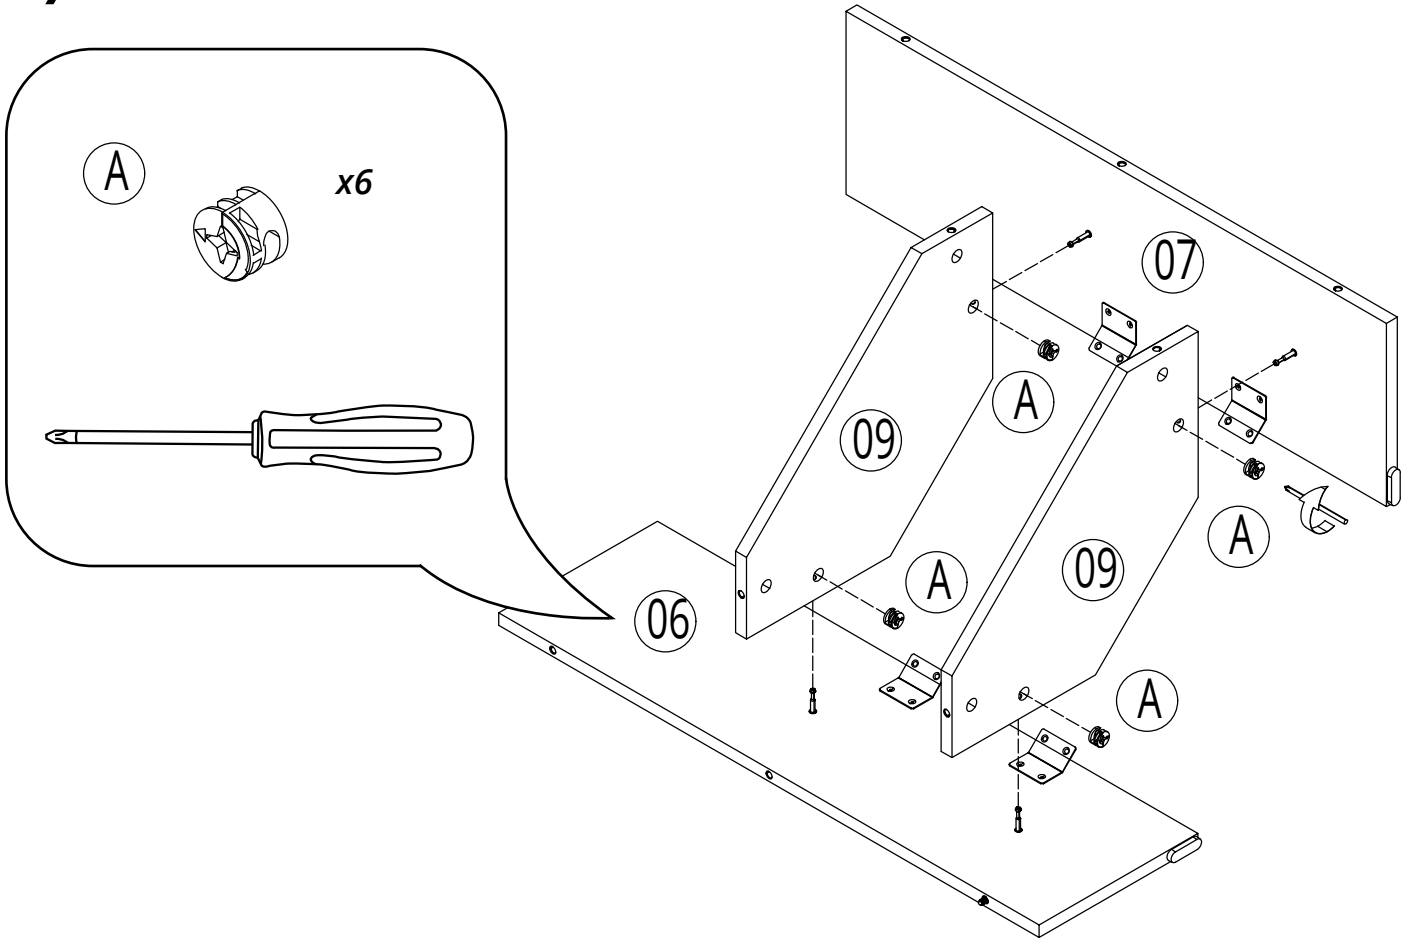

Corner Vanity Unit with Basin

Installation Guide

Installation

Tools required for installing:

Parts included:

1

3

4

5

6

7

8

9

10

Hinge Adjustments:

Optional: Handles

1

2

3

4

5

Optional: Handles

12