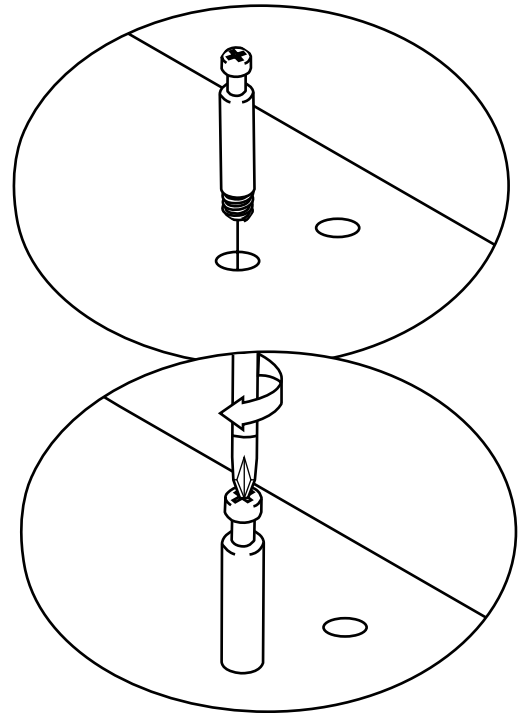

Corner Vanity Unit with Basin

Installation Guide

Installation

Tools required for installing:

Parts included:

1

3

4

5

6

7

8

9

10

Hinge Adjustments:

Optional: Handles