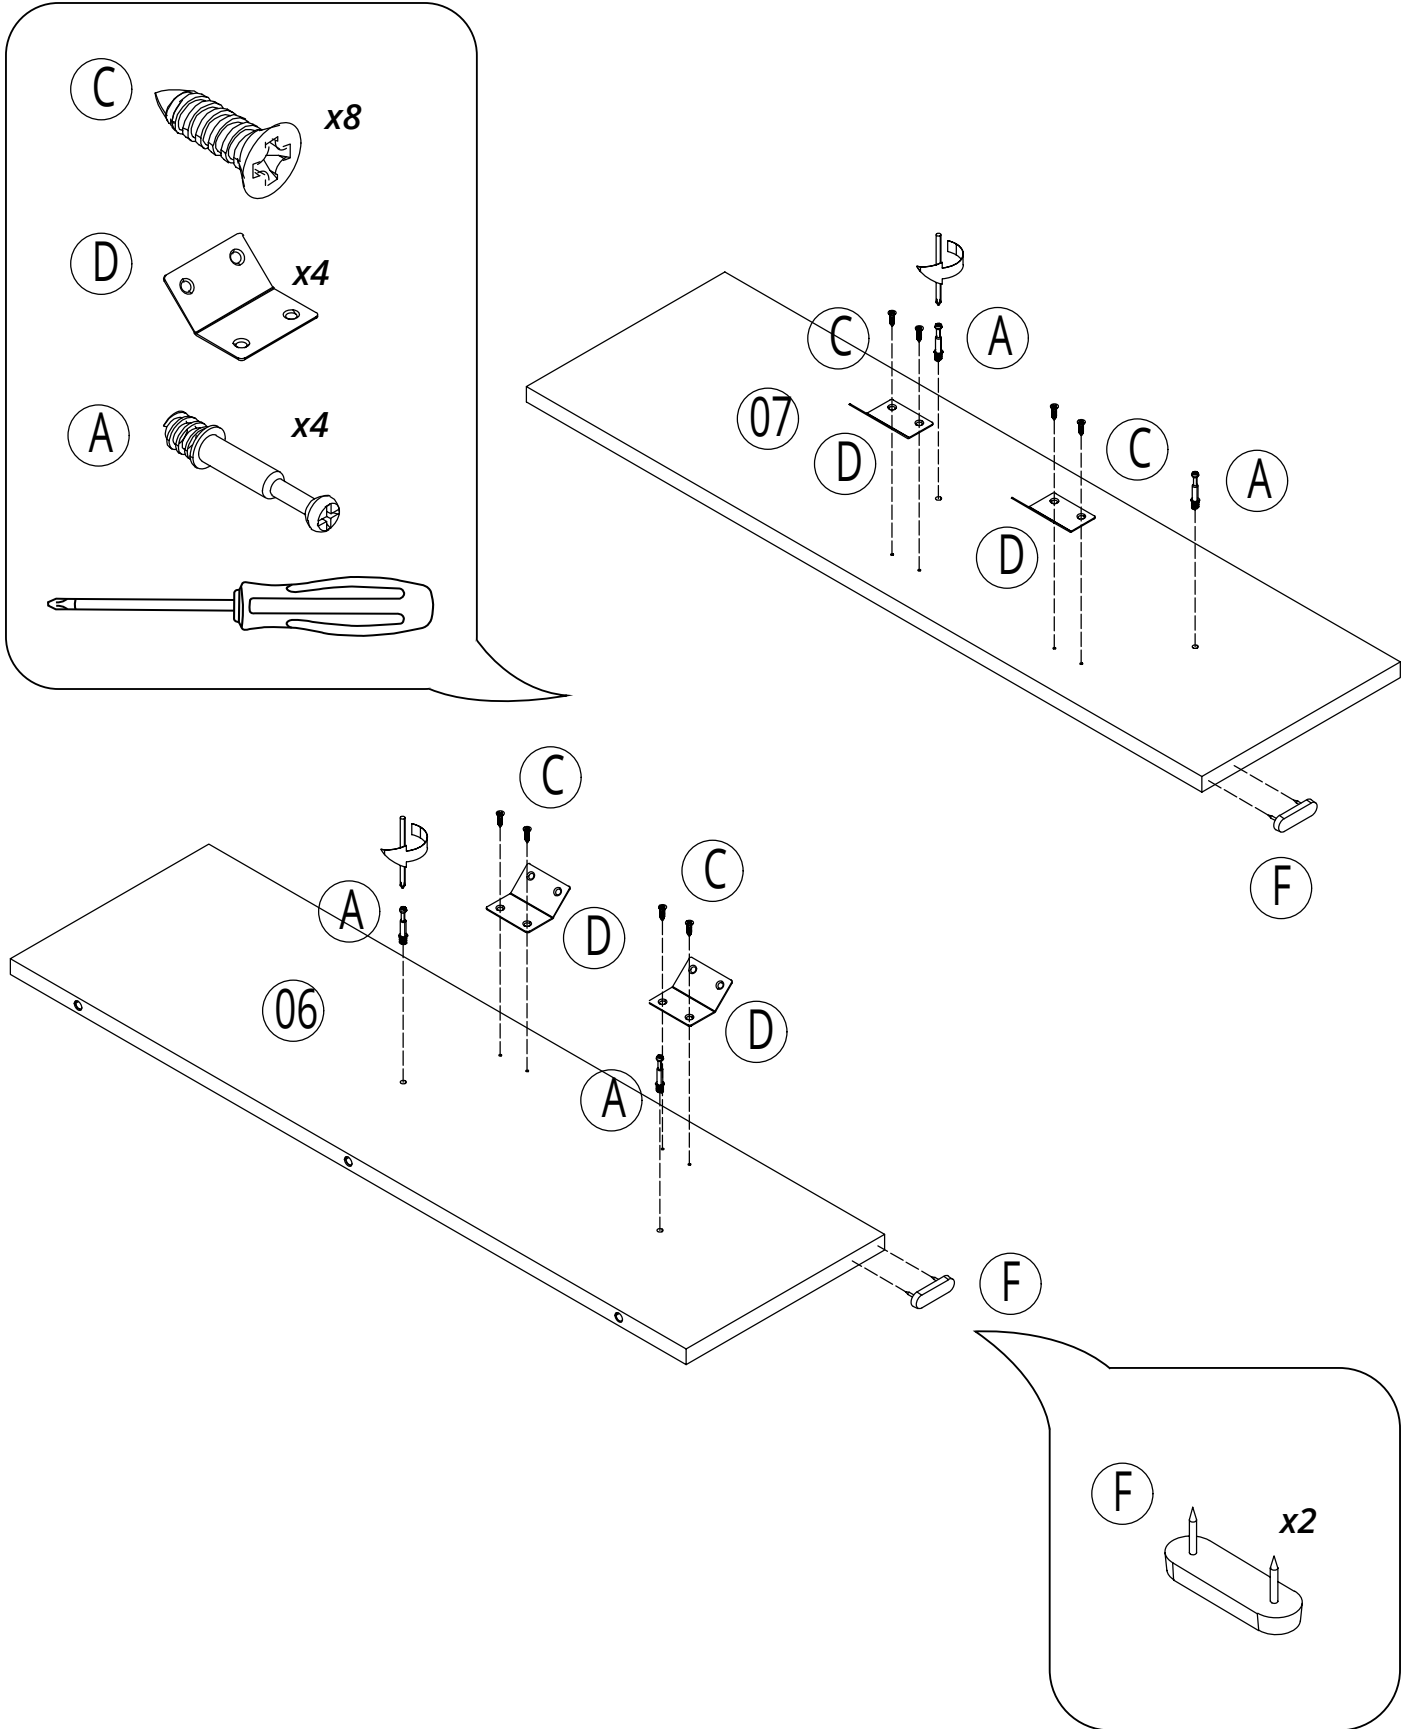

Corner Vanity Unit with Basin

Installation Guide

Installation

Tools required for installing:

Parts included:

1

3

4

5

6

7

8

9

10

Hinge Adjustments:

Optional: Handles

1

2

3

4

5

Optional: Handles

12