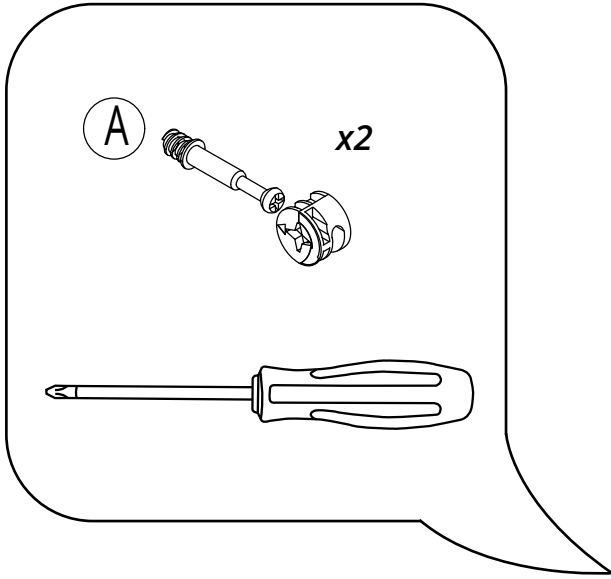

Corner Vanity Unit with Basin

Installation Guide

Installation

Tools required for installing:

Parts included:

1

3

4

5

6

7

8

9

10

Hinge Adjustments:

Optional: Handles