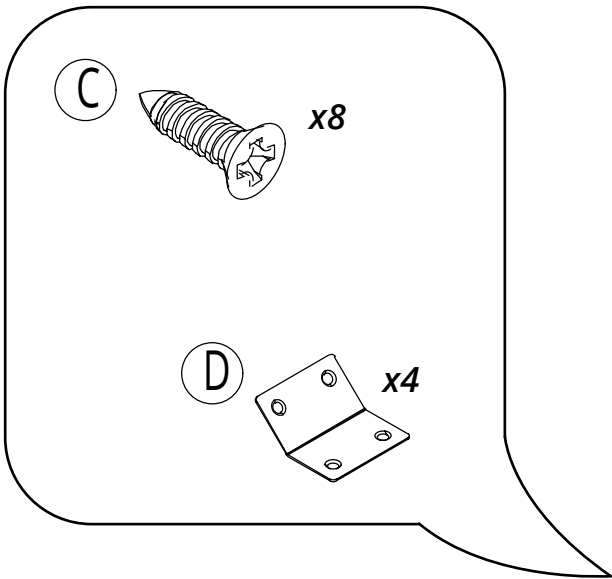

Corner Vanity Unit with Basin

Installation Guide

Installation

Tools required for installing:

Parts included:

1

3

4

5

6

7

8

9

10

Hinge Adjustments:

Optional: Handles