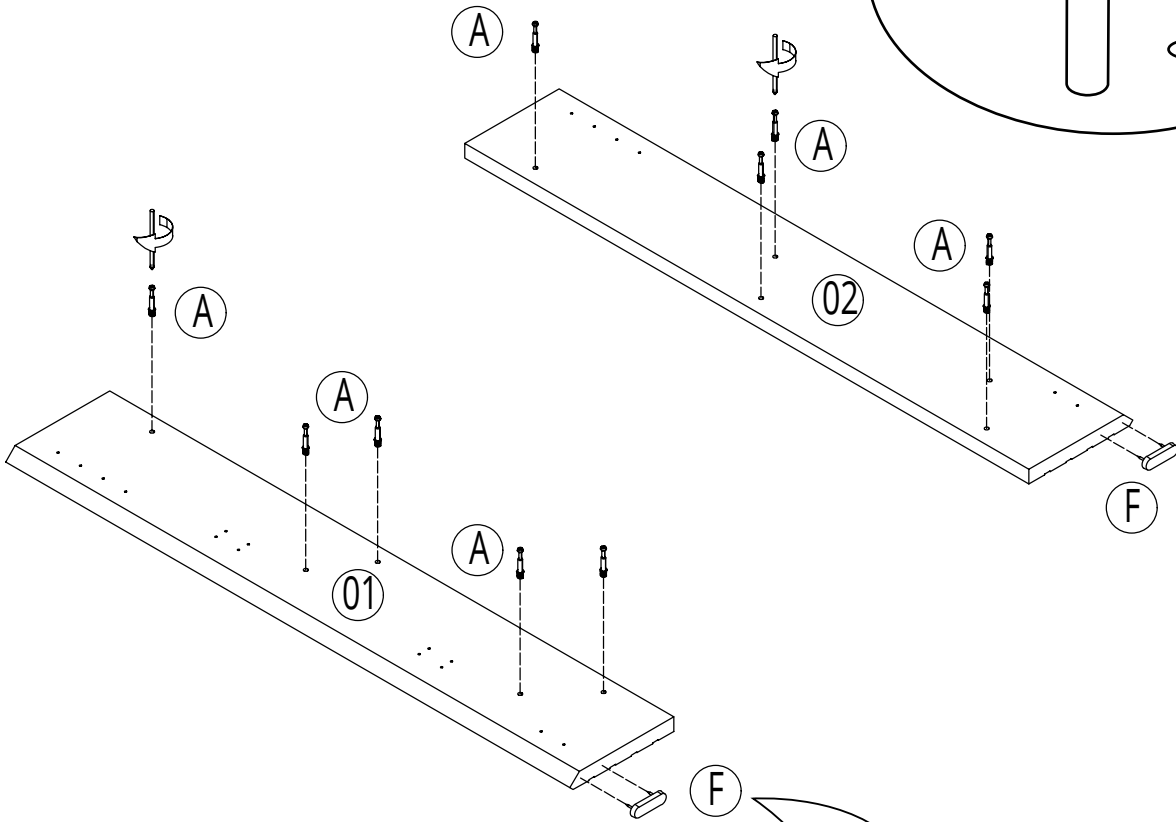

Corner Vanity Unit with Basin

Installation Guide

Installation

Tools required for installing:

Parts included:

1

3

4

5

6

7

8

9

10

Hinge Adjustments:

Optional: Handles