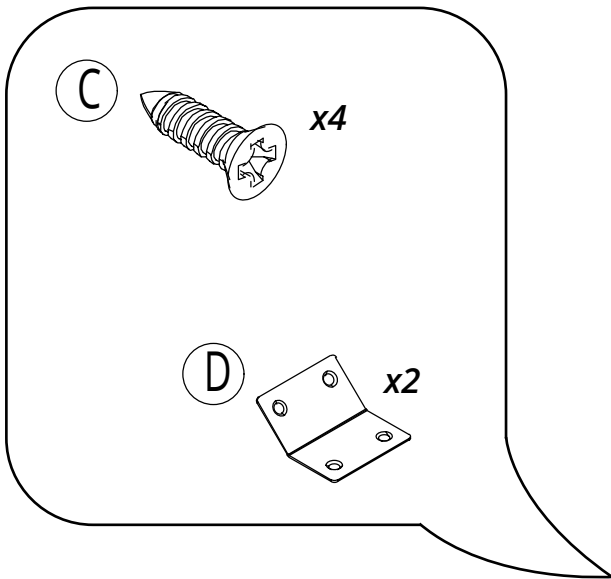

Corner Vanity Unit with Basin

Installation Guide

Installation

Tools required for installing:

Parts included:

1

3

4

5

6

7

8

9

10

Hinge Adjustments:

Optional: Handles