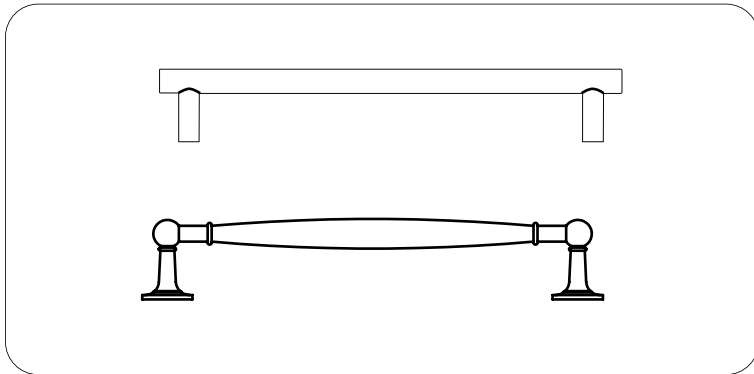

Corner Vanity Unit with Basin

Installation Guide

Installation

Tools required for installing:

Parts included:

1

3

4

5

6

7

8

9

10

Hinge Adjustments:

Optional: Handles