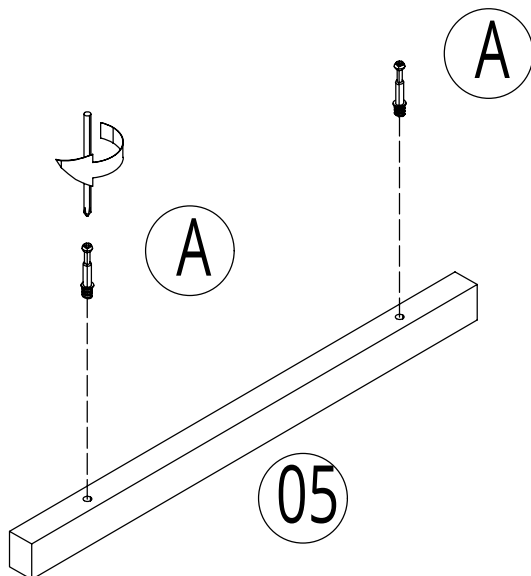

Corner Vanity Unit with Basin

Installation Guide

Installation

Tools required for installing:

Parts included:

1

3

4

5

6

7

8

9

10

Hinge Adjustments:

Optional: Handles