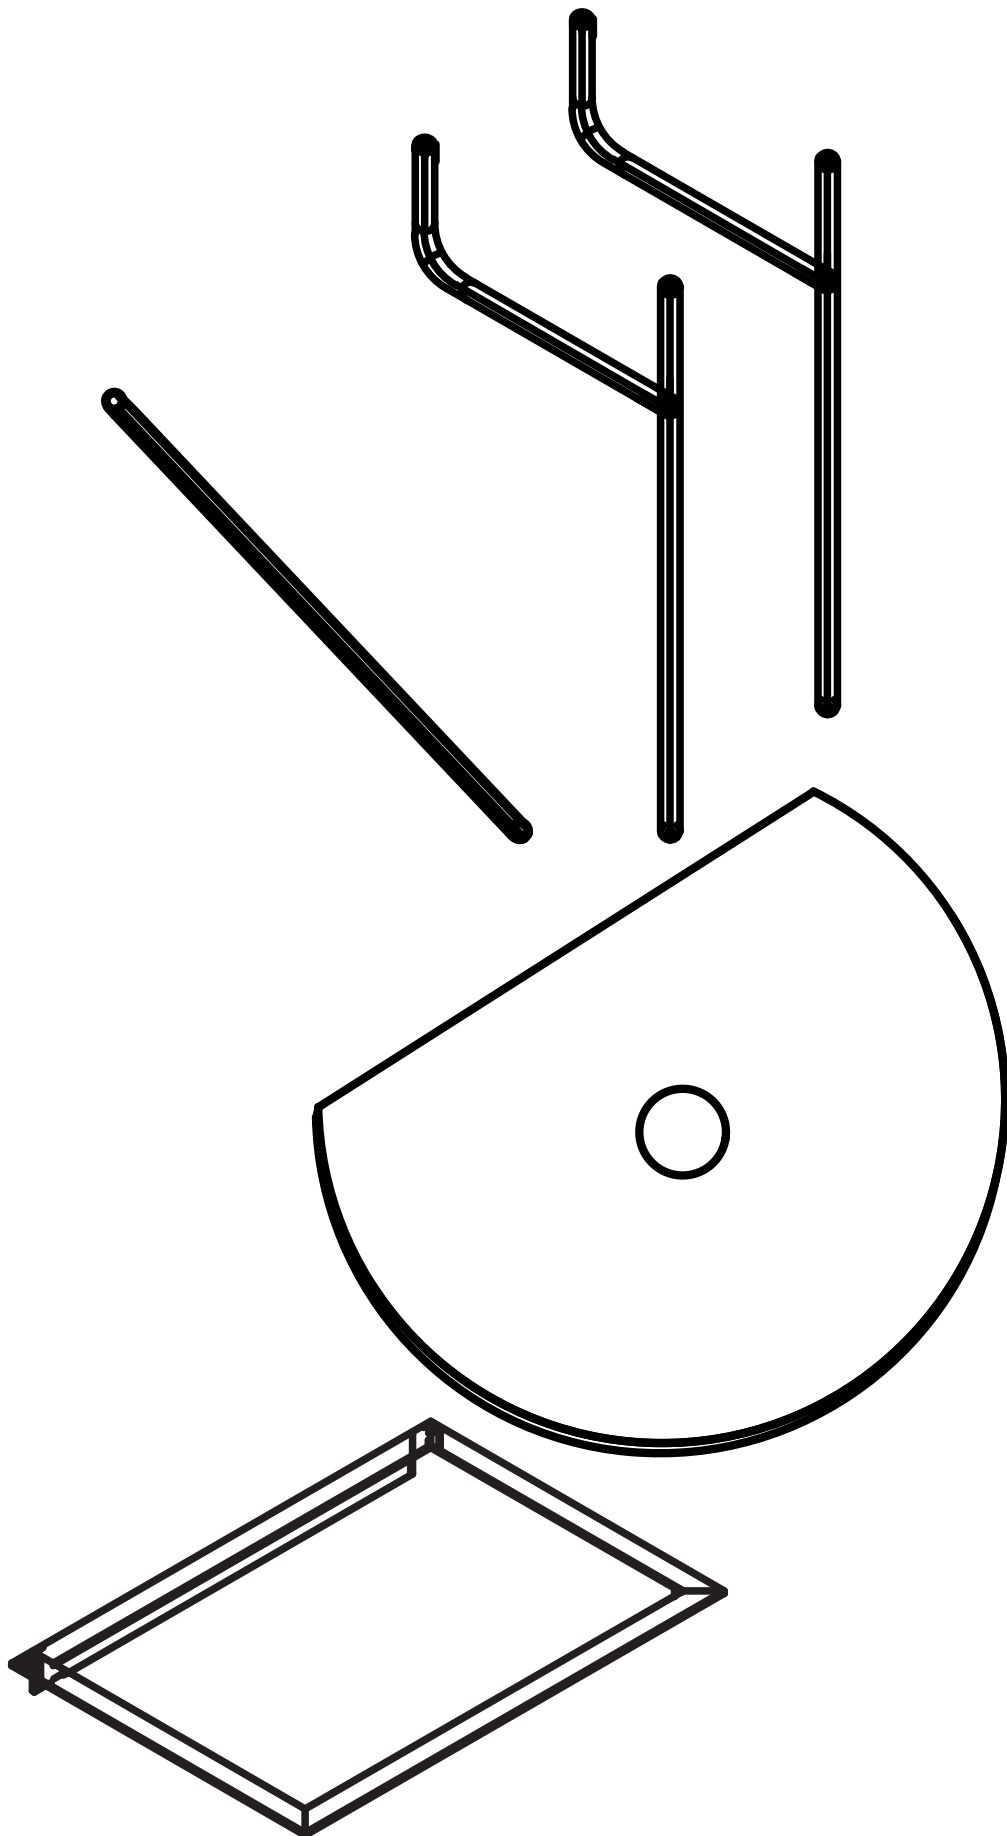

# Modern Washstand

 Style may vary

Installation Guide

## *Tools required for installing:*

Parts included:

X2

X2

X2

16mm

X4

1

2

3

4

5

6

*i* Style may vary

**i** Style may vary