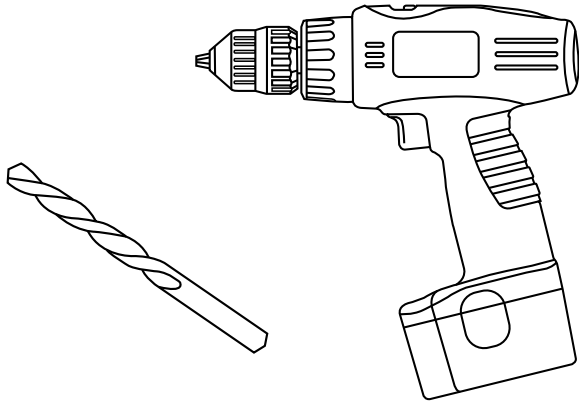

# Wall Hung Vanity Unit

Installation Guide

## *Tools required for installing:*

**35mm**

**Water**

*Parts included:*

**x4**

**x4**

1

2