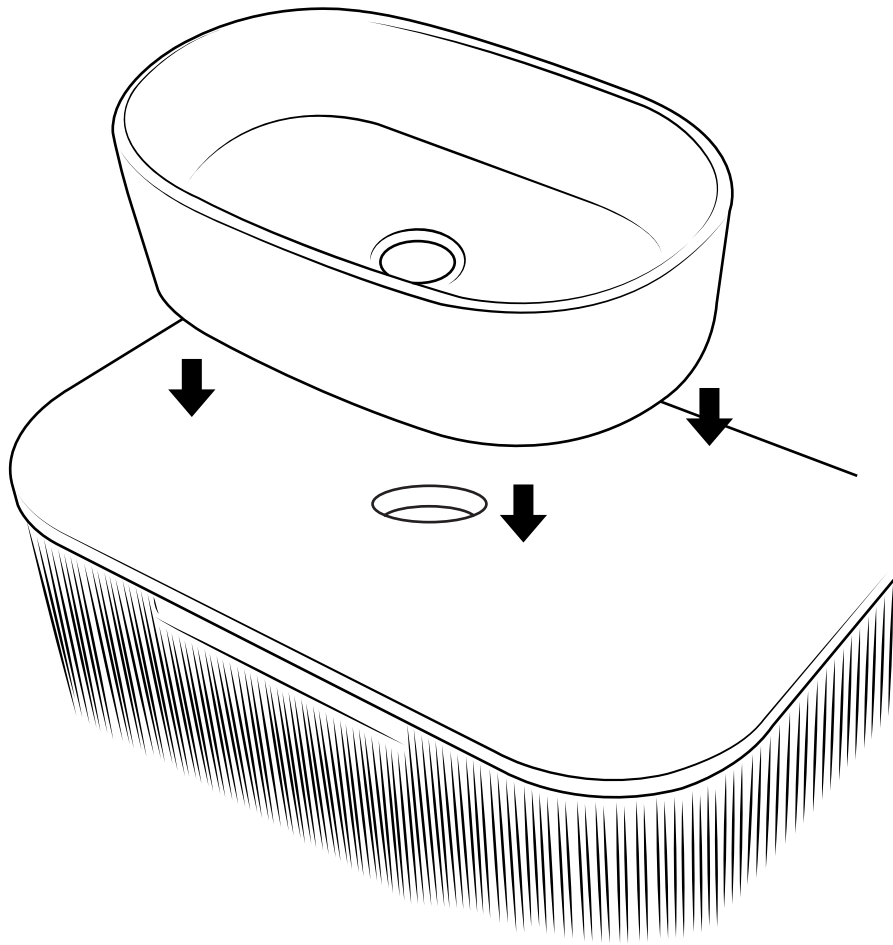

# Wall Hung Vanity Unit

Installation Guide

## *Tools required for installing:*

**35mm**

**Water**

*Parts included:*

**x4**

**x4**

1

2

3

4

5

6

7

8

9

**i** *Optional*

1

2

3

4

5

6

7

8