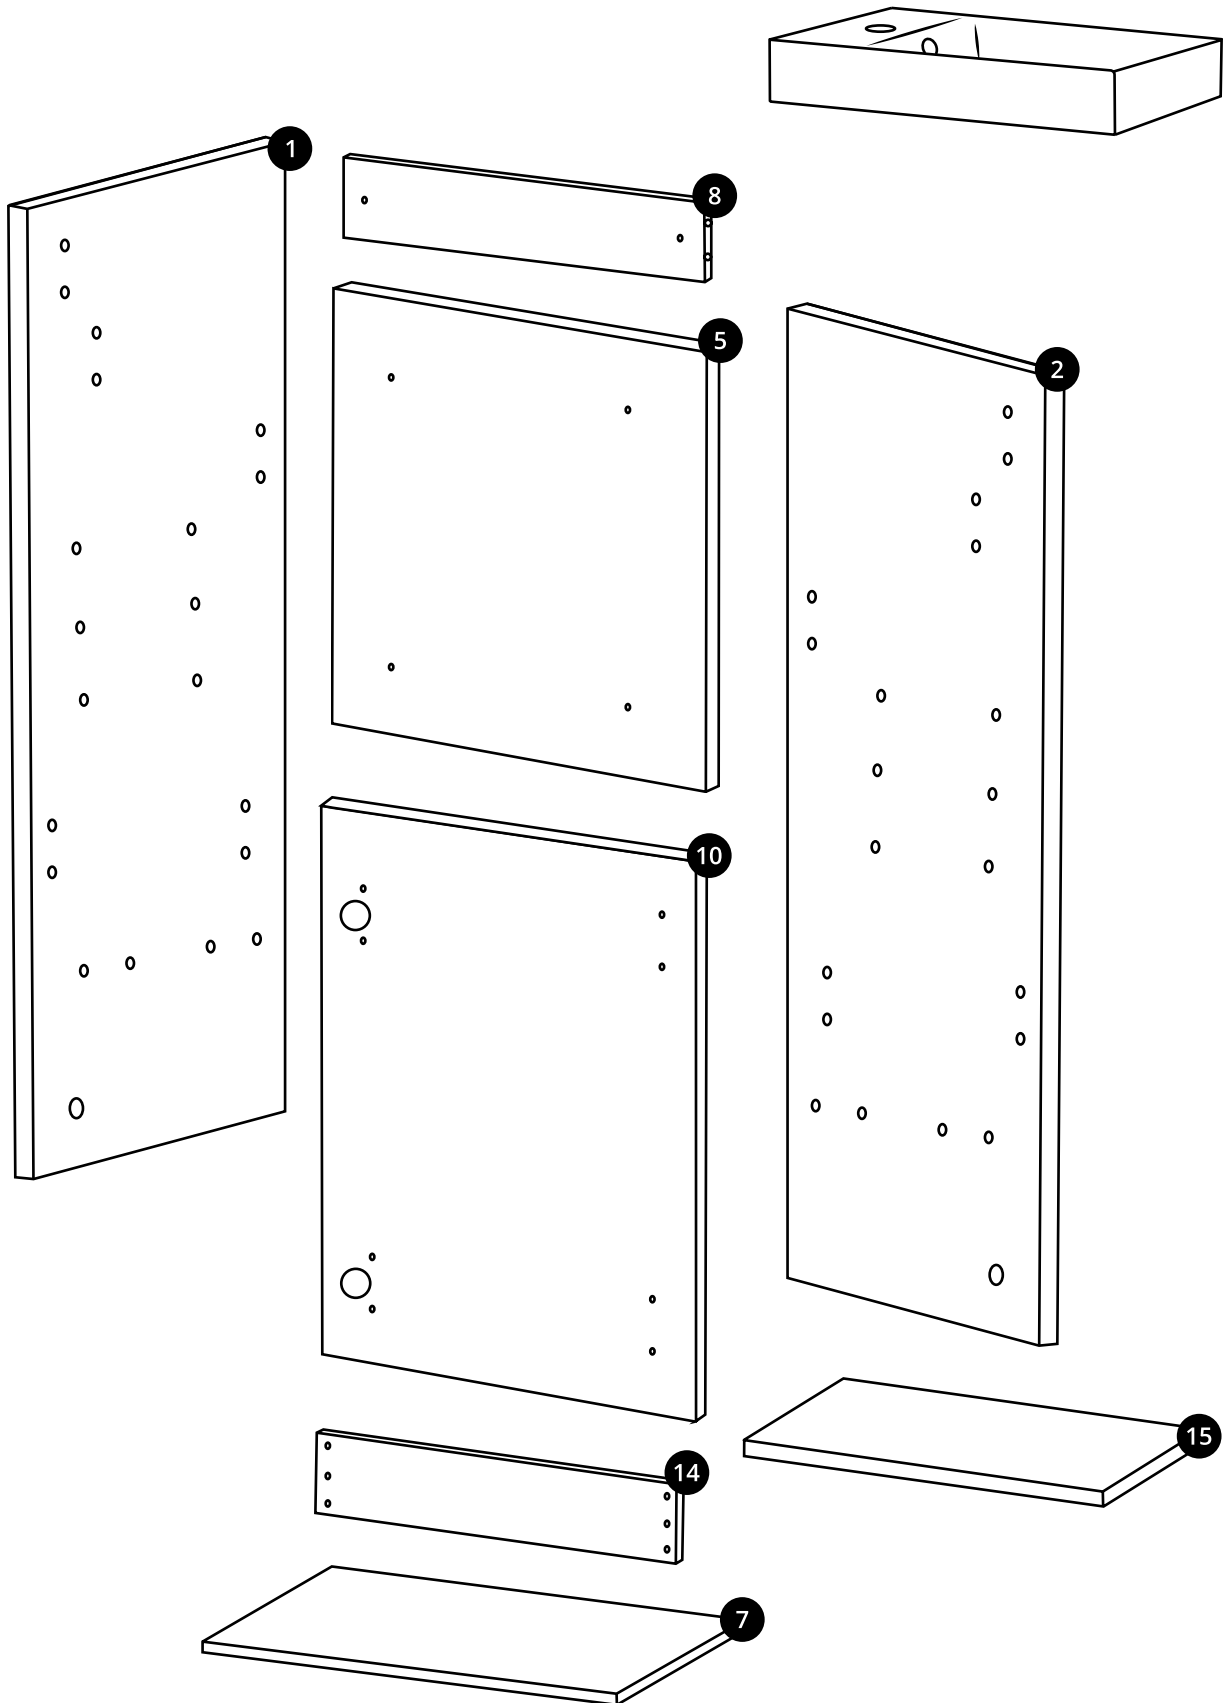

400mm Floor Standing Vanity Unit

Installation Guide

Installation

Tools required for installing:

Parts included:

Parts included:

A
x12

B
x12