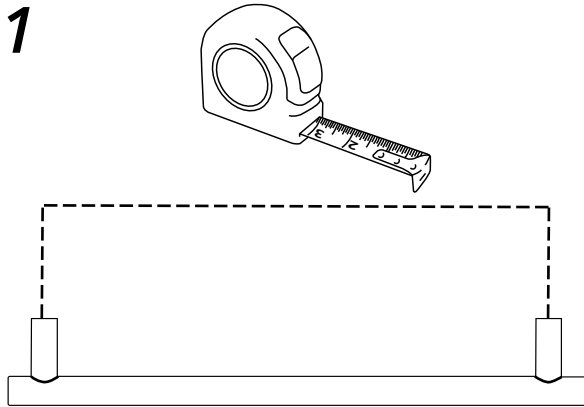

Optional: Handles

1

2

3

4

5