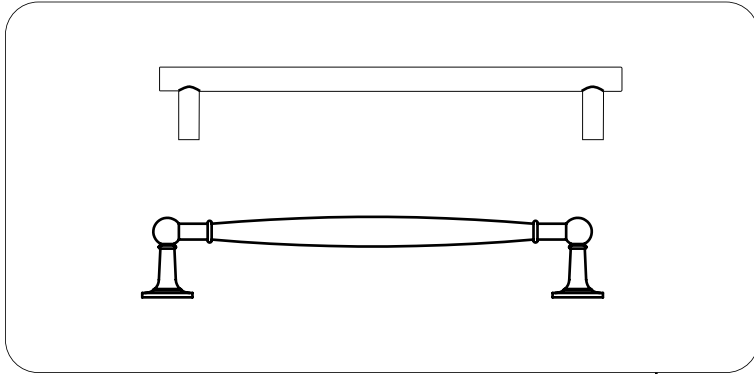

Optional: Handles