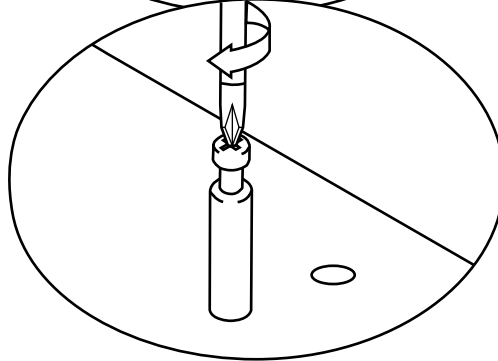

400mm Wall Hung Vanity Unit

Installation Guide

Installation

Tools required for installing:

Parts included:

Parts included:

1

2