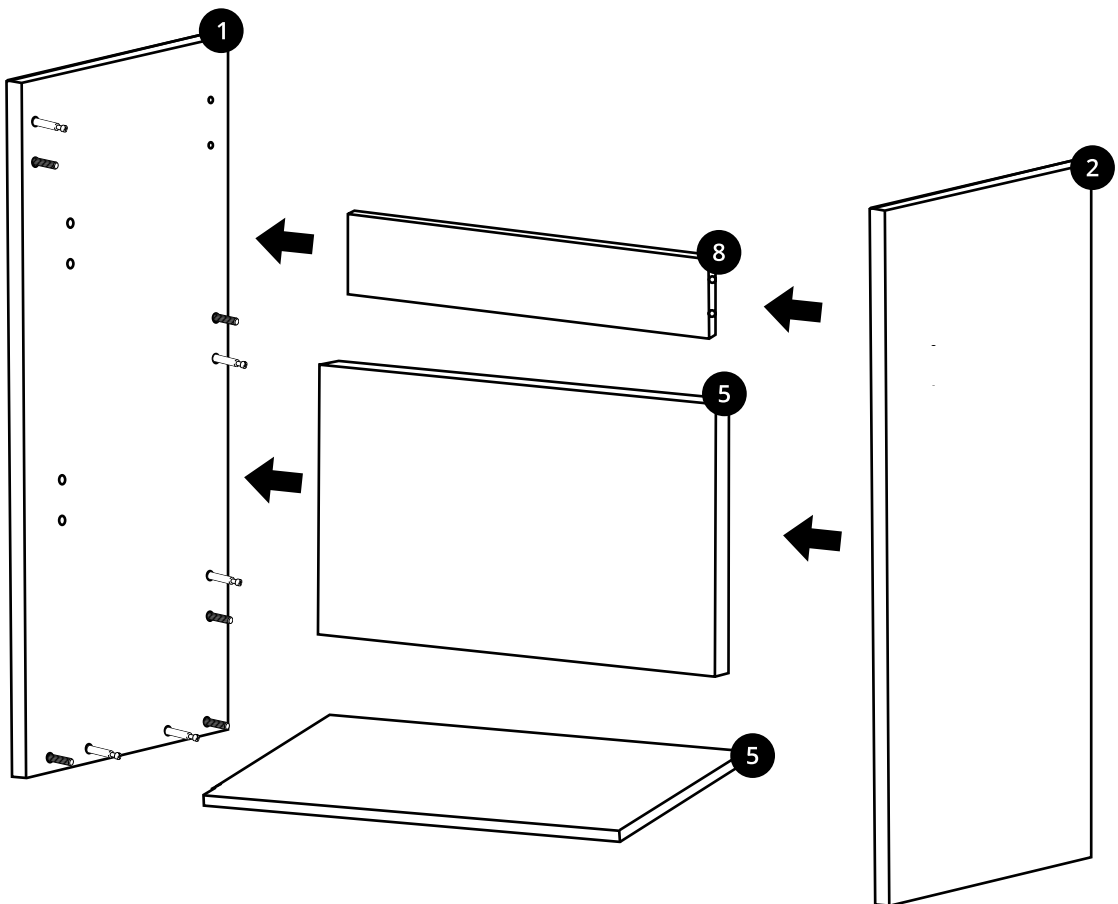

400mm Wall Hung Vanity Unit

Installation Guide

Installation

Tools required for installing:

Parts included:

Parts included:

1

2