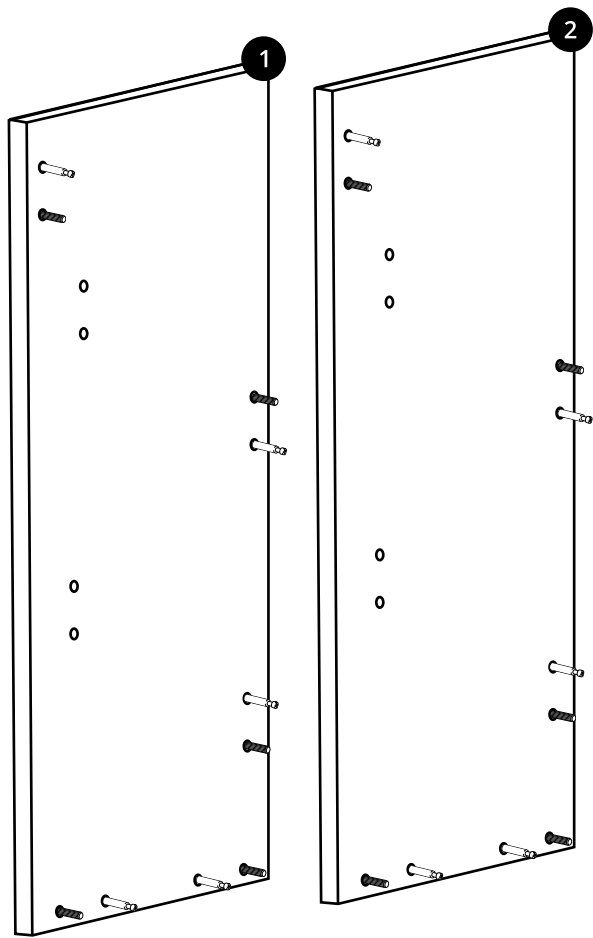

400mm Wall Hung Vanity Unit

Installation Guide

Installation

Tools required for installing:

Parts included:

Parts included:

1

2