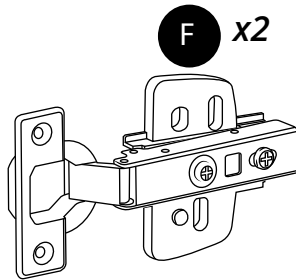

400mm Wall Hung Vanity Unit

Installation Guide

Installation

Tools required for installing:

Parts included:

Parts included:

1

2