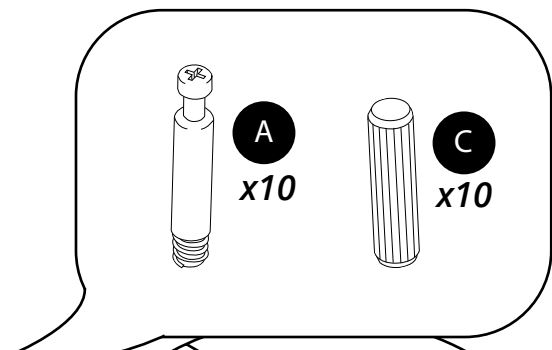

400mm Wall Hung Vanity Unit

Installation Guide

Installation

Tools required for installing:

Parts included:

Parts included:

1

2