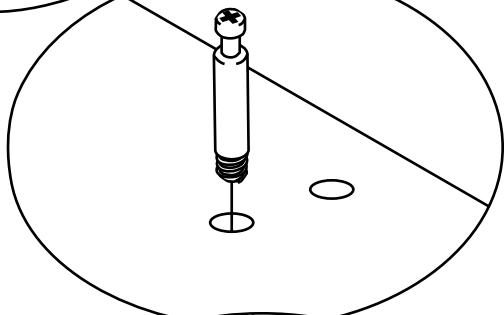

400mm Wall Hung Vanity Unit

Installation Guide

Installation

Tools required for installing:

Parts included:

Parts included:

1

2