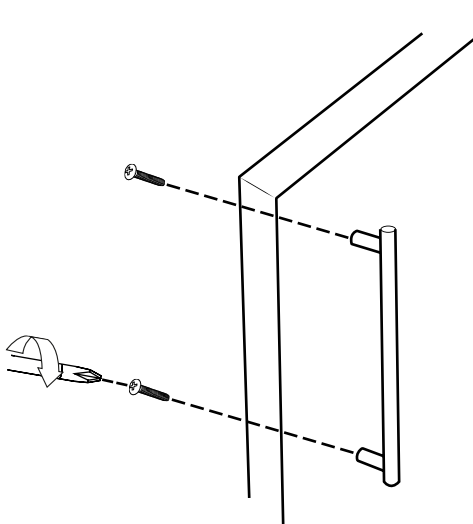

Optional: Handles

1

2

3

4

5