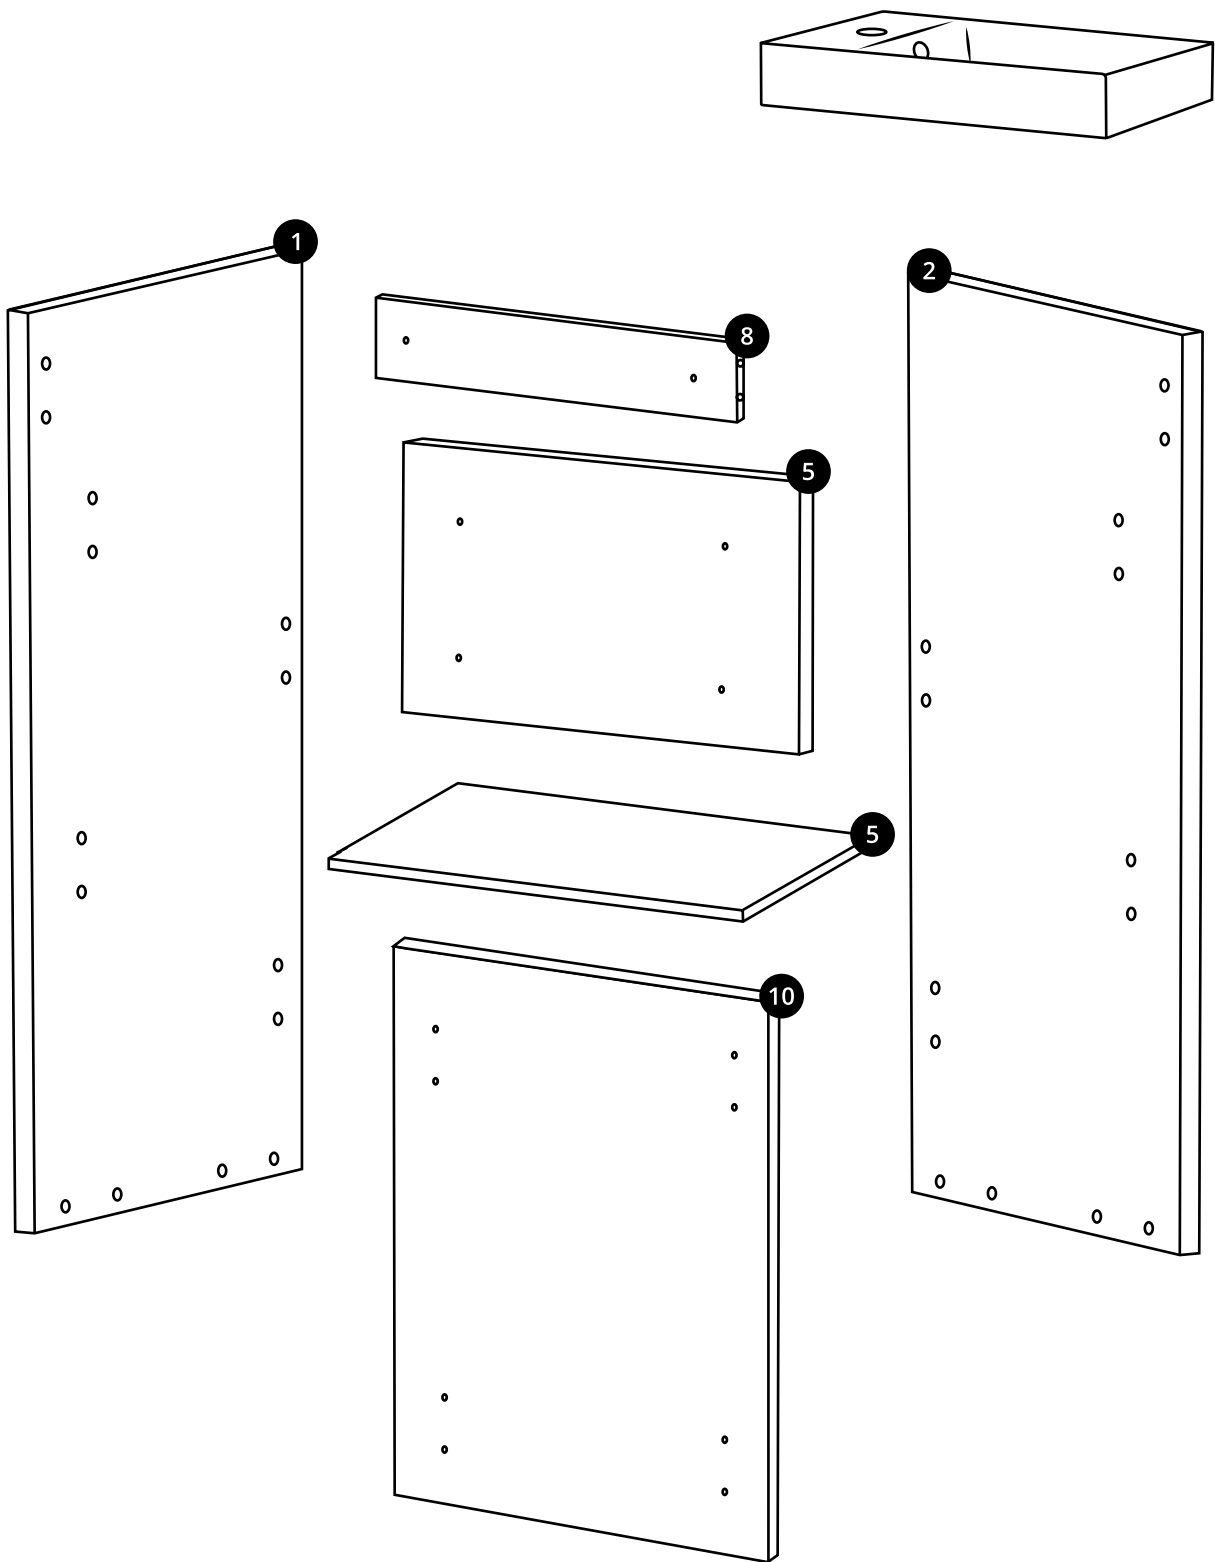

400mm Wall Hung Vanity Unit

Installation Guide

Installation

Tools required for installing:

Parts included:

Parts included:

1

2