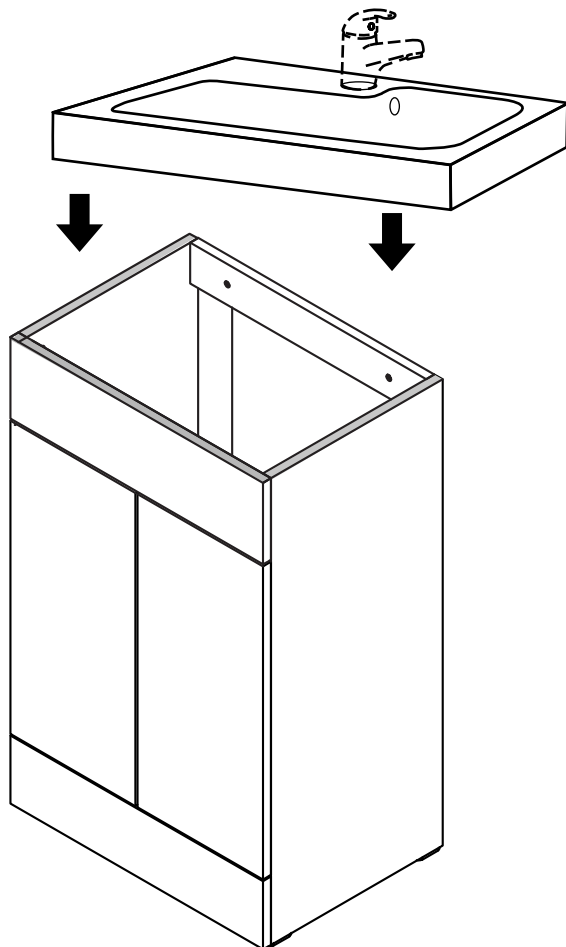

Vanity Unit

Installation Guide

Installation

Tools required for installing:

Parts included:

Parts included:

A
x22

B
x2

4

5

6

7

9

10

Hinge Adjustments:

Optional: Handles