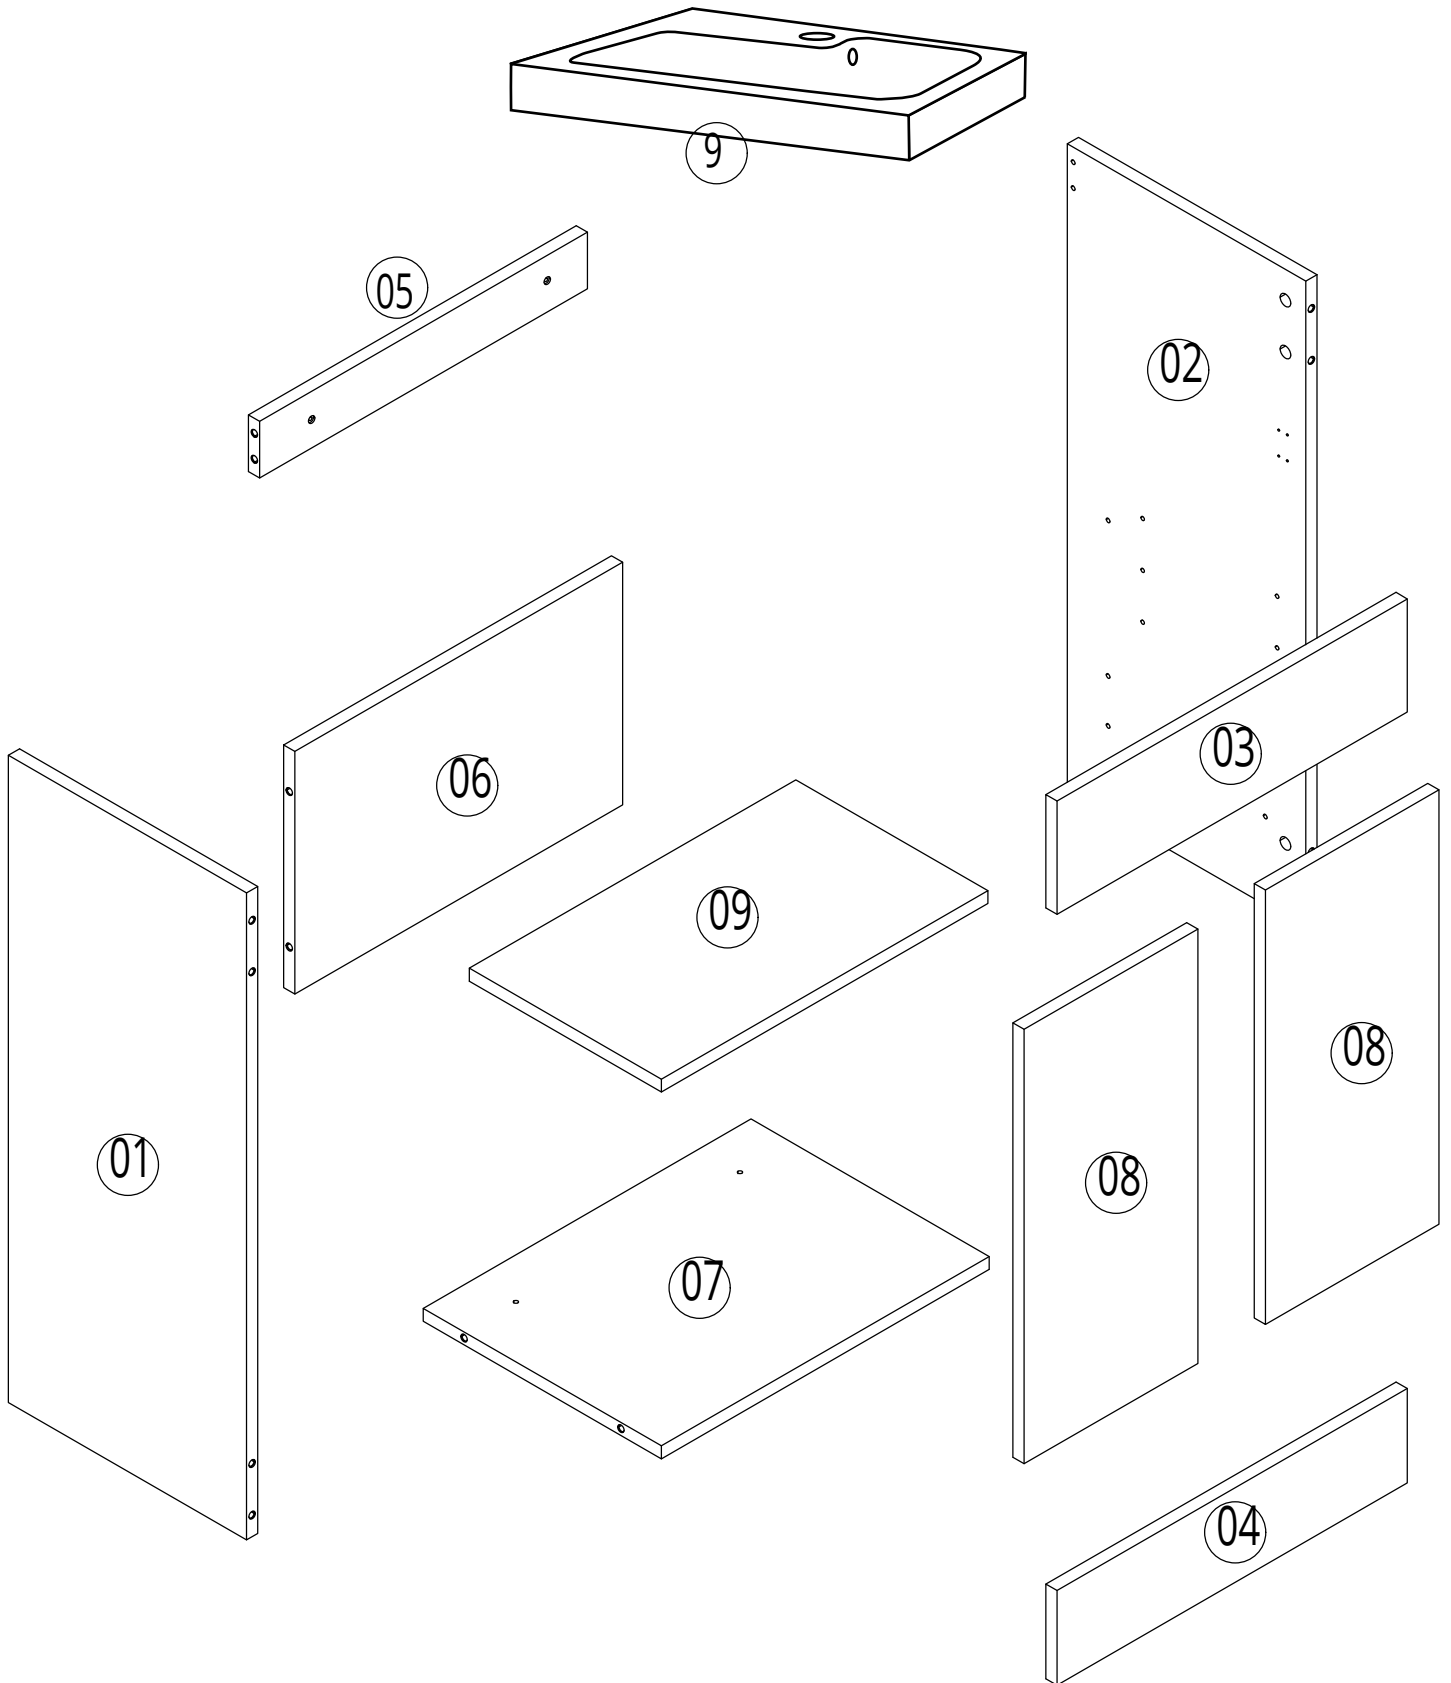

Vanity Unit

Installation Guide

Installation

Tools required for installing:

Parts included:

Parts included:

A
x22

B
x2