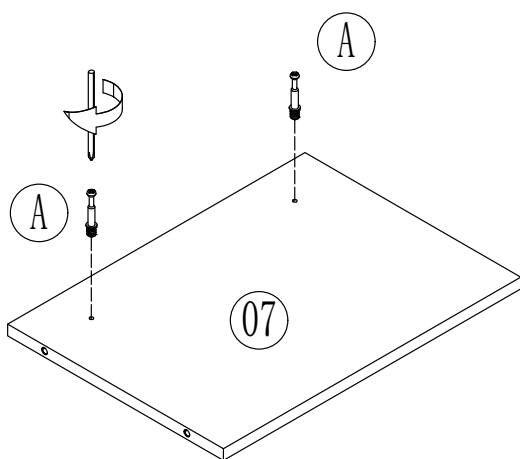

Vanity Unit

Installation Guide

Installation

Tools required for installing:

Parts included:

Parts included:

A
x22

B
x2

C
x2

D
x4

E
x24

F x4

G
x4

1

2

3

4

5

6

7

9

10

Hinge Adjustments:

Optional: Handles