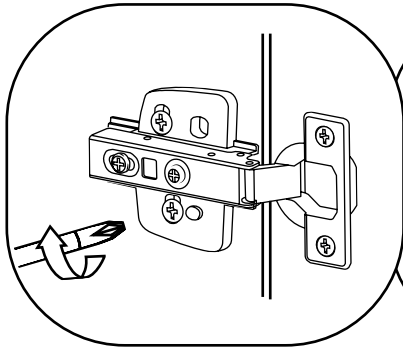

Vanity Unit

Installation Guide

Installation

Tools required for installing:

Parts included:

Parts included:

A
x22

B
x2

4

5

6

7

9

10

Hinge Adjustments:

Optional: Handles