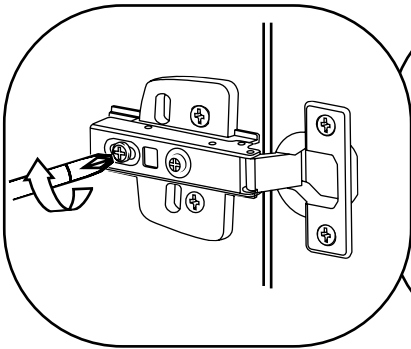

Vanity Unit

Installation Guide

Installation

Tools required for installing:

Parts included:

Parts included:

A
x22

B
x2

4

5

6

7

9

10

Hinge Adjustments:

Optional: Handles