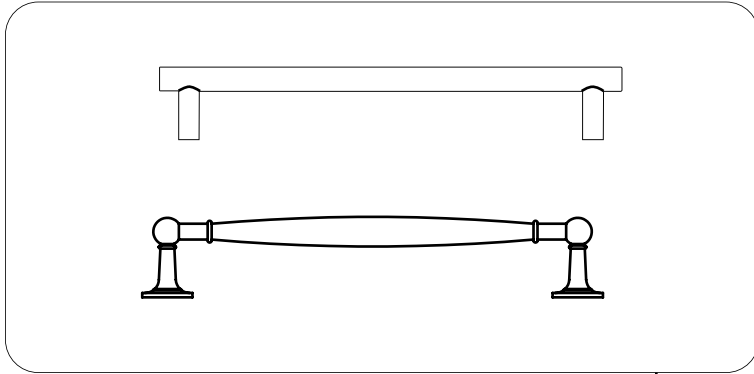

Vanity Unit

Installation Guide

Installation

Tools required for installing:

Parts included:

Parts included:

A
x22

B
x2

4

5

6

7

9

10

Hinge Adjustments:

Optional: Handles