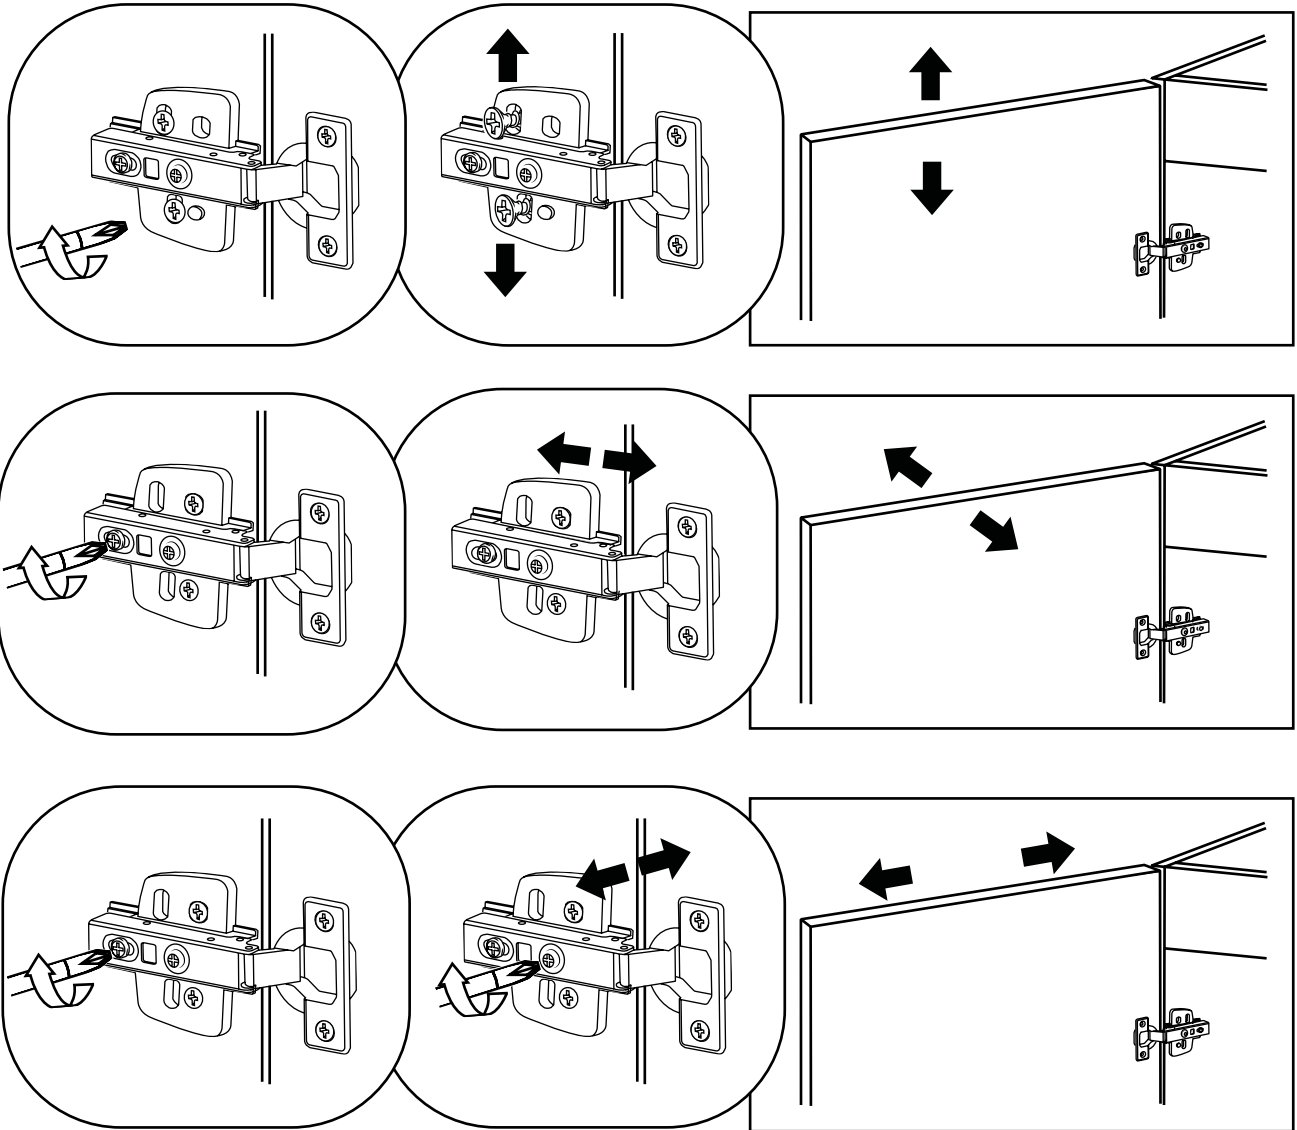

Vanity Unit

Installation Guide

Installation

Tools required for installing:

Parts included:

Parts included:

A
x29

B
x4

4

5

6

7

9

10

Hinge Adjustments:

Optional: Handles