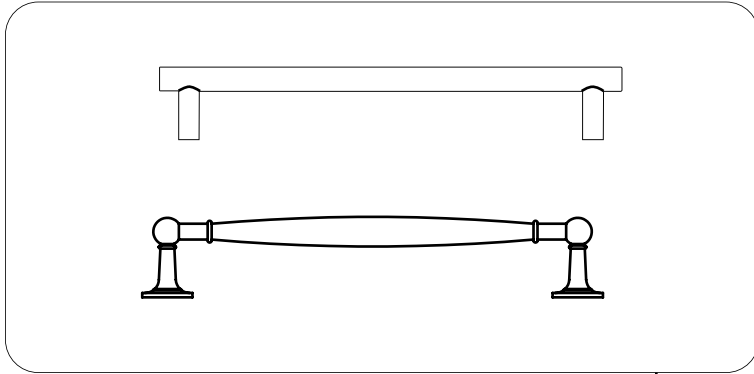

Vanity Unit

Installation Guide

Installation

Tools required for installing:

Parts included:

Parts included:

A
x29

B
x4

4

5

6

7

9

10

Hinge Adjustments:

Optional: Handles