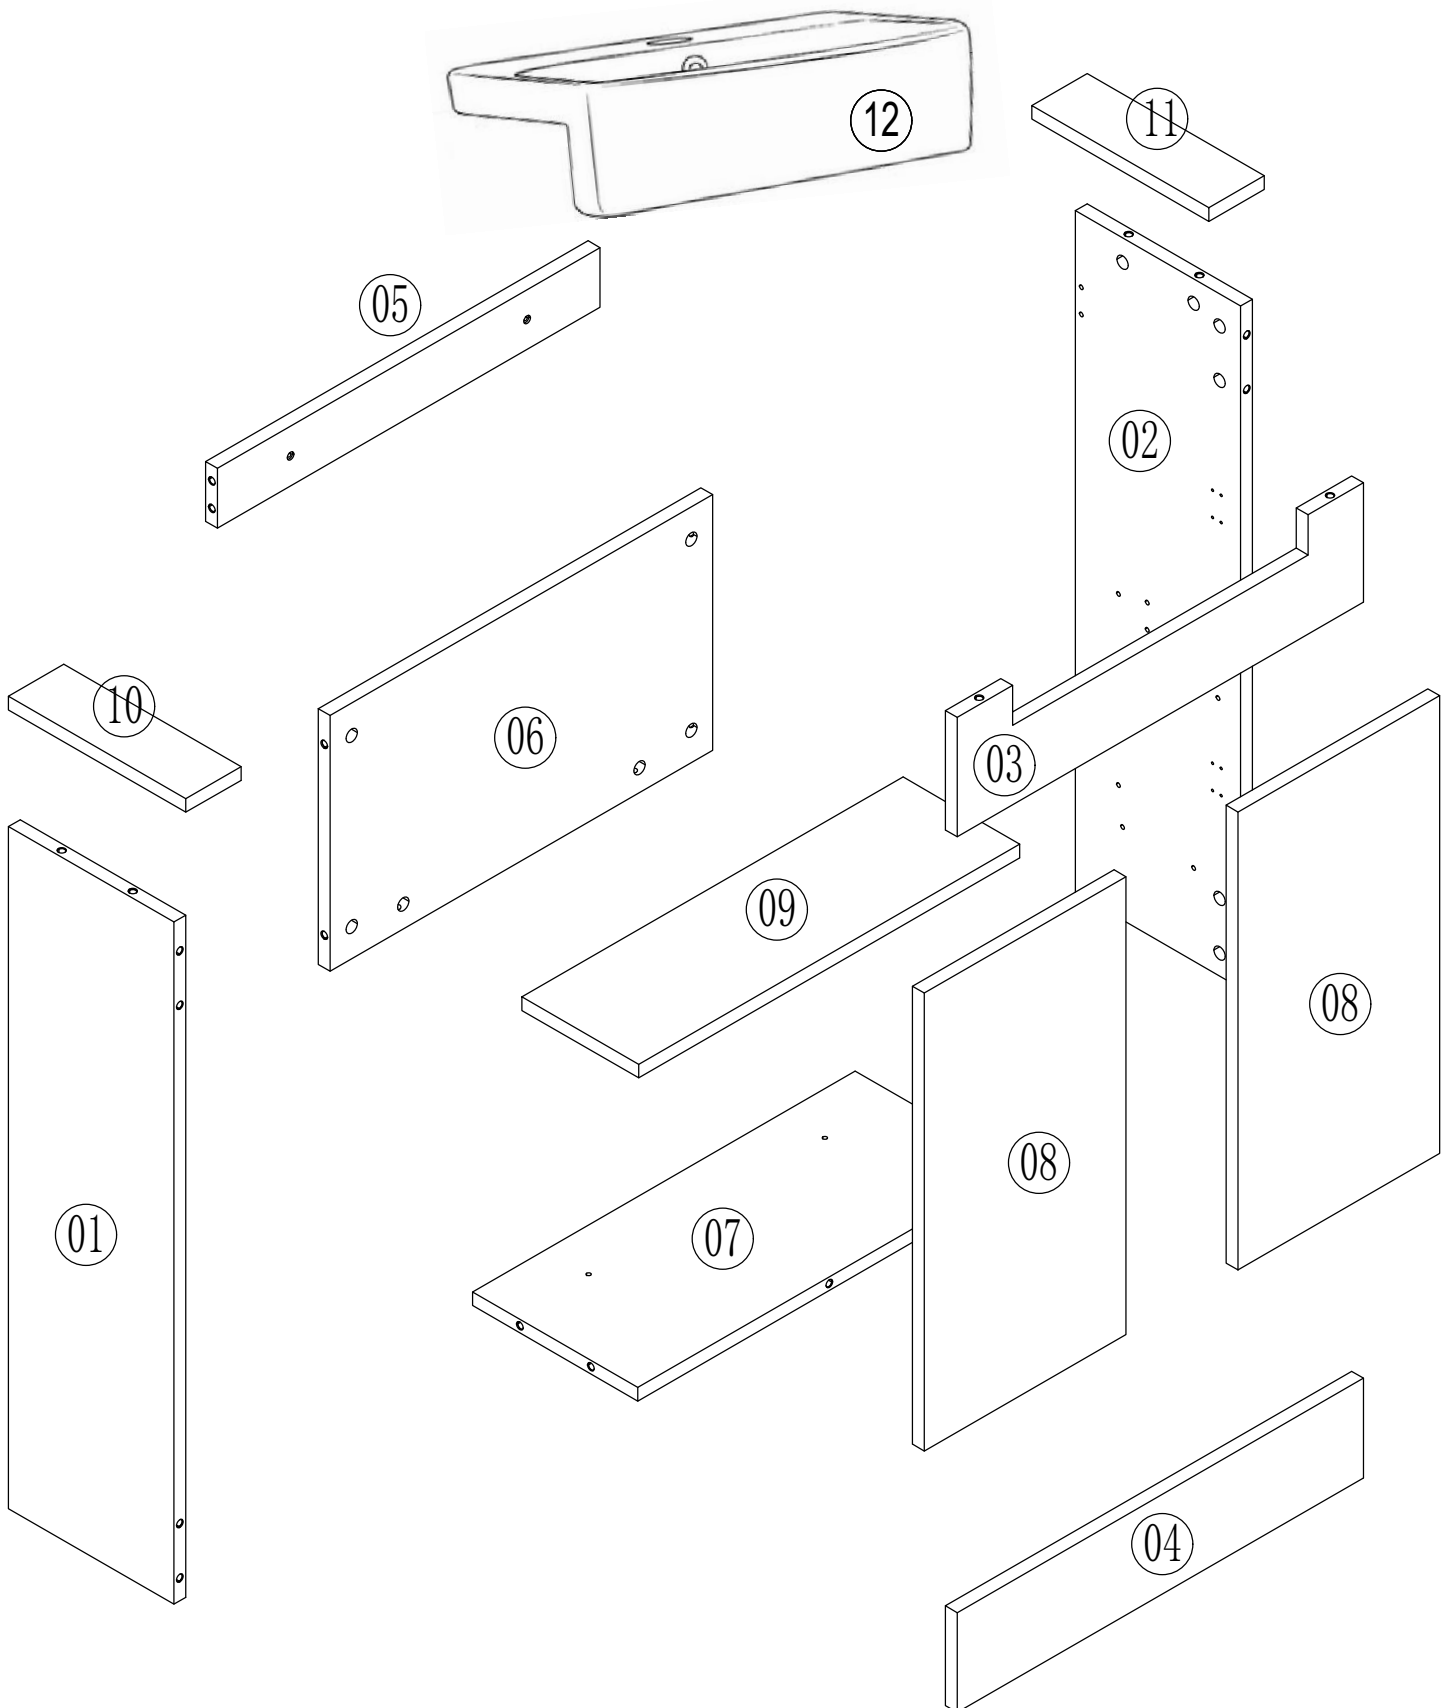

Vanity Unit

Installation Guide

Installation

Tools required for installing:

Parts included:

Parts included:

A
x29

B
x4