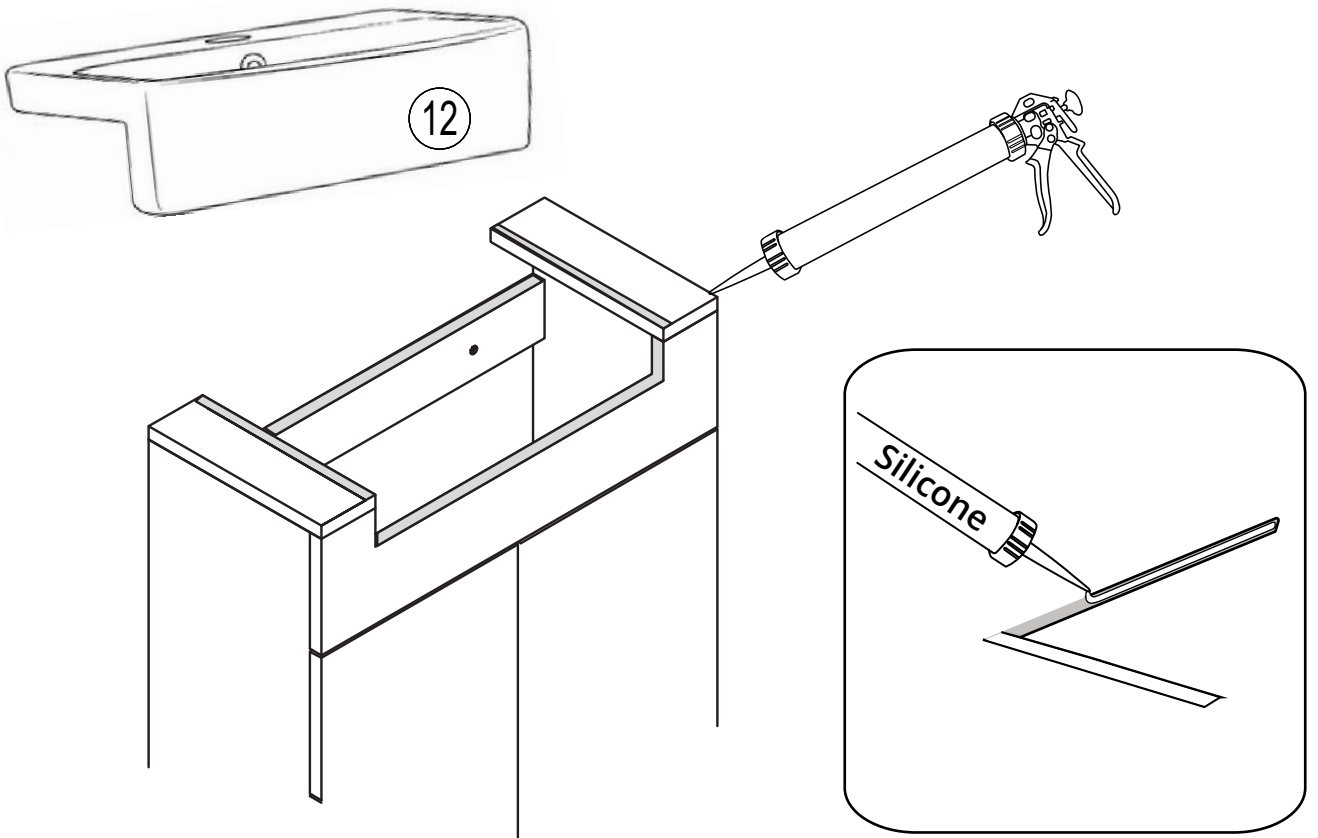

Vanity Unit

Installation Guide

Installation

Tools required for installing:

Parts included:

Parts included:

A
x29

B
x4

4

5

6

7

9

10

Hinge Adjustments:

Optional: Handles