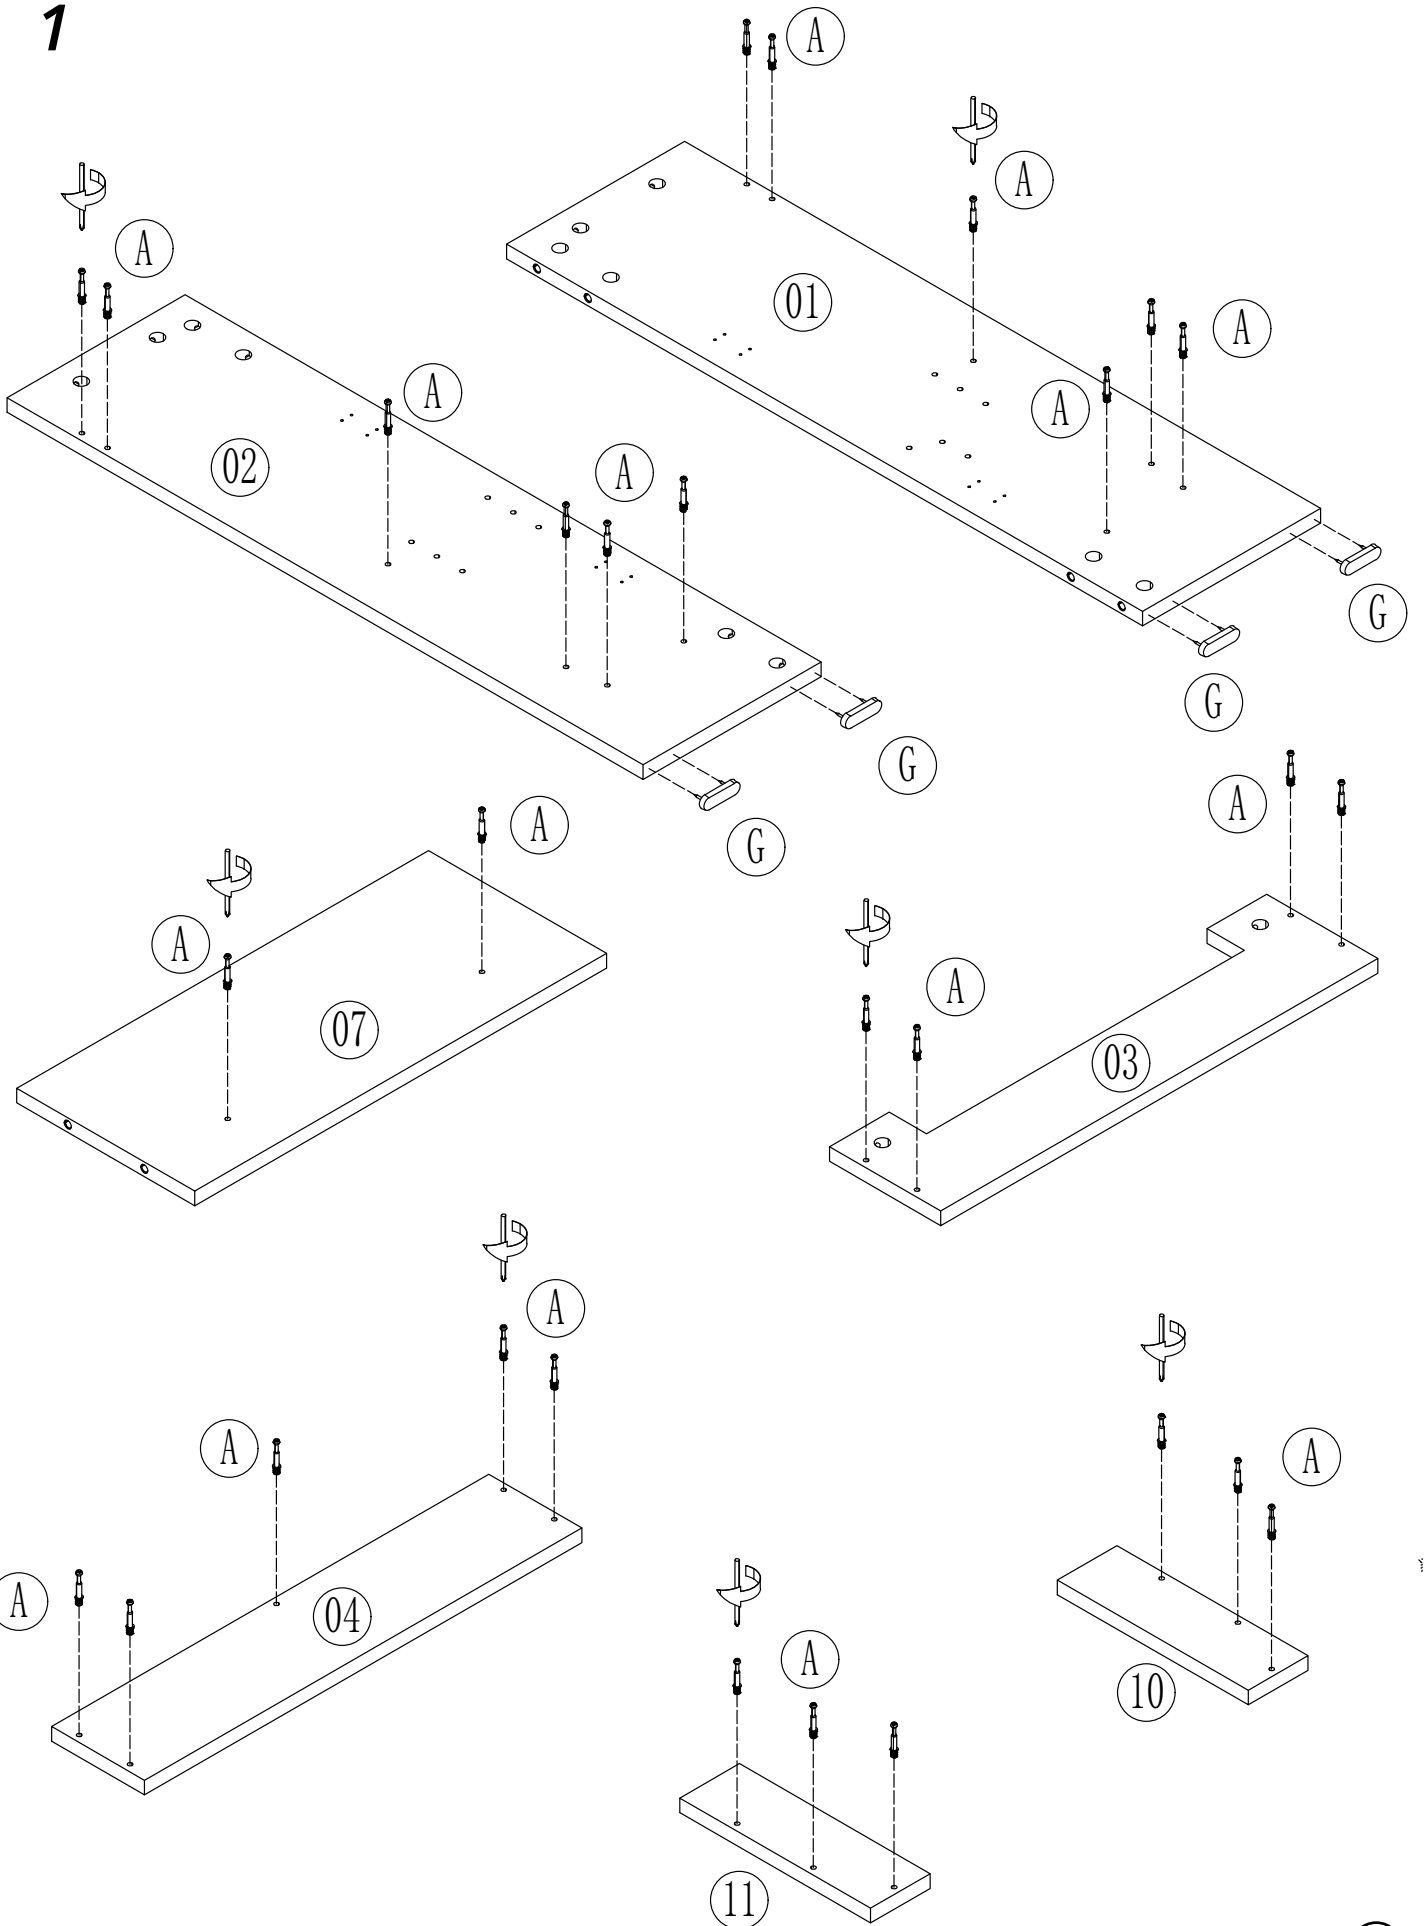

Vanity Unit

Installation Guide

Installation

Tools required for installing:

Parts included:

Parts included:

A
x29

B
x4

C
x24

D
x2

E
x2

F x4

G
x4

1

2

3