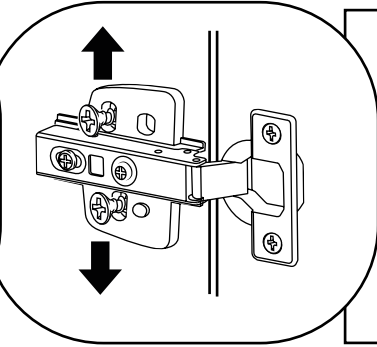

600mm Vanity Unit

Installation Guide

ⓘ Style may vary

Installation

Tools required for installing:

Parts included:

Parts included:

 <p>A x16</p>	 <p>B x16</p>	 <p>C x22</p>
 <p>D x4</p>	 <p>E x16</p>	 <p>F x4</p>
 <p>G x4</p> <p>i Style may vary</p>	 <p>H x2</p>	 <p>I x3</p>

9

10

11

12

13

14

15

16