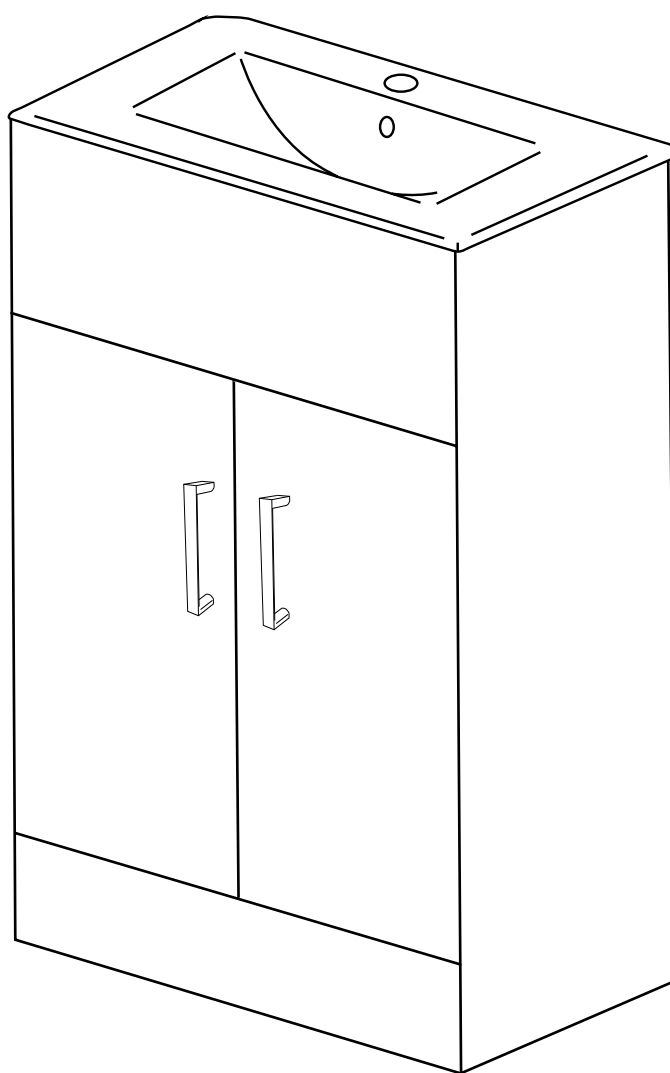

600mm Vanity Unit

Installation Guide

ⓘ Style may vary

Installation

Tools required for installing:

Parts included:

Parts included:

 <p>A x16</p>	 <p>B x16</p>	 <p>C x22</p>
 <p>D x4</p>	 <p>E x16</p>	 <p>F x4</p>
 <p>G x4</p> <p>i Style may vary</p>	 <p>H x2</p>	 <p>I x3</p>