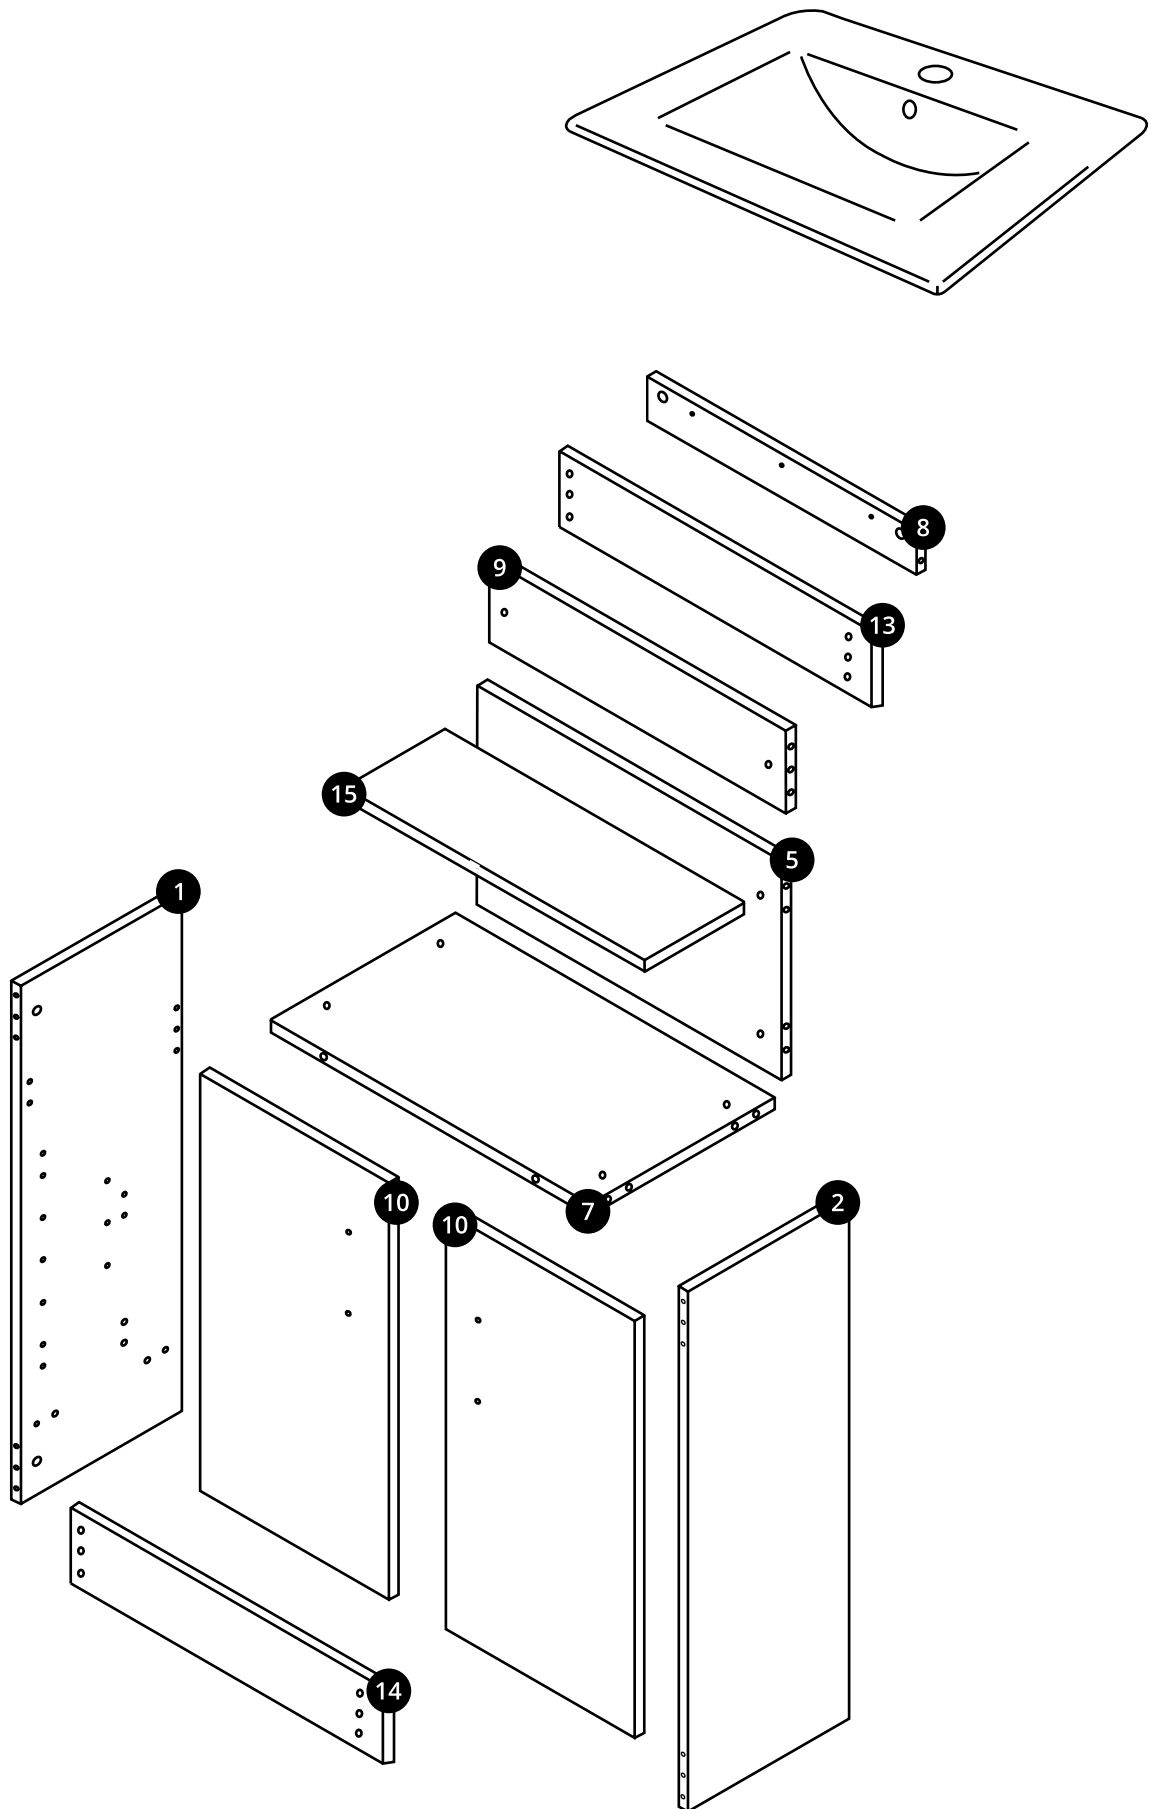

600mm Vanity Unit

Installation Guide

ⓘ Style may vary

Installation

Tools required for installing:

Parts included:

Parts included:

 <p>A x16</p>	 <p>B x16</p>	 <p>C x22</p>
 <p>D x4</p>	 <p>E x16</p>	 <p>F x4</p>
 <p>G x4</p> <p>i Style may vary</p>	 <p>H x2</p>	 <p>I x3</p>