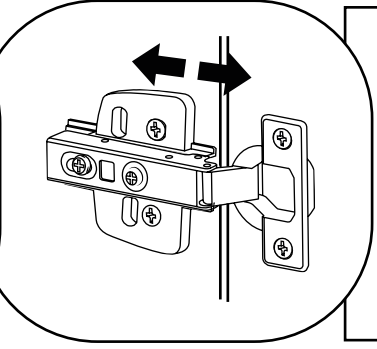

600mm Vanity Unit

Installation Guide

ⓘ Style may vary

Installation

Tools required for installing:

Parts included:

Parts included:

 <p>A x16</p>	 <p>B x16</p>	 <p>C x22</p>
 <p>D x4</p>	 <p>E x16</p>	 <p>F x4</p>
 <p>G x4</p> <p>i Style may vary</p>	 <p>H x2</p>	 <p>I x3</p>

9

10

11

12

13

14

15

16