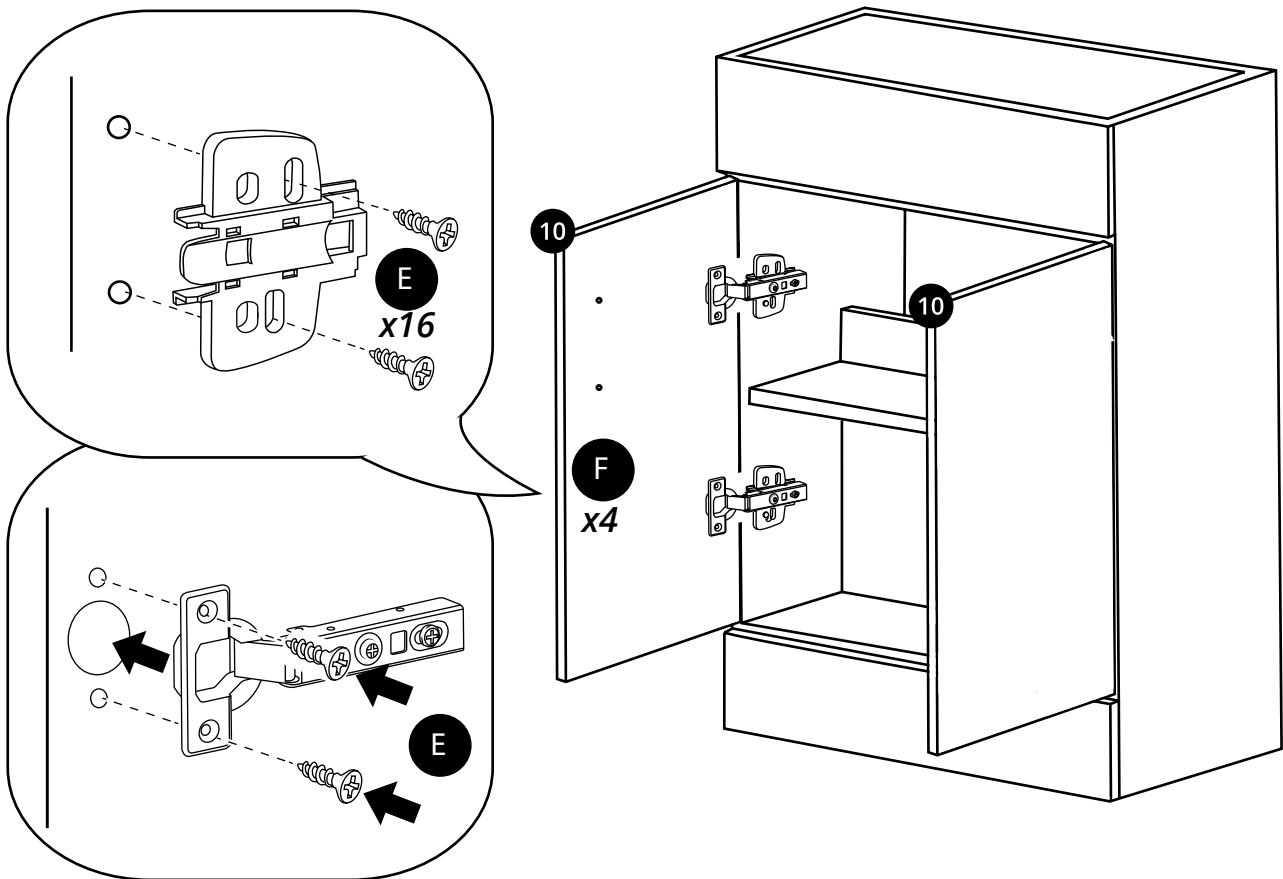

600mm Vanity Unit

Installation Guide

ⓘ Style may vary

Installation

Tools required for installing:

Parts included:

Parts included:

 <p>A x16</p>	 <p>B x16</p>	 <p>C x22</p>
 <p>D x4</p>	 <p>E x16</p>	 <p>F x4</p>
 <p>G x4</p> <p>i Style may vary</p>	 <p>H x2</p>	 <p>I x3</p>

9

10

11

12

13

14

15

16