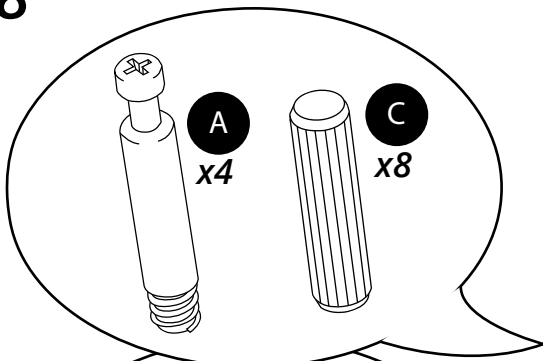

600mm Vanity Unit

Installation Guide

ⓘ Style may vary

Installation

Tools required for installing:

Parts included:

Parts included:

 <p>A x16</p>	 <p>B x16</p>	 <p>C x22</p>
 <p>D x4</p>	 <p>E x16</p>	 <p>F x4</p>
 <p>G x4</p> <p>i Style may vary</p>	 <p>H x2</p>	 <p>I x3</p>

1

2

3

4

5

6

7

8