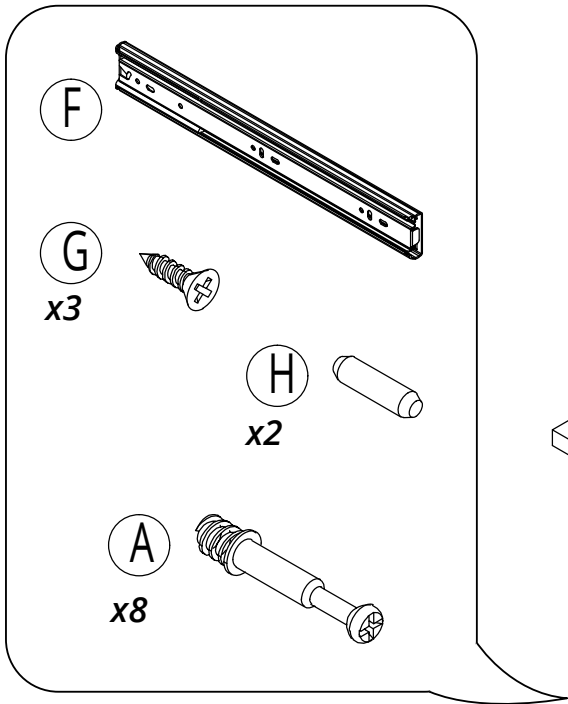

Wall Mounted Vanity Unit

Installation Guide

Installation

Tools required for installing:

Parts included:

1

2

3