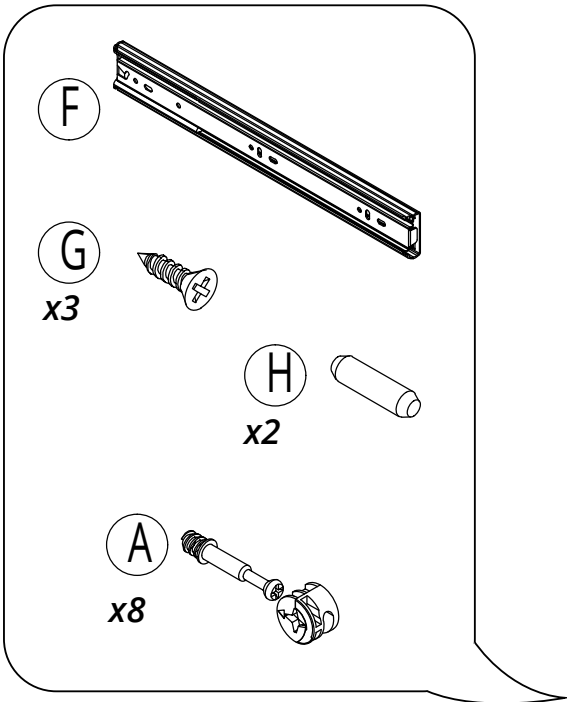

Wall Mounted Vanity Unit

Installation Guide

Installation

Tools required for installing:

Parts included:

1

2

3