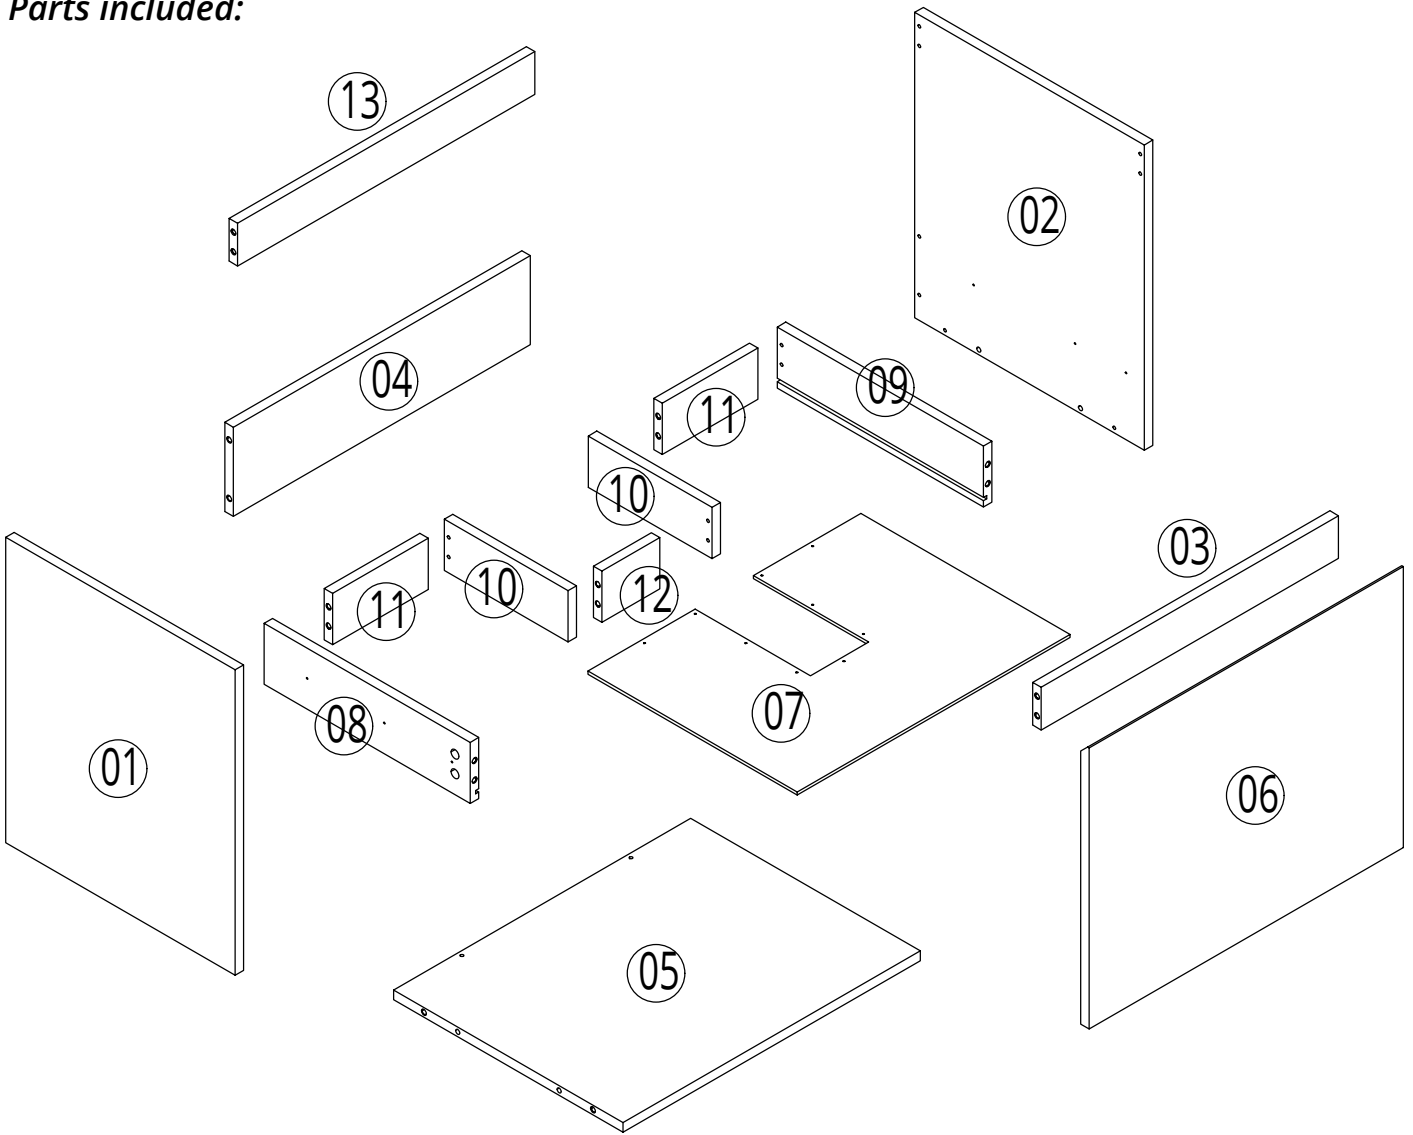

Wall Mounted Vanity Unit

Installation Guide

Installation

Tools required for installing:

Parts included:

1

2

3

8

9

10

11

12

13

14

15