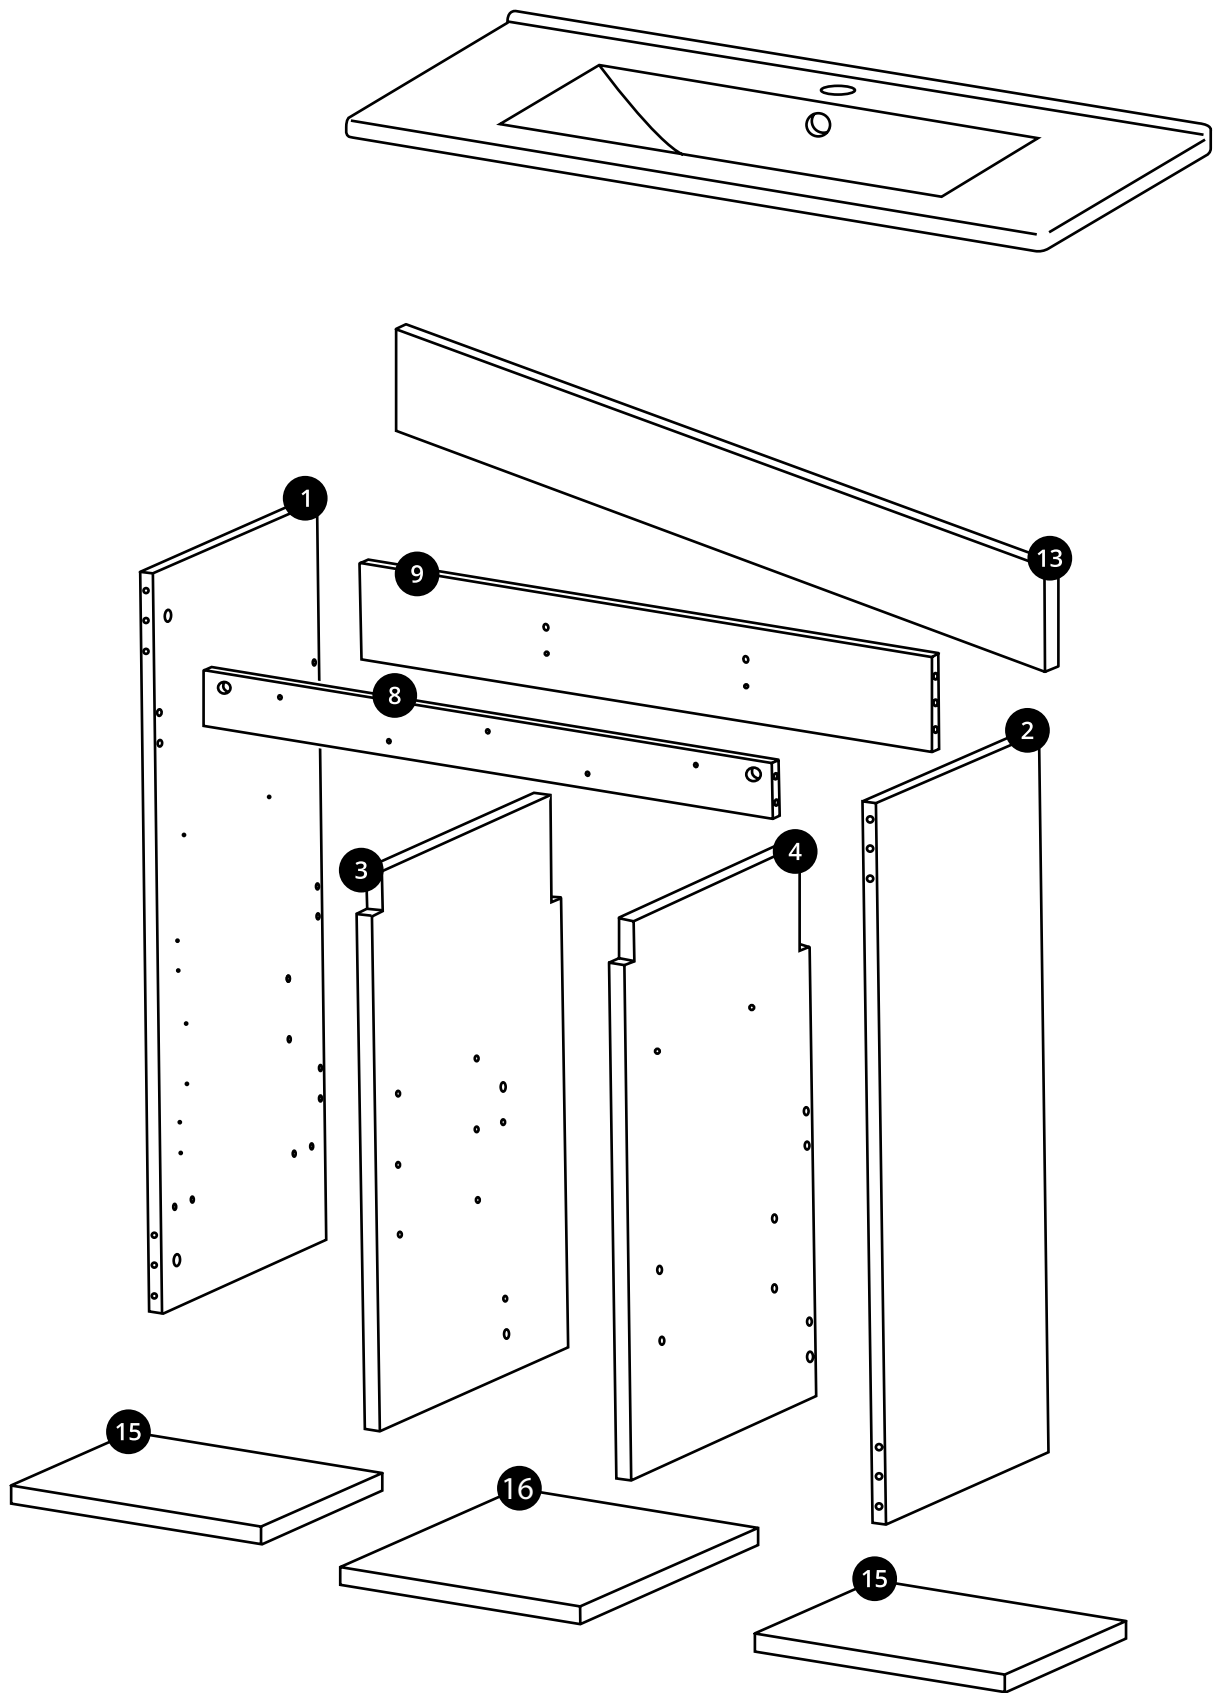

800mm Vanity Unit

Installation Guide

 Style may vary

Installation

Tools required for installing:

Parts included:

Parts included:

A
x24

B
x16

C
x34

D
x12

E
x26

F x4

G
x6

i Style may vary

H
x3