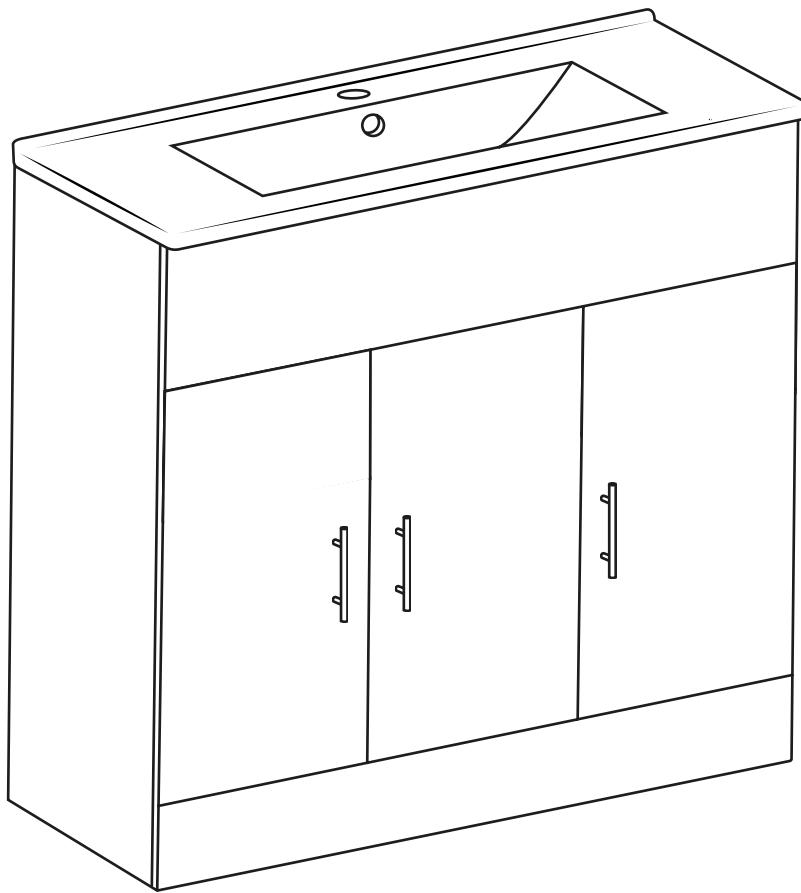

800mm Vanity Unit

Installation Guide

 Style may vary

Installation

Tools required for installing:

Parts included:

Parts included:

A
x24