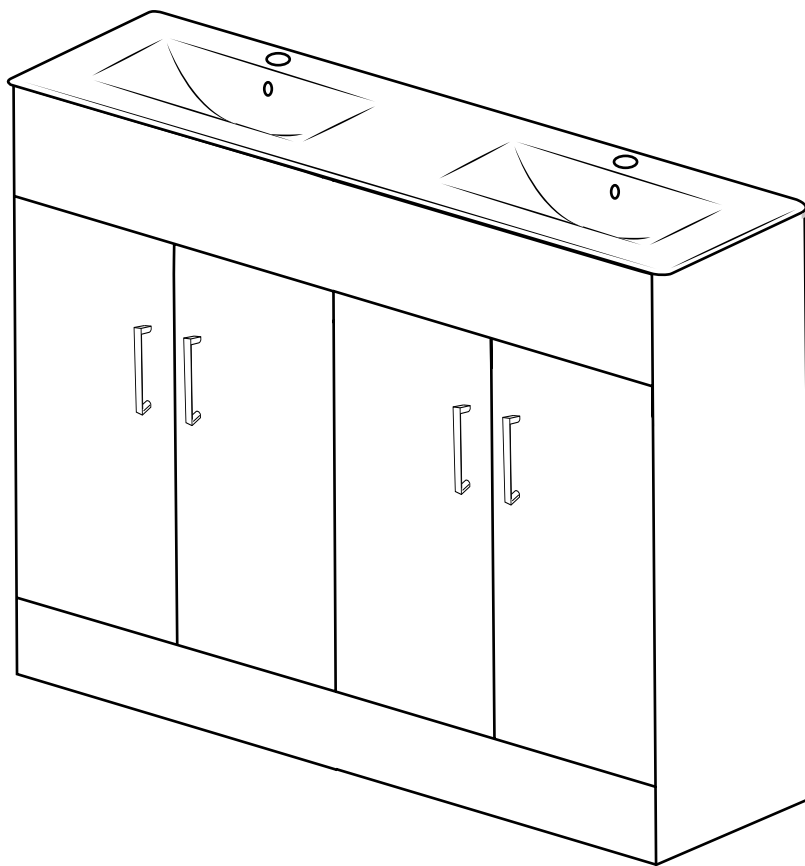

1200mm Vanity Unit

 Style may vary

Installation Instructions

Installation

Tools required for installing:

Parts included:

Parts included:

 <p>A x32</p>	 <p>B x32</p>	 <p>C x44</p>
 <p>D x8</p>	 <p>E x32</p>	 <p>F x8</p>
 <p>G x8</p> <p>i Style may vary</p>	 <p>H x4</p>	 <p>I x6</p>