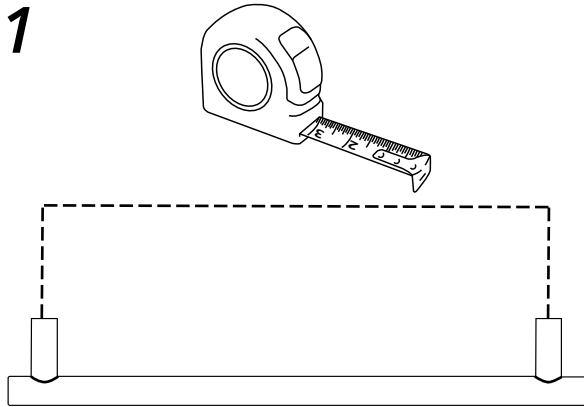

1200mm Vanity Unit

 Style may vary

Installation Instructions

Installation

Tools required for installing:

Parts included:

Parts included:

 <p>A x32</p>	 <p>B x32</p>	 <p>C x44</p>
 <p>D x8</p>	 <p>E x32</p>	 <p>F x8</p>
 <p>G x8</p> <p>i Style may vary</p>	 <p>H x4</p>	 <p>I x6</p>

17

18

19

20

Optional: Handles

1

2

3