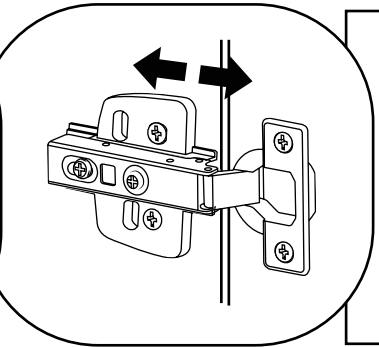

1200mm Vanity Unit

 Style may vary

Installation Instructions

Installation

Tools required for installing:

Parts included:

Parts included:

 <p>A x32</p>	 <p>B x32</p>	 <p>C x44</p>
 <p>D x8</p>	 <p>E x32</p>	 <p>F x8</p>
 <p>G x8</p> <p>i Style may vary</p>	 <p>H x4</p>	 <p>I x6</p>

9

10

11

12

13

14

15

16