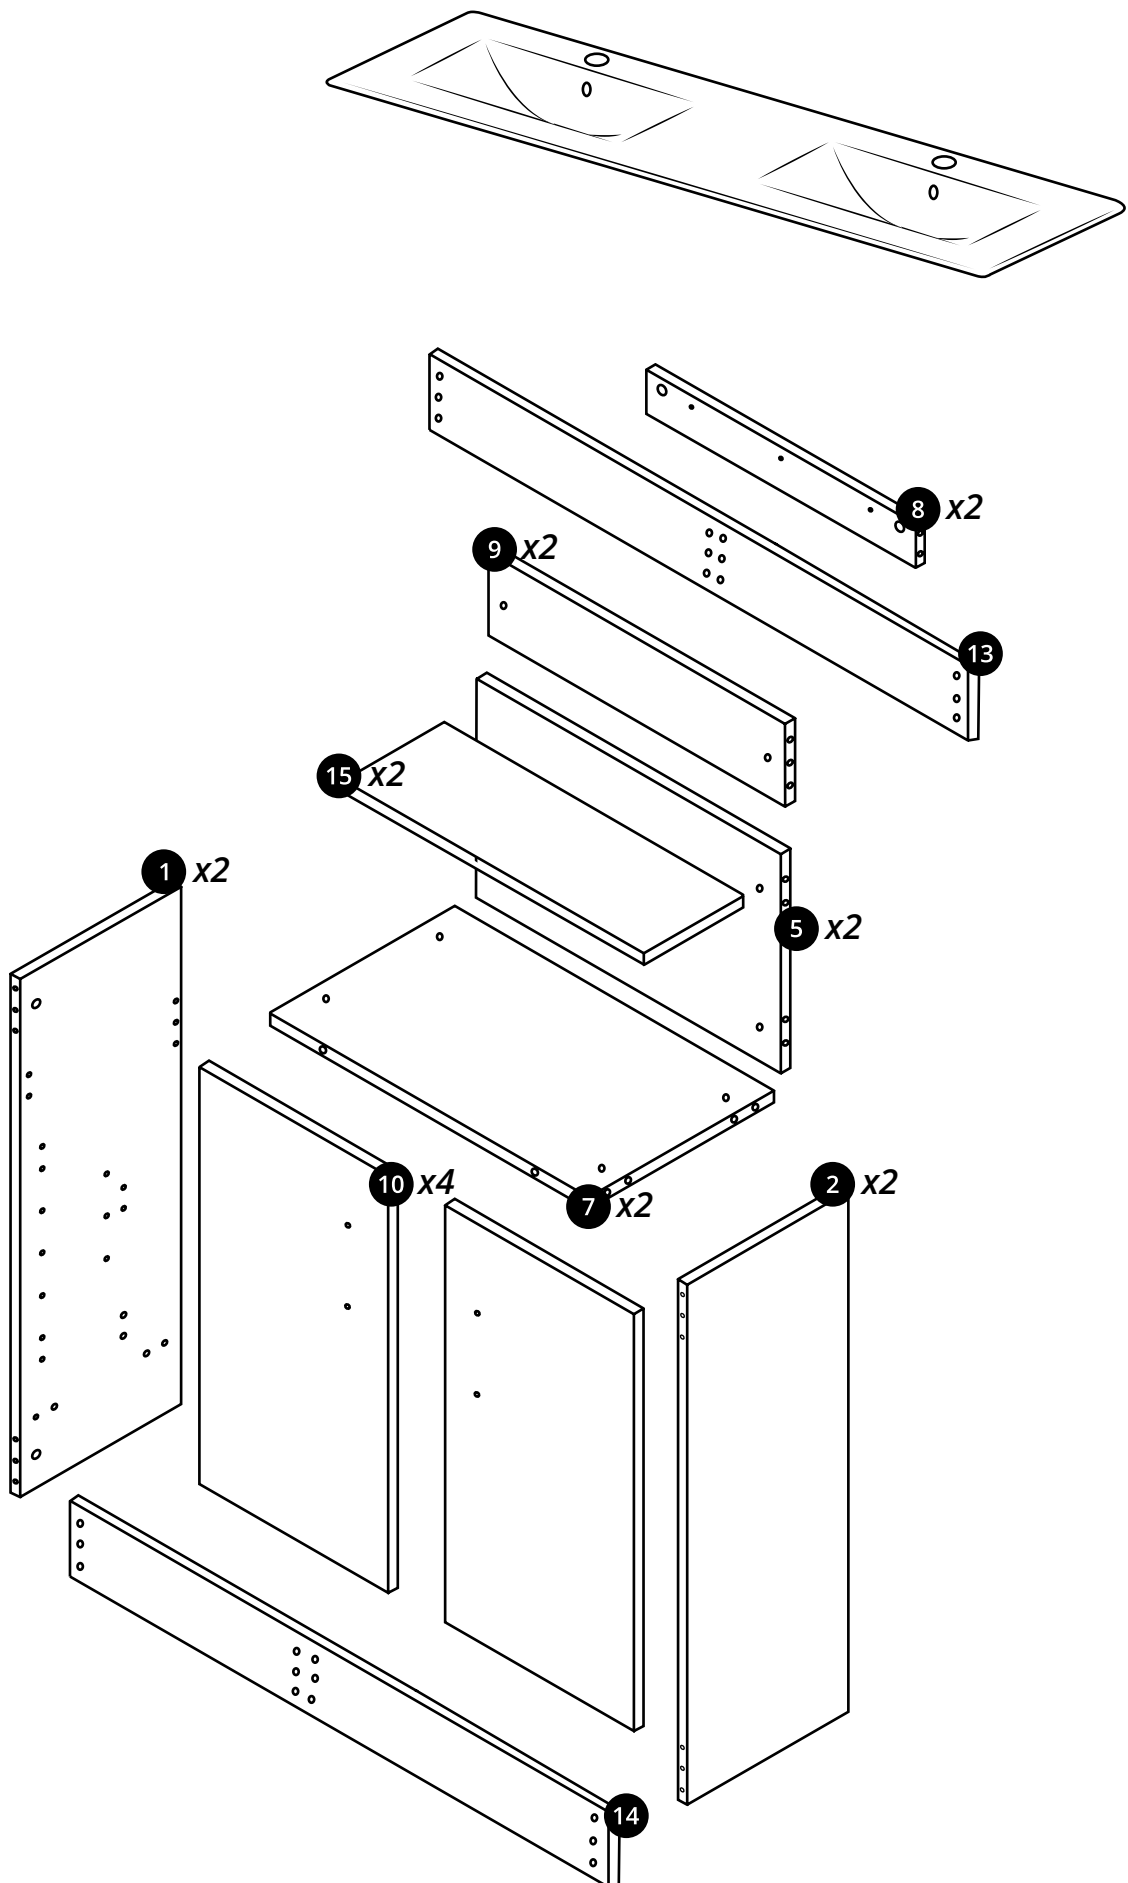

1200mm Vanity Unit

 Style may vary

Installation Instructions

Installation

Tools required for installing:

Parts included:

Parts included:

 <p>A x32</p>	 <p>B x32</p>	 <p>C x44</p>
 <p>D x8</p>	 <p>E x32</p>	 <p>F x8</p>
 <p>G x8</p> <p>i Style may vary</p>	 <p>H x4</p>	 <p>I x6</p>