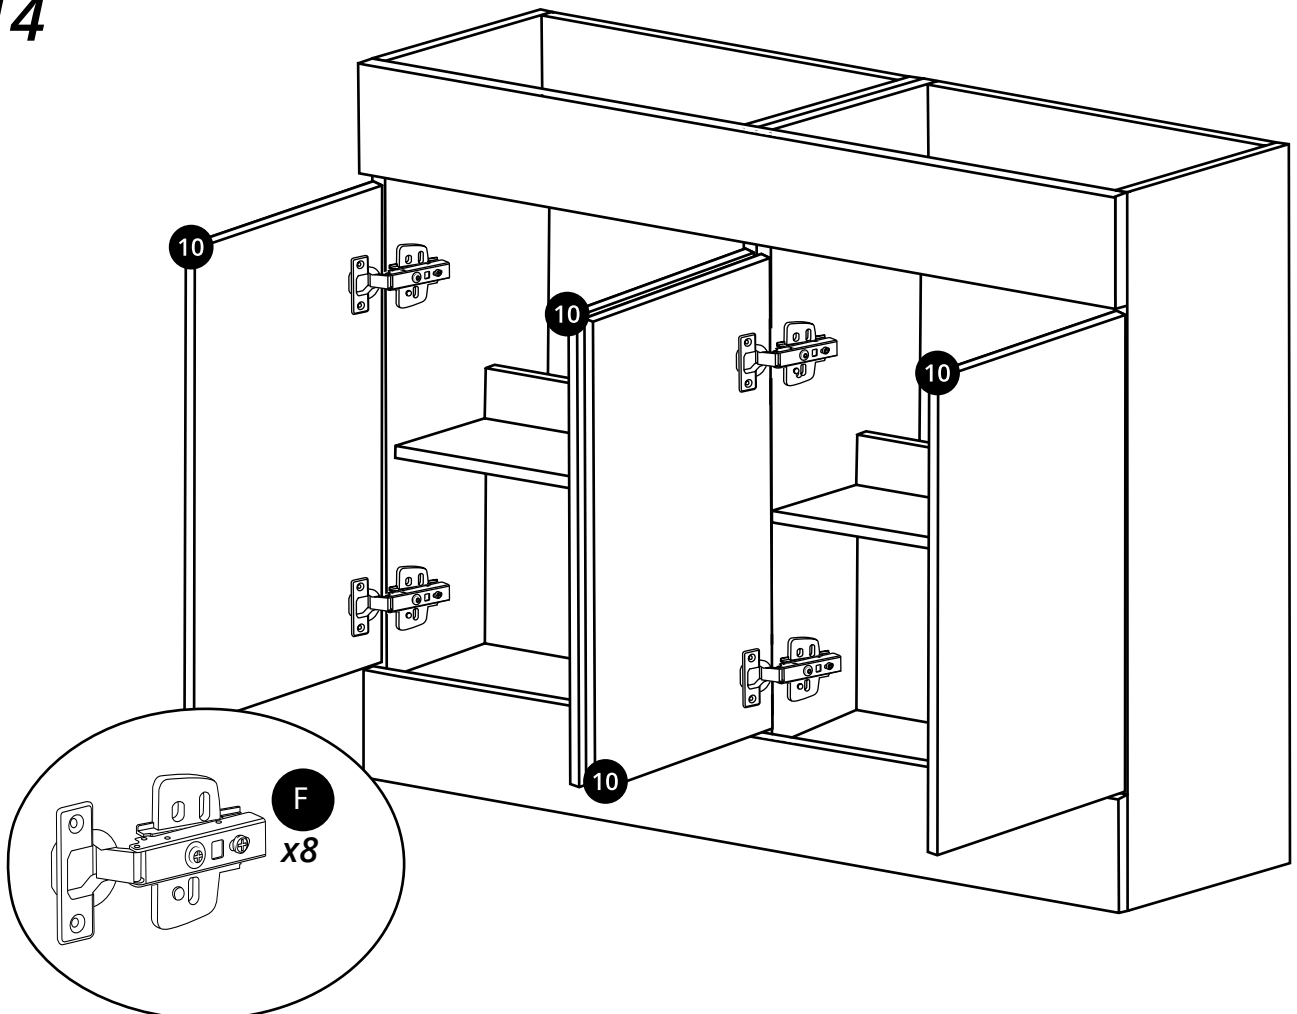

1200mm Vanity Unit

 Style may vary

Installation Instructions

Installation

Tools required for installing:

Parts included:

Parts included:

 <p>A x32</p>	 <p>B x32</p>	 <p>C x44</p>
 <p>D x8</p>	 <p>E x32</p>	 <p>F x8</p>
 <p>G x8</p> <p>i Style may vary</p>	 <p>H x4</p>	 <p>I x6</p>

9

10

11

12

13

14

15

16