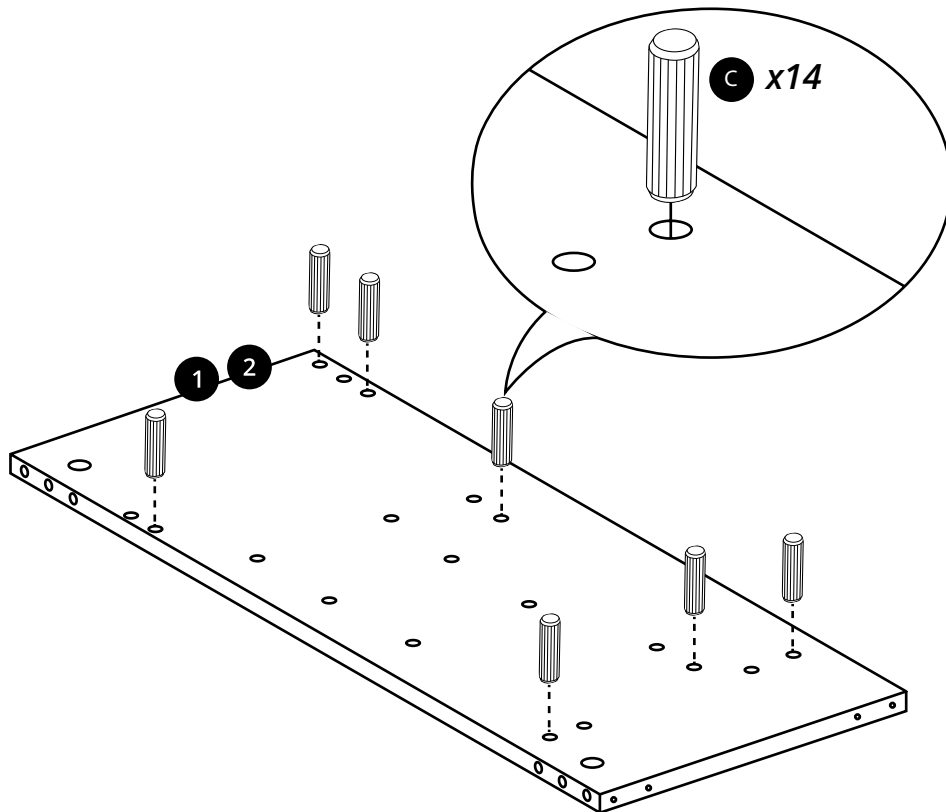

G
x4

H
x2

I
x3

1