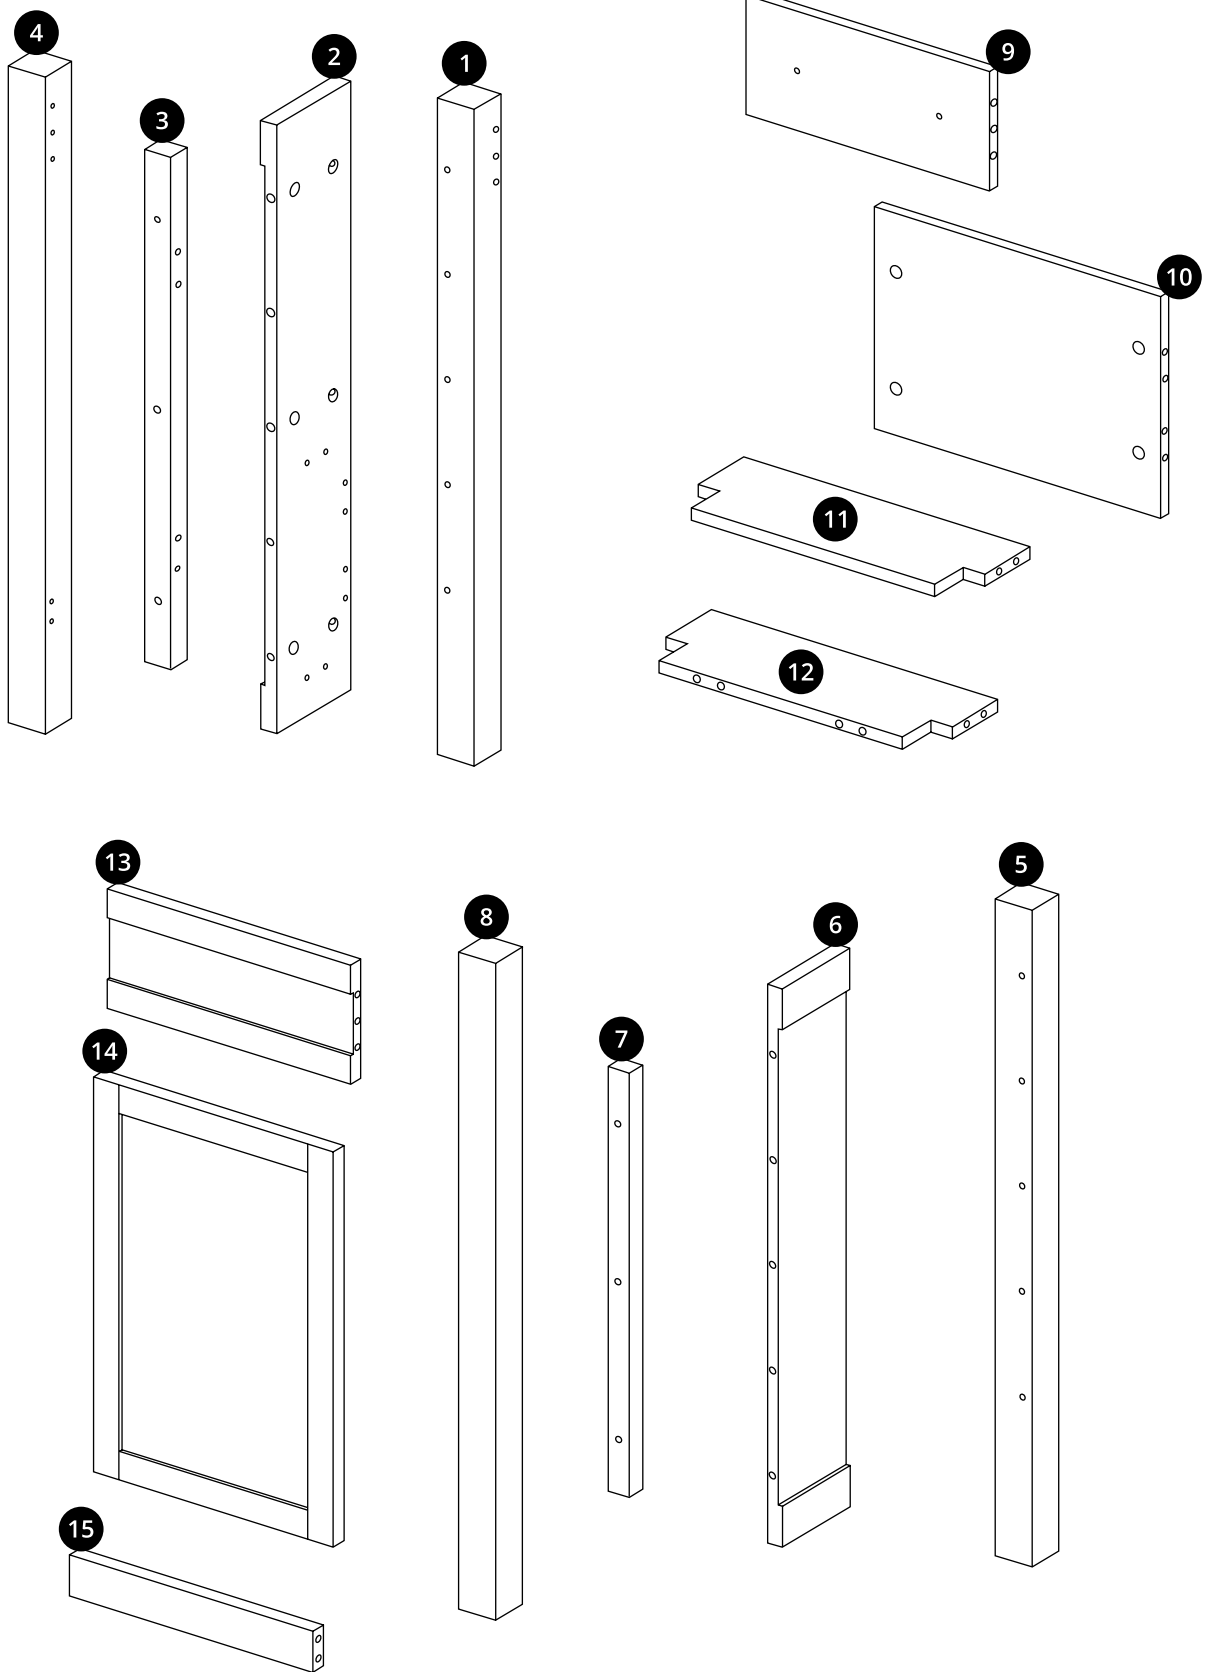

440mm Vanity Unit with Basin

 Style may vary

Installation Guide

Installation

Tools required for installing:

Parts included:

A
x36

A
x36

B
x20

C
x2

D
x8

E
x6
Ø 4 x 35mm

F
Ø 4 x 25mm

G
x4
Ø 4 x 14mm

H

I
x4

Parts included:

1

2

3

4

5

6

7

8

9

10

11

12

13

14

15