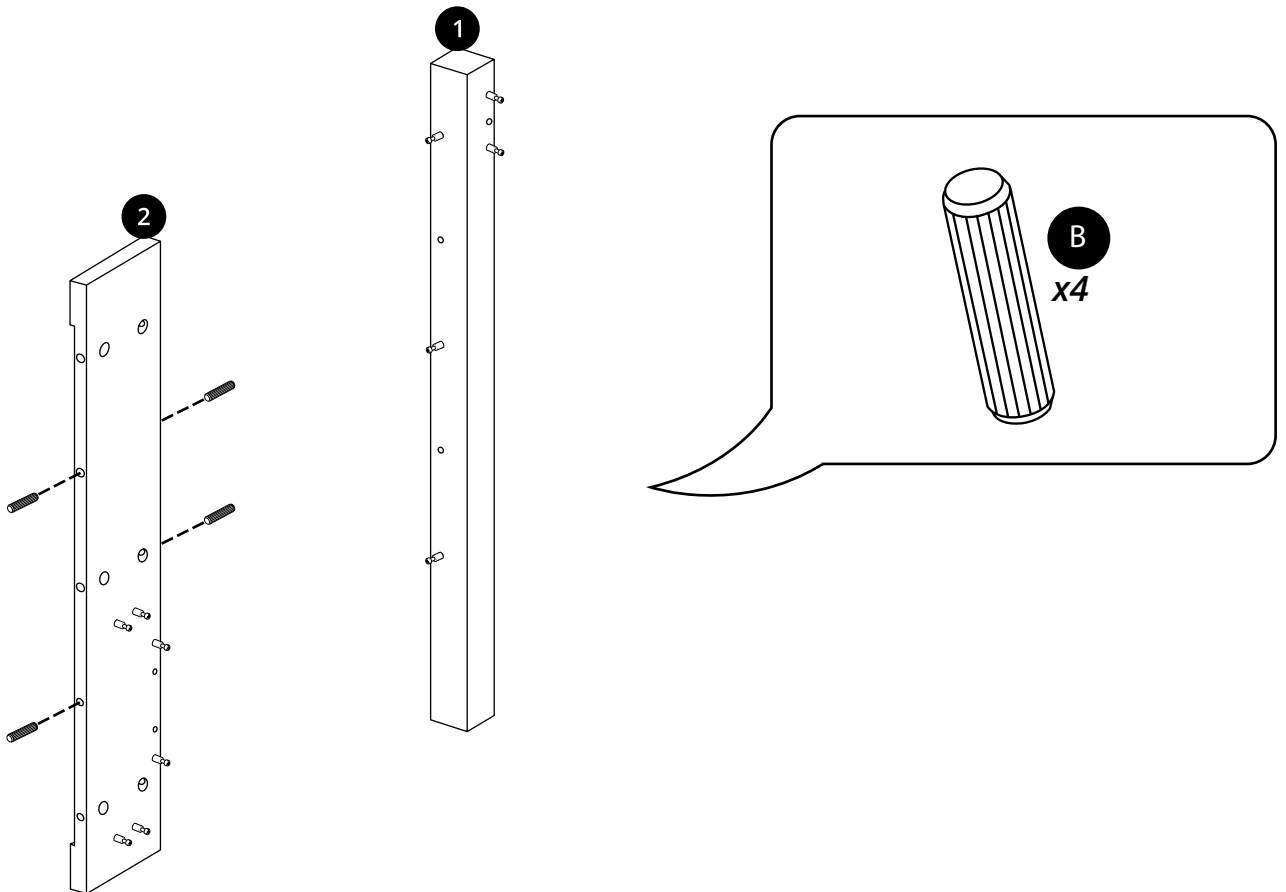

440mm Vanity Unit with Basin

 Style may vary

Installation Guide

Installation

Tools required for installing:

Parts included:

A
x36

A
x36

B
x20

C
x2

D
x8

E
x6
Ø 4 x 35mm

F
Ø 4 x 25mm

G
x4
Ø 4 x 14mm

H

I
x4

Parts included:

1

2

3

4

5

6

7