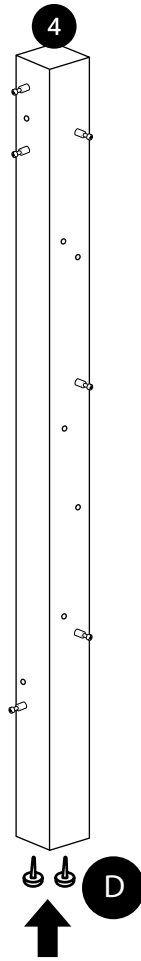

440mm Vanity Unit with Basin

 Style may vary

Installation Guide

Installation

Tools required for installing:

Parts included:

A
x36

A
x36

B
x20

C
x2

D
x8

E
x6
Ø 4 x 35mm

F
Ø 4 x 25mm

G
x4
Ø 4 x 14mm

H

I
x4

Parts included:

1

2

3

4

5

6

7

8

9

10

11

12

13

14

15