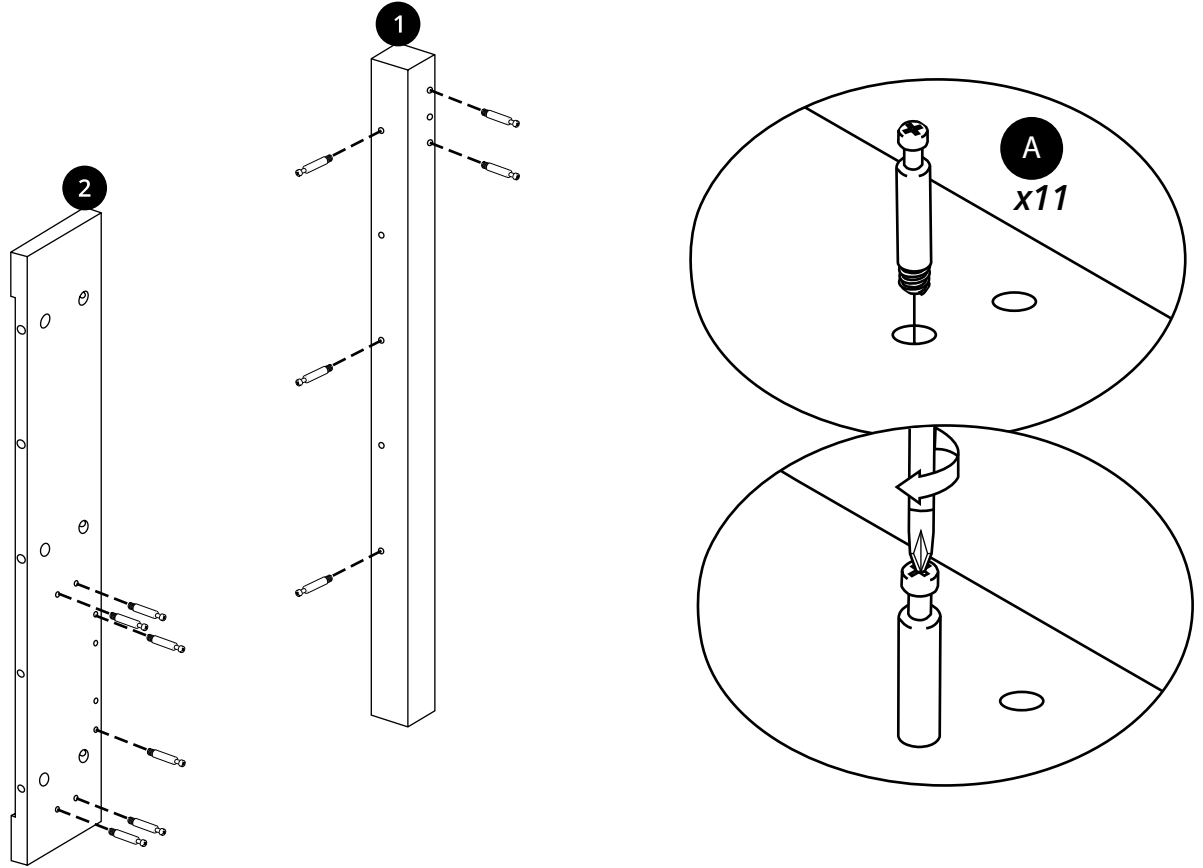

440mm Vanity Unit with Basin

 Style may vary

Installation Guide

Installation

Tools required for installing:

Parts included:

A
x36

A
x36

B
x20

C
x2

D
x8

E
x6
Ø 4 x 35mm

F
Ø 4 x 25mm

G
x4
Ø 4 x 14mm

H

I
x4

Parts included:

1

2

3

4

5

6

7