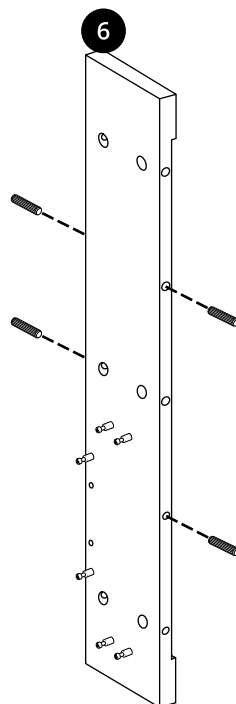

440mm Vanity Unit with Basin

 Style may vary

Installation Guide

Installation

Tools required for installing:

Parts included:

A
x36

A
x36

B
x20

C
x2

D
x8

E
x6
Ø 4 x 35mm

F
Ø 4 x 25mm

G
x4
Ø 4 x 14mm

H

I
x4

Parts included:

1

2

3

4

5

6

7