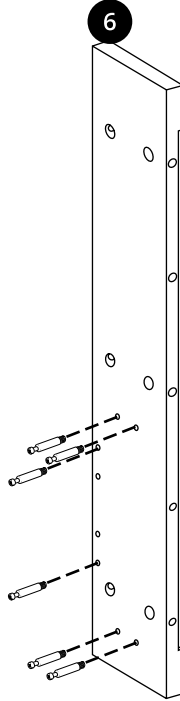

440mm Vanity Unit with Basin

 Style may vary

Installation Guide

Installation

Tools required for installing:

Parts included:

A
x36

A
x36

B
x20

C
x2

D
x8

E
x6
Ø 4 x 35mm

F
Ø 4 x 25mm

G
x4
Ø 4 x 14mm

H

I
x4

Parts included:

1

2

3

4

5

6

7

8

9

10

11

12

13

14

15