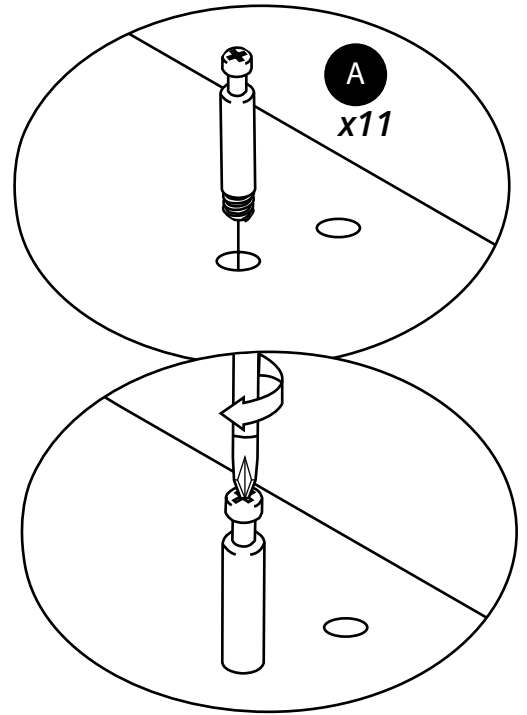

440mm Vanity Unit with Basin

 Style may vary

Installation Guide

Installation

Tools required for installing:

Parts included:

A
x36

A
x36

B
x20

C
x2

D
x8

E
x6
Ø 4 x 35mm

F
Ø 4 x 25mm

G
x4
Ø 4 x 14mm

H

I
x4

Parts included:

1

2

3

4

5

6

7