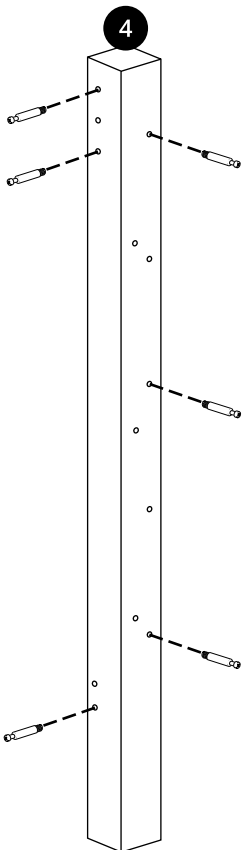

440mm Vanity Unit with Basin

 Style may vary

Installation Guide

Installation

Tools required for installing:

Parts included:

A
x36

A
x36

B
x20

C
x2

D
x8

E
x6
Ø 4 x 35mm

F
Ø 4 x 25mm

G
x4
Ø 4 x 14mm

H

I
x4

Parts included:

1

2

3

4

5

6

7

8

9

10

11

12

13

14

15