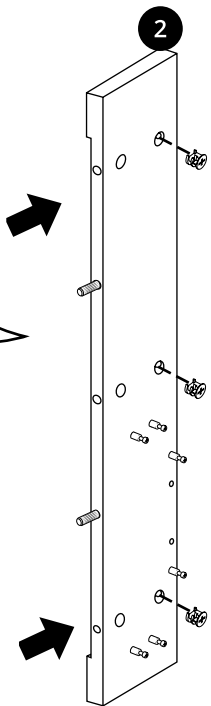

440mm Vanity Unit with Basin

 Style may vary

Installation Guide

Installation

Tools required for installing:

Parts included:

A
x36

A
x36

B
x20

C
x2

D
x8

E
x6
Ø 4 x 35mm

F
Ø 4 x 25mm

G
x4
Ø 4 x 14mm

H

I
x4

Parts included:

1

2

3

4

5

6

7

8

9

10

11

12

13

14

15