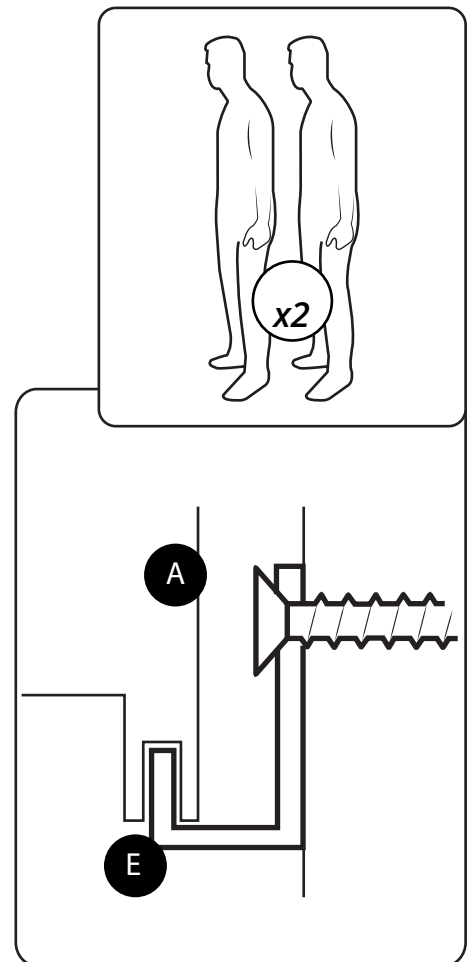

LED Mirrored Cabinet

 Style may vary

Installation Guide

Installation

INSTALLATION

We strongly recommend that all electrical work is carried out by a qualified electrician. It is recommended that this product is installed by two people. Ensure the domestic electrical mains supply to which the mirror being connected is turned off. Connect the domestic mains supply to the terminal box according to the wiring diagram below.

This product is IP44 rated and is suitable for installation in ZONE 2 and Outside Zone

WIRING DIAGRAM

MIRROR

MAINS SUPPLY

Installation

Tools required for installing:

Parts included:

A

1

2

3

4

5

6

7

8