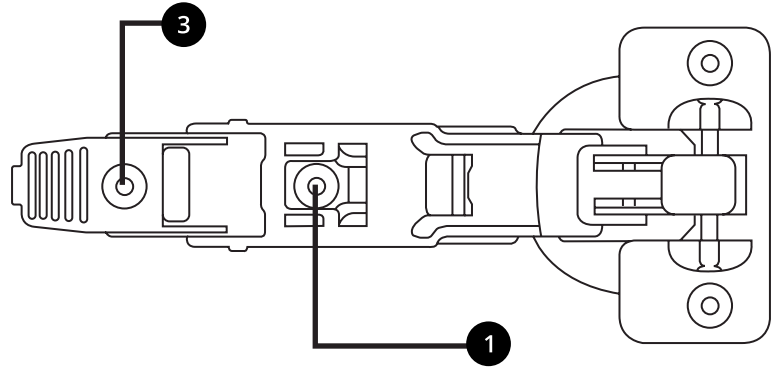

LED Mirrored Cabinet

 Style may vary

Installation Guide

Installation

INSTALLATION

We strongly recommend that all electrical work is carried out by a qualified electrician. It is recommended that this product is installed by two people. Ensure the domestic electrical mains supply to which the mirror being connected is turned off. Connect the domestic mains supply to the terminal box according to the wiring diagram below.

9

10

Hinge adjustments:

If you require any additional information or have any issues with this product please refer to the website.