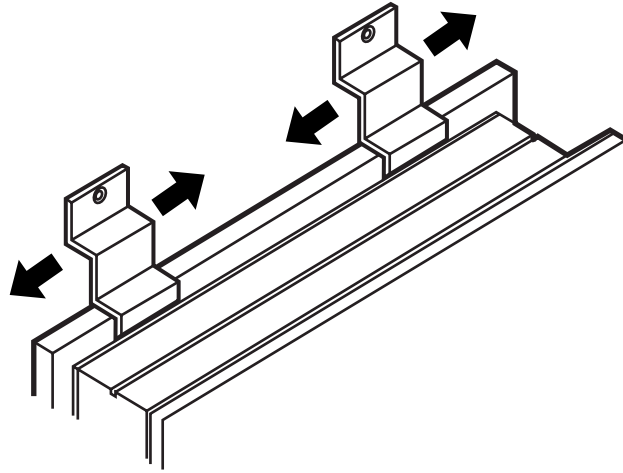

LED Mirrored Cabinet

 Style may vary

Installation Guide

Installation

INSTALLATION

We strongly recommend that all electrical work is carried out by a qualified electrician. It is recommended that this product is installed by two people. Ensure the domestic electrical mains supply to which the mirror being connected is turned off. Connect the domestic mains supply to the terminal box according to the wiring diagram below.

1

2

3

4

5

6

7

8