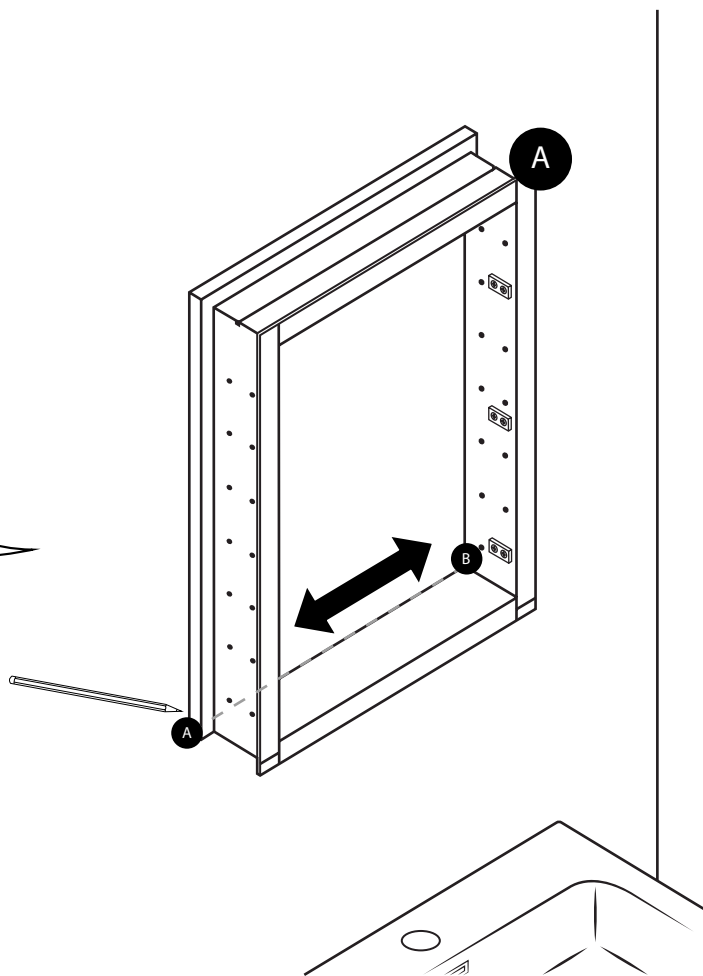

Surface-Mount Installation:

1