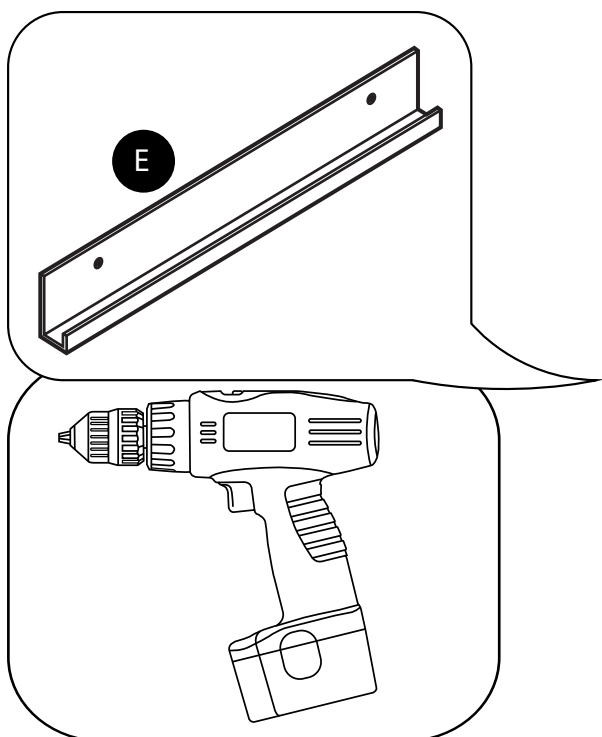

Surface-Mount Installation:

1

2