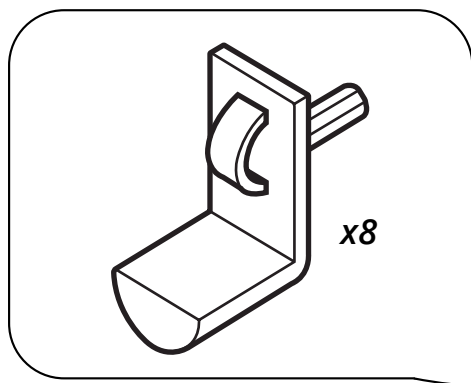

LED Mirrored Cabinet

 Style may vary

Installation Guide

Installation

INSTALLATION

We strongly recommend that all electrical work is carried out by a qualified electrician. It is recommended that this product is installed by two people. Ensure the domestic electrical mains supply to which the mirror being connected is turned off. Connect the domestic mains supply to the terminal box according to the wiring diagram below.

1

2

3

4

5

6

7

8