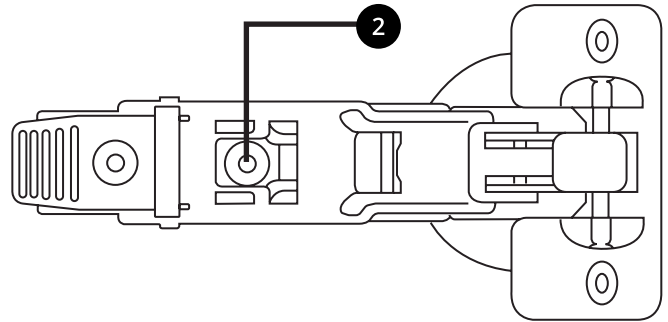

Hinge adjustments:

If you require any additional information or have any issues with this product please refer to the website.