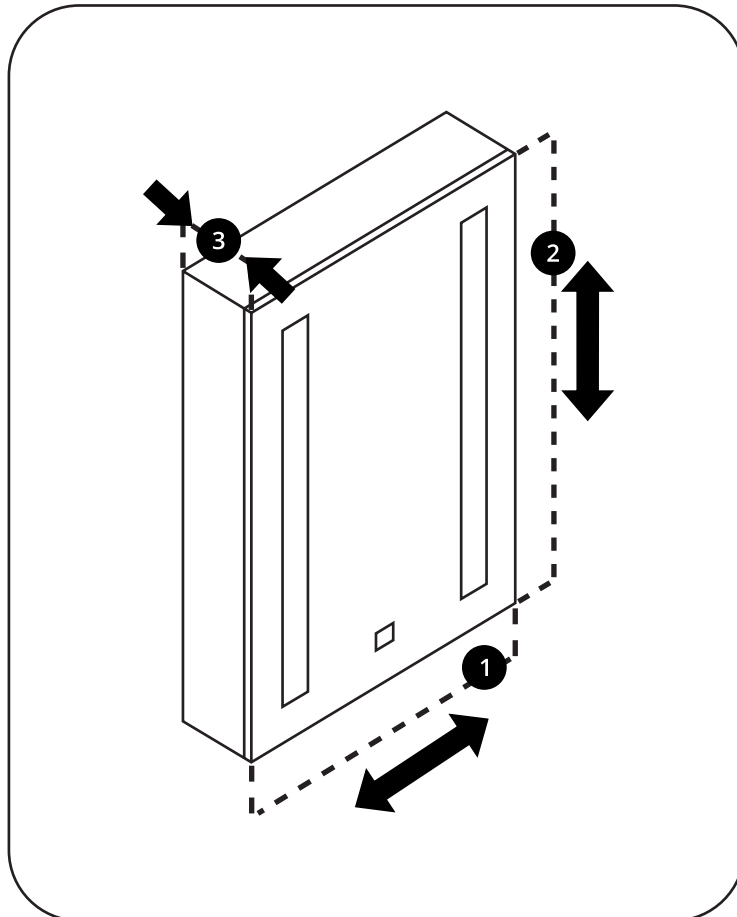

LED Mirrored Cabinet

 Style may vary

Installation Guide

Installation

INSTALLATION

We strongly recommend that all electrical work is carried out by a qualified electrician. It is recommended that this product is installed by two people. Ensure the domestic electrical mains supply to which the mirror being connected is turned off. Connect the domestic mains supply to the terminal box according to the wiring diagram below.

9

10

Hinge adjustments:

If you require any additional information or have any issues with this product please refer to the website.