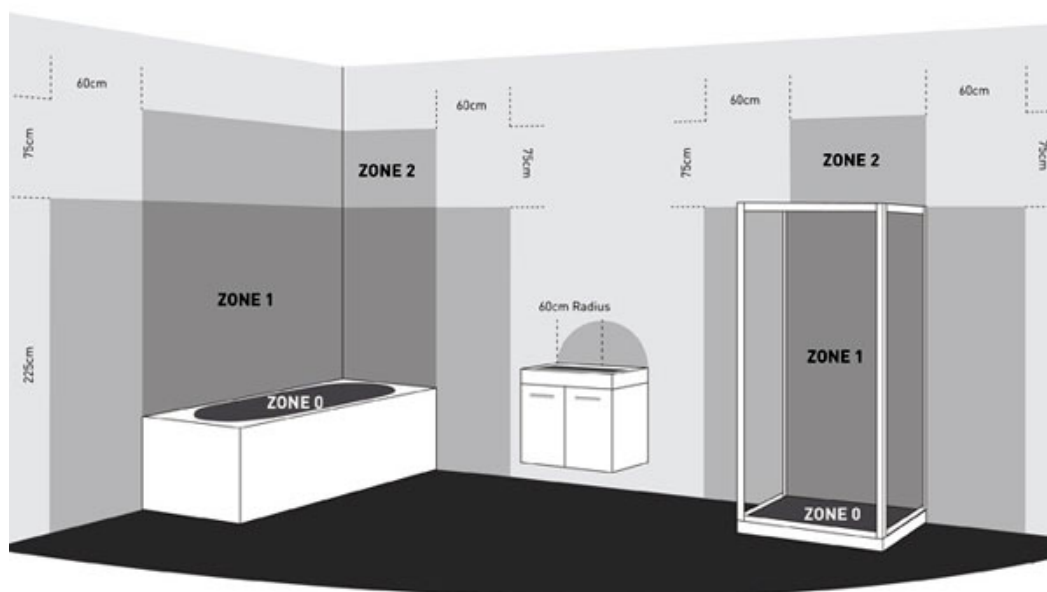

LED Mirrored Cabinet

 Style may vary

Installation Guide

Installation

INSTALLATION

We strongly recommend that all electrical work is carried out by a qualified electrician. It is recommended that this product is installed by two people. Ensure the domestic electrical mains supply to which the mirror being connected is turned off. Connect the domestic mains supply to the terminal box according to the wiring diagram below.

This product is IP44 rated and is suitable for installation in ZONE 2 and Outside Zone

WIRING DIAGRAM

MIRROR

MAINS SUPPLY

Installation

Tools required for installing:

Parts included:

A