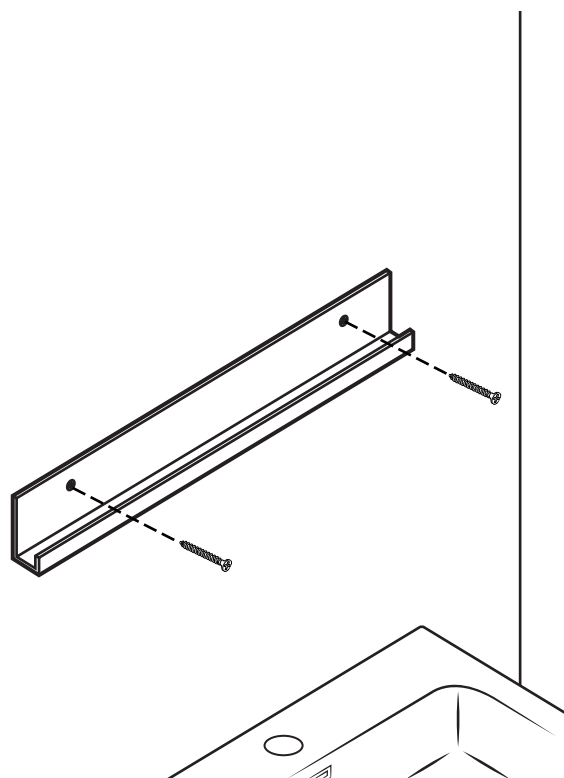

Surface-Mount Installation:

1

2