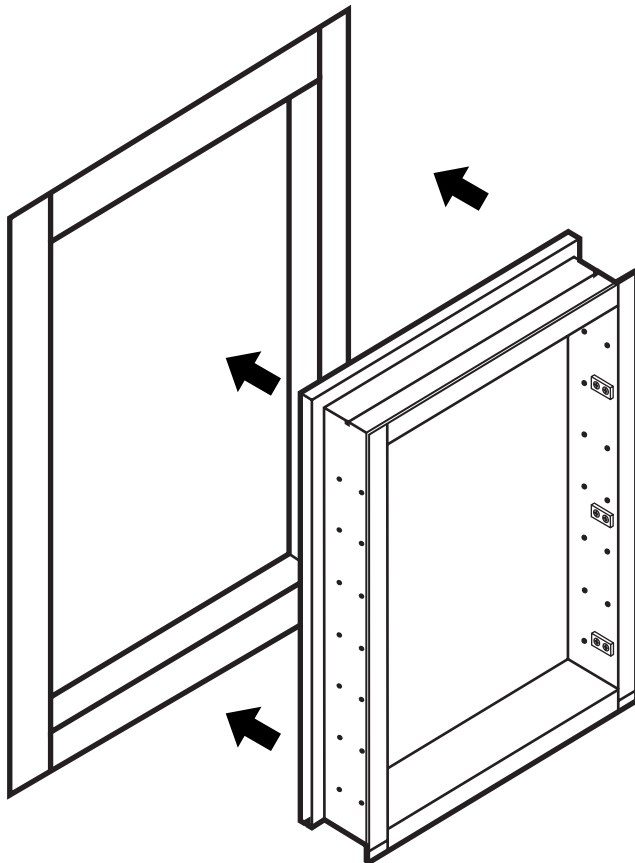

LED Mirrored Cabinet

 Style may vary

Installation Guide

Installation

INSTALLATION

We strongly recommend that all electrical work is carried out by a qualified electrician. It is recommended that this product is installed by two people. Ensure the domestic electrical mains supply to which the mirror being connected is turned off. Connect the domestic mains supply to the terminal box according to the wiring diagram below.

4

5

6

7

8

9

10

11