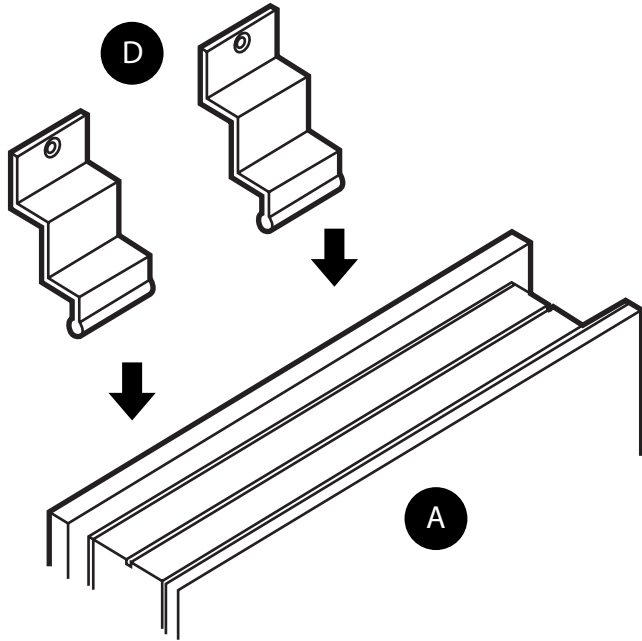

LED Mirrored Cabinet

 Style may vary

Installation Guide

Installation

INSTALLATION

We strongly recommend that all electrical work is carried out by a qualified electrician. It is recommended that this product is installed by two people. Ensure the domestic electrical mains supply to which the mirror being connected is turned off. Connect the domestic mains supply to the terminal box according to the wiring diagram below.

12

Surface-Mount Installation:

1

2

3

4

5

6