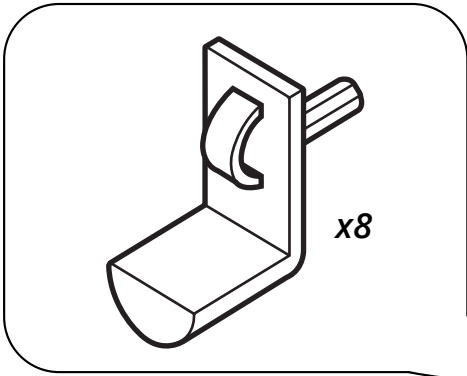

LED Mirrored Cabinet

 Style may vary

Installation Guide

Installation

INSTALLATION

We strongly recommend that all electrical work is carried out by a qualified electrician. It is recommended that this product is installed by two people. Ensure the domestic electrical mains supply to which the mirror being connected is turned off. Connect the domestic mains supply to the terminal box according to the wiring diagram below.

4

5

6

7

8

9

10

11