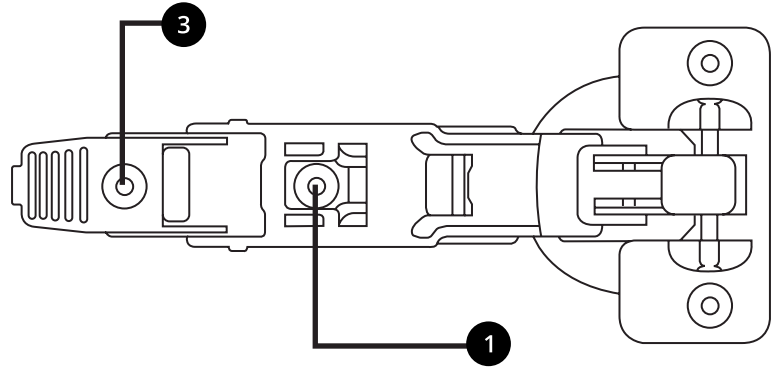

LED Mirrored Cabinet

 Style may vary

Installation Guide

Installation

INSTALLATION

We strongly recommend that all electrical work is carried out by a qualified electrician. It is recommended that this product is installed by two people. Ensure the domestic electrical mains supply to which the mirror being connected is turned off. Connect the domestic mains supply to the terminal box according to the wiring diagram below.

7

8

9

10

Hinge adjustments:

If you require any additional information or have any issues with this product please refer to the website.