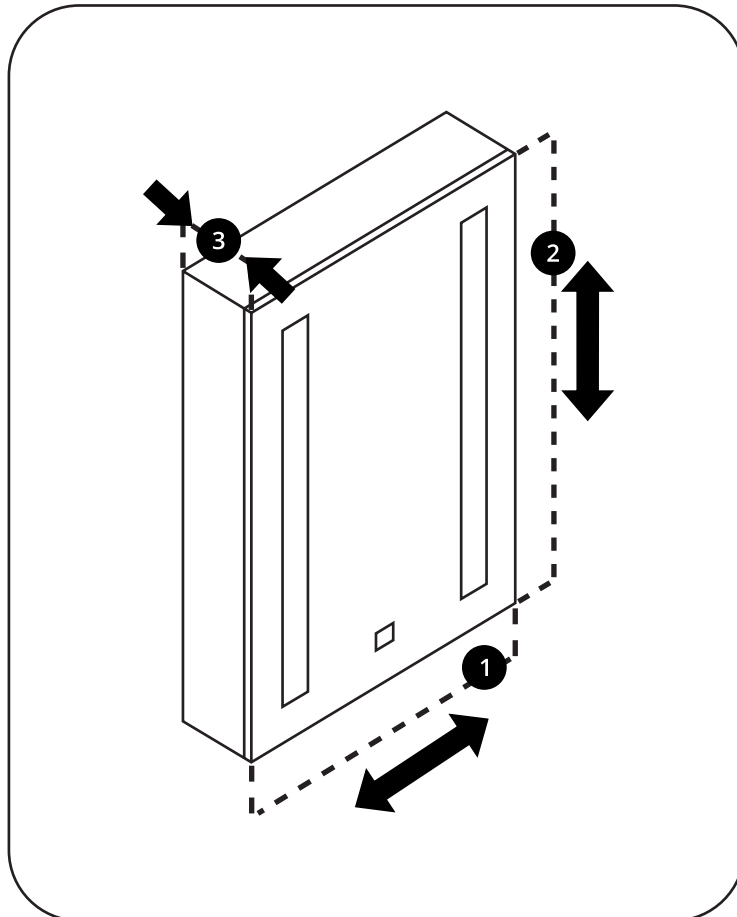

Hinge adjustments:

If you require any additional information or have any issues with this product please refer to the website.