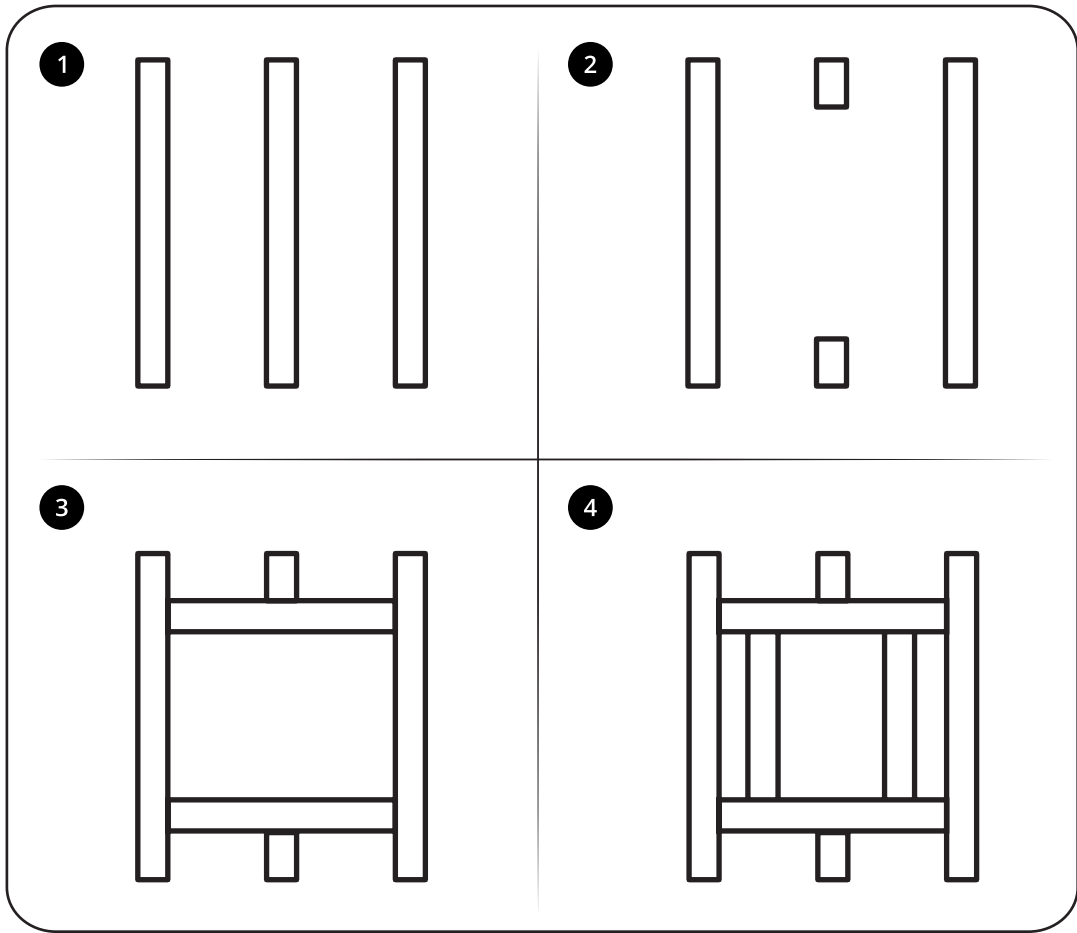

LED Mirrored Cabinet

 Style may vary

Installation Guide

Installation

INSTALLATION

We strongly recommend that all electrical work is carried out by a qualified electrician. It is recommended that this product is installed by two people. Ensure the domestic electrical mains supply to which the mirror being connected is turned off. Connect the domestic mains supply to the terminal box according to the wiring diagram below.

4

5

6

7

8

9

10

11