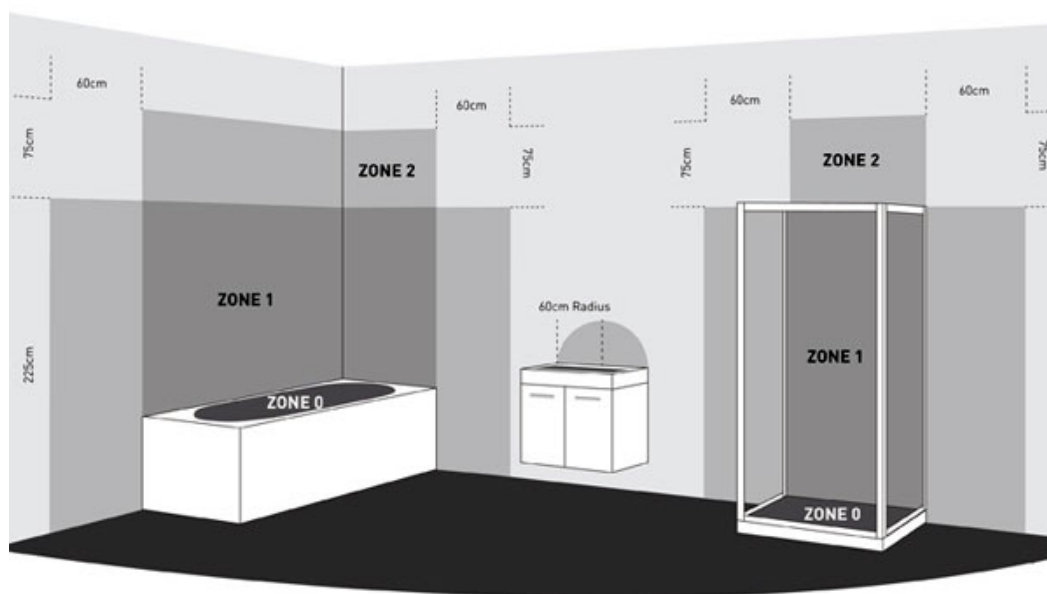

LED Mirrored Cabinet

 Style may vary

Installation Guide

Installation

INSTALLATION

We strongly recommend that all electrical work is carried out by a qualified electrician. It is recommended that this product is installed by two people. Ensure the domestic electrical mains supply to which the mirror being connected is turned off. Connect the domestic mains supply to the terminal box according to the wiring diagram below.

ELECTRICAL INFORMATION

All installations must comply with guidelines which are based on a zonal concept and must be followed to ensure the safe installation of electrical appliances in the bathroom.

These regulations apply to domestic installations only. Installations must be made in accordance with the current IEE wiring regulations and relevant building regulations.

This product is IP44 rated and is suitable for installation in ZONE 2 and Outside Zone

WIRING DIAGRAM

MIRROR

MAINS SUPPLY

Installation

Tools required for installing:

Parts included:

A