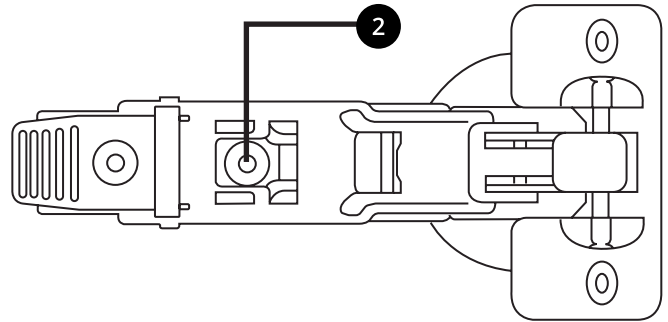

LED Mirrored Cabinet

 Style may vary

Installation Guide

Installation

INSTALLATION

We strongly recommend that all electrical work is carried out by a qualified electrician. It is recommended that this product is installed by two people. Ensure the domestic electrical mains supply to which the mirror being connected is turned off. Connect the domestic mains supply to the terminal box according to the wiring diagram below.

7

8

9

10

Hinge adjustments:

If you require any additional information or have any issues with this product please refer to the website.