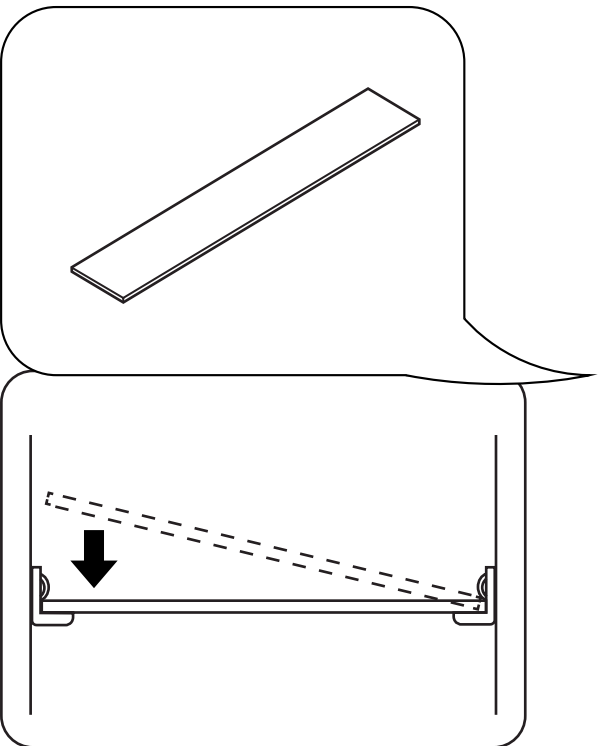

LED Mirrored Cabinet

 Style may vary

Installation Guide

Installation

INSTALLATION

We strongly recommend that all electrical work is carried out by a qualified electrician. It is recommended that this product is installed by two people. Ensure the domestic electrical mains supply to which the mirror being connected is turned off. Connect the domestic mains supply to the terminal box according to the wiring diagram below.

7

8

9

10

Hinge adjustments:

If you require any additional information or have any issues with this product please refer to the website.