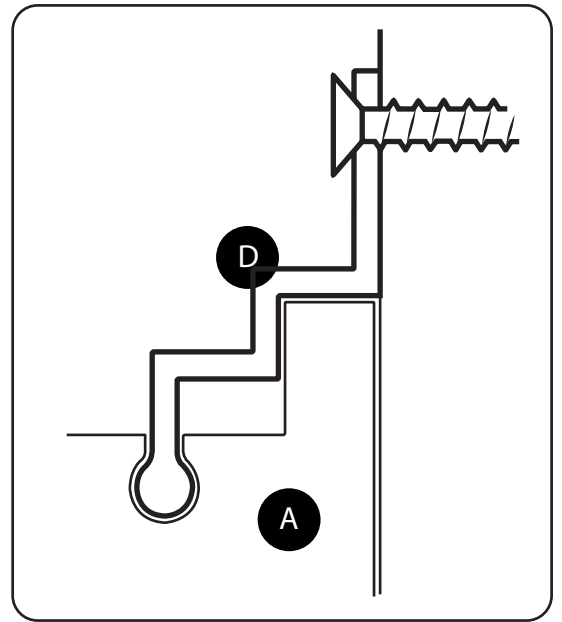

LED Mirrored Cabinet

 Style may vary

Installation Guide

Installation

INSTALLATION

We strongly recommend that all electrical work is carried out by a qualified electrician. It is recommended that this product is installed by two people. Ensure the domestic electrical mains supply to which the mirror being connected is turned off. Connect the domestic mains supply to the terminal box according to the wiring diagram below.

This product is IP44 rated and is suitable for installation in ZONE 2 and Outside Zone

WIRING DIAGRAM

MIRROR

MAINS SUPPLY

Installation

Tools required for installing:

Parts included:

A

12

Surface-Mount Installation:

1

2

3

4

5

6