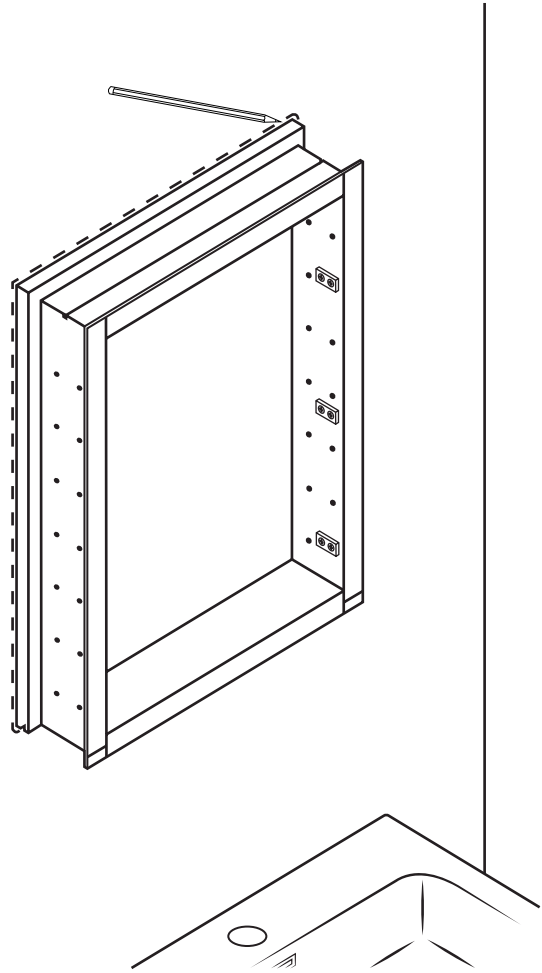

Recess-Mount Installation:

3