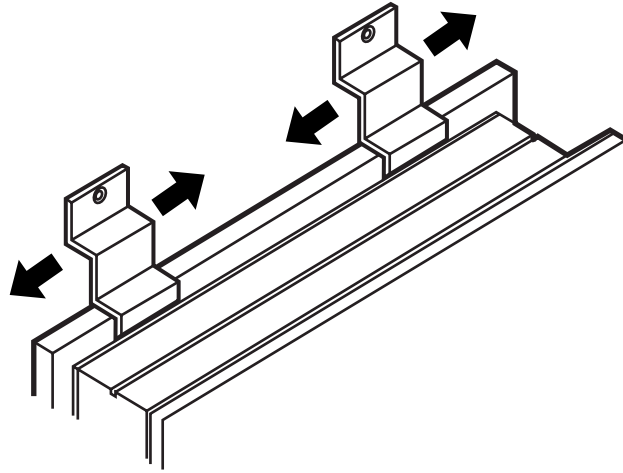

LED Mirrored Cabinet

 Style may vary

Installation Guide

Installation

INSTALLATION

We strongly recommend that all electrical work is carried out by a qualified electrician. It is recommended that this product is installed by two people. Ensure the domestic electrical mains supply to which the mirror being connected is turned off. Connect the domestic mains supply to the terminal box according to the wiring diagram below.

12

Surface-Mount Installation:

1

2

3

4

5

6