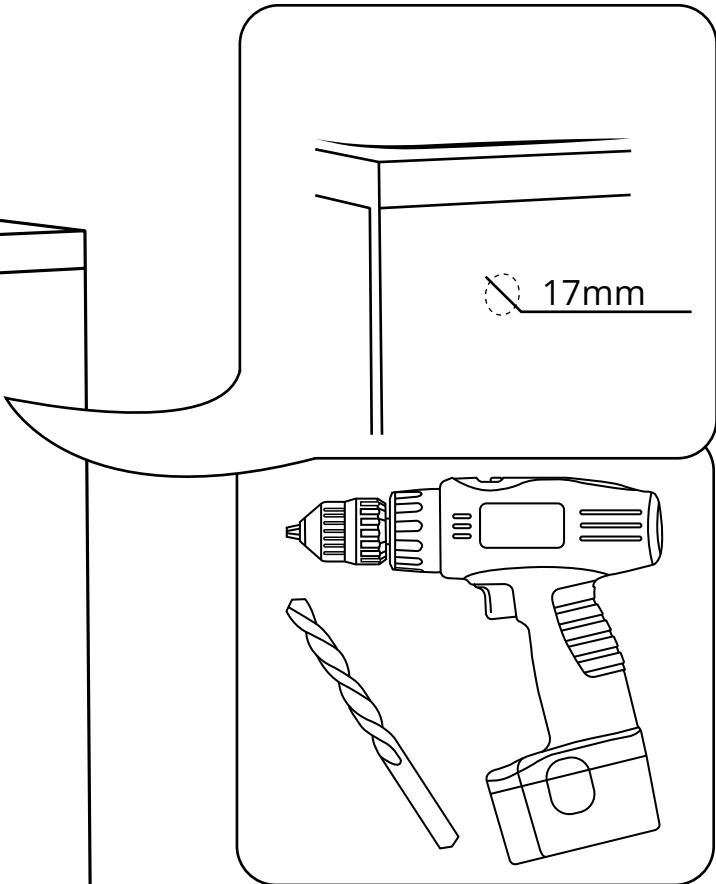

Optional Lighting:

1