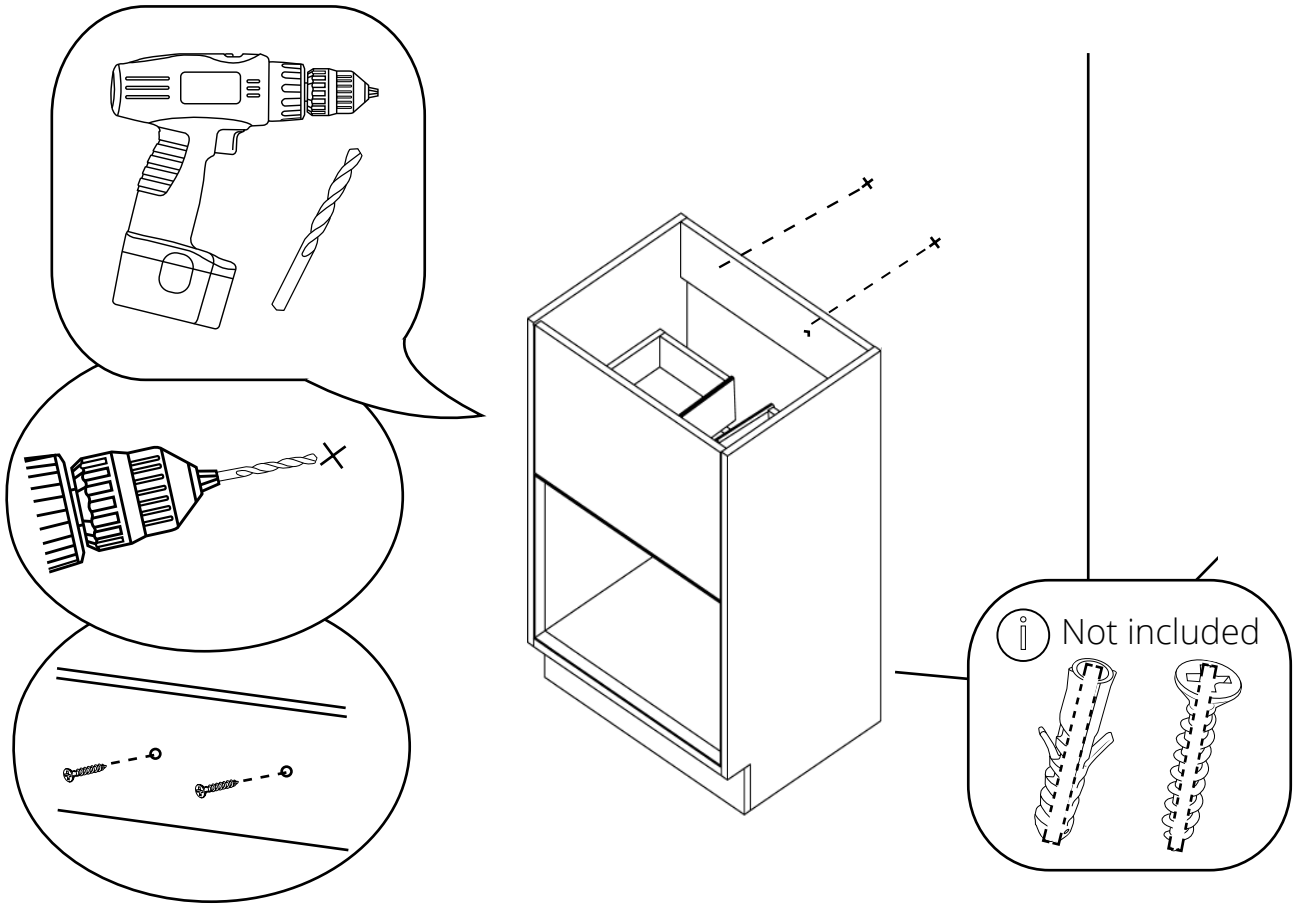

600mm Vanity Unit

 Style may vary

Installation Instructions

Installation

Tools required for installing:

Parts included:

1

2