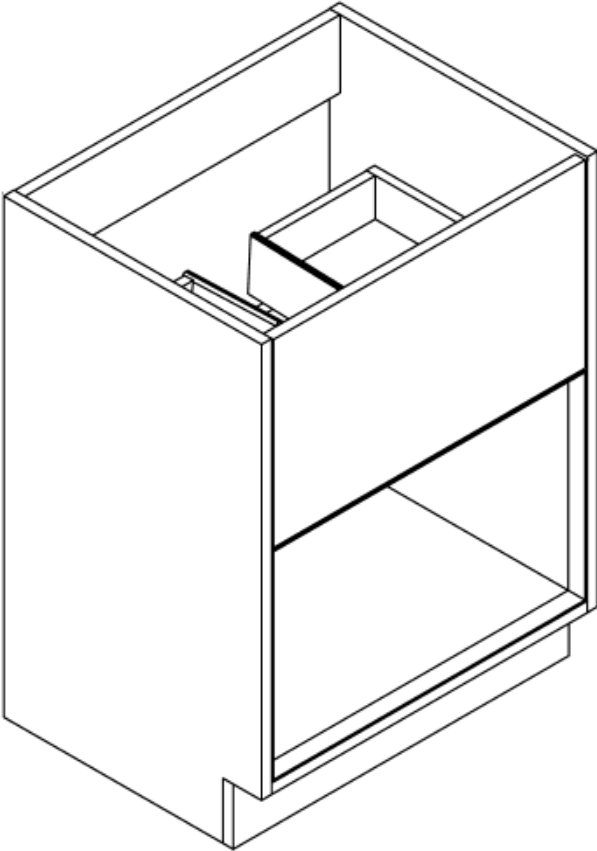

600mm Vanity Unit

 Style may vary

Installation Instructions

Installation

Tools required for installing:

Parts included:

1

2