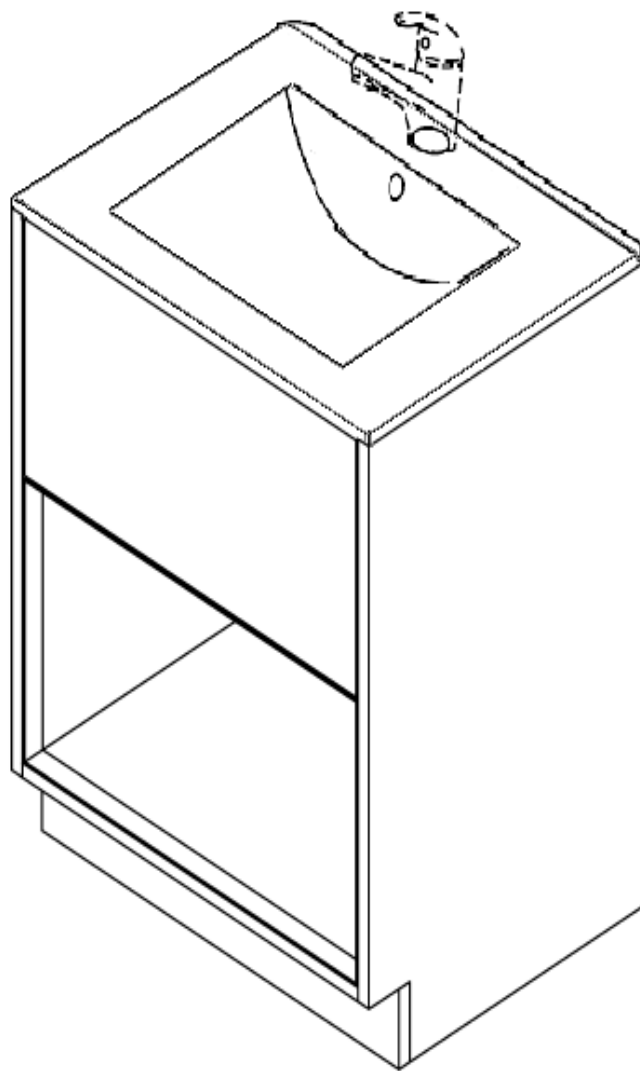

600mm Vanity Unit

 Style may vary

Installation Instructions

Installation

Tools required for installing:

Parts included:

1

2