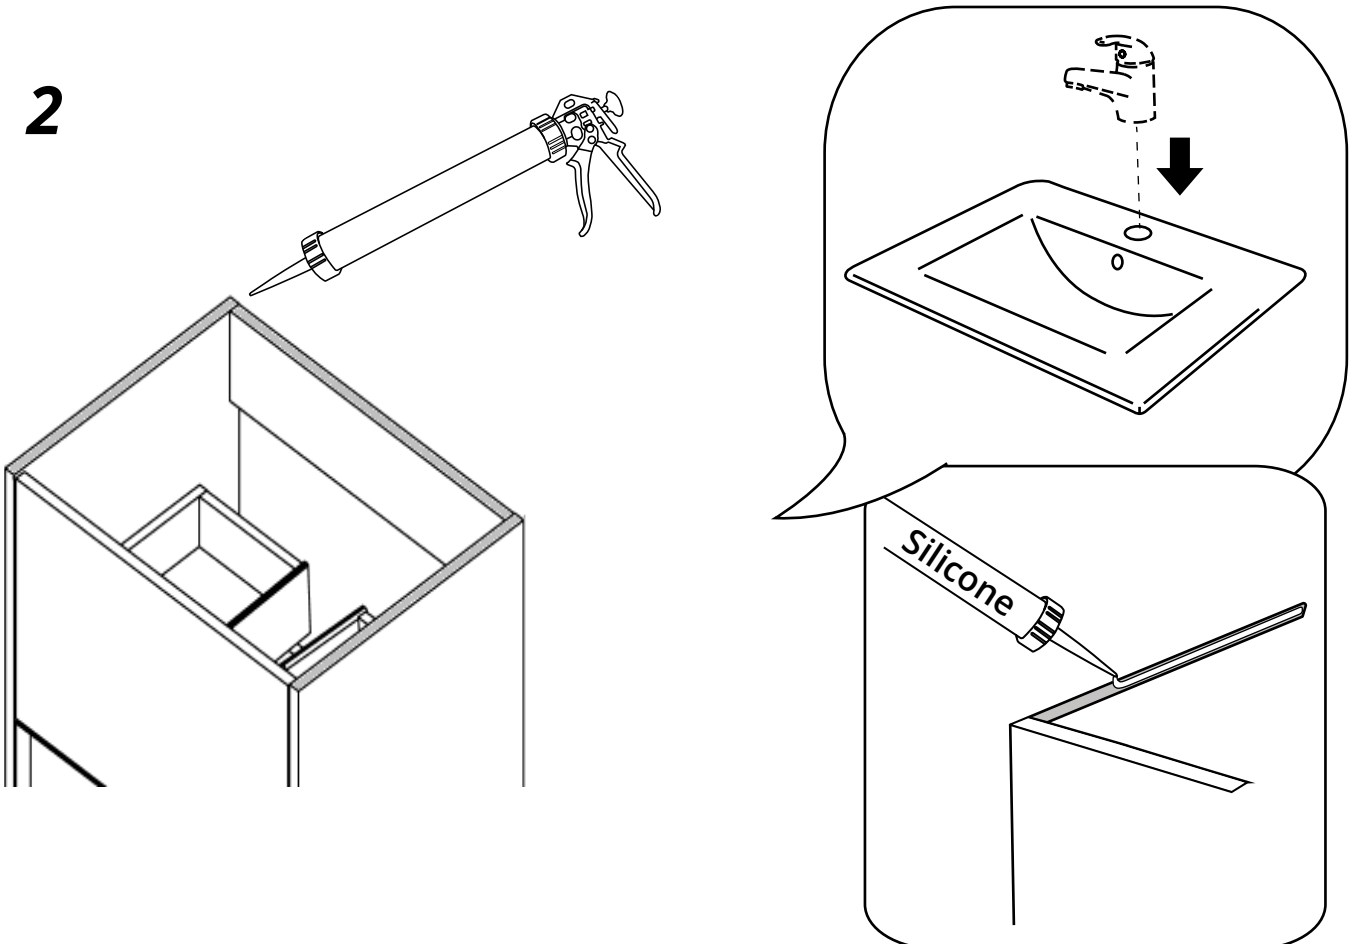

600mm Vanity Unit

 Style may vary

Installation Instructions

Installation

Tools required for installing:

Parts included:

1

2