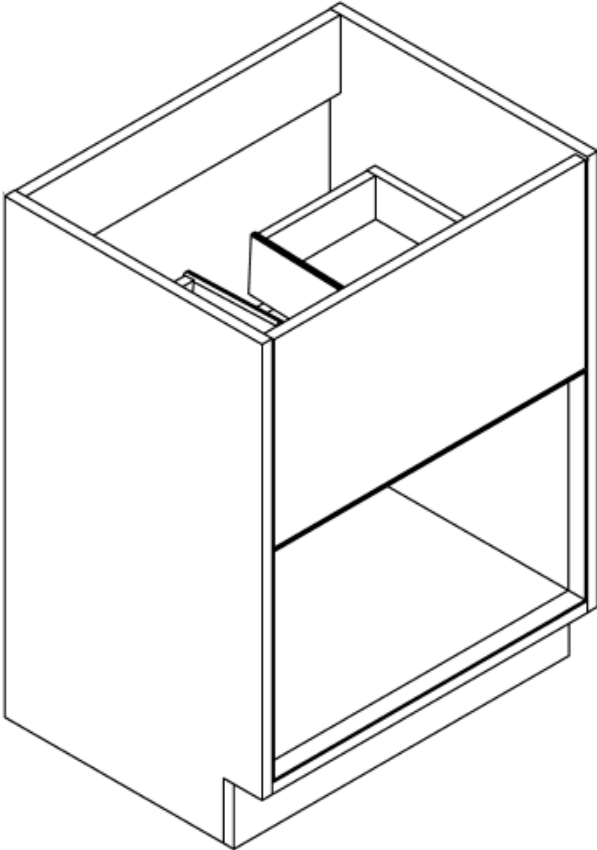

600mm Vanity Unit

 Style may vary

Installation Instructions

Installation

Tools required for installing:

Parts included:

i Style may vary

1