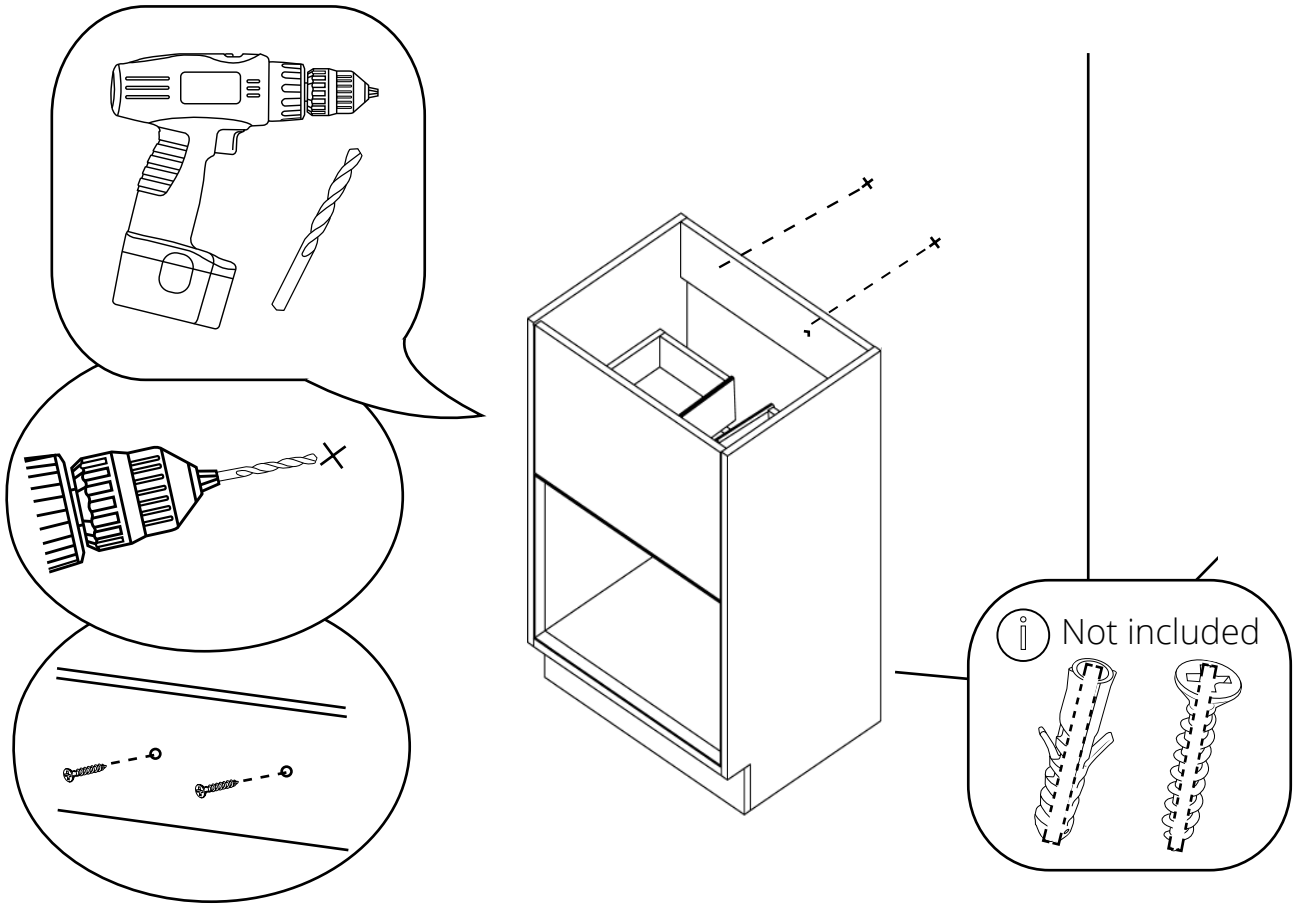

600mm Vanity Unit

 Style may vary

Installation Instructions

Installation

Tools required for installing:

Parts included:

i Style may vary

1

9

10

11

12

13

14

Fitting a basin:

1