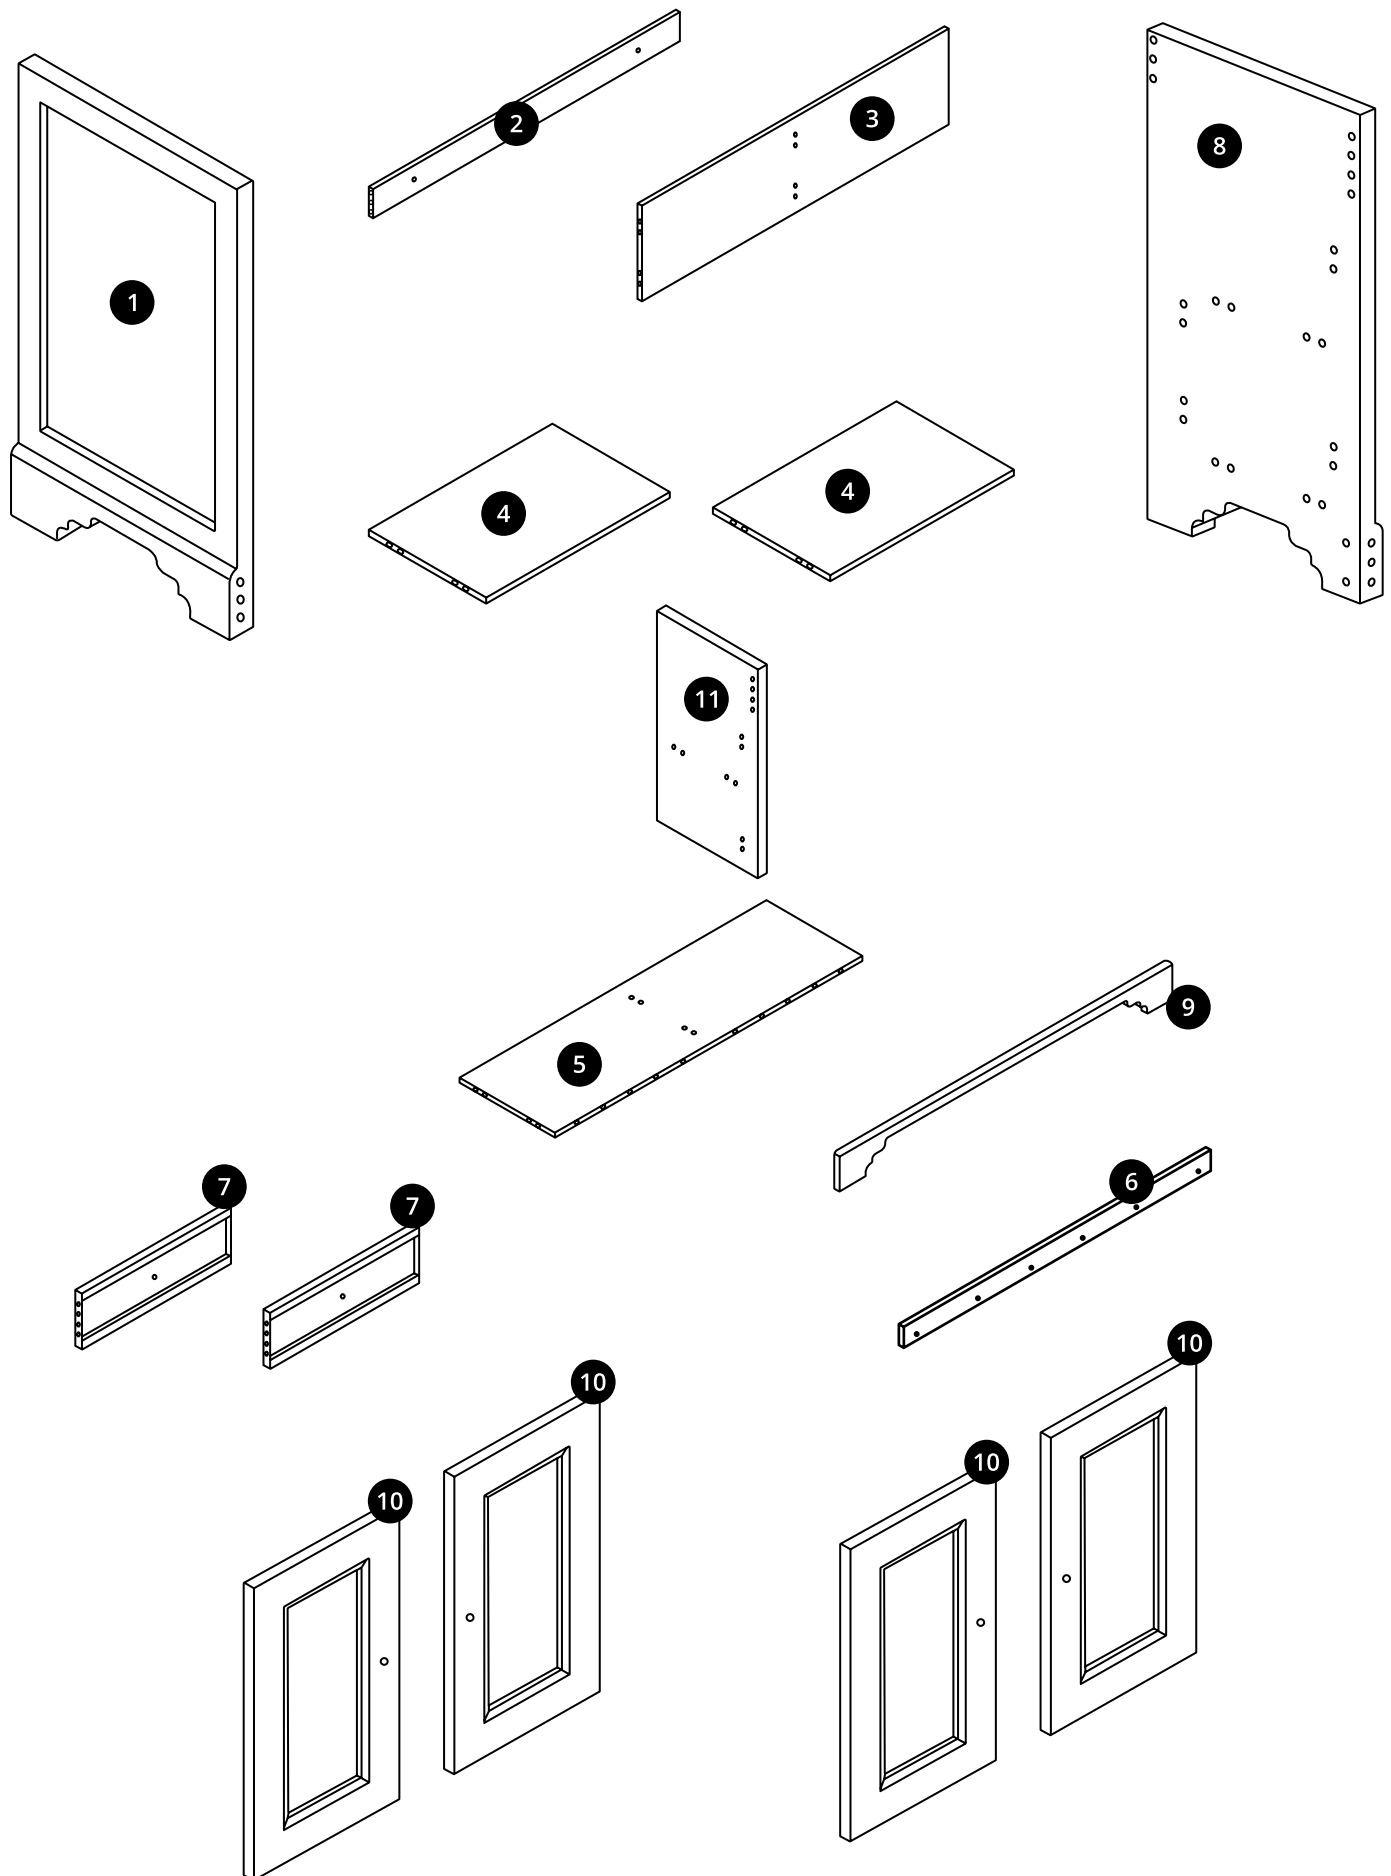

## Vanity Unit and countertop

 Style may vary

Installation Guide

## *Tools required for installing:*

**Parts included:**

Parts included:

A  
x40

A  
x40

B  
x36

C  
x8

D  
x6