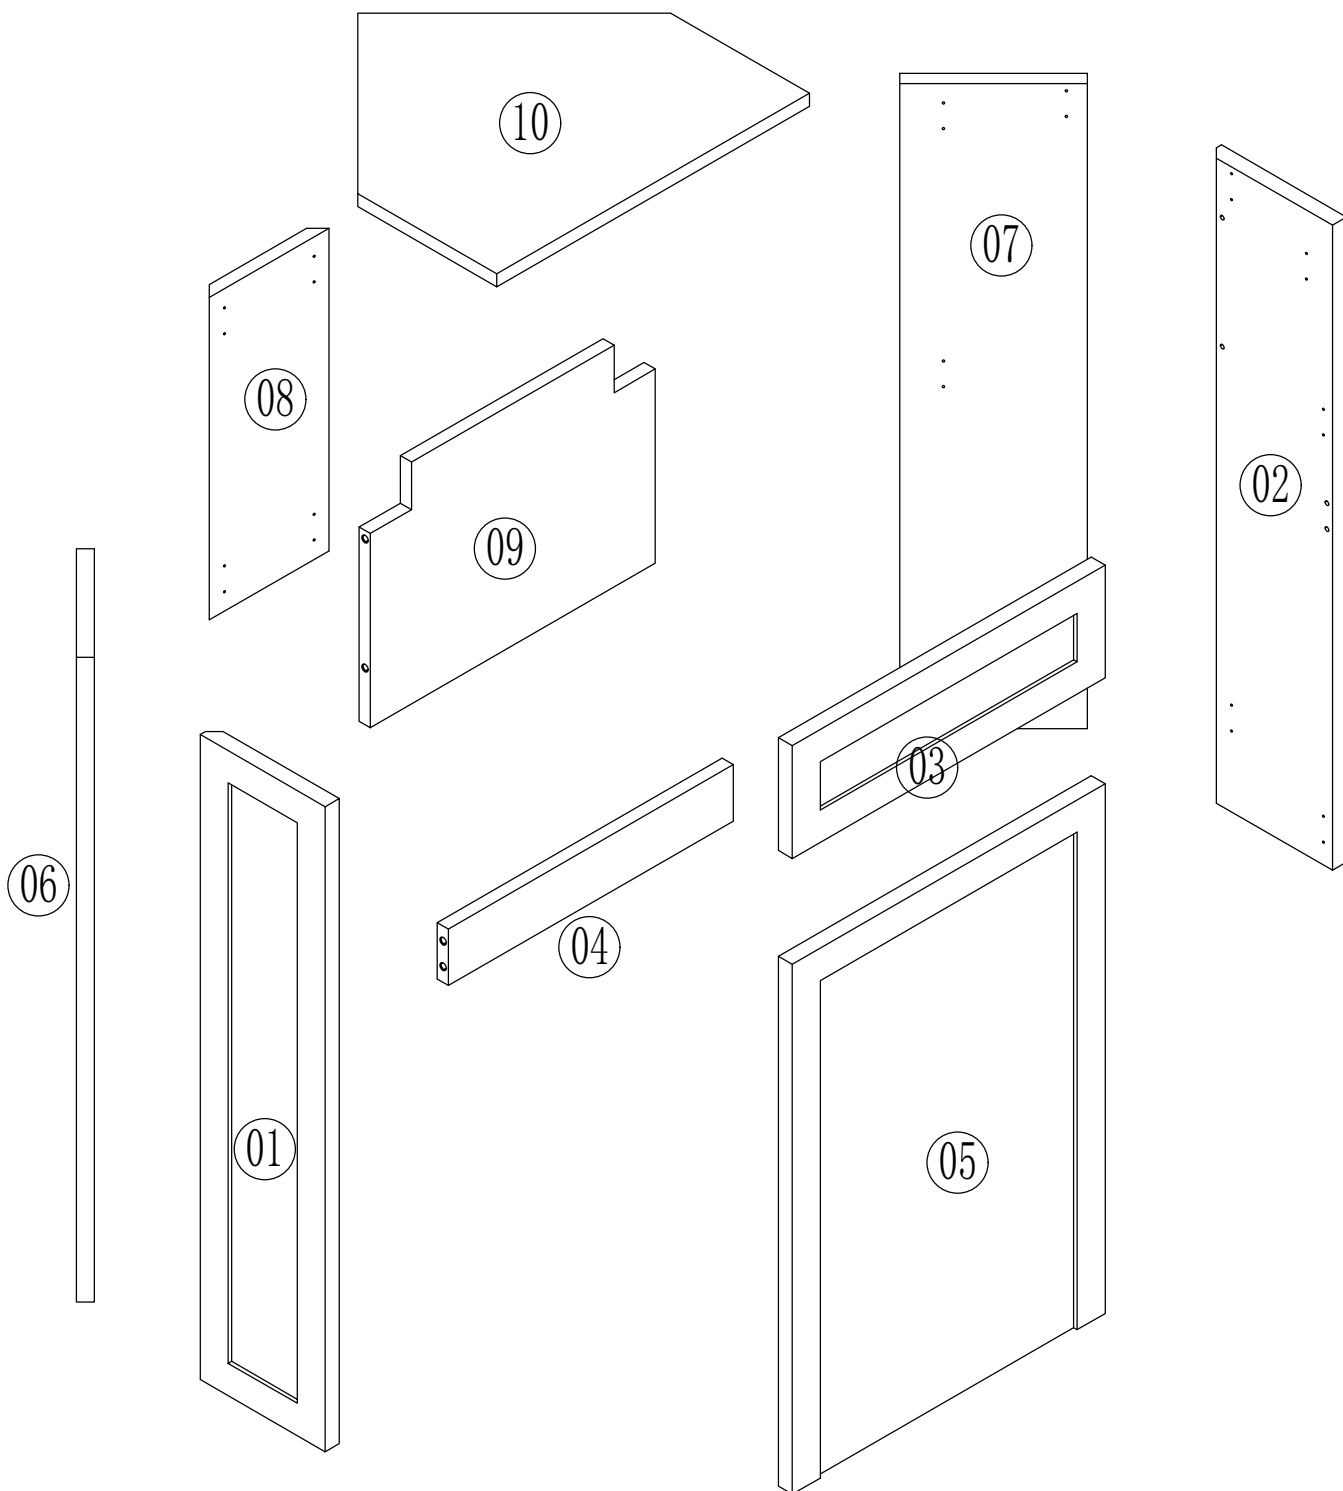

WC Unit

Installation Guide

Installation

Tools required for installing:

Parts included:

Parts included:

A
x8

B
x10