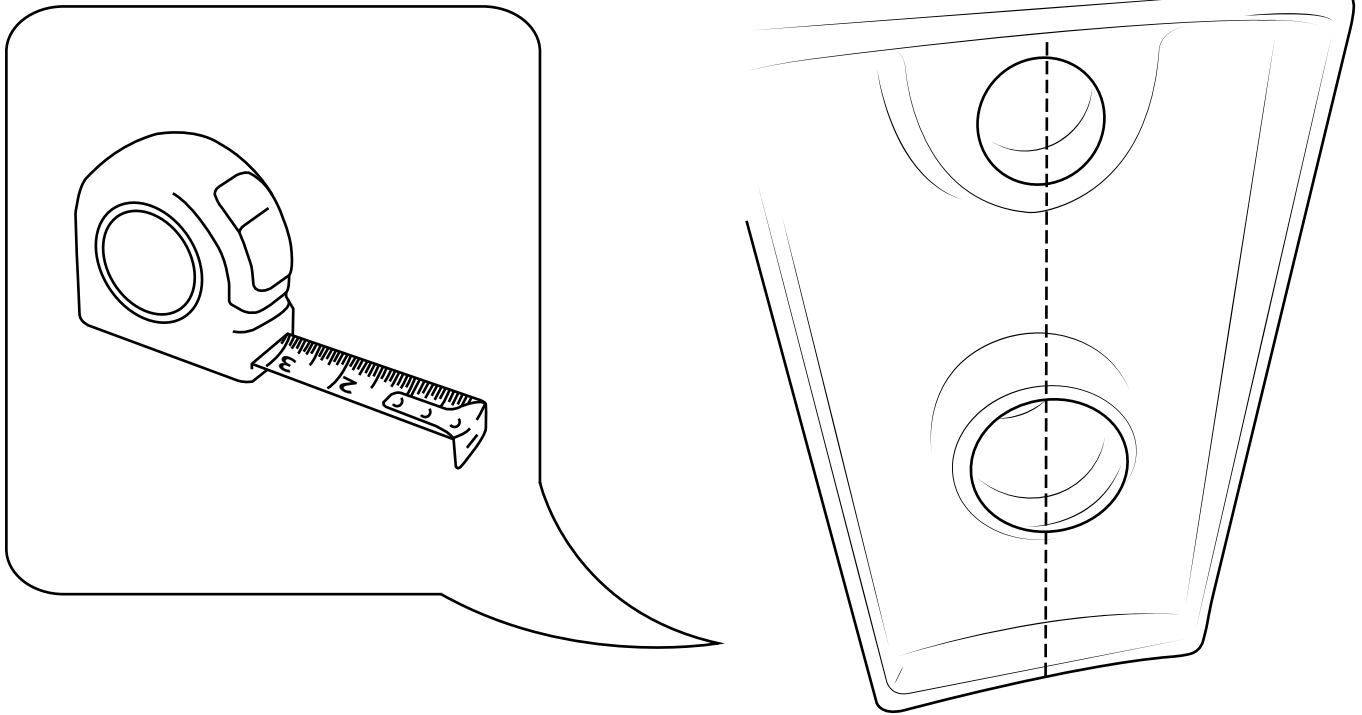

WC Unit

Installation Guide

Installation

Tools required for installing:

Parts included:

Parts included:

A
x8

B
x10

11

12

13

14

15

16

17

18