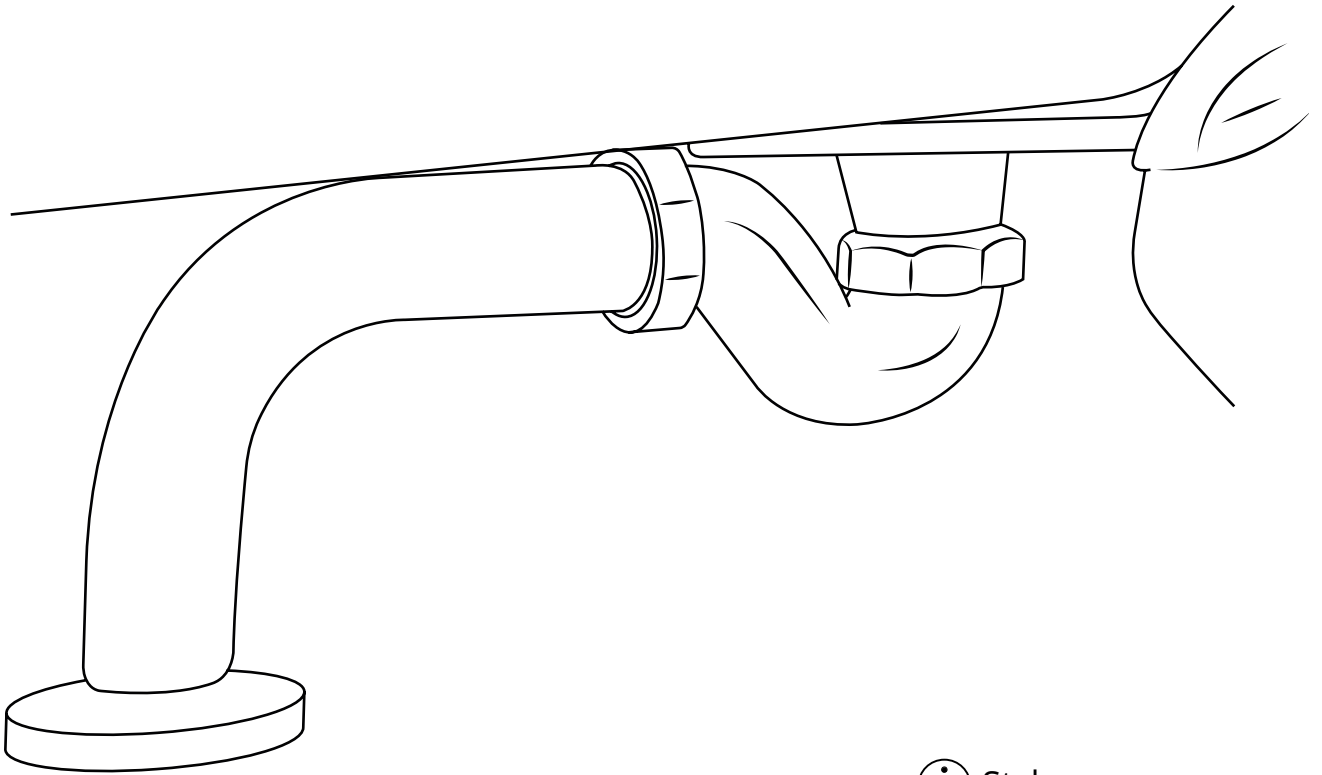

Shallow Seal Bath Trap and Outlet Pipe

 Style may vary

Installation Guide

Installation

Tools required for installing:

Parts included:

1

2