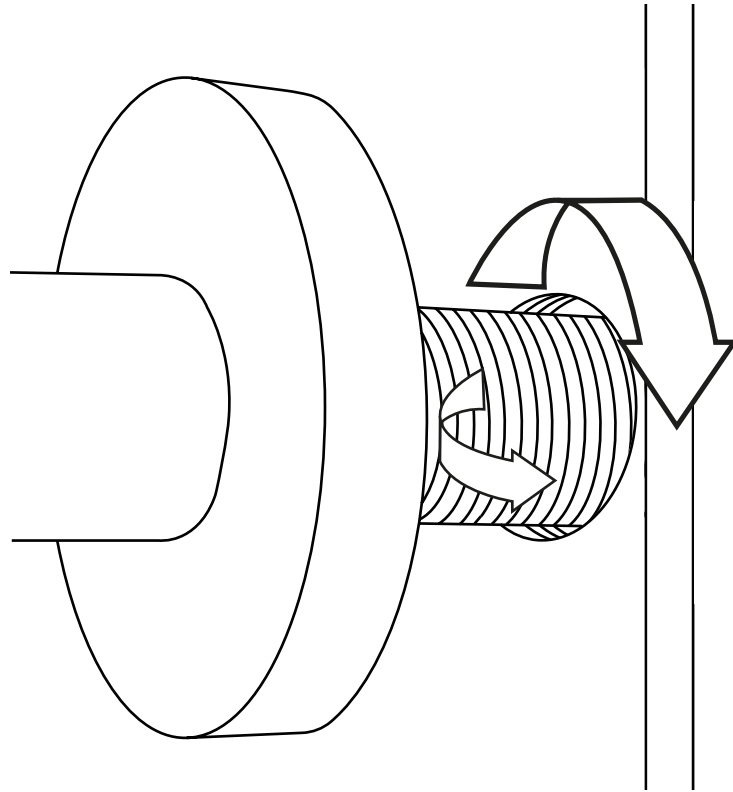

Wall Mounted Shower Arm

Installation Guide

Installation

Tools required for installing:

Parts included:

1

2

3