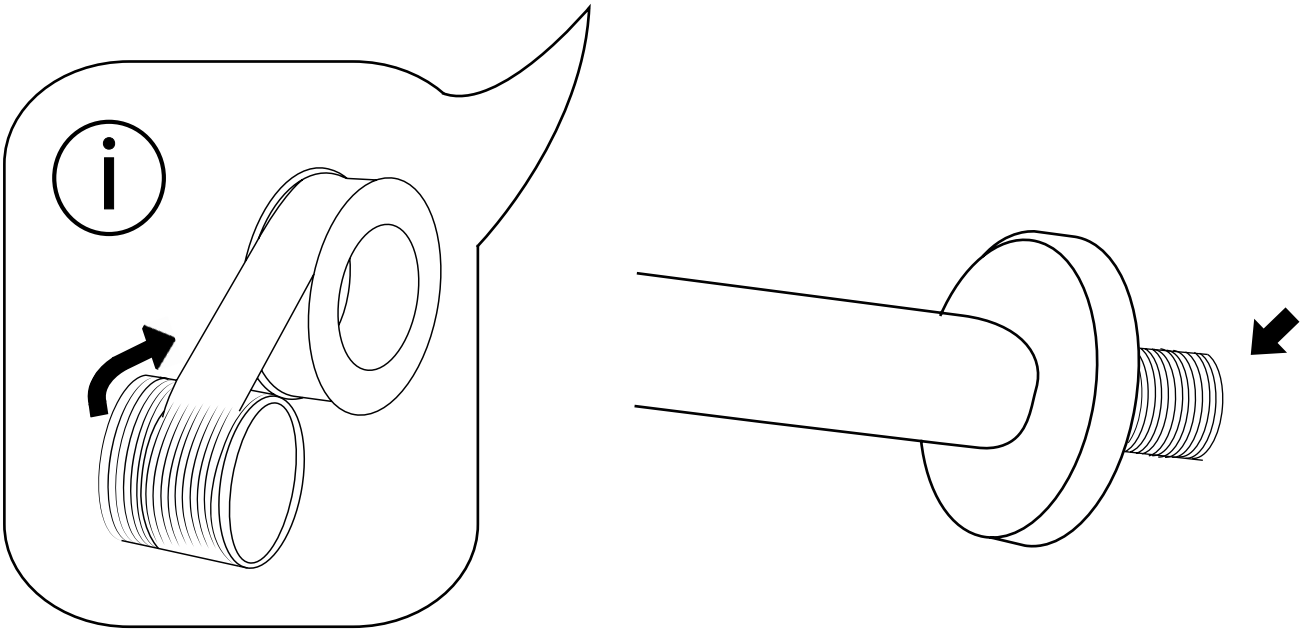

Wall Mounted Shower Arm

Installation Guide

Installation

Tools required for installing:

Parts included:

1

2

3