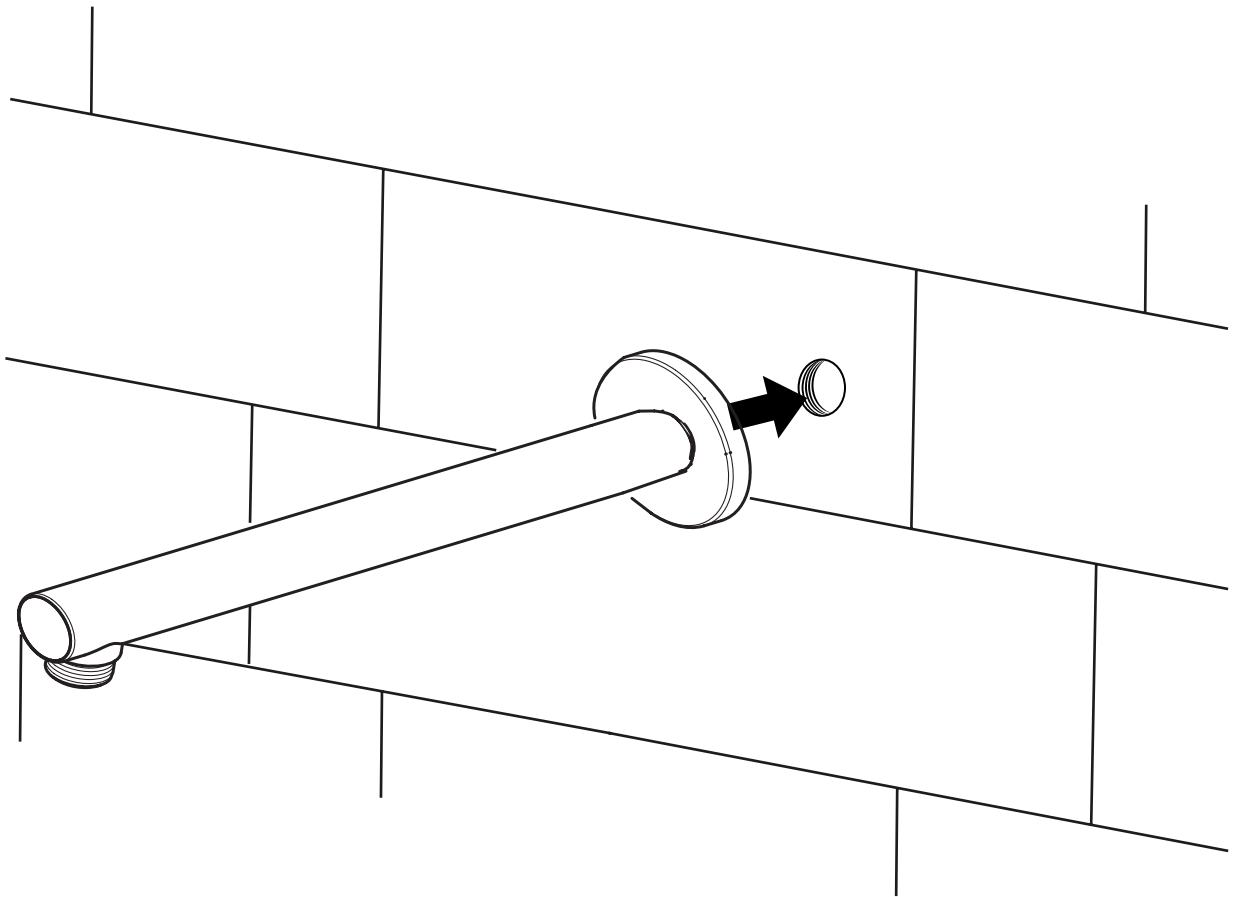

Wall Mounted Shower Arm

Installation Guide

Installation

Tools required for installing:

Parts included:

1

2

3