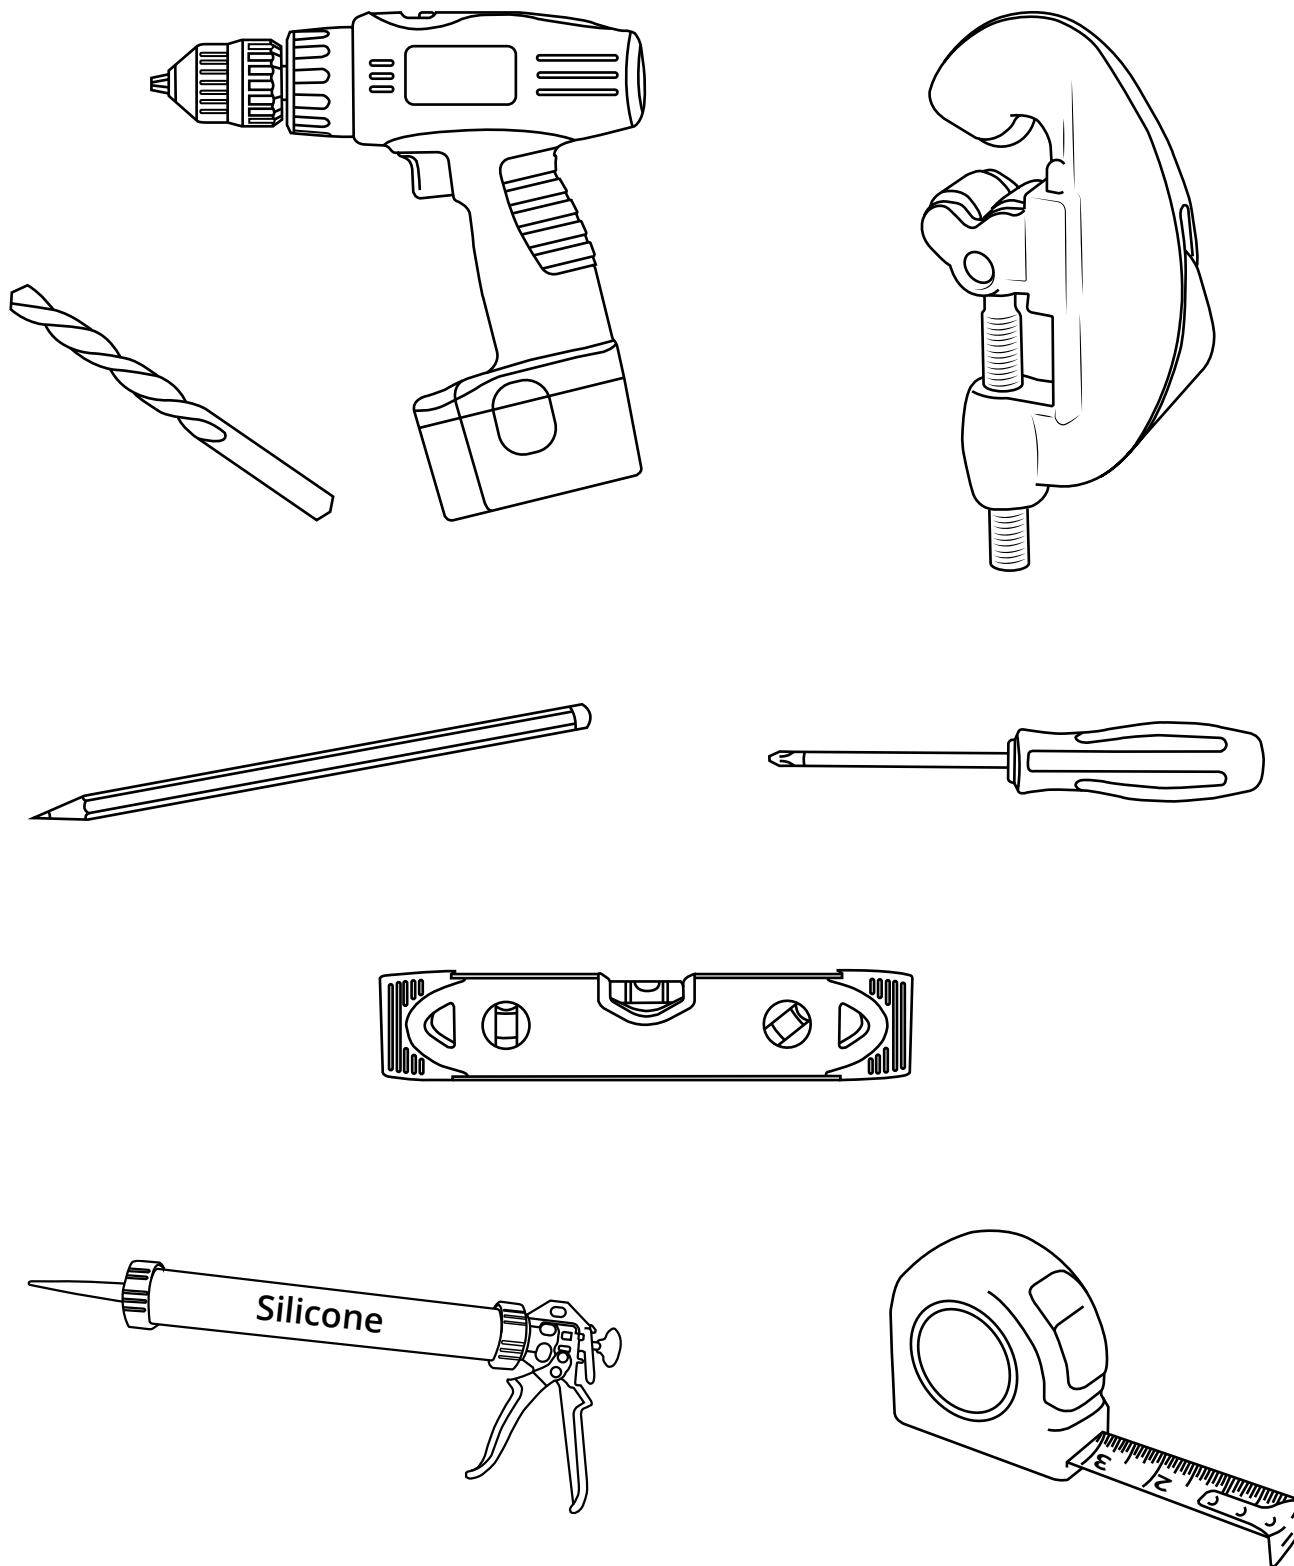

Single Traditional Washstand

i Style may vary

Installation Guide

Installation

Tools required for installing:

Parts included:

1

2