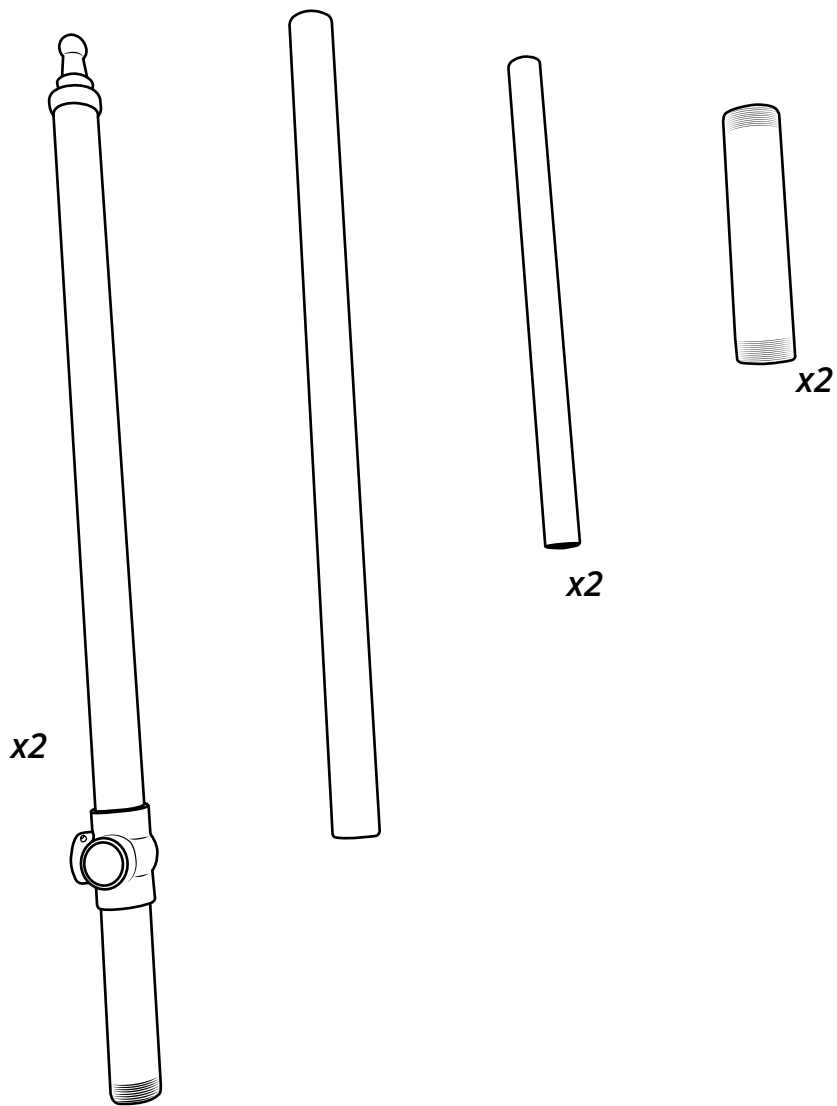

Single Traditional Washstand

i Style may vary

Installation Guide

Installation

Tools required for installing:

Parts included:

1

2

3

4

5

6

7

8

9

10