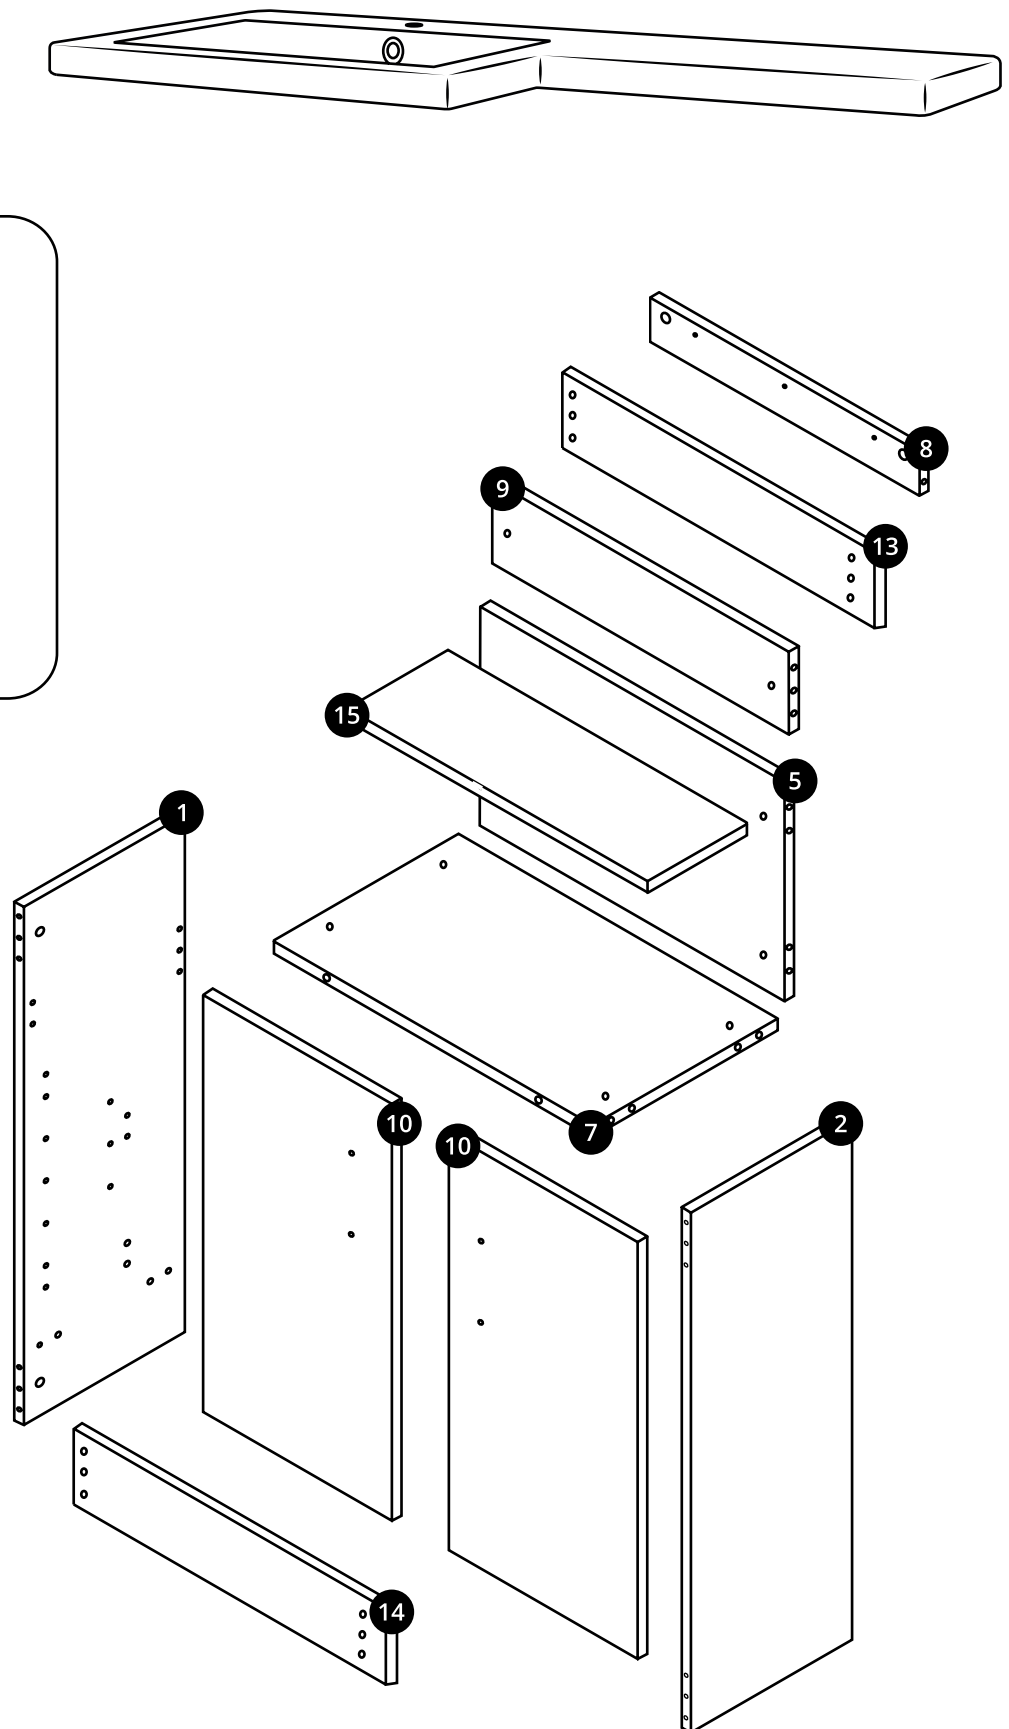

Combination Toilet and Basin Unit

 Style may vary

Installation Guide

Installation

Tools required for installing:

Parts included:

A
x16

B
x16

10

11

12

13

14

Parts included:

15

16

17

18

19

20

21

22

23

24