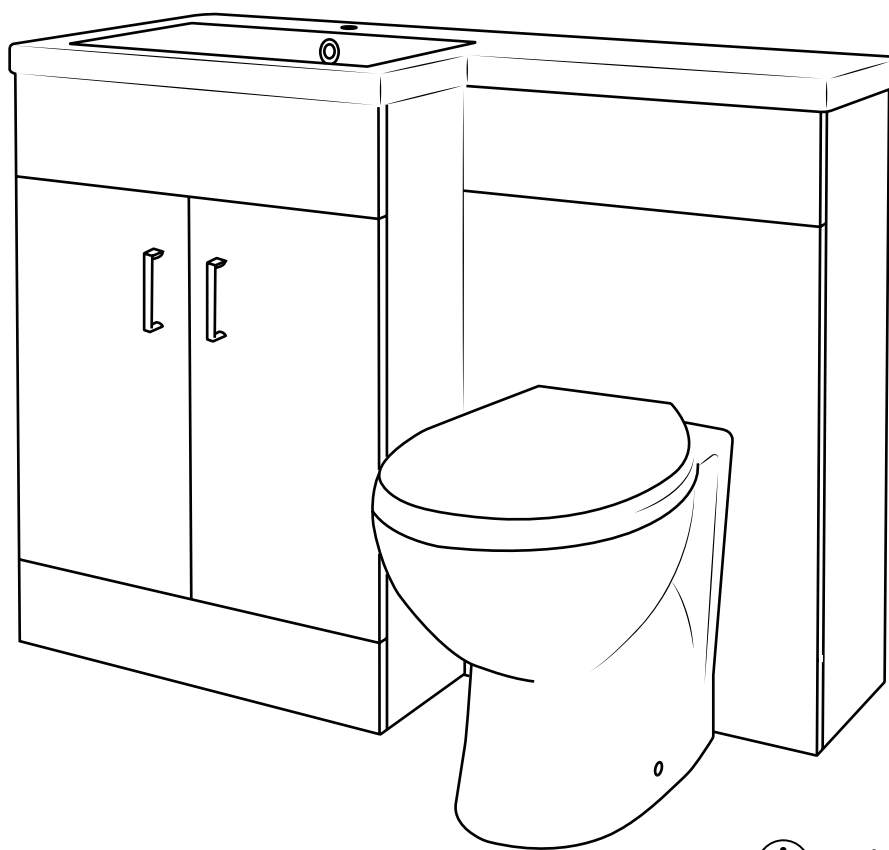

Combination Toilet and Basin Unit

 Style may vary

Installation Guide

Installation

Tools required for installing:

Parts included:

A
x16

B
x16