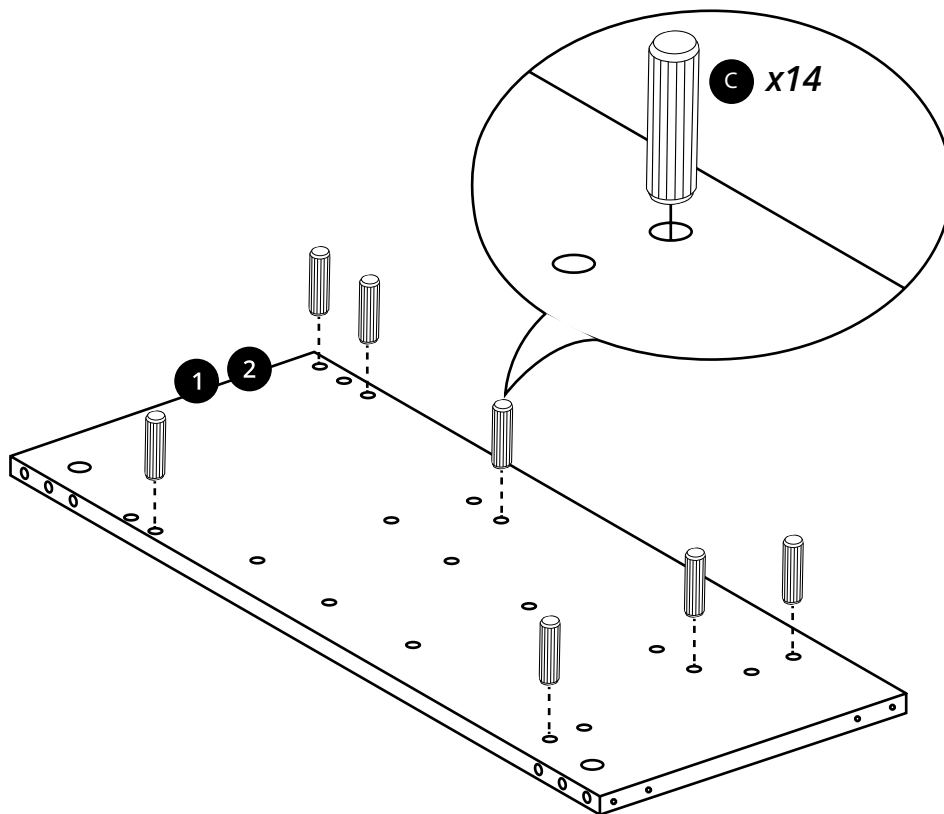

G
x4

H
x2

I
x3

1