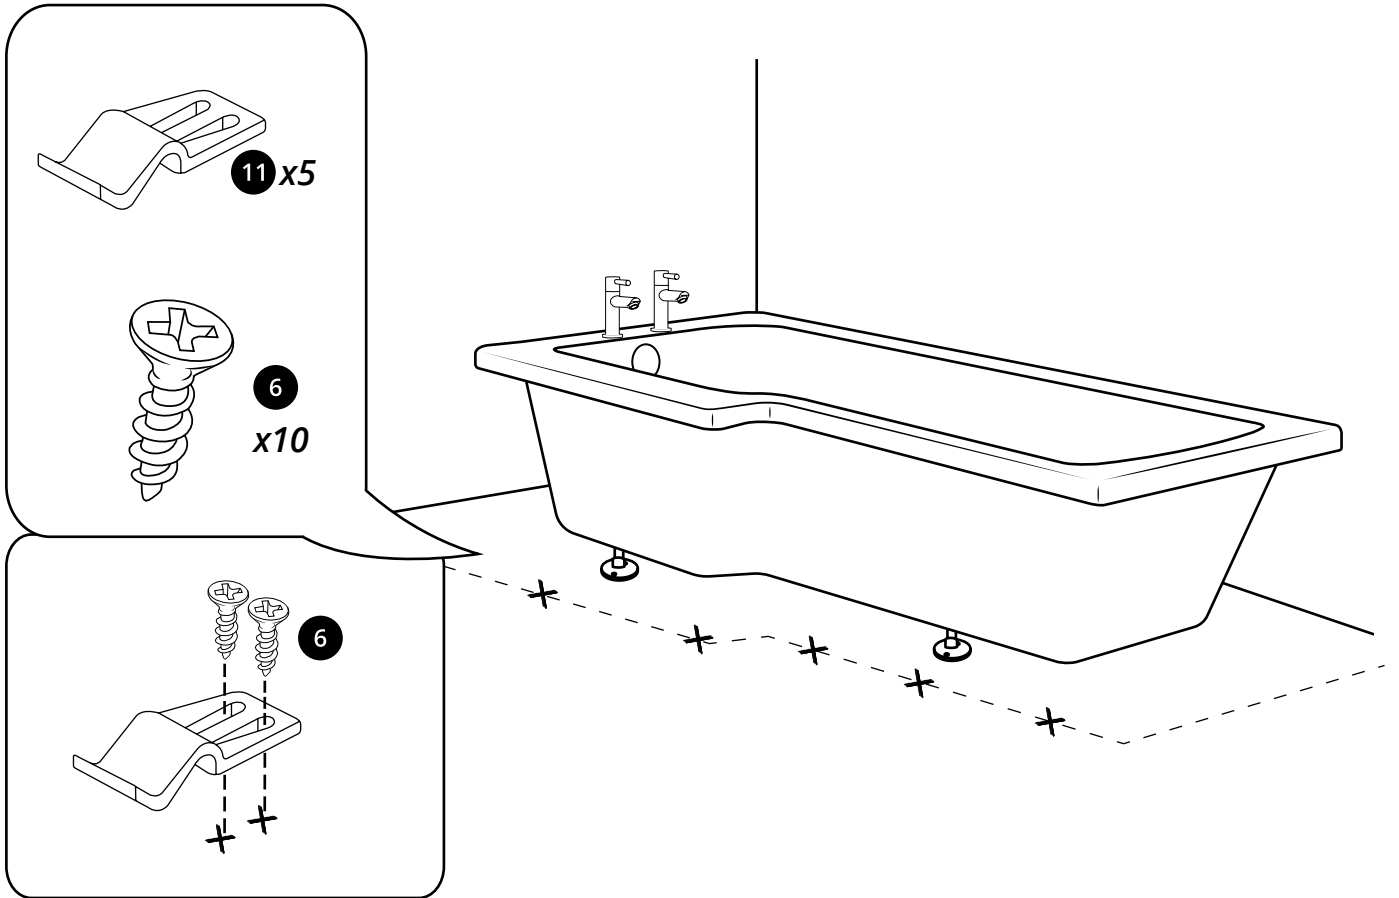

L-Shaped Shower Bath

① Style may vary

Installation Guide

Installation

Tools required for installing:

35mm

Parts included:

i Style may vary

9

10

11

12

13

14

15

16

Bath Screen:

Parts included:

1

2

3

4

5

6