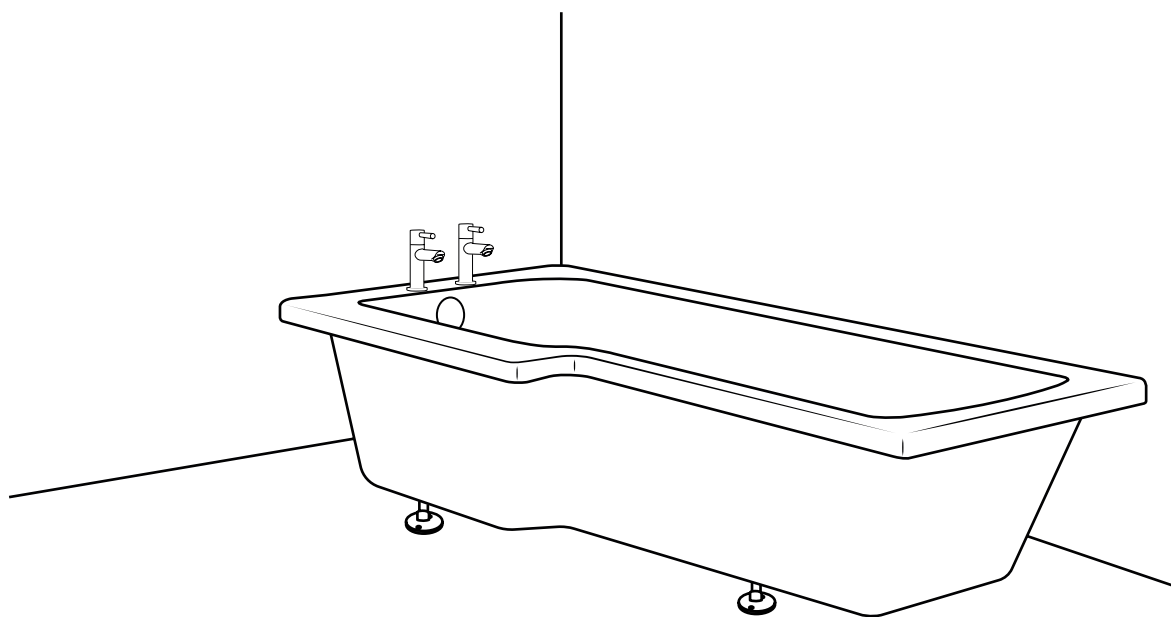

L-Shaped Shower Bath

① Style may vary

Installation Guide

Installation

Tools required for installing:

35mm

Parts included:

i Style may vary

9

10

11

12

13

14

15

16

Bath Screen:

Parts included:

1

2

3

4

5

6