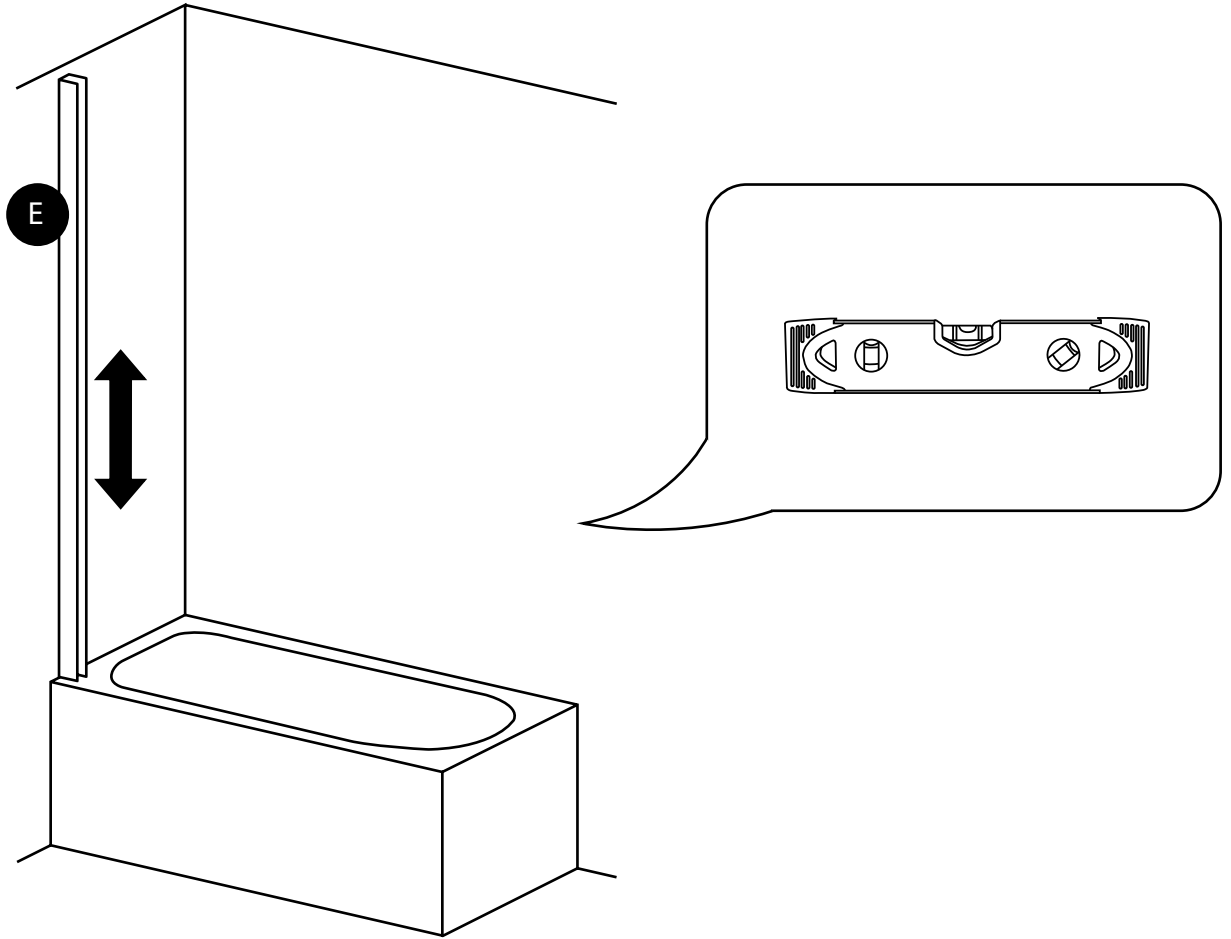

L-Shaped Shower Bath

① Style may vary

Installation Guide

Installation

Tools required for installing:

35mm

Parts included:

i Style may vary

Bath Screen:

Parts included:

1

2

3

4

5

6