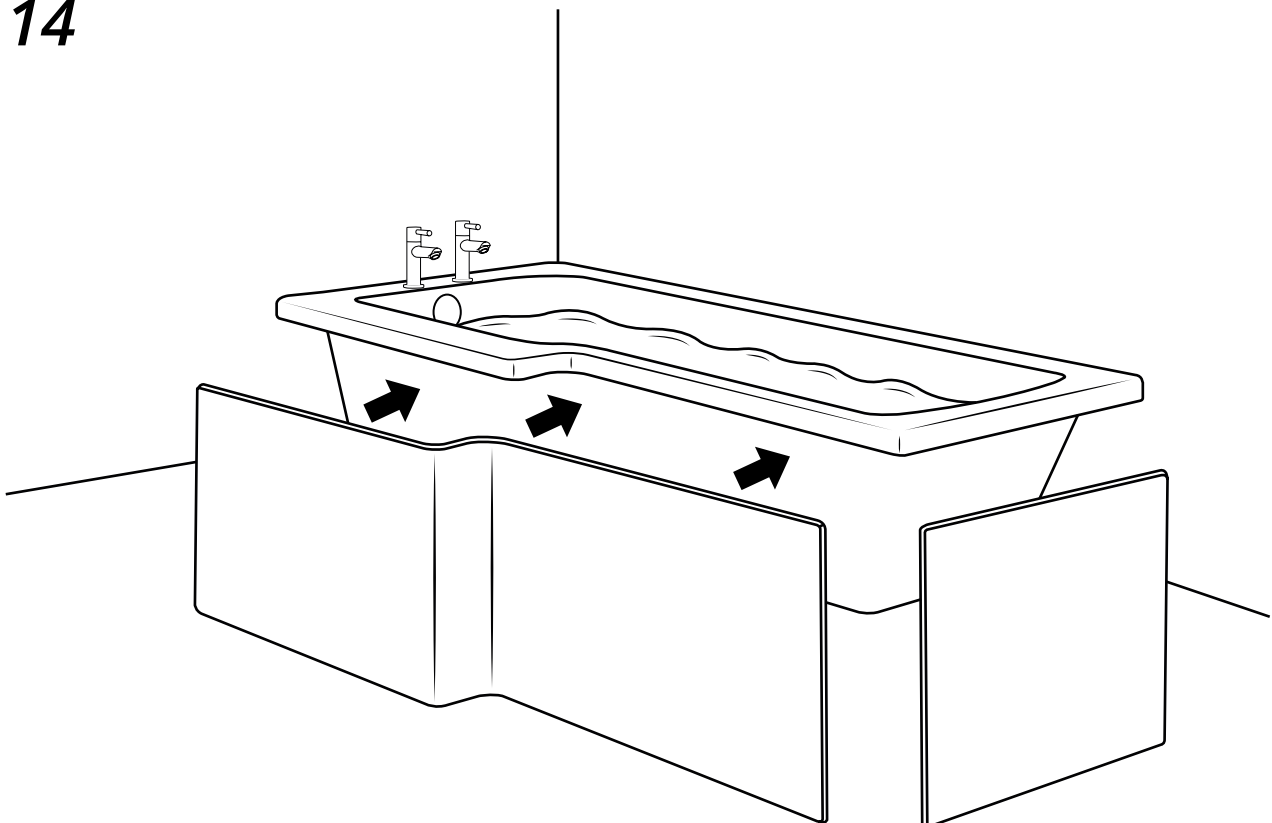

L-Shaped Shower Bath

① Style may vary

Installation Guide

Installation

Tools required for installing:

35mm

Parts included:

i Style may vary

9

10

11

12

13

14

15

16

Bath Screen:

Parts included:

1

2

3

4

5

6