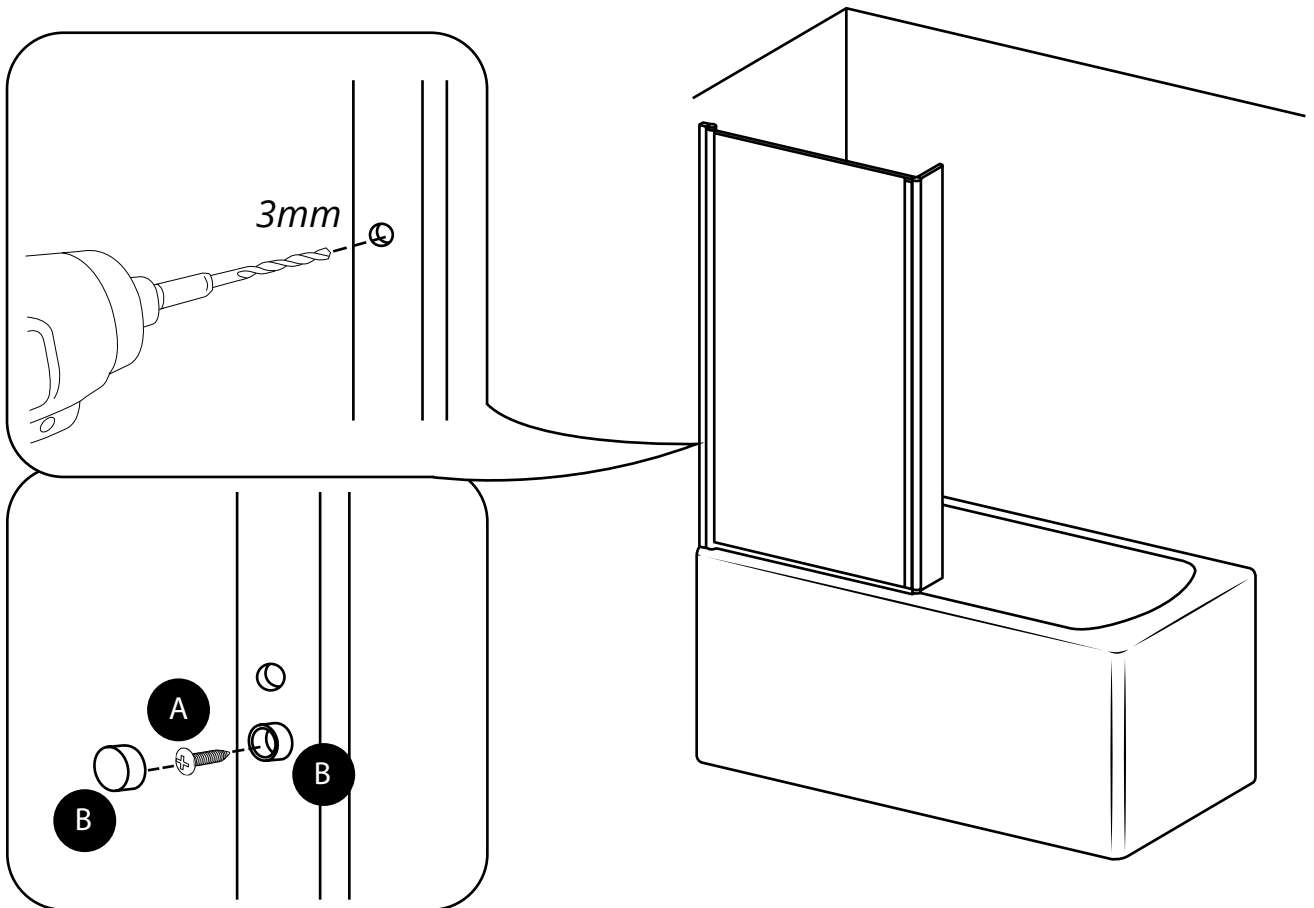

L-Shaped Shower Bath

① Style may vary

Installation Guide

Installation

Tools required for installing:

35mm

Parts included:

i Style may vary

Bath Screen:

Parts included:

1

2

3

4

5

6

7

8

9

10

11

12

13

14