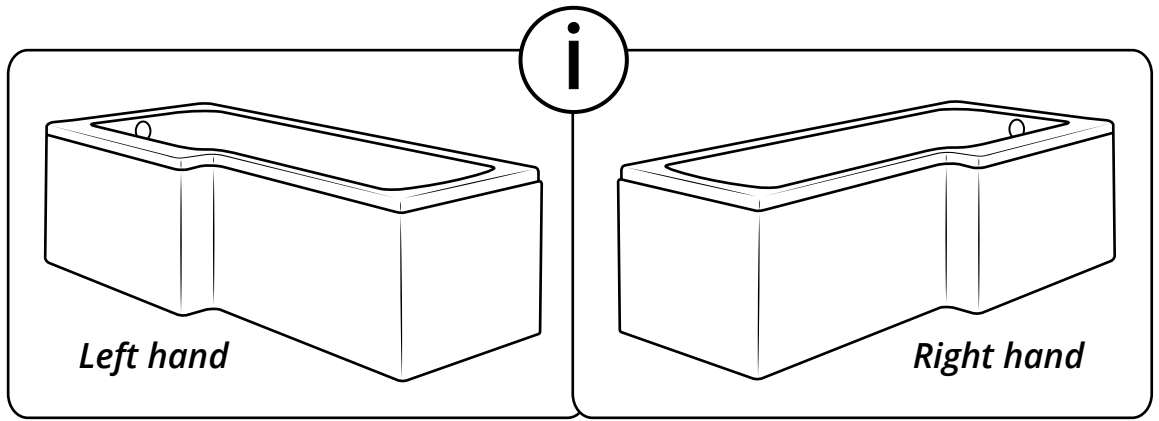

L-Shaped Shower Bath

① Style may vary

Installation Guide

Installation

Tools required for installing:

35mm

Parts included:

i Style may vary