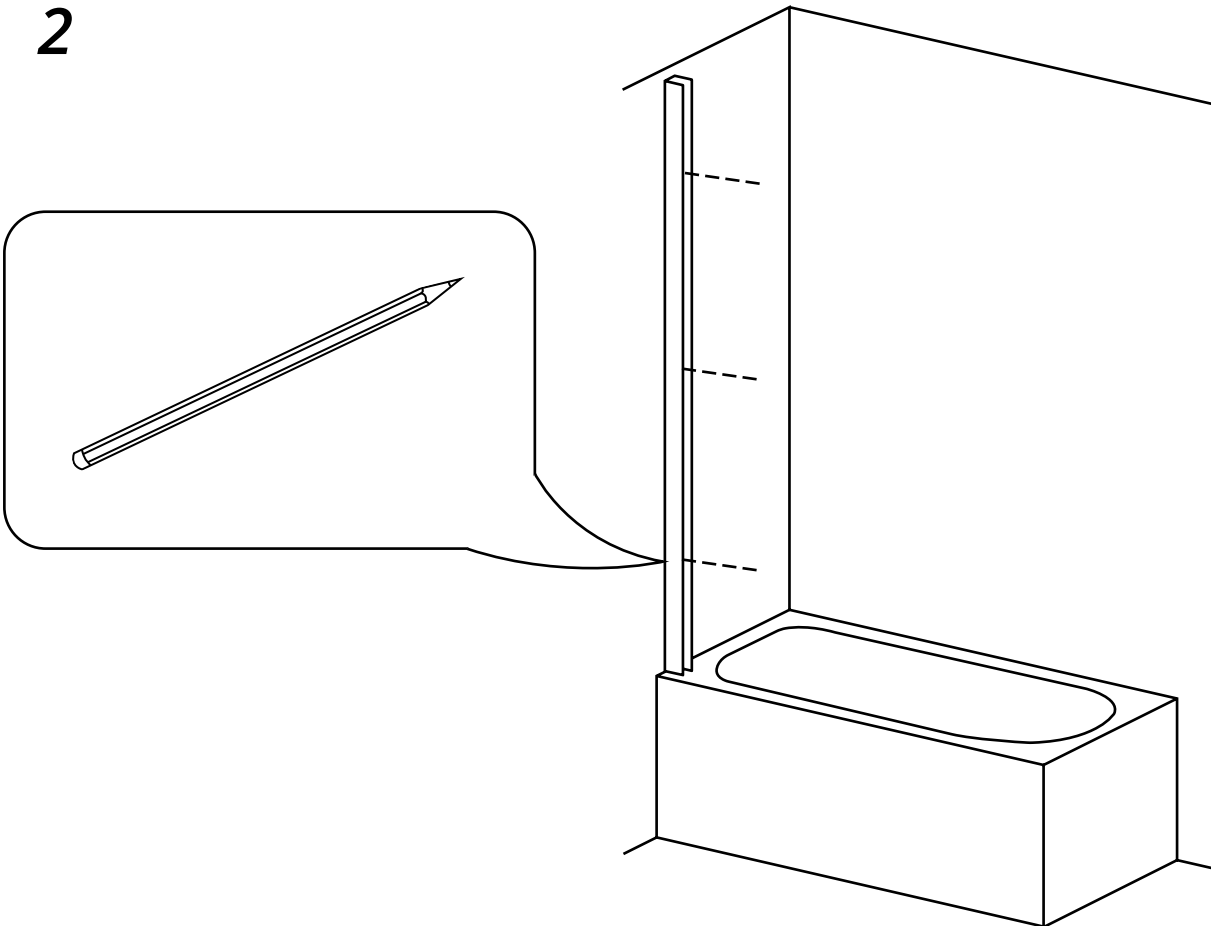

L-Shaped Shower Bath

① Style may vary

Installation Guide

Installation

Tools required for installing:

35mm

Parts included:

i Style may vary

Bath Screen:

Parts included:

1

2

3

4

5

6