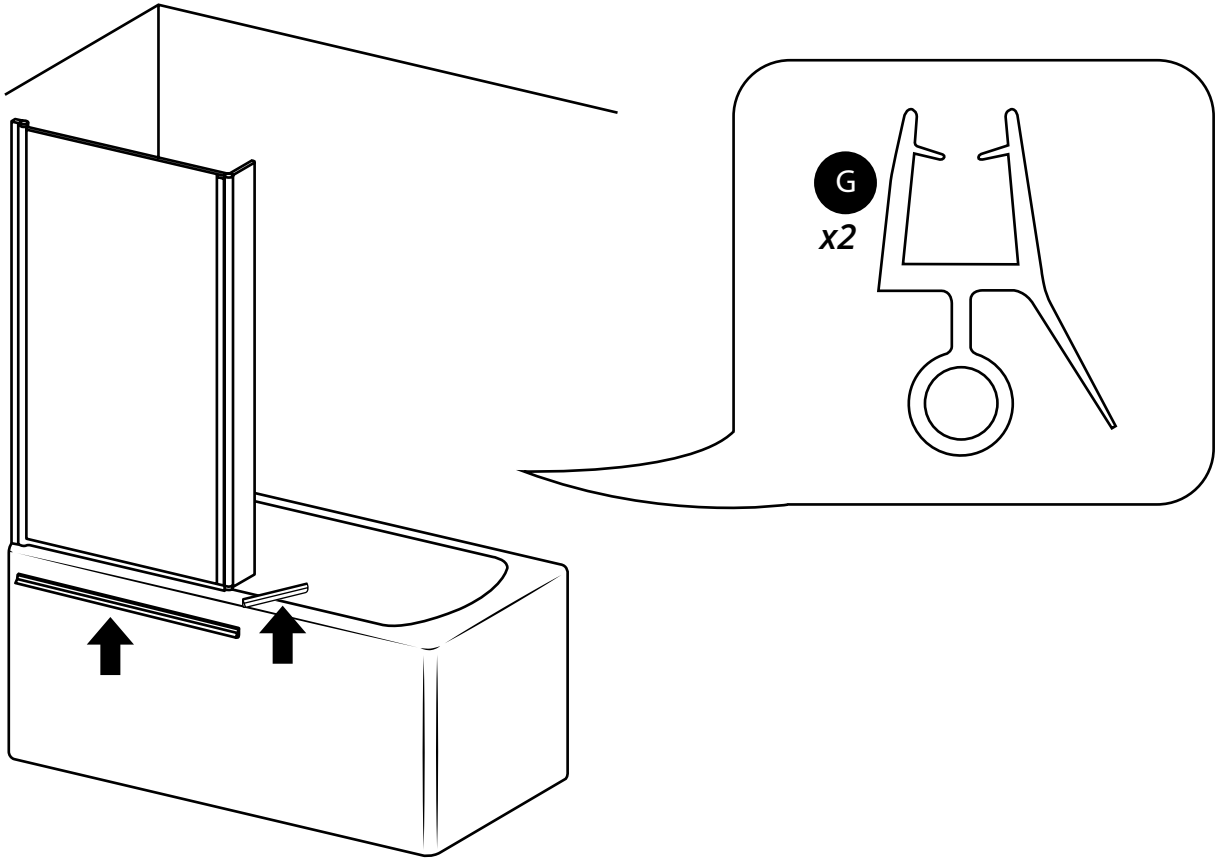

L-Shaped Shower Bath

① Style may vary

Installation Guide

Installation

Tools required for installing:

35mm

Parts included:

i Style may vary

Bath Screen:

Parts included:

1

2

3

4

5

6

7

8

9

10

11

12

13

14