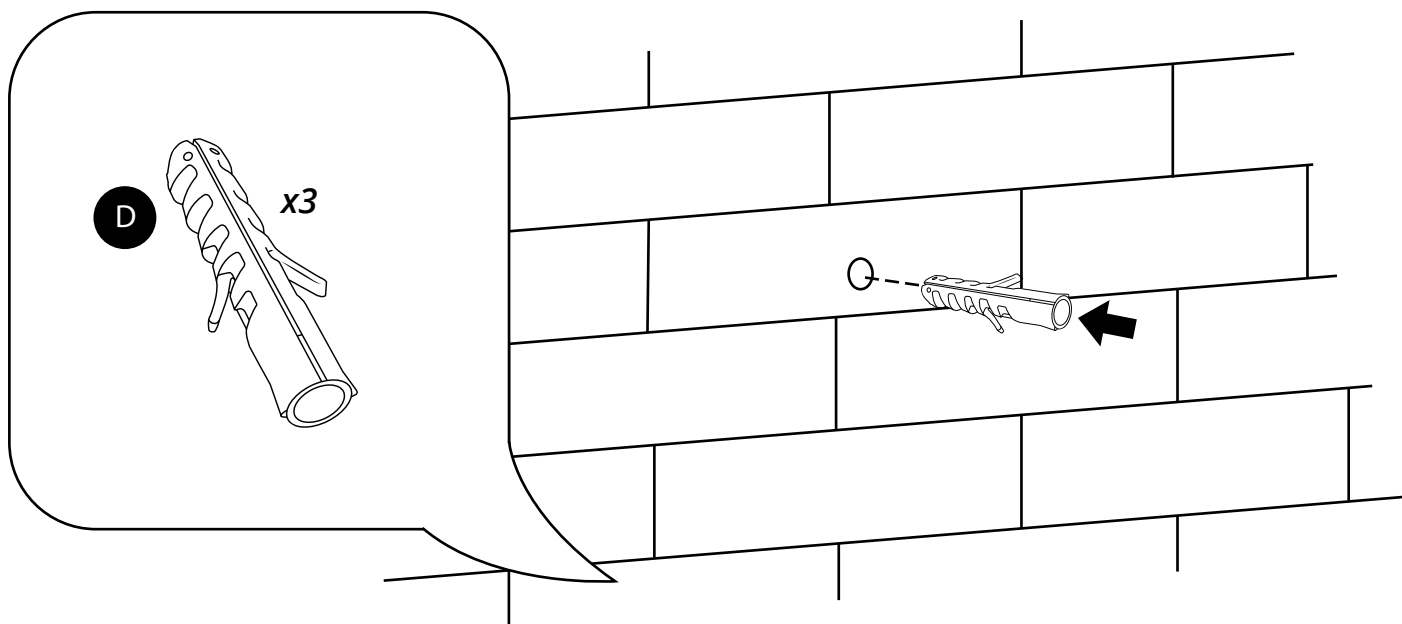

L-Shaped Shower Bath

① Style may vary

Installation Guide

Installation

Tools required for installing:

35mm

Parts included:

i Style may vary

Bath Screen:

Parts included:

1

2

3

4

5

6