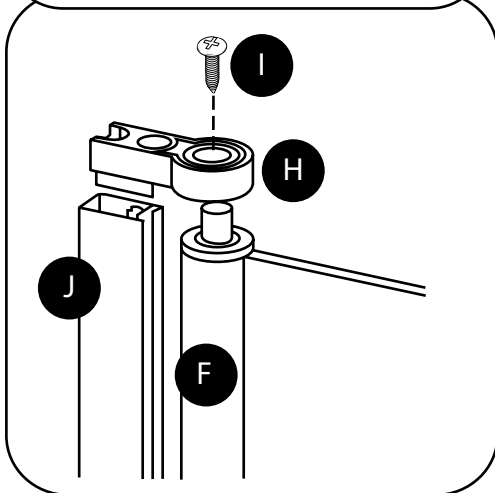

L-Shaped Shower Bath

① Style may vary

Installation Guide

Installation

Tools required for installing:

35mm

Parts included:

i Style may vary

Bath Screen:

Parts included:

1

2

3

4

5

6