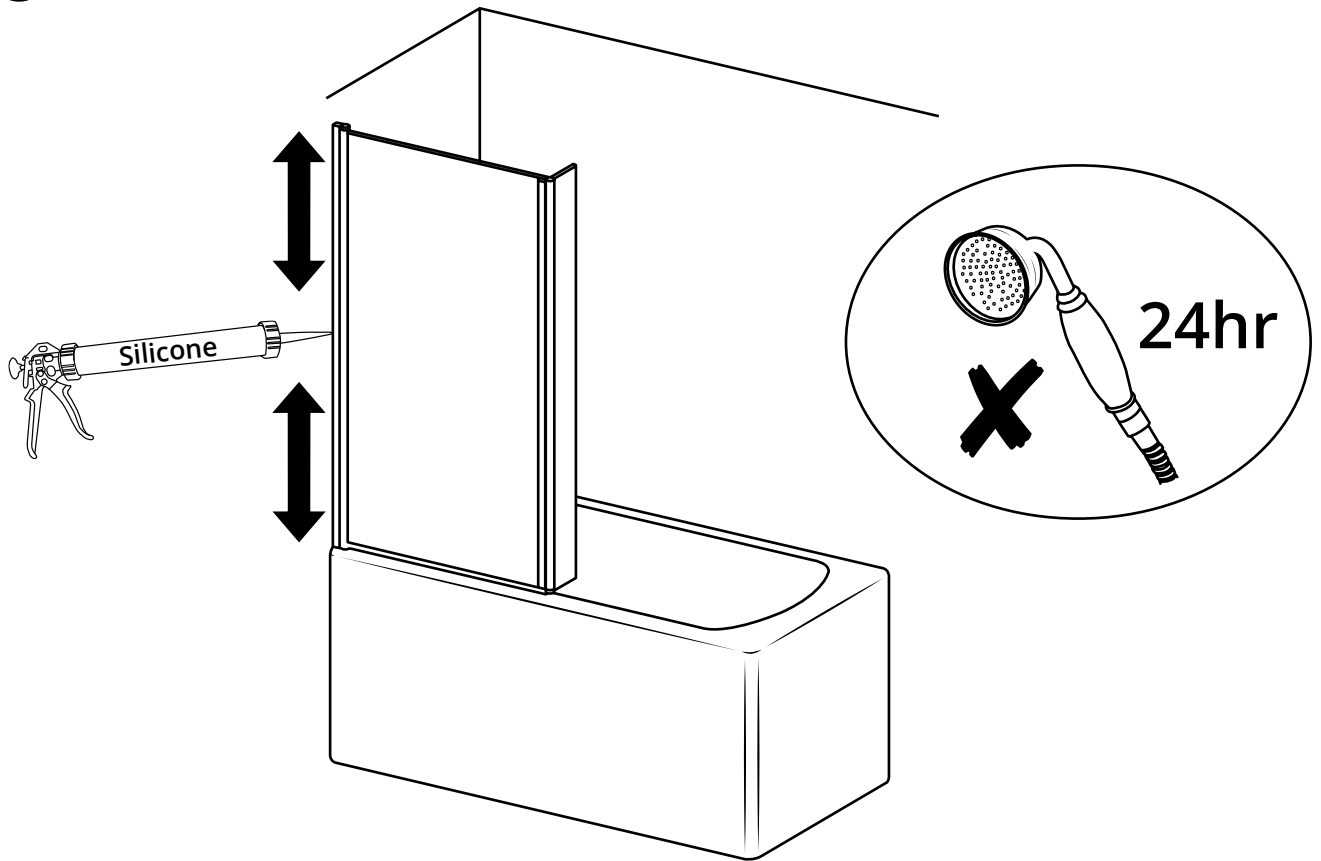

L-Shaped Shower Bath

① Style may vary

Installation Guide

Installation

Tools required for installing:

35mm

Parts included:

i Style may vary

Bath Screen:

Parts included:

1

2

3

4

5

6

7

8

9

10

11

12

13

14