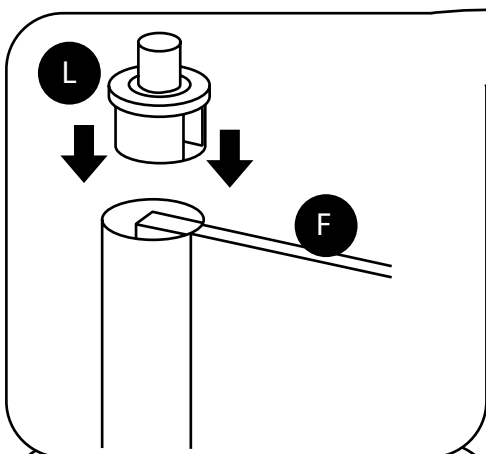

L-Shaped Shower Bath

① Style may vary

Installation Guide

Installation

Tools required for installing:

35mm

Parts included:

i Style may vary

Bath Screen:

Parts included:

1

2

3

4

5

6