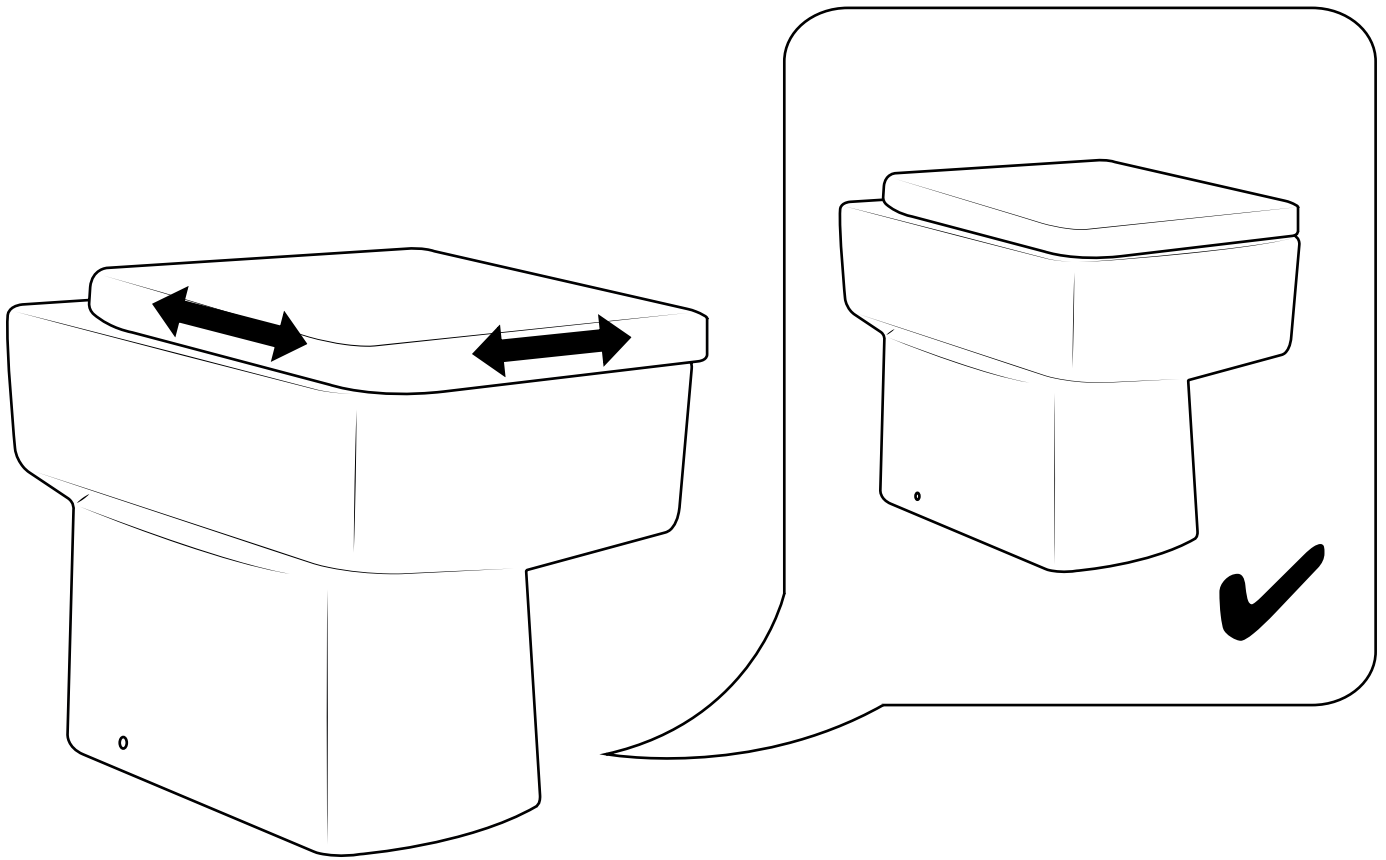

Back to Wall WC

 Style may vary

Installation Guide

Installation

Tools required for installing:

Parts included:

1

2

19

Toilet Seat:

Parts included:

20

21

22

23

24