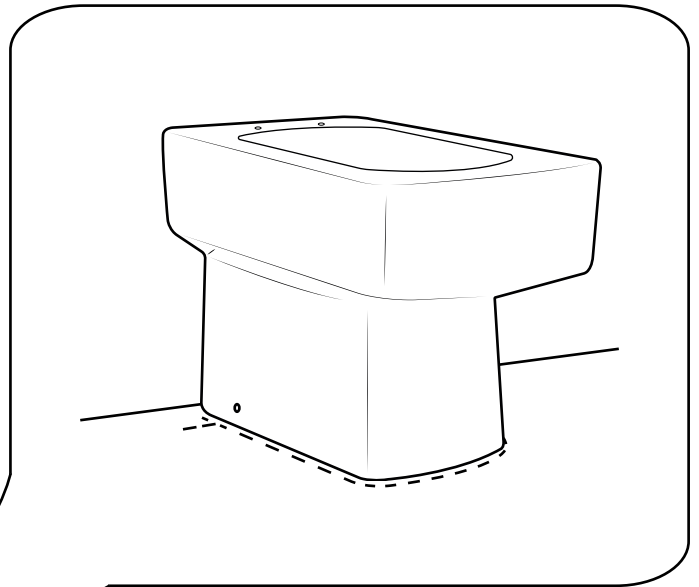

Back to Wall WC

 Style may vary

Installation Guide

Installation

Tools required for installing:

Parts included:

1

2

19

Toilet Seat:

Parts included:

20

21

22

23

24