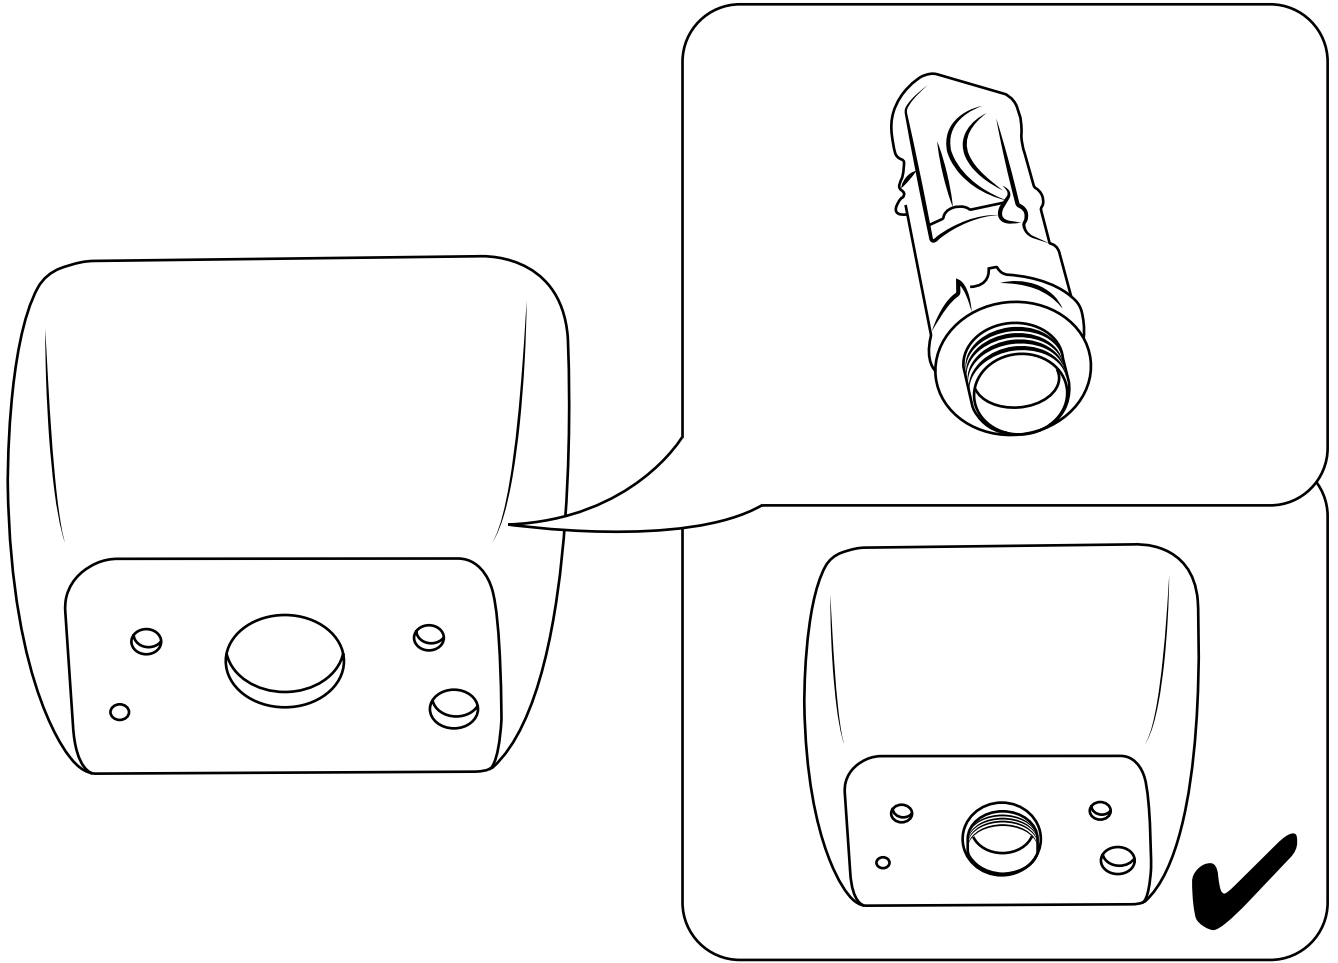

Close Coupled Toilet

 Style may vary

Installation Guide

Installation

Tools required for installing:

Parts included:

1

2

19

20

21

Fit the WC seat following the instructions provided with the seat.

22

23

24