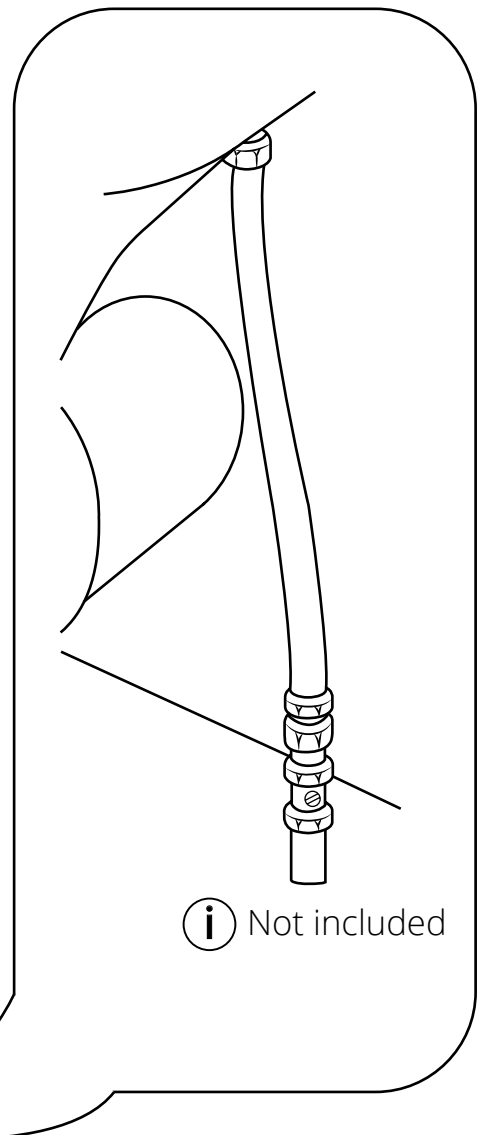

Close Coupled Toilet

 Style may vary

Installation Guide

Installation

Tools required for installing:

Parts included:

1

2

19

20

21

Fit the WC seat following the instructions provided with the seat.

22

23

24