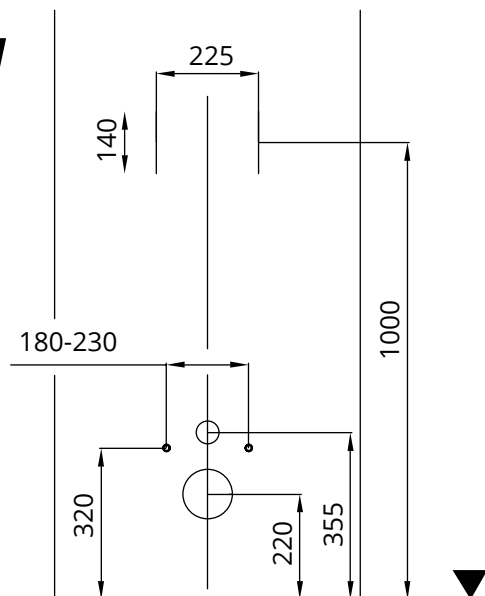

Toilet Wall Frame

i Style may vary

Installation Guide

Installation

Tools required for installing:

Parts included:

1

2

3

4

5

6

7

8

9

10

11

12

13

14

15

16

17

18