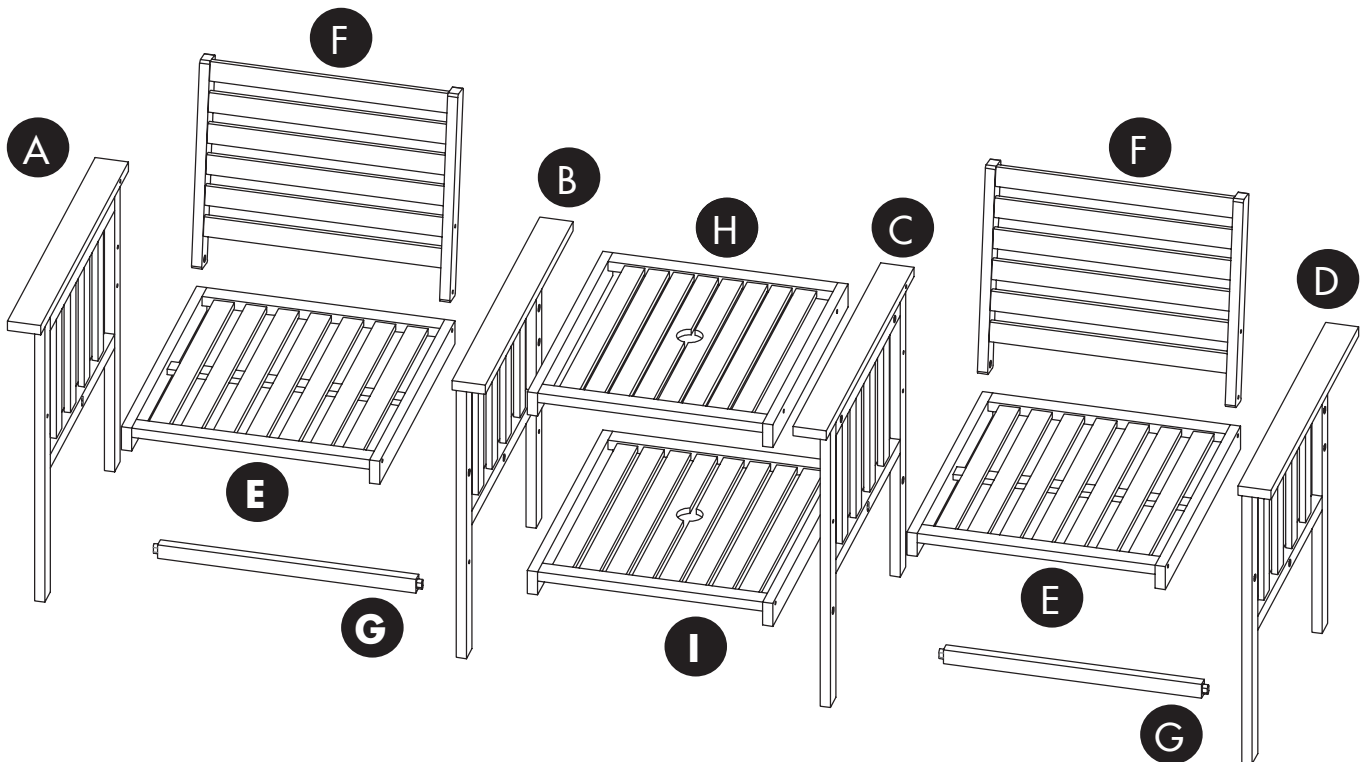

Components

---

1 (x4)
M6x60mm

2 (x4)
M6x45mm

3 (x20)
M6x35mm

4 (x2)